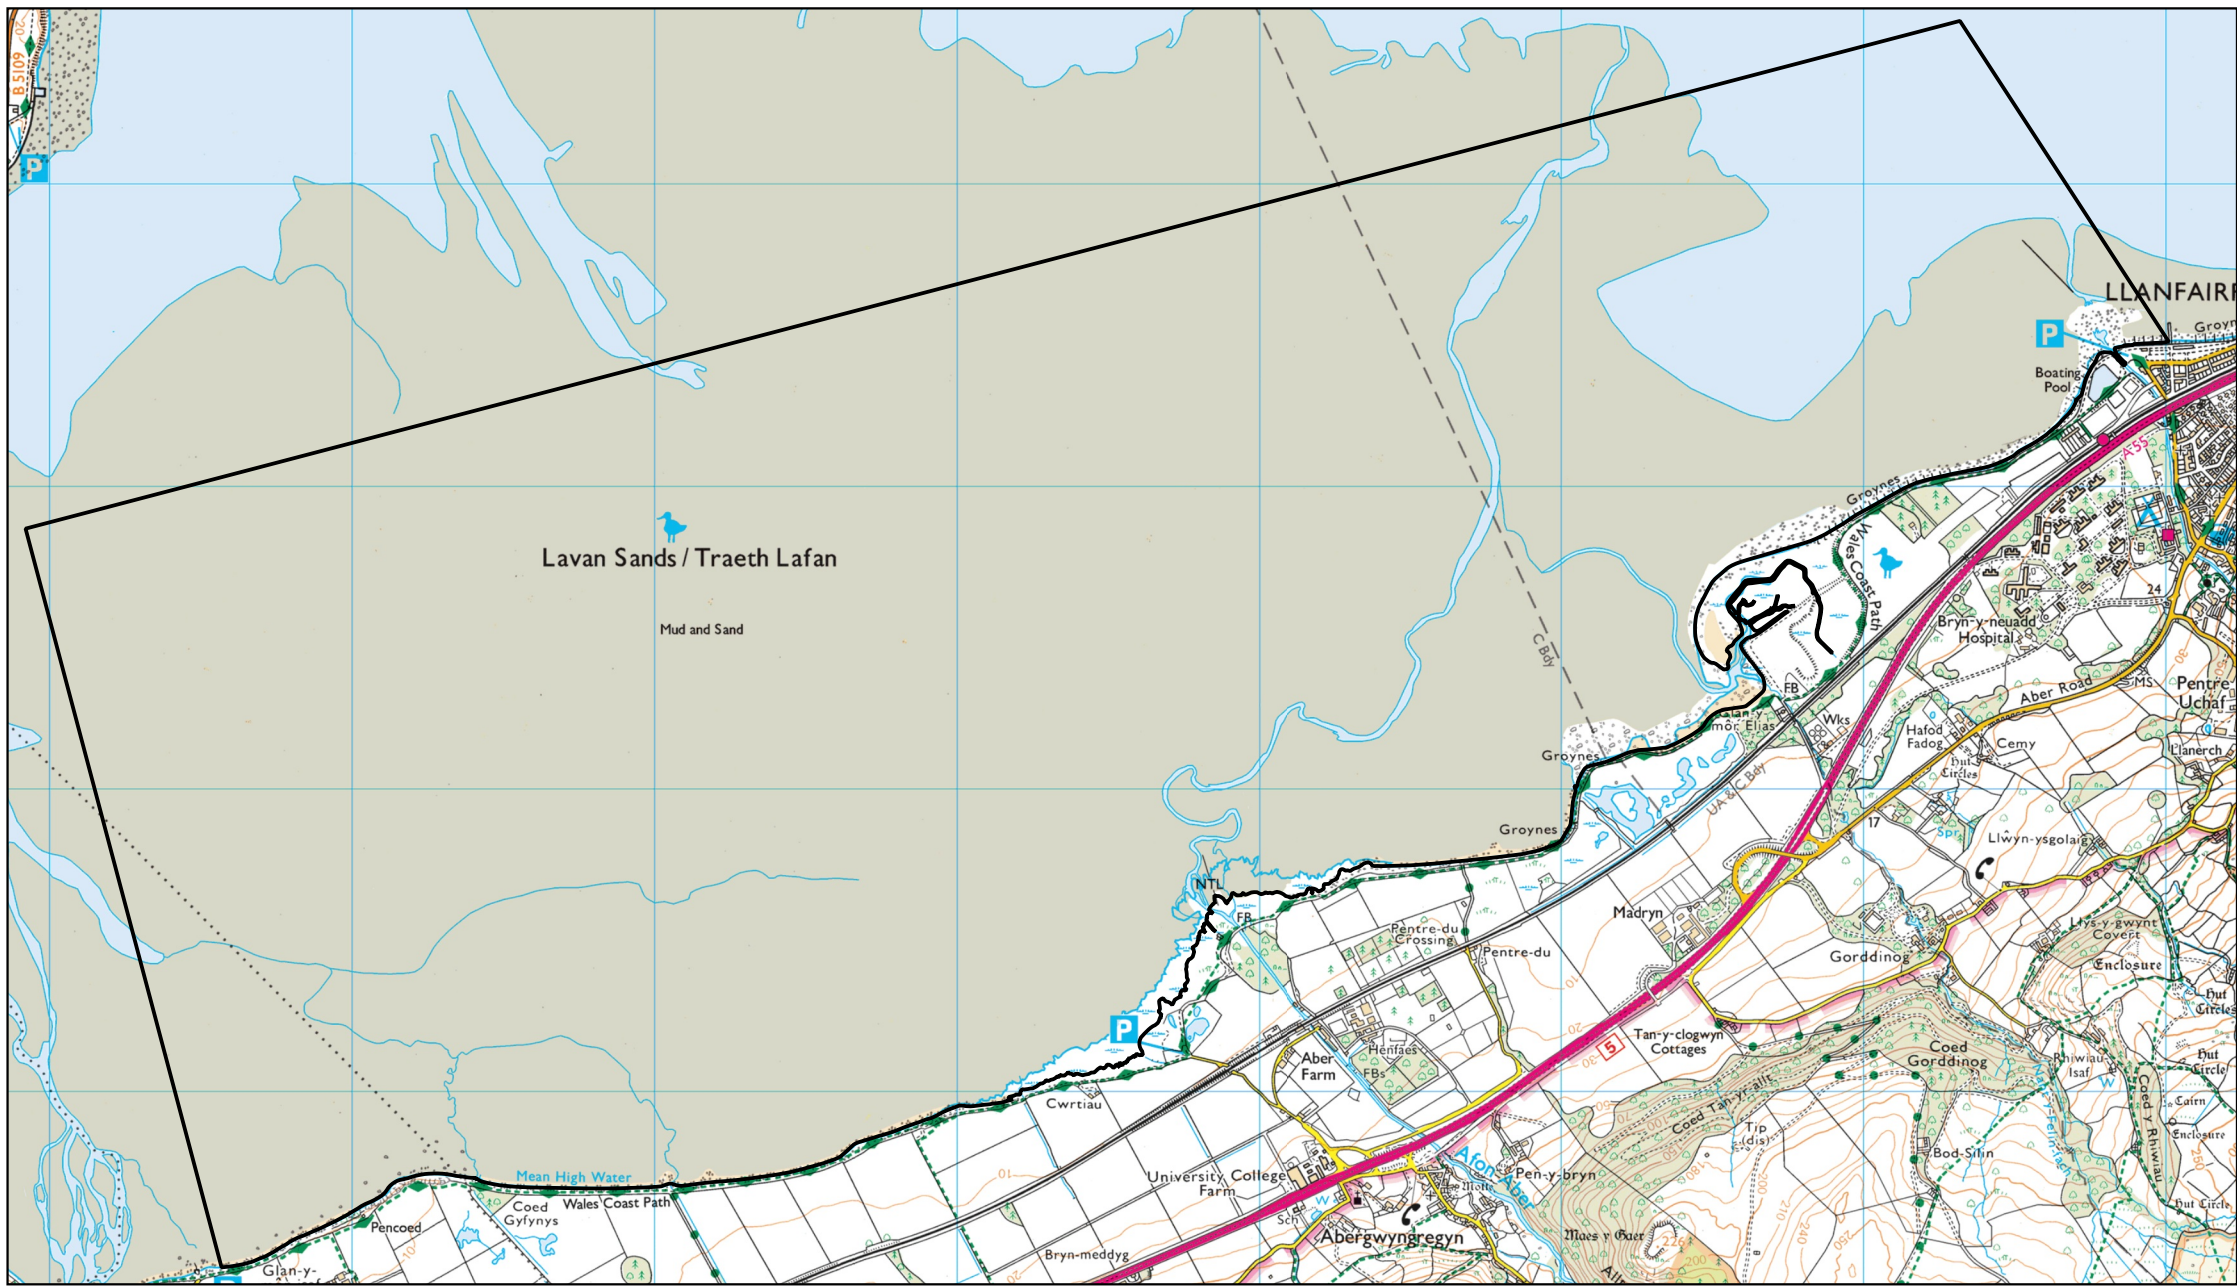

Traeth Lafan (Menai Strait East)

 Cogle Order

0 1 2 km

1:25,000