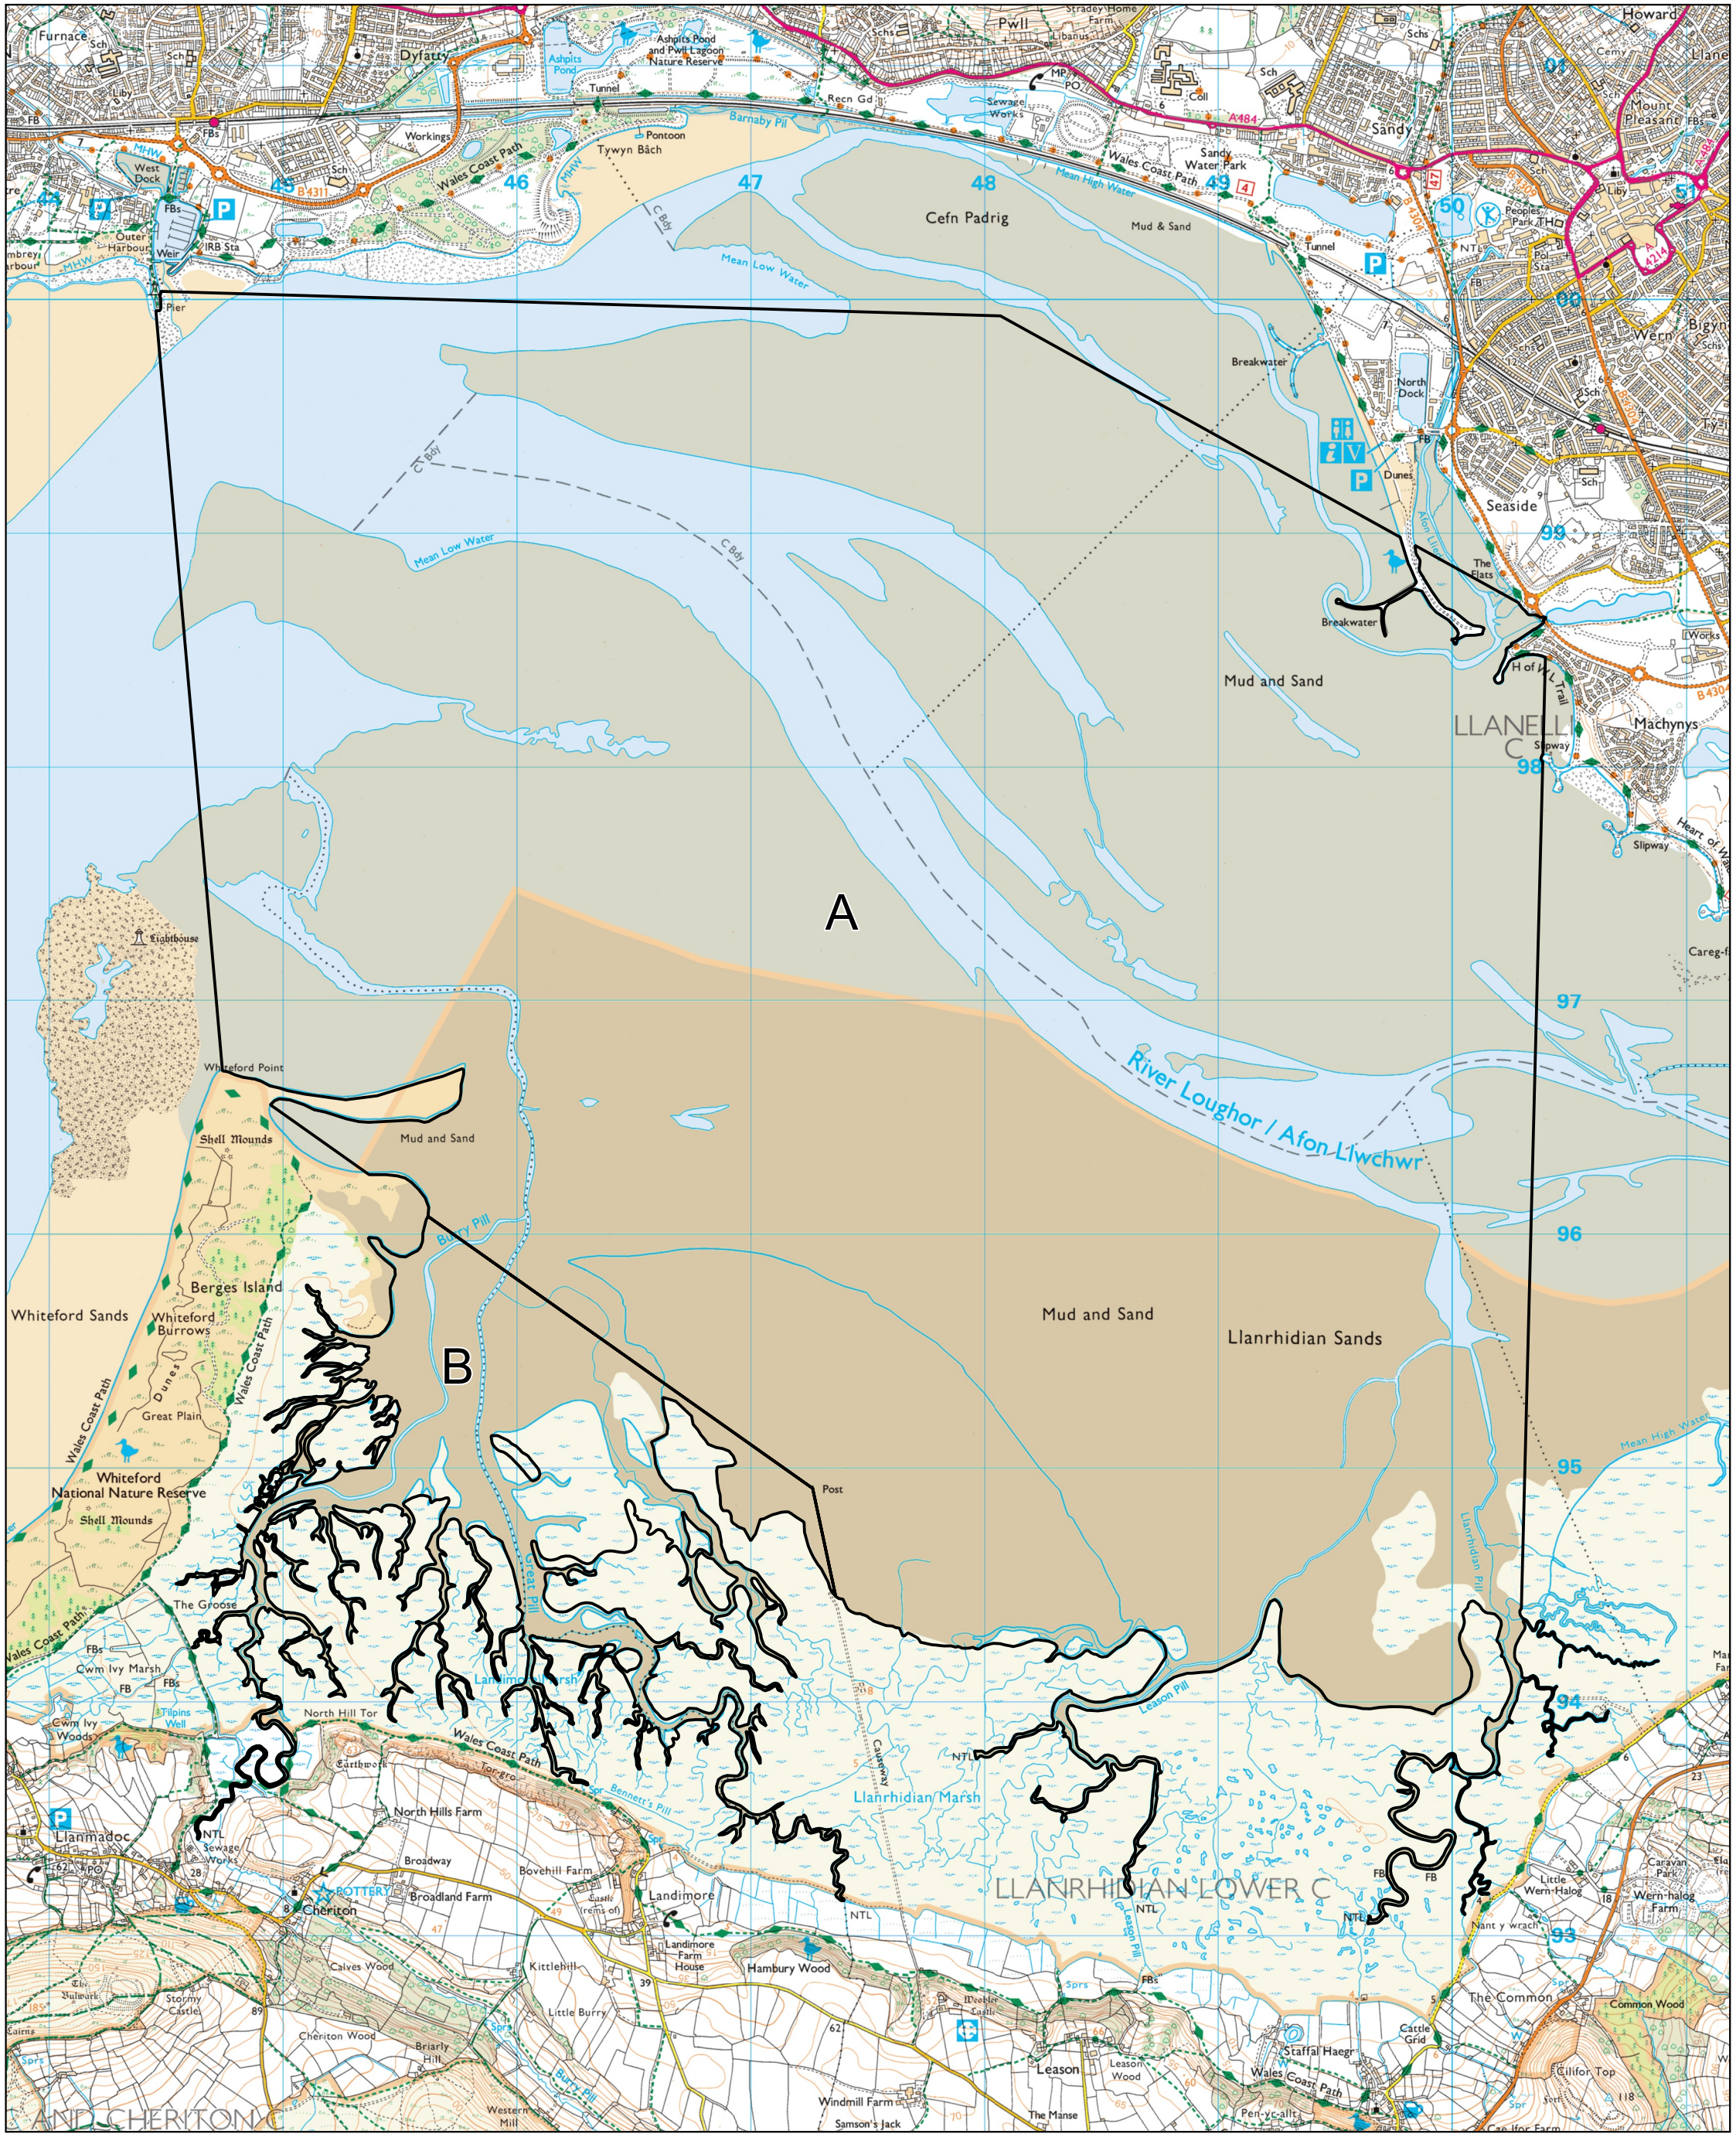

Burry Inlet

☐ Cockle Order

0 1 2 km

1:25,000