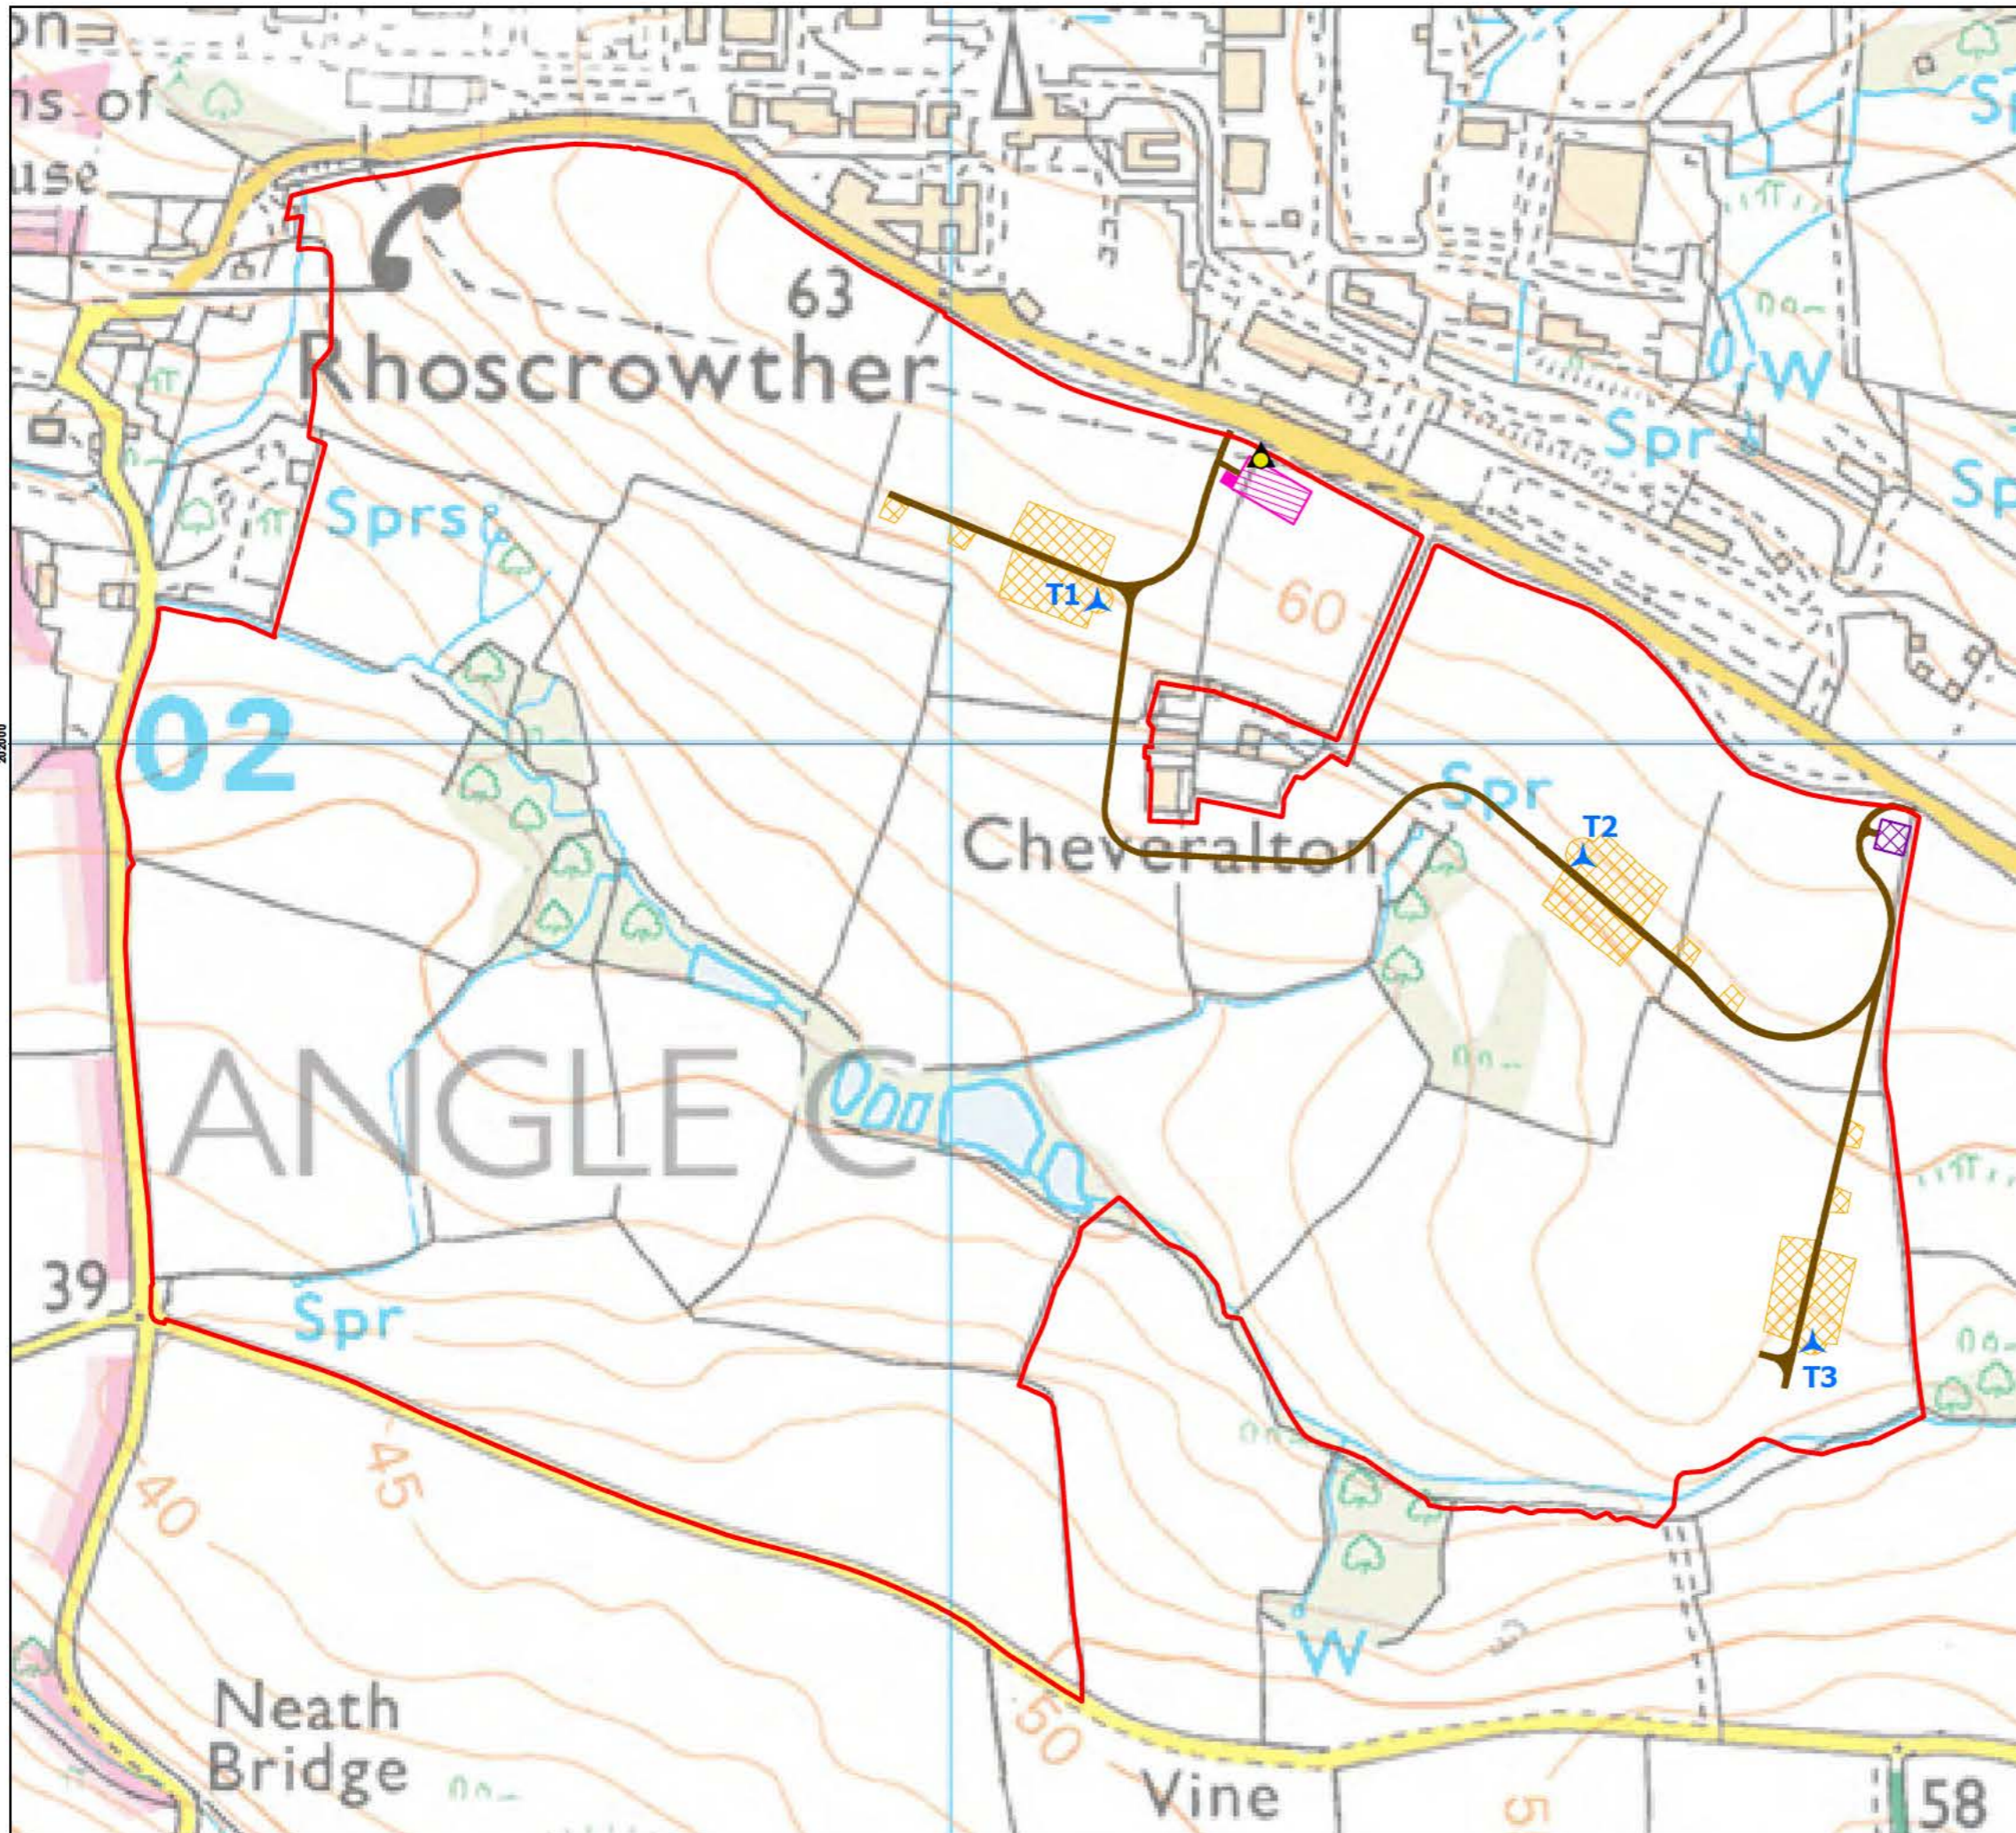

Rhoscrowther Windfarm Ltd

Rhoscrowther,
Pembrokeshire, SA71 5TG.

Figure 7.4 Breeding Bird Survey

-  Site boundary
-  Turbine locations
-  Grid connection point
-  Control building
-  Substation
-  Hardstanding
-  Construction compound
-  Access track
-  Yellowhammer

Drawn by Paul Taylor 22/09/2021, Verified by Chris Forster-Brown 22/09/2021

© Crown copyright and database rights 2021 OS 0100058606
For reference purposes only. No further copies may be made