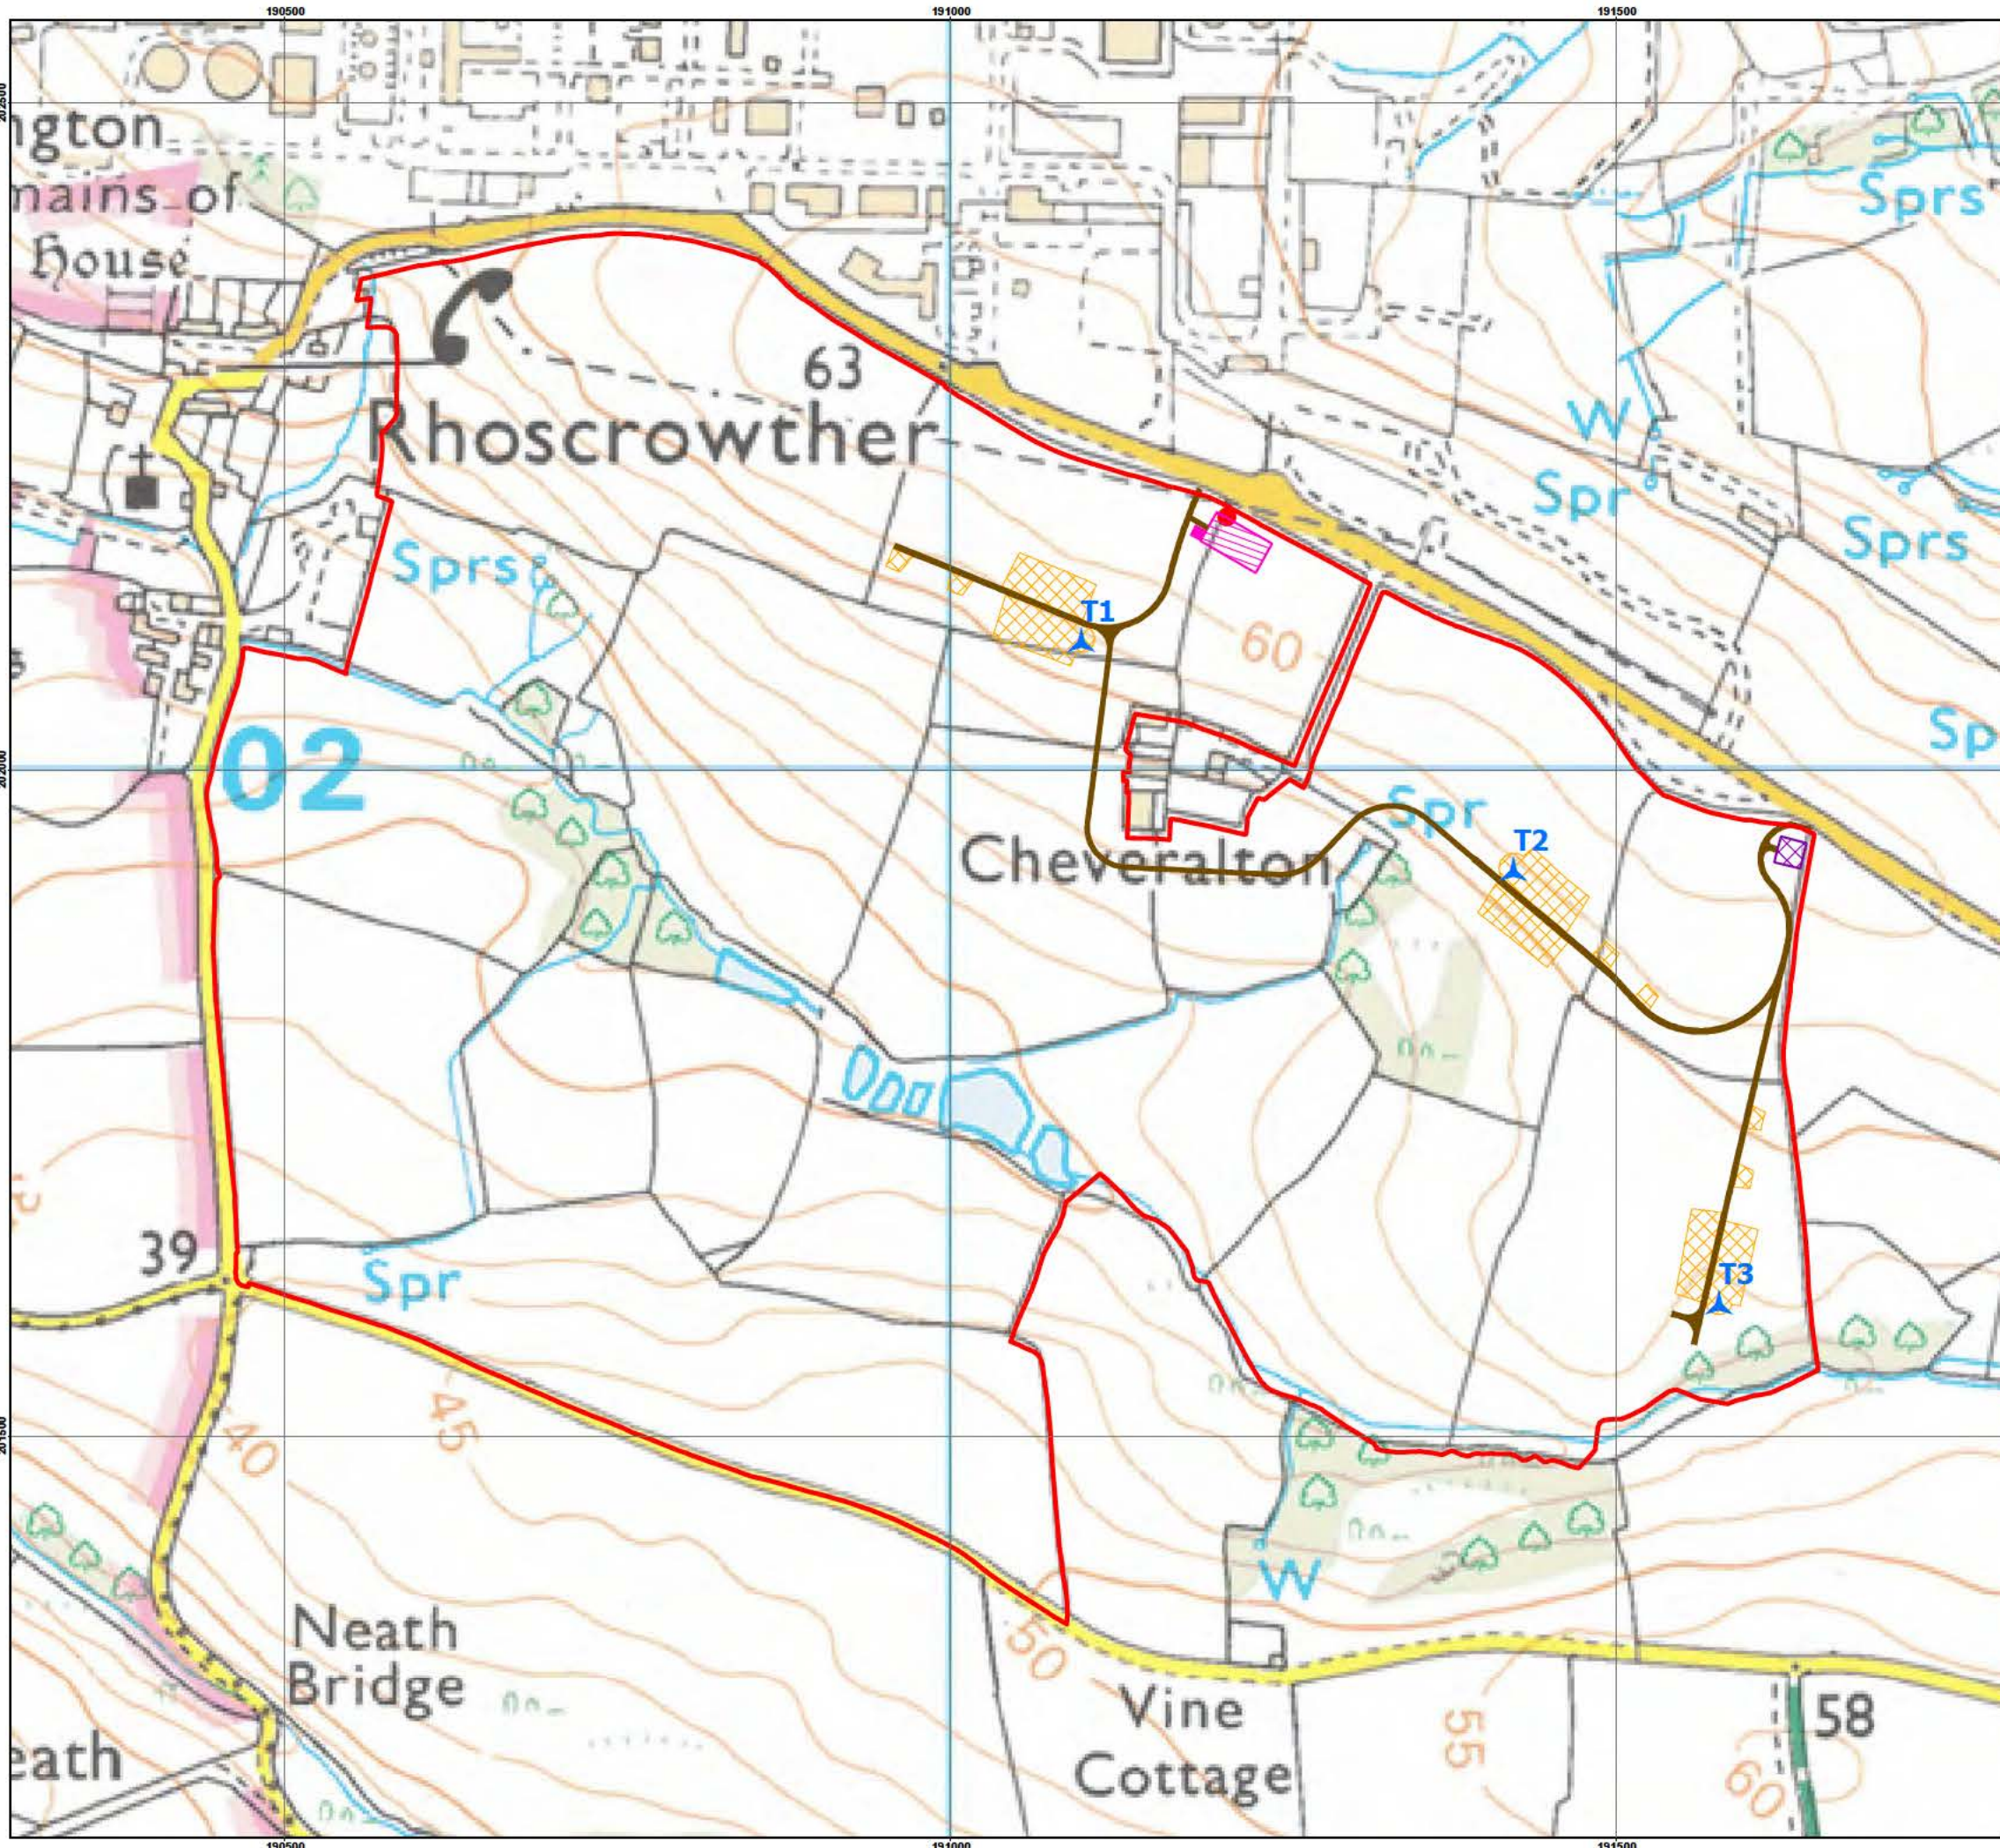

Rhoscrowther Windfarm Ltd

Rhoscrowther,
Pembrokeshire, SA71 5TG.

Figure 1.1: Site Plan

-  Site boundary
-  Turbine locations
-  Grid connection point
-  Control building
-  Substation
-  Hardstanding
-  Construction compound
-  Access track

Drawn by Andy Frost 22/09/2021, Verified by Steven Radford 22/09/2021

© Crown copyright and database rights 2021 OS 0100058606
For reference purposes only. No further copies may be made