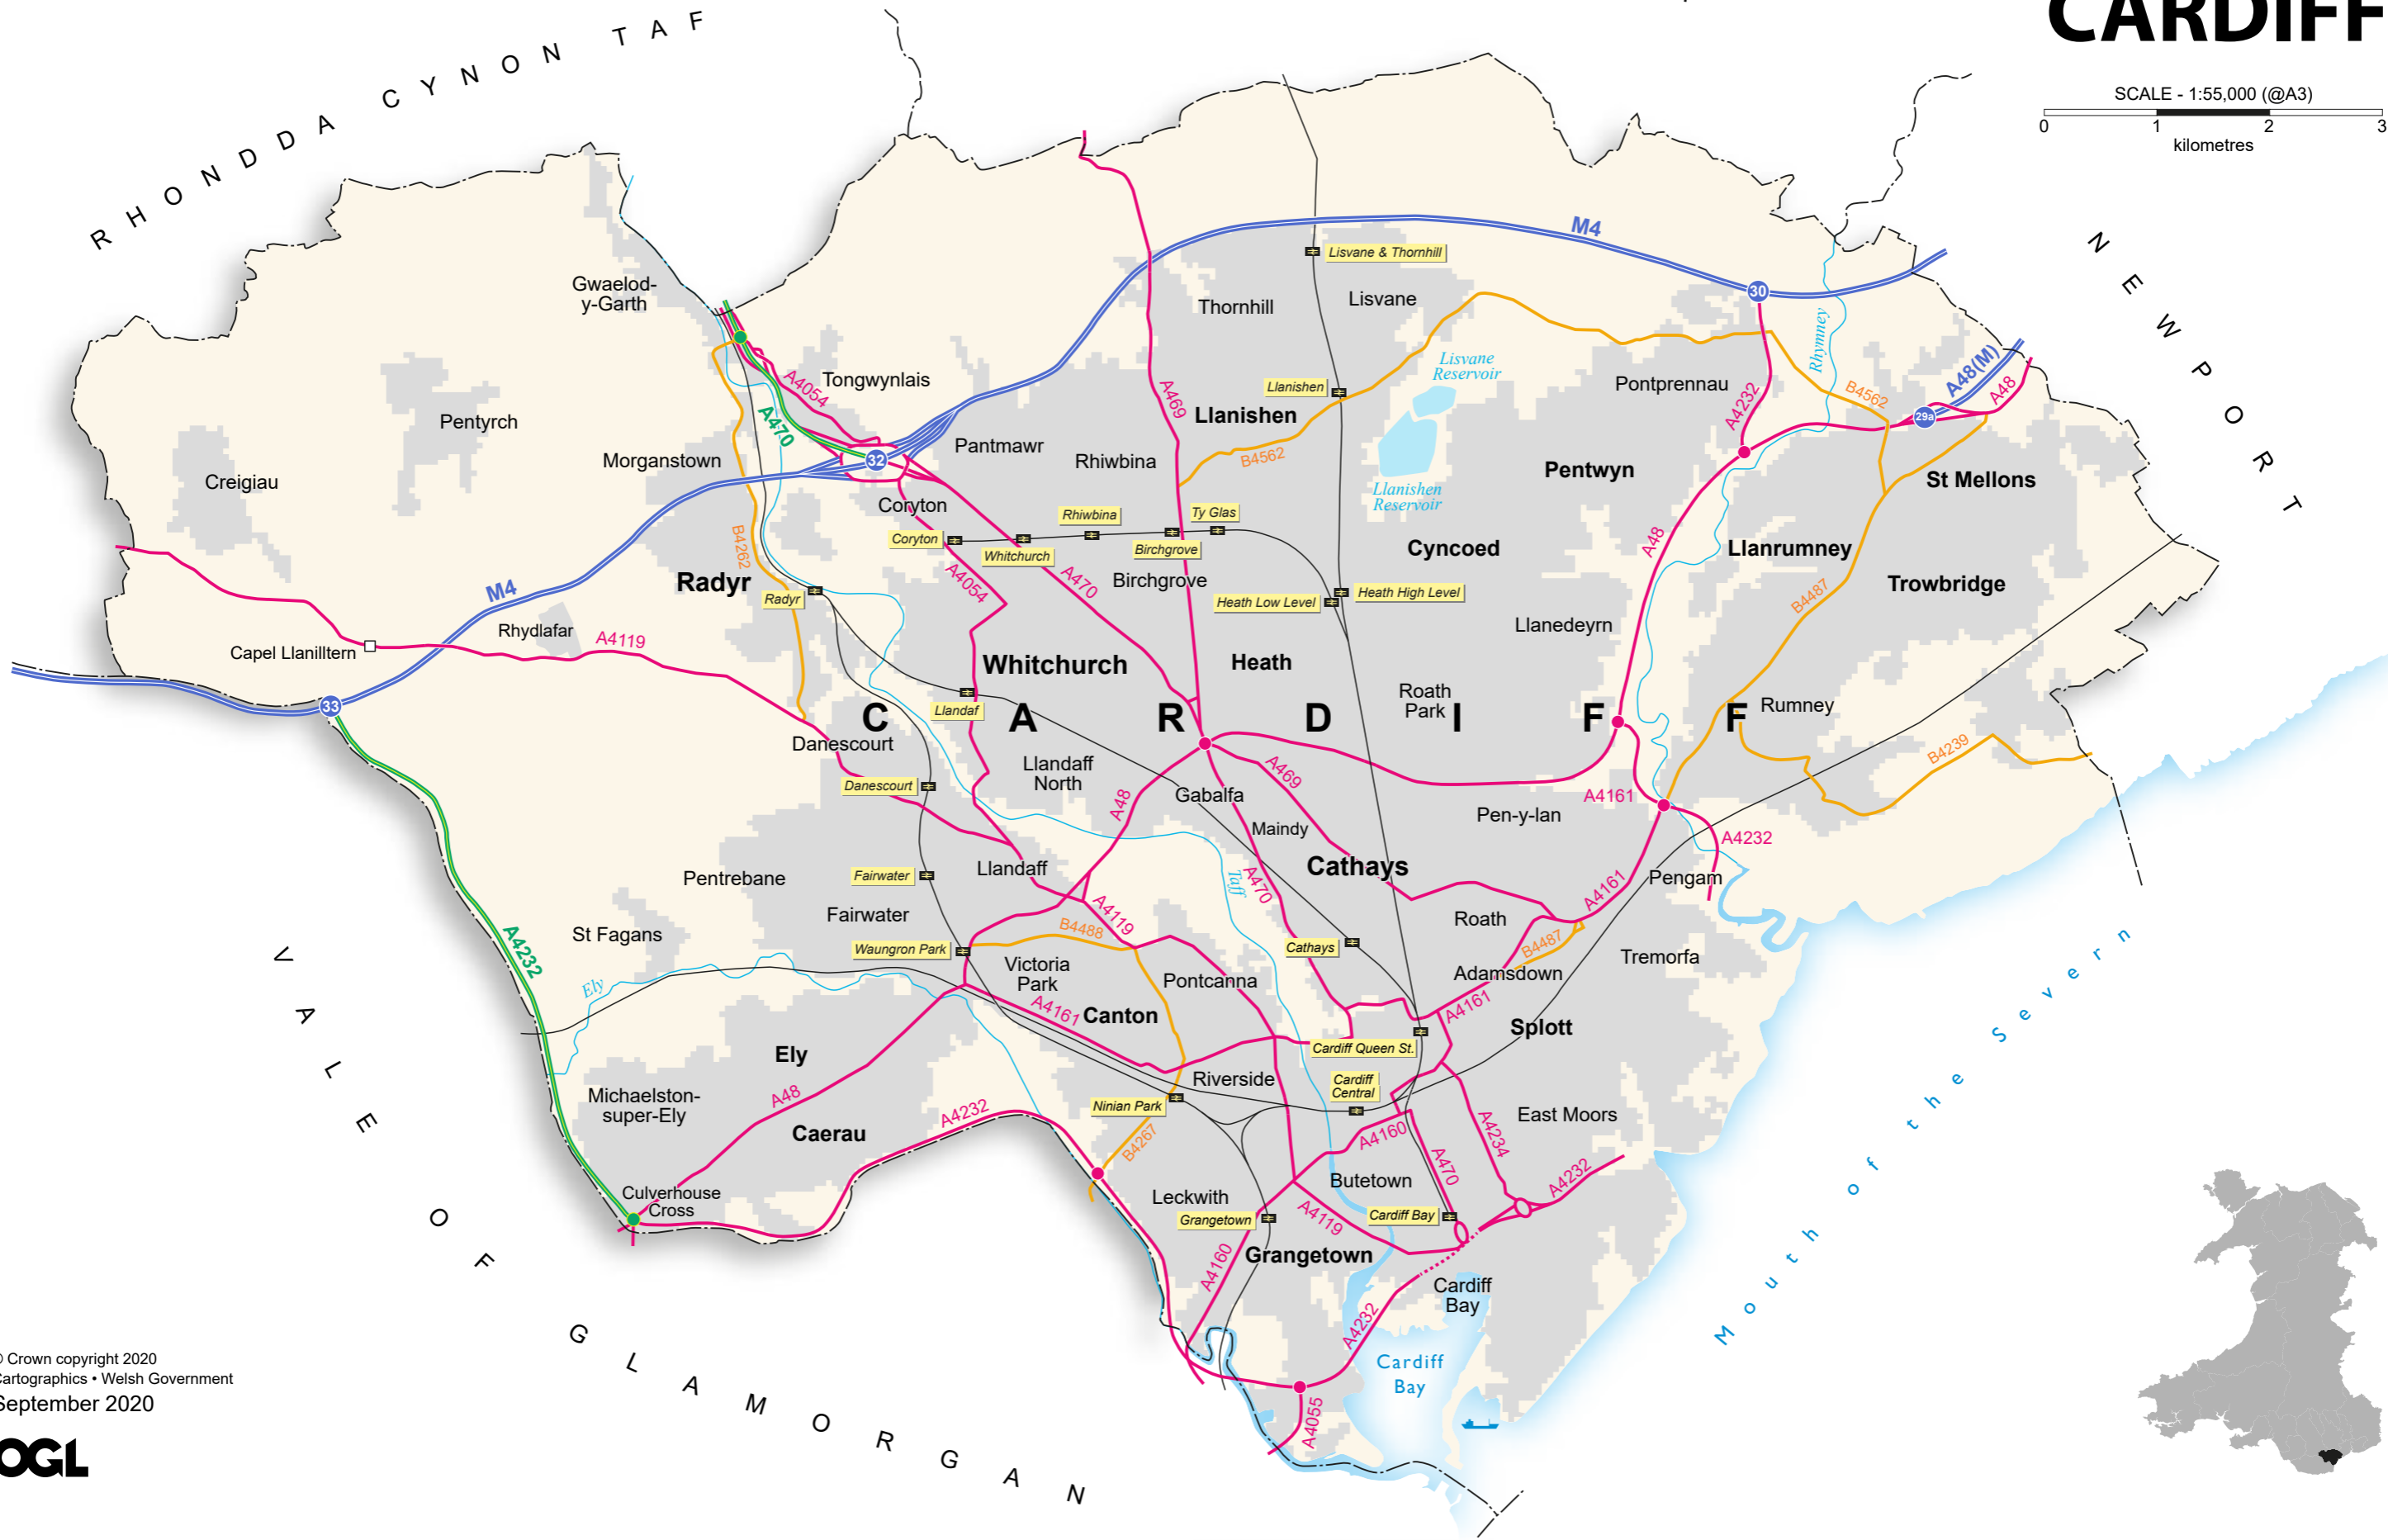

C A E R P H I L L Y

# CARDIFF

SCALE - 1:55,000 (@A3)  
0 1 2 3  
kilometres

© Crown copyright 2020  
Cartographics • Welsh Government  
September 2020