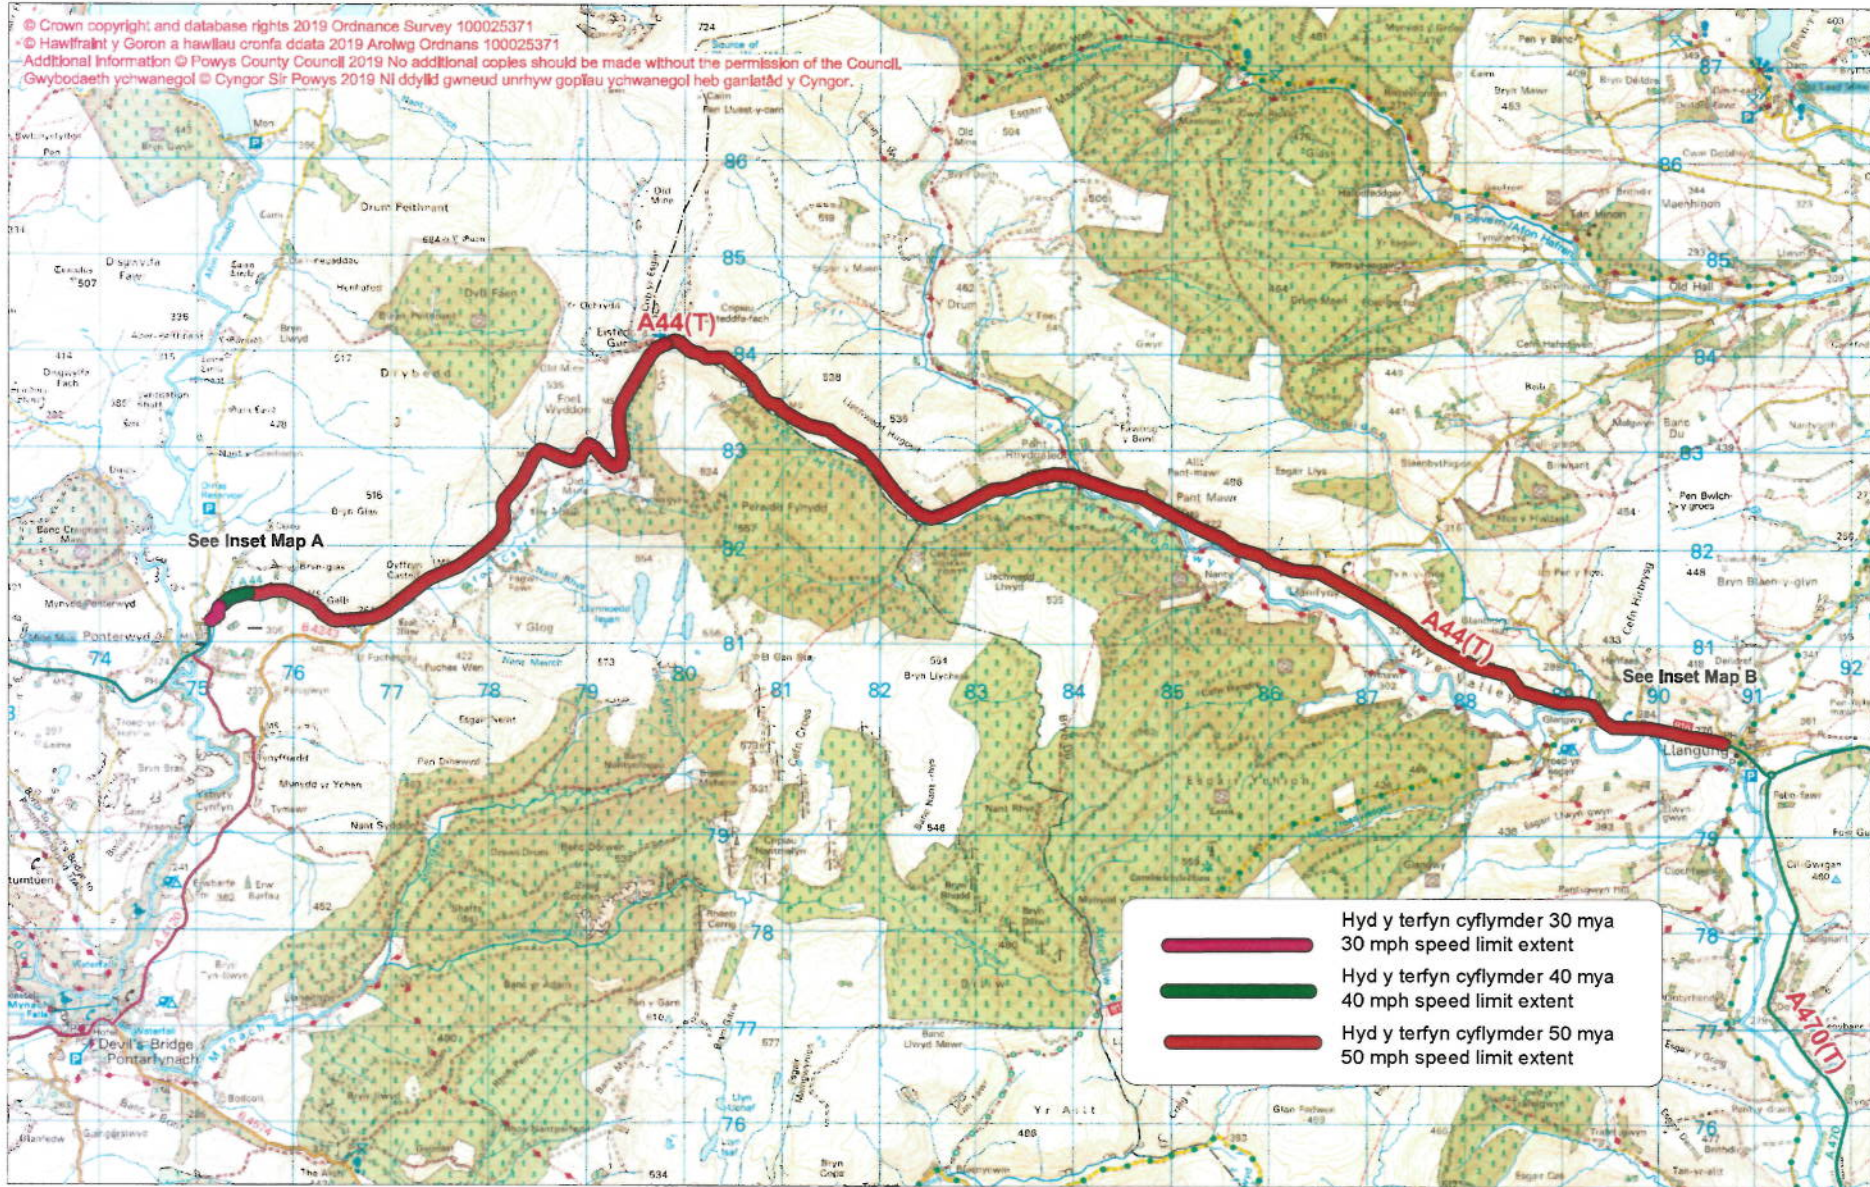

© Crown copyright and database rights 2019 Ordnance Survey 100025371  
 © Hawlfraint y Goron a hawliau cronfa ddata 2019 Arolwg Ordans 100025371  
 Additional Information © Powys County Council 2019 No additional copies should be made without the permission of the Council.  
 Gwybodaeth ychwanegol © Cynor Sir Powys 2019 Ni ddylid gwneud unrhyw gopïau ychwanegol heb ganiatâd y Cynor.

	Hyd y terfyn cyflymder 30 mya 30 mph speed limit extent
	Hyd y terfyn cyflymder 40 mya 40 mph speed limit extent
	Hyd y terfyn cyflymder 50 mya 50 mph speed limit extent

© Crown copyright and database rights 2019 Ordnance Survey 100025371  
© Hawlfraht y Goron a hawliau cronfa ddata 2019 Arolwg Ordnans 100025371  
Additional information © Powys County Council 2019 No additional copies should be made without the permission of the Council.  
Gwybodaeth ychwanegol © Cyngor Sir Powys 2019 Ni ddylid gwneud unrhyw gopïau ychwanegol heb ganiatâd y Cyngor.