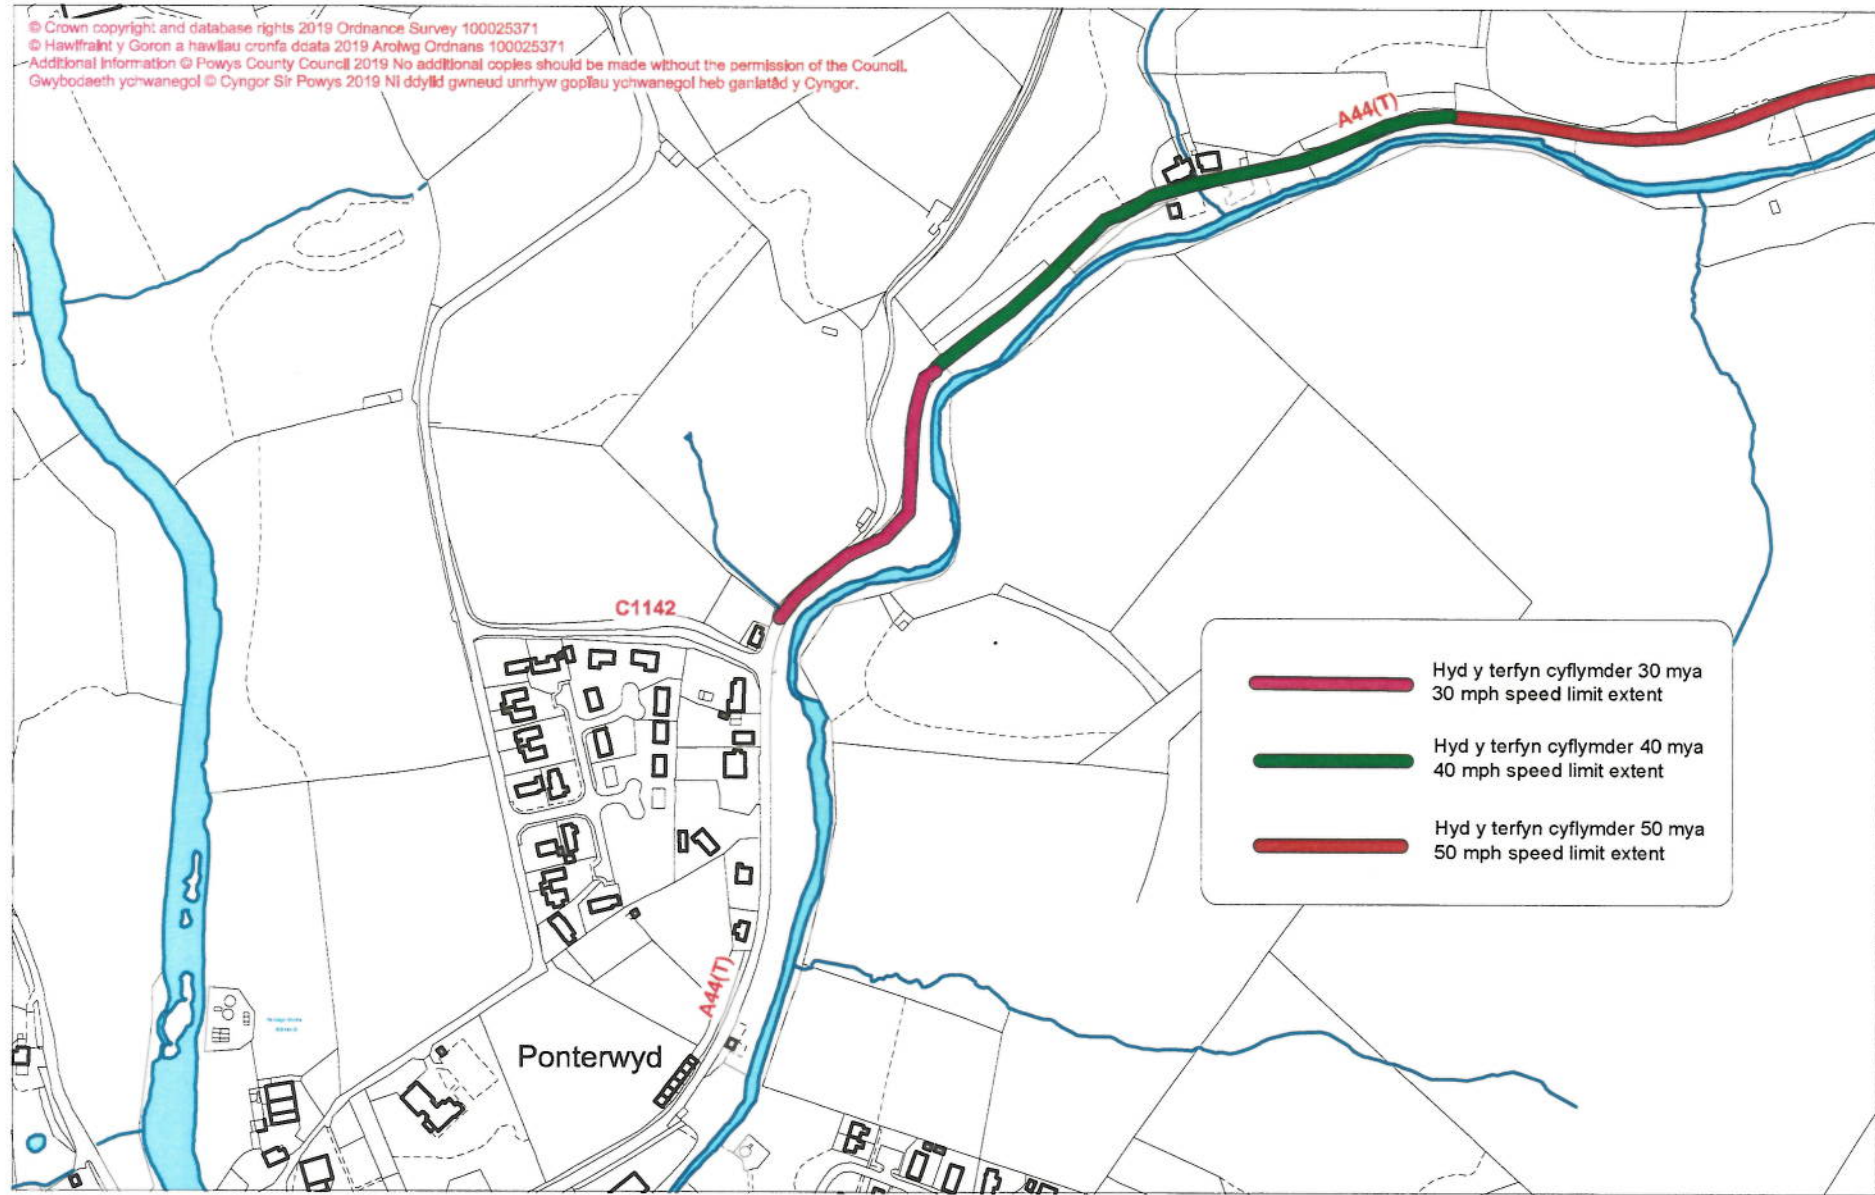

© Crown copyright and database rights 2019 Ordnance Survey 100025371  
 © Hawlfraint y Goron a hawliau cronfa ddata 2019 Arolwg Ordans 100025371  
 Additional Information © Powys County Council 2019 No additional copies should be made without the permission of the Council.  
 Gwybodaeth ychwanegol © Cynor Sir Powys 2019 Ni ddylid gwneud unrhyw gopïau ychwanegol heb ganiatâd y Cynor.

	Hyd y terfyn cyflymder 30 mya 30 mph speed limit extent
	Hyd y terfyn cyflymder 40 mya 40 mph speed limit extent
	Hyd y terfyn cyflymder 50 mya 50 mph speed limit extent

© Crown copyright and database rights 2019 Ordnance Survey 100025371  
© Hawlfraht y Goron a hawliau cronfa ddata 2019 Arolwg Ordnans 100025371  
Additional information © Powys County Council 2019 No additional copies should be made without the permission of the Council.  
Gwybodaeth ychwanegol © Cyngor Sir Powys 2019 Ni ddylid gwneud unrhyw gopïau ychwanegol heb ganiatâd y Cyngor.