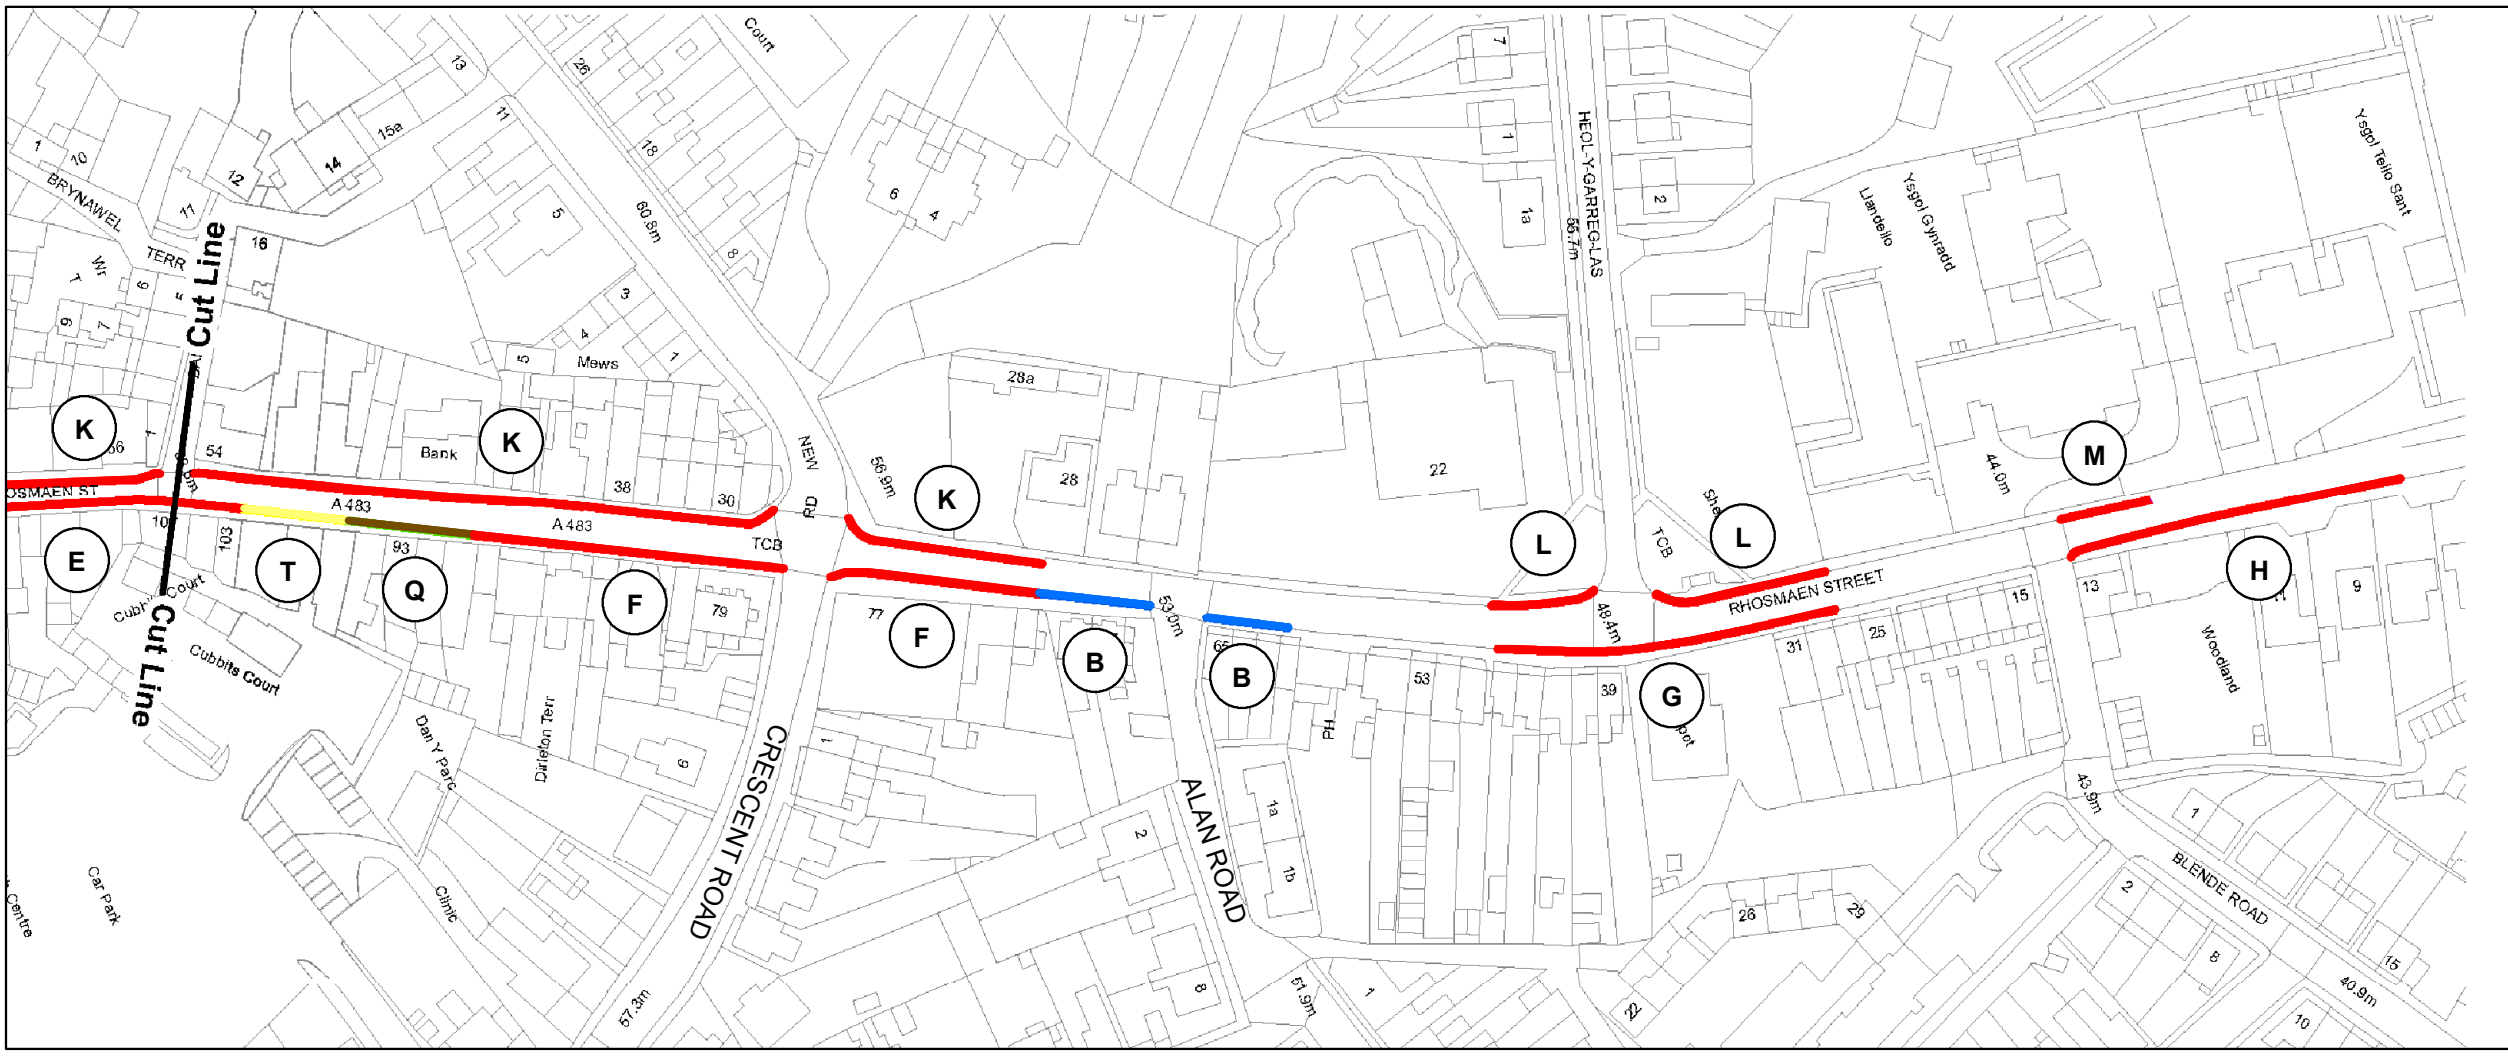

Richard Jones - Head of Service - Trunk Road Agent
Pennaeth - Asiant Cefnffyrdd De Cymru
South Wales Trunk Road Agent
Asiant Cefnffyrdd De Cymru
Unit 12, Llandarcy House
D'arcy Business Park
Llandarcy, Neath SA10 6HJ

This map is based upon Ordnance Survey material with the permission of Ordnance Survey on behalf of the Controller of Her Majesty's Stationary Office.

©Crown copyright. Unauthorised reproduction infringes crown copyright and may lead to prosecution and civil proceedings. Neath Port Talbot CBC 100023392 2016.

Title:
Permanent Traffic Restrictions
A483 Rhosmaen / Bridge Street
Llandeilo
2016 Order

Scale: 1:1,500