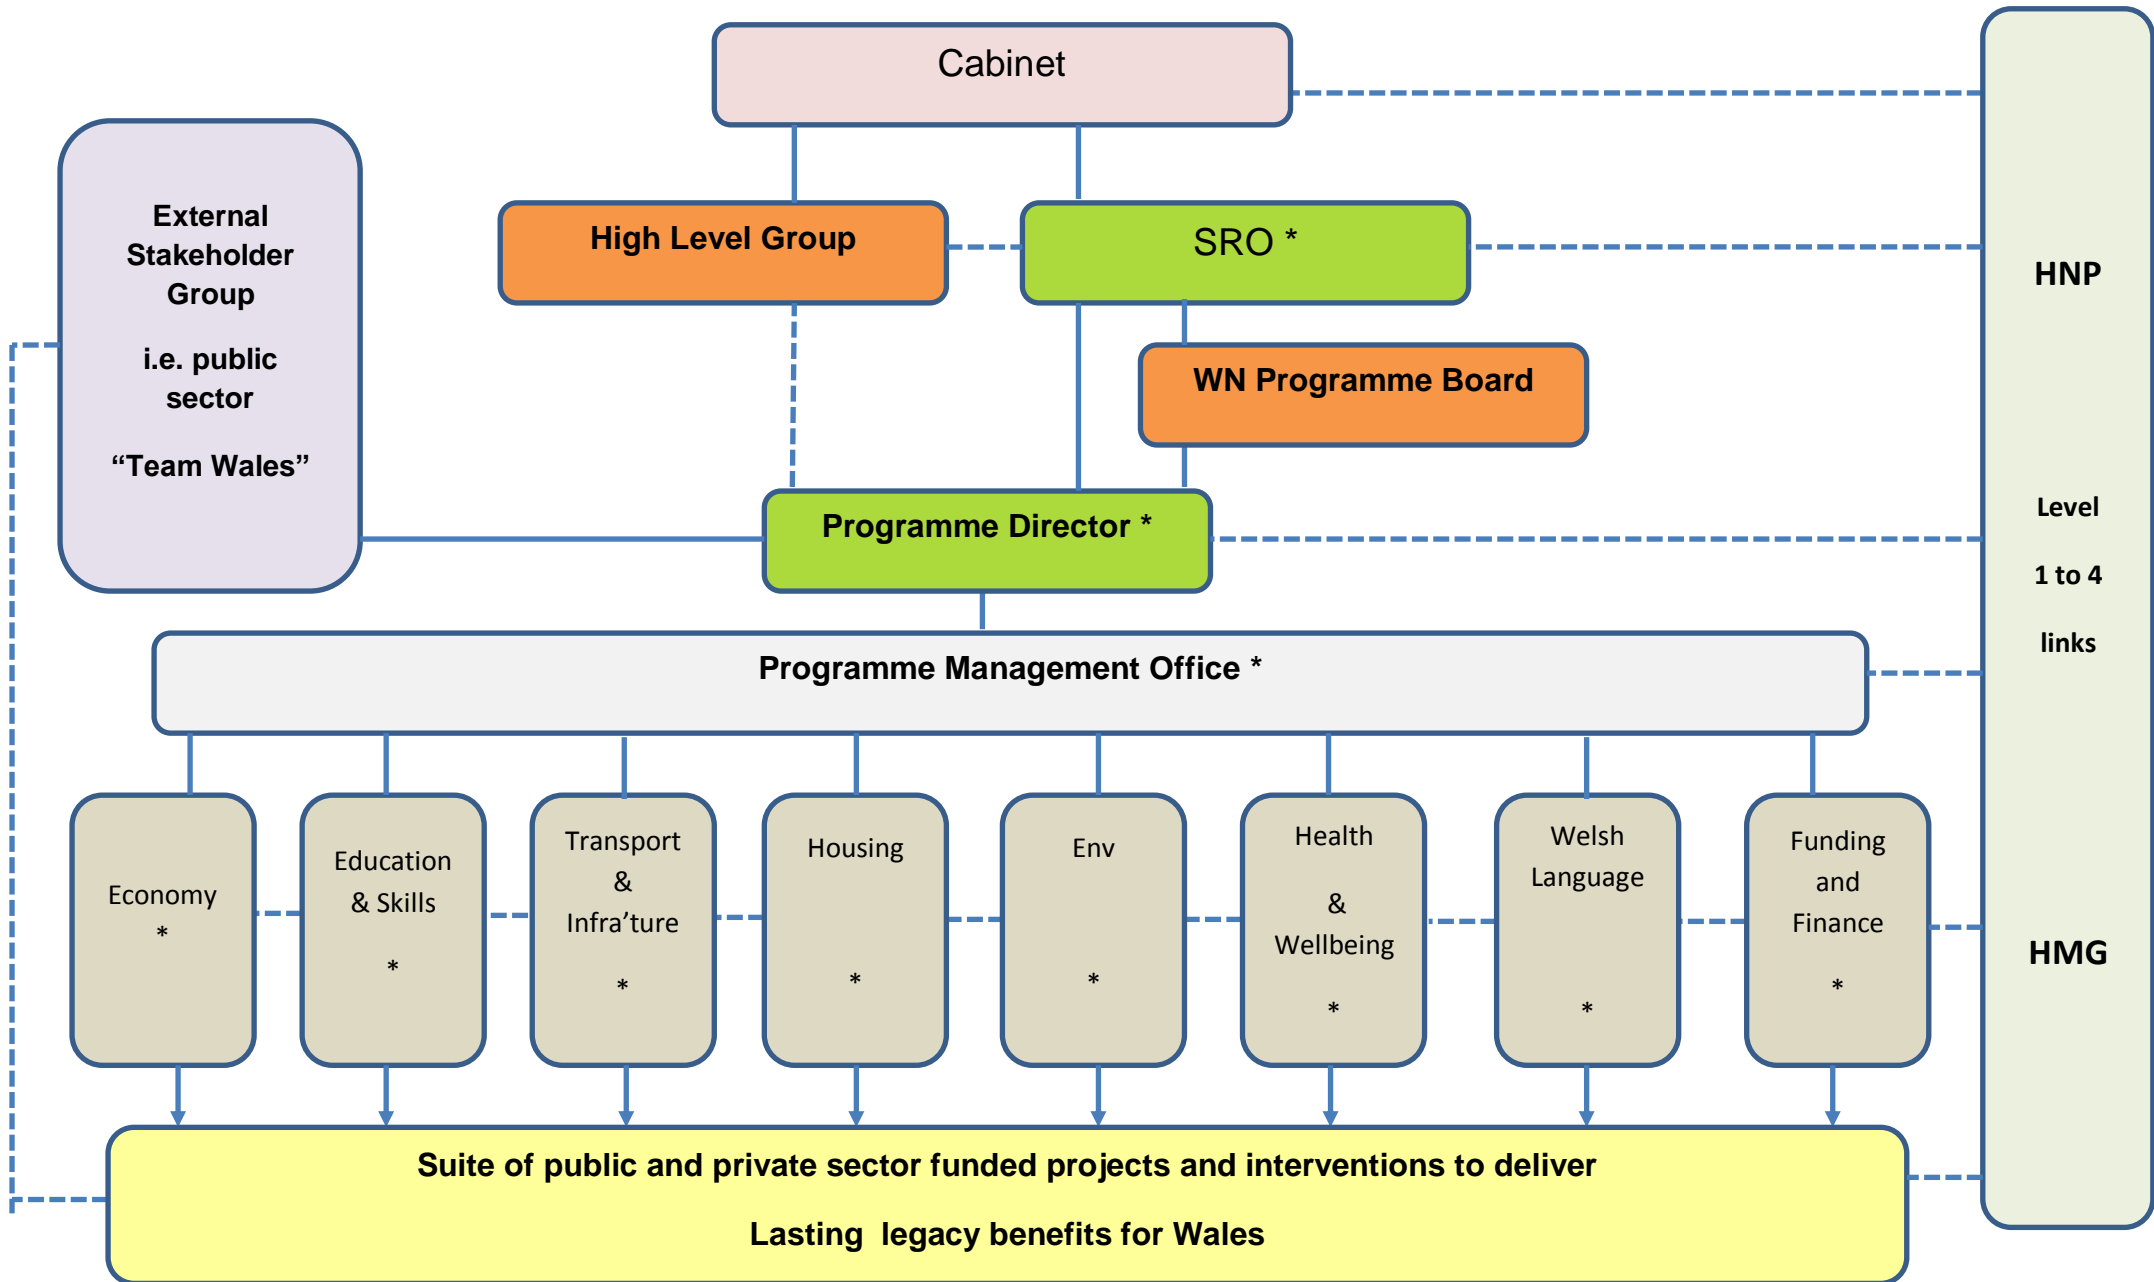

WG Wylfa Newydd Programme Architecture

OFFICIAL: SENSITIVE

Programme critical linkages - - - - -

* Board Member