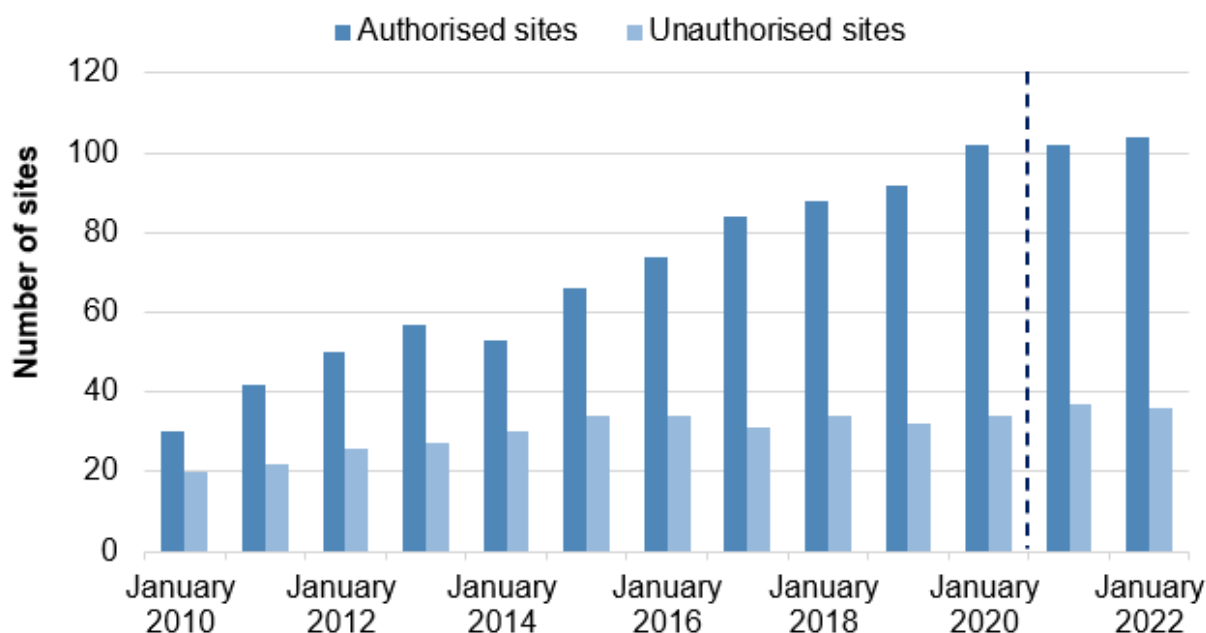

Chart 3: Gypsy and Traveller sites by authorisation, January 2010 to January 2022 (a) (b)

Sources: Gypsy and Traveller caravan count, All Wales caravan count (Welsh Government)
(a) Due to the Coronavirus pandemic, the Welsh Government's biannual caravan census count was not conducted in Wales in July 2020.
(b) From January 2021 onwards, the All Wales Caravan Count online data has been used to produce counts of Gypsy and Traveller caravans in Wales. As such, some caution is advised when considering trends across time. Please see Data Quality report for more information.

Pitches on local authority sites

There were 409 pitches on Gypsy and Traveller sites provided by local authorities in Wales on 20 January 2022. Of these, 407 were residential pitches and 2 were transit pitches.

Cardiff, Pembrokeshire and Neath Port Talbot had the highest number of pitches provided by local authorities (80, 73 and 67 pitches respectively) accounting for