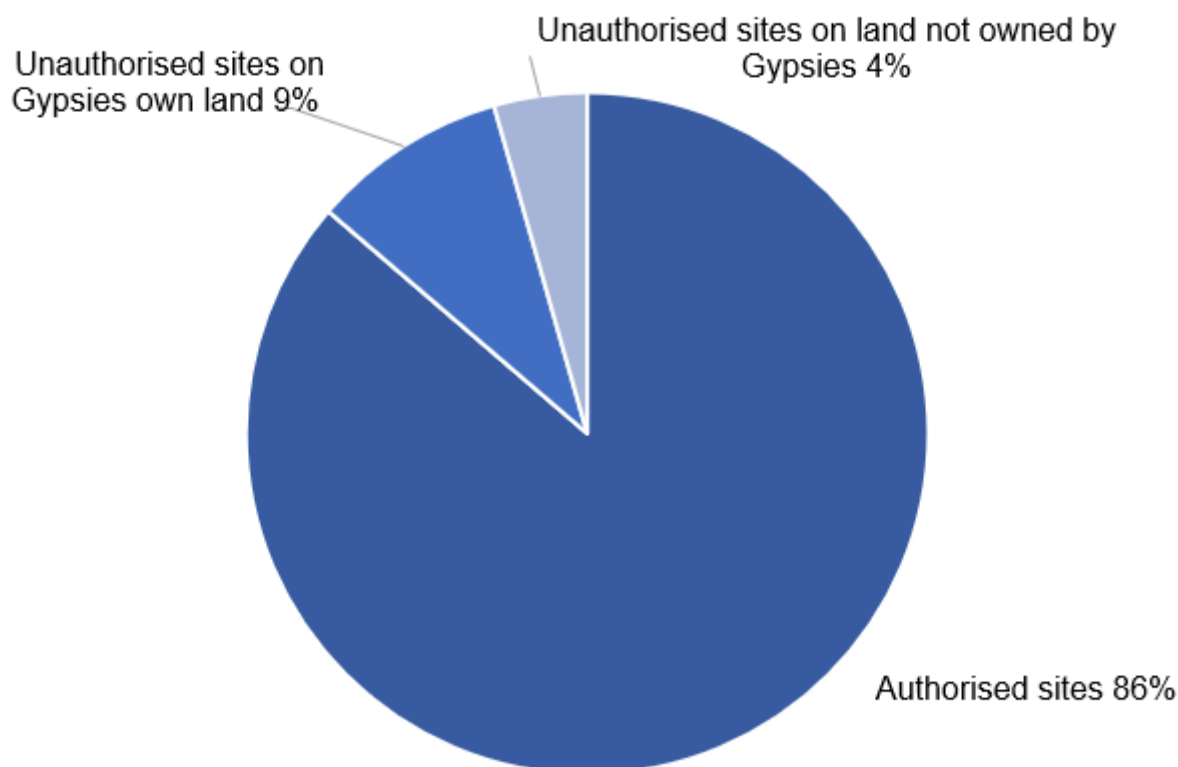

Chart 1: Gypsy and Traveller caravans by type of site, January 2022

Source: All Wales caravan count (Welsh Government)

Note: The percentages do not sum to 100% due to rounding.

There were 99 caravans on unauthorised sites on land owned by Gypsies and Travellers, accounting for 9% of all caravans. A further 47 caravans (4% of all caravans) were on unauthorised sites on land not owned by Gypsies and Travellers.

Cardiff, Flintshire, Pembrokeshire and Neath Port Talbot had the highest total numbers of caravans; combined these accounted for 52% of all caravans. Newport had the highest number of caravans on unauthorised sites (36 caravans, accounting for 25% of all caravans on unauthorised sites).

This document was downloaded from GOV.WALES and may not be the latest version.

Go to <https://gov.wales/gypsy-and-traveller-caravan-count-january-2022-html> for the latest version.

Get [information on copyright](#).