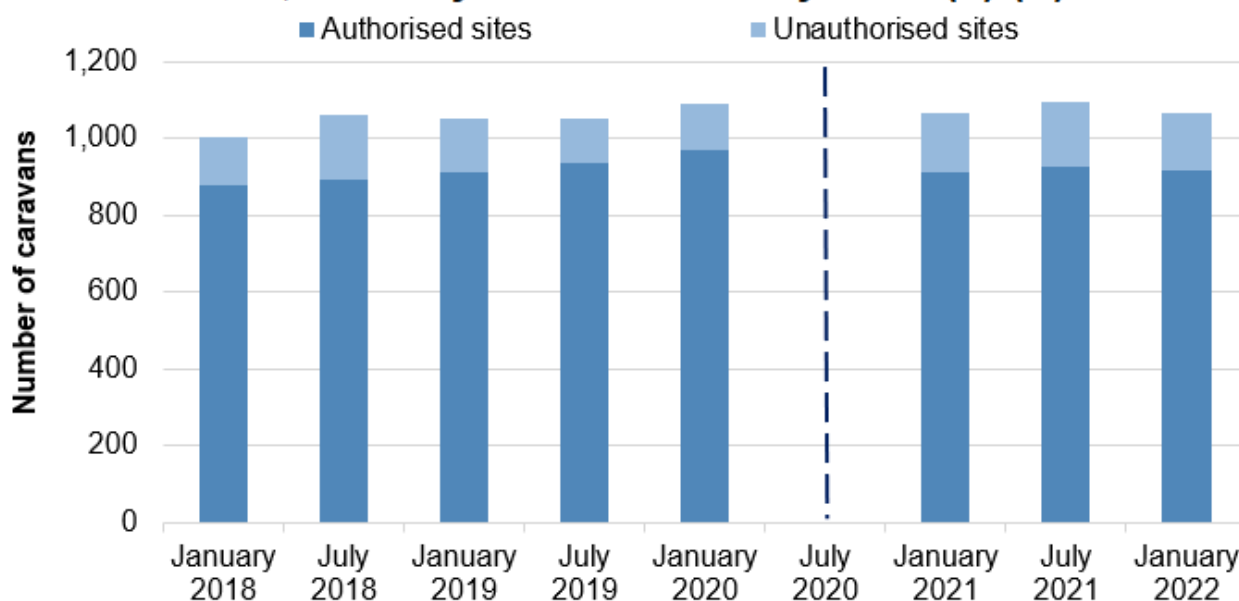

In some cases, caravans are on sites which are unauthorised but the local authority has decided not to seek removal of the encampment. In January 2022 there were 93 caravans on tolerated unauthorised sites. The largest number of these were seen in Vale of Glamorgan where there were 25 caravans on tolerated unauthorised sites. There were 53 caravans on unauthorised sites that were not tolerated.

Detailed local authority level tables are provided in the [accompanying tables](#). Further background and quality information can be found in the [quality and methodology information section](#). Terms which have a special meaning are explained in the glossary.

Chart 2: Gypsy and Traveller caravans by site authorisation, January 2018 to January 2022 (a) (b)

Sources: Gypsy and Traveller caravan count, All Wales caravan count (Welsh Government)
(a) Due to the Coronavirus pandemic, the Welsh Government's biannual caravan census count was not conducted in Wales in July 2020.
(b) From January 2021 onwards, the All Wales Caravan Count online data has been used to produce counts of Gypsy and Traveller caravans in Wales. As such, some caution is advised when considering trends across time. Please see Data Quality report for more information.