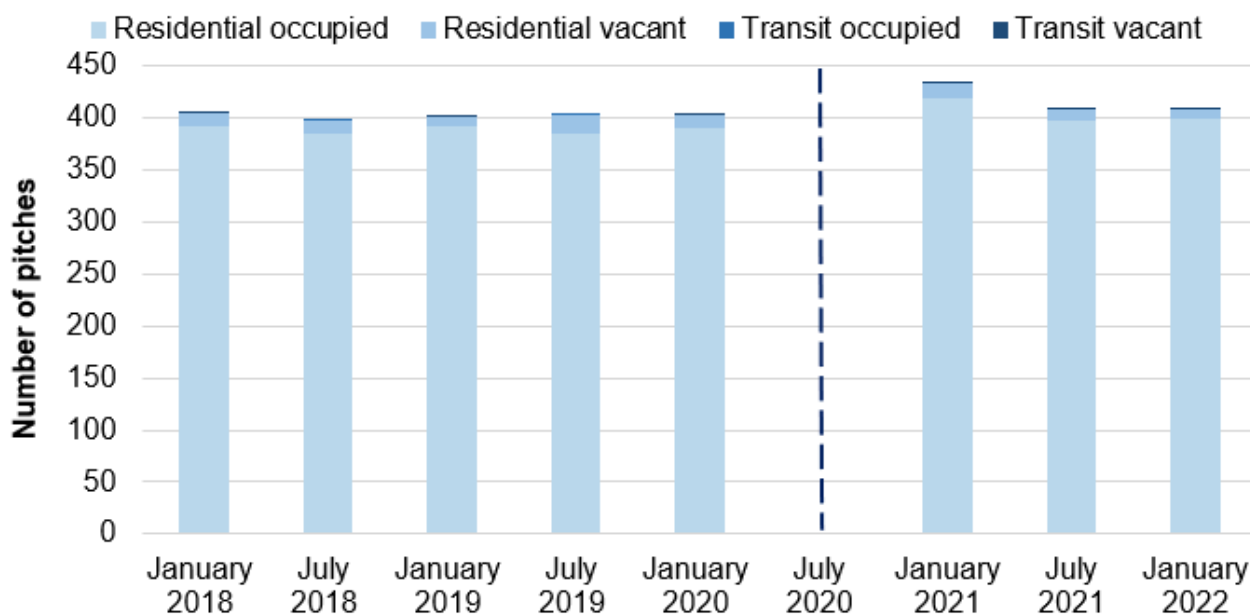

over half of the total number of pitches (54%). There were 8 local authorities that reported having no pitches on 20 January 2022. At the time of the count, 98% of the residential pitches were occupied.

Chart 4 shows a breakdown over time of the number of pitches in Wales.

Chart 4: Pitches on Gypsy and Traveller sites provided by local authorities (a) by transit / residential status, July 2018 to January 2022 (b) (c)

Sources: Gypsy and Traveller caravan count, All Wales caravan count (Welsh Government)
(a) Alternatively known as Socially Rented Sites. Includes sites owned by Registered Social Landlords. Does not include authorised private sites.
(b) Due to the Coronavirus pandemic, the Welsh Government’s biannual caravan census count was not conducted in Wales in July 2020.
(c) From January 2021 onwards, the All Wales Caravan Count online data has been used to produce counts of Gypsy and Traveller caravans in Wales. As such, some caution is advised when considering trends across time. Please see Data Quality report for more information.