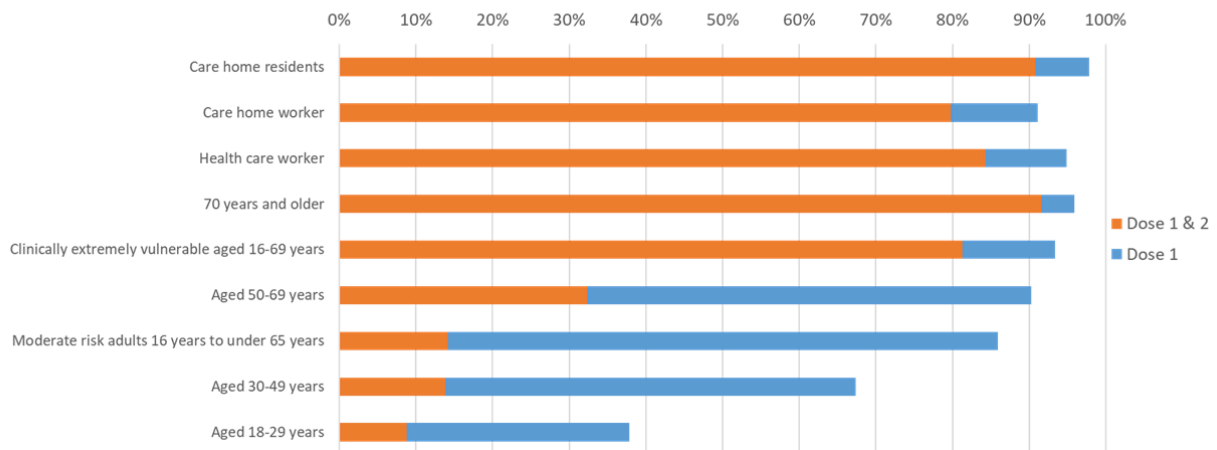

# Slide 1

Percentage uptake of COVID-19 Vaccine by priority group and age

Source: Public Health Wales  
Data as at 14/05/2021

COVID-19 Vaccination uptake among care home residents, the over-80s and people in their 70s is higher than 90% for both first and second doses. More than a third of people aged 18 to 29 have had their first dose COVID-19 vaccination.