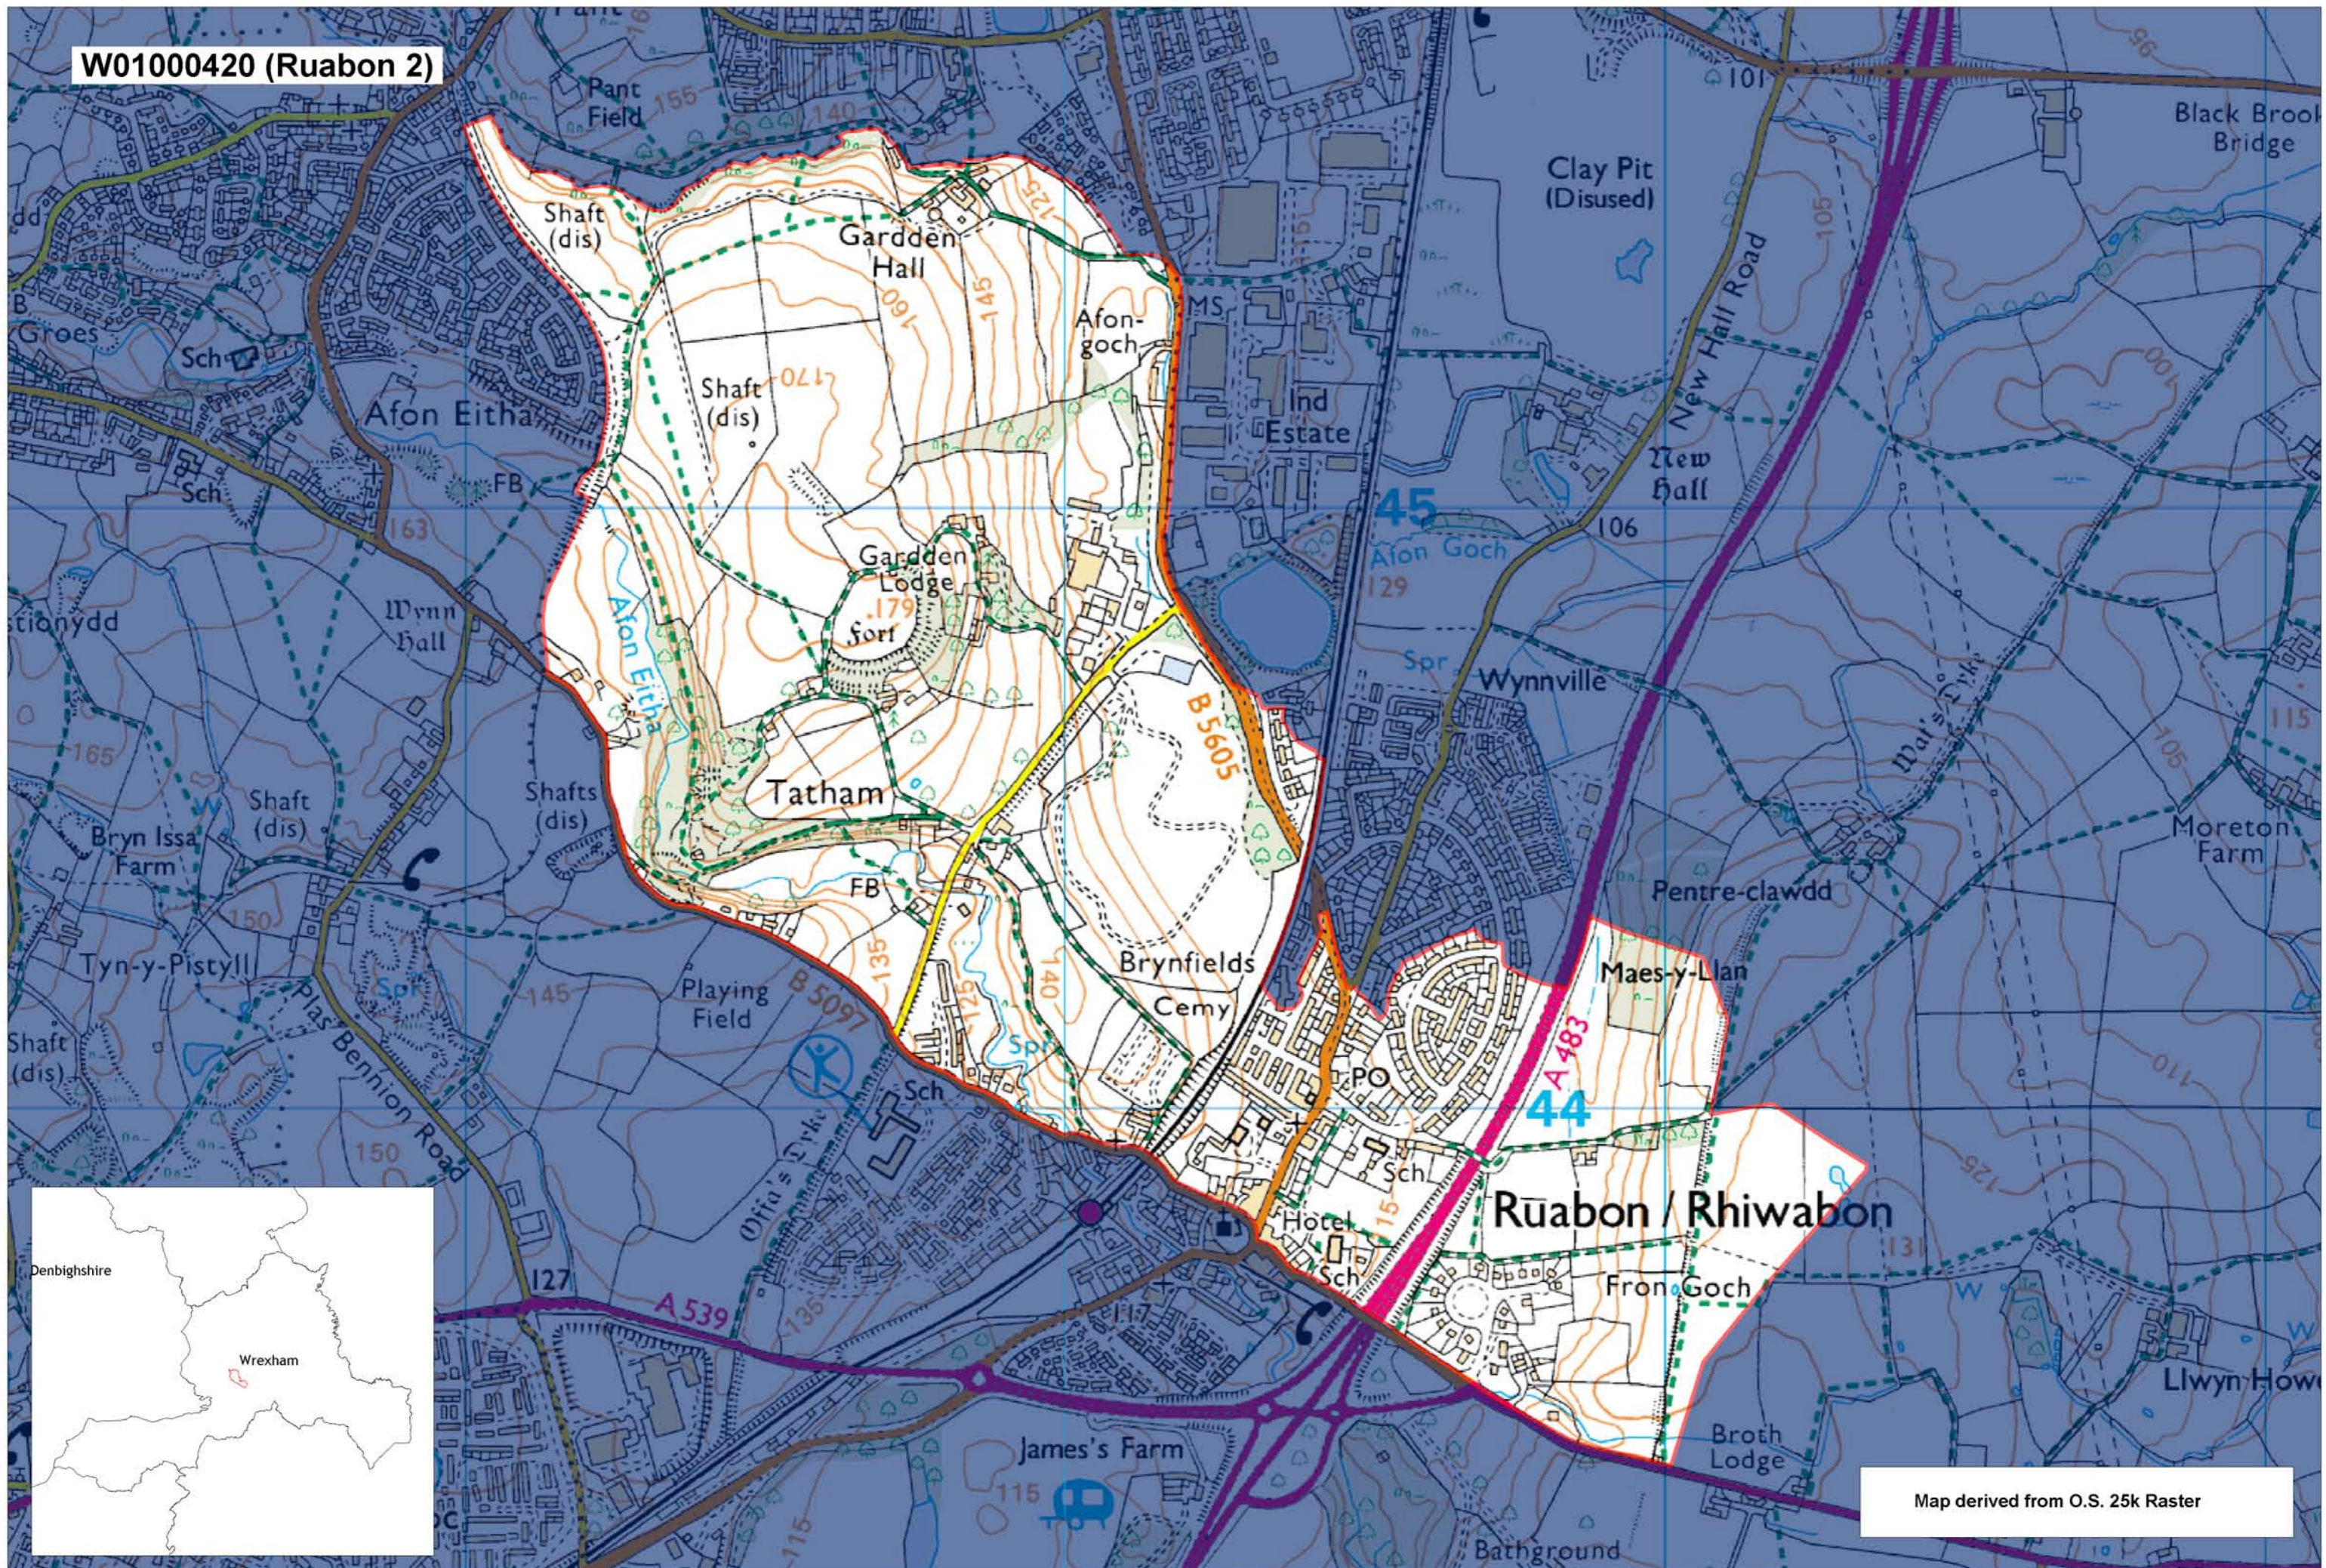

W01000420 (Ruabon 2)

Map derived from O.S. 25k Raster

This map is based upon the Ordnance Survey material with the permission of Ordnance Survey on behalf of The Controller of Her Majesty's Stationery Office. © Crown copyright 2008. Unauthorised reproduction infringes Crown copyright and may lead to prosecution or civil proceedings. Welsh Assembly Government. Licence Number: 100017916. Mae'r map hwn yn seiliedig ar ddeunydd yr Arolwg Ordnans gyda chaniatâd Arolwg Ordnans ar ran Rheolwr Llyfrau Ei Mawrhydi. © Hawffraint y Goron 2008. Mae atgynhyrchu heb ganiatâd yn torri hawffraint y Goron a gall hyn arwain at erlyniad neu achos sifil. Llywodraeth Cynulliad Cymru. Rhif trwydded 100017916.