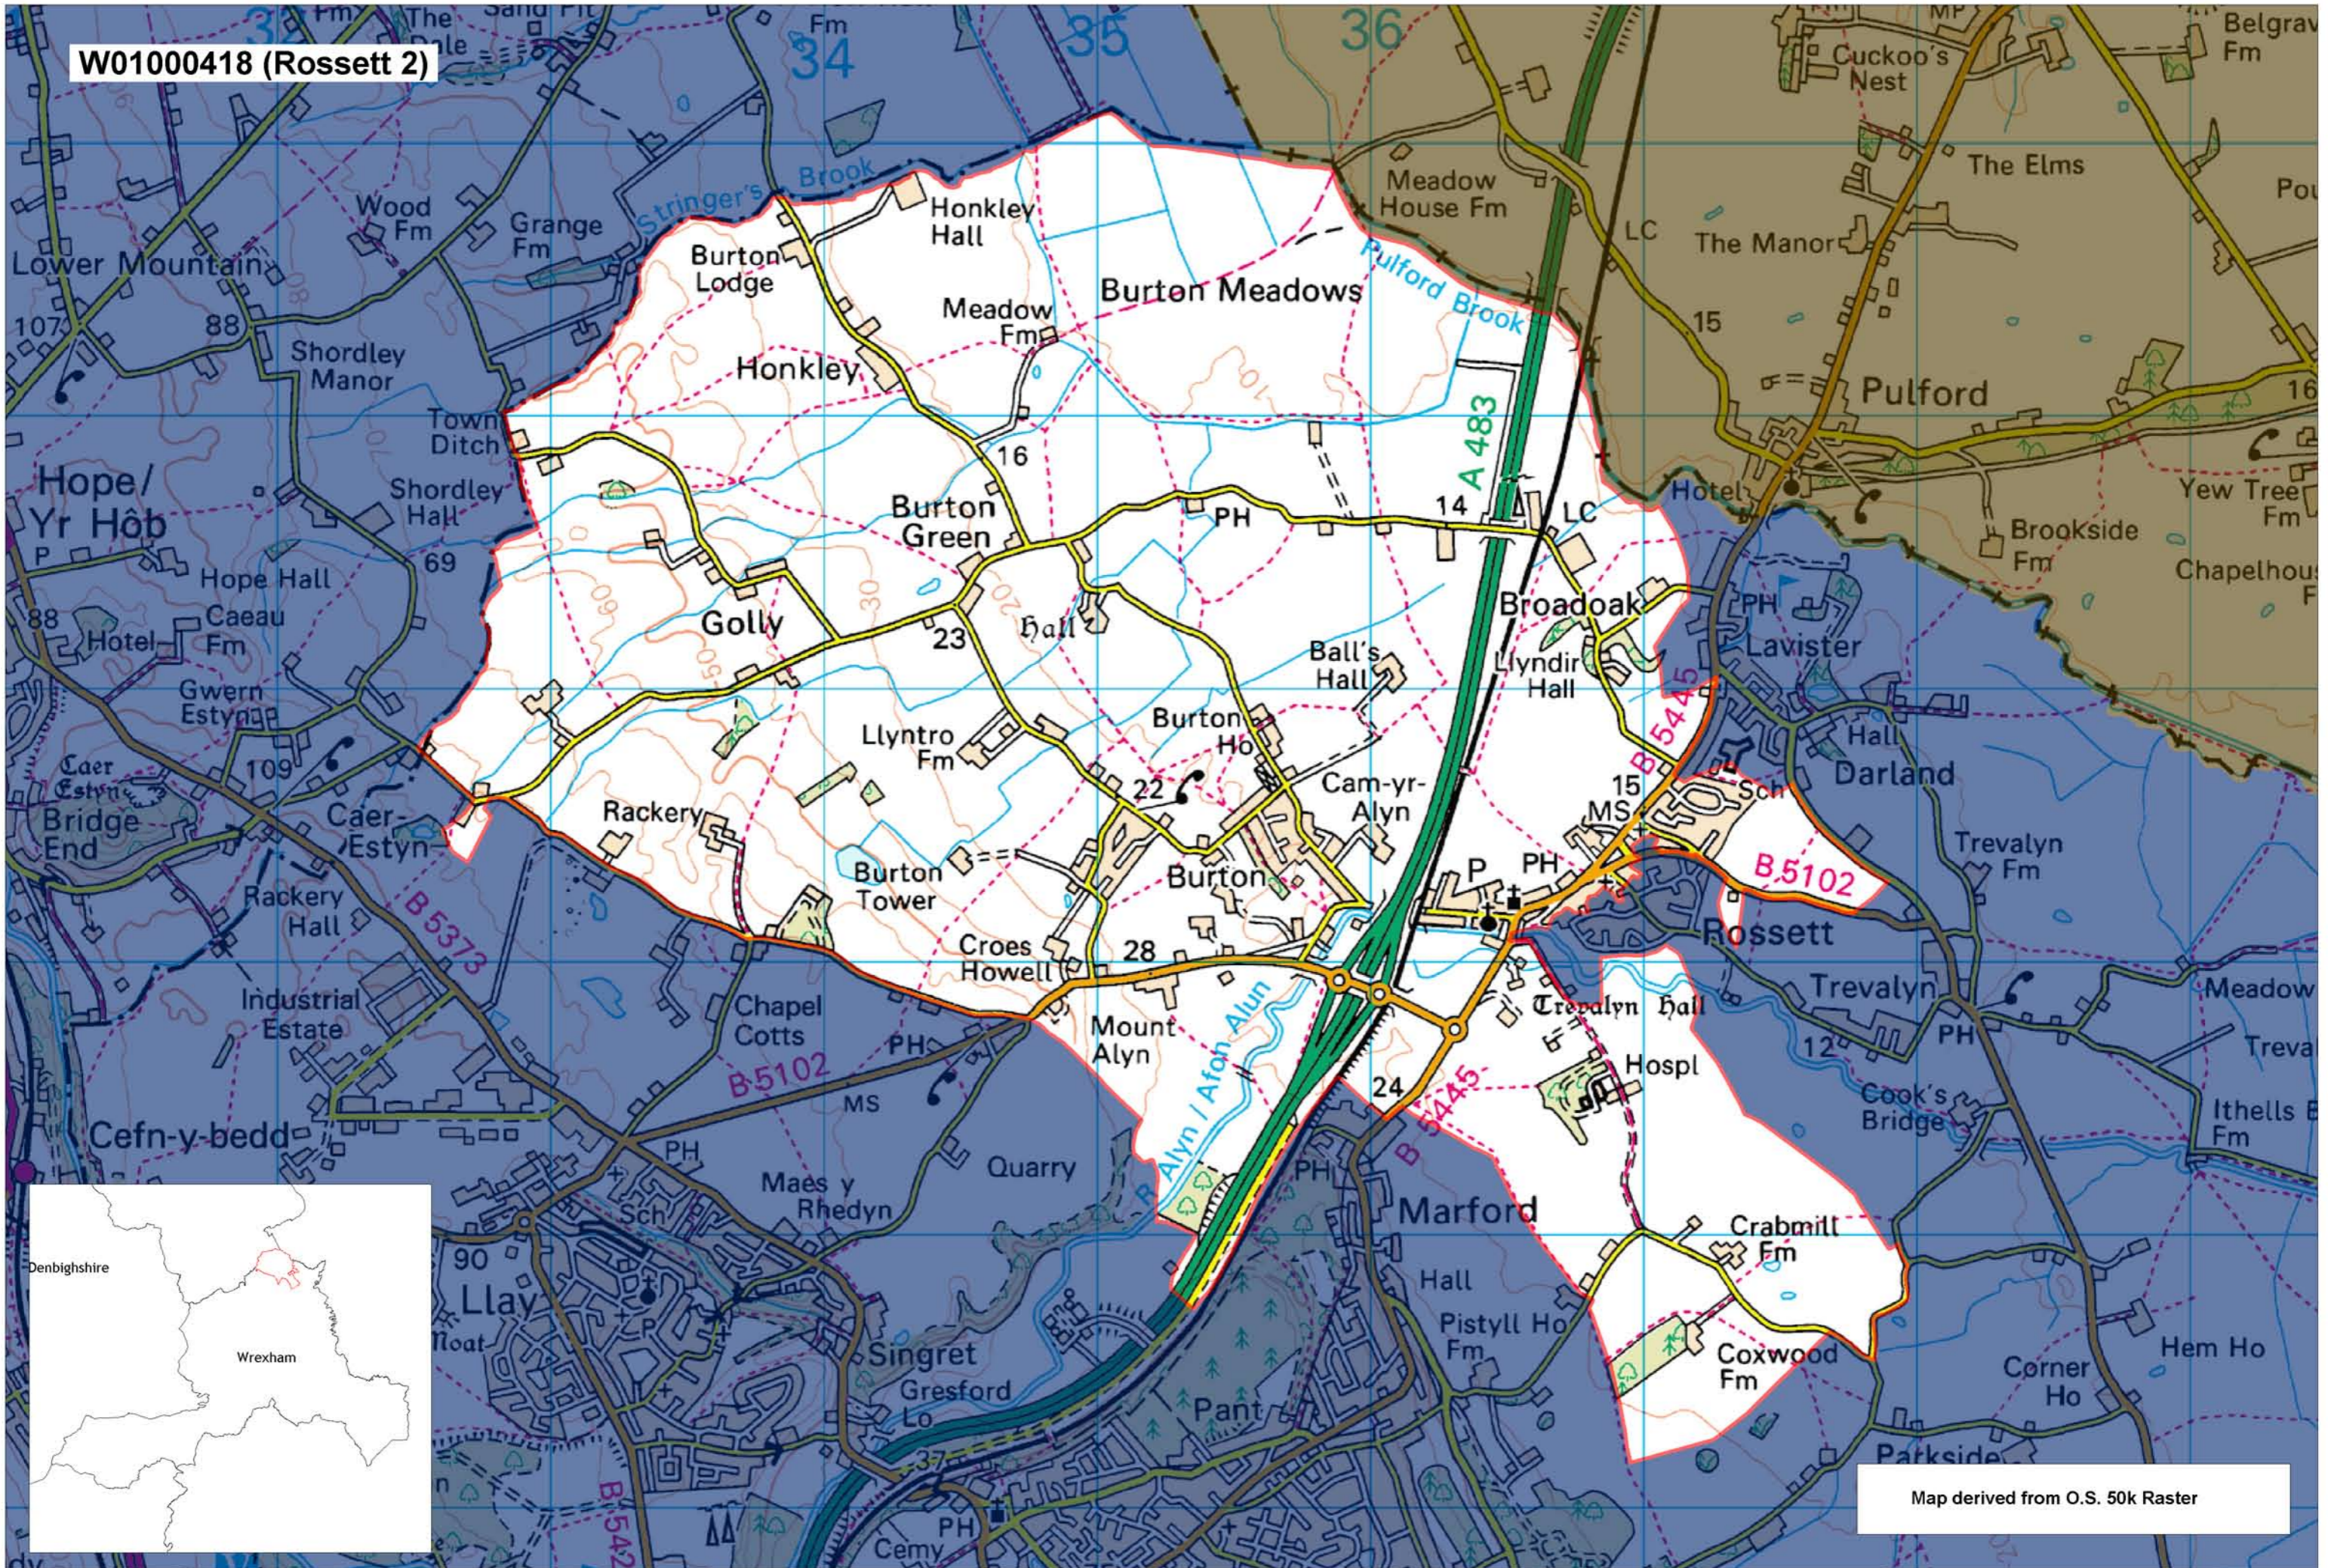

W01000418 (Rosset 2)

Map derived from O.S. 50k Raster