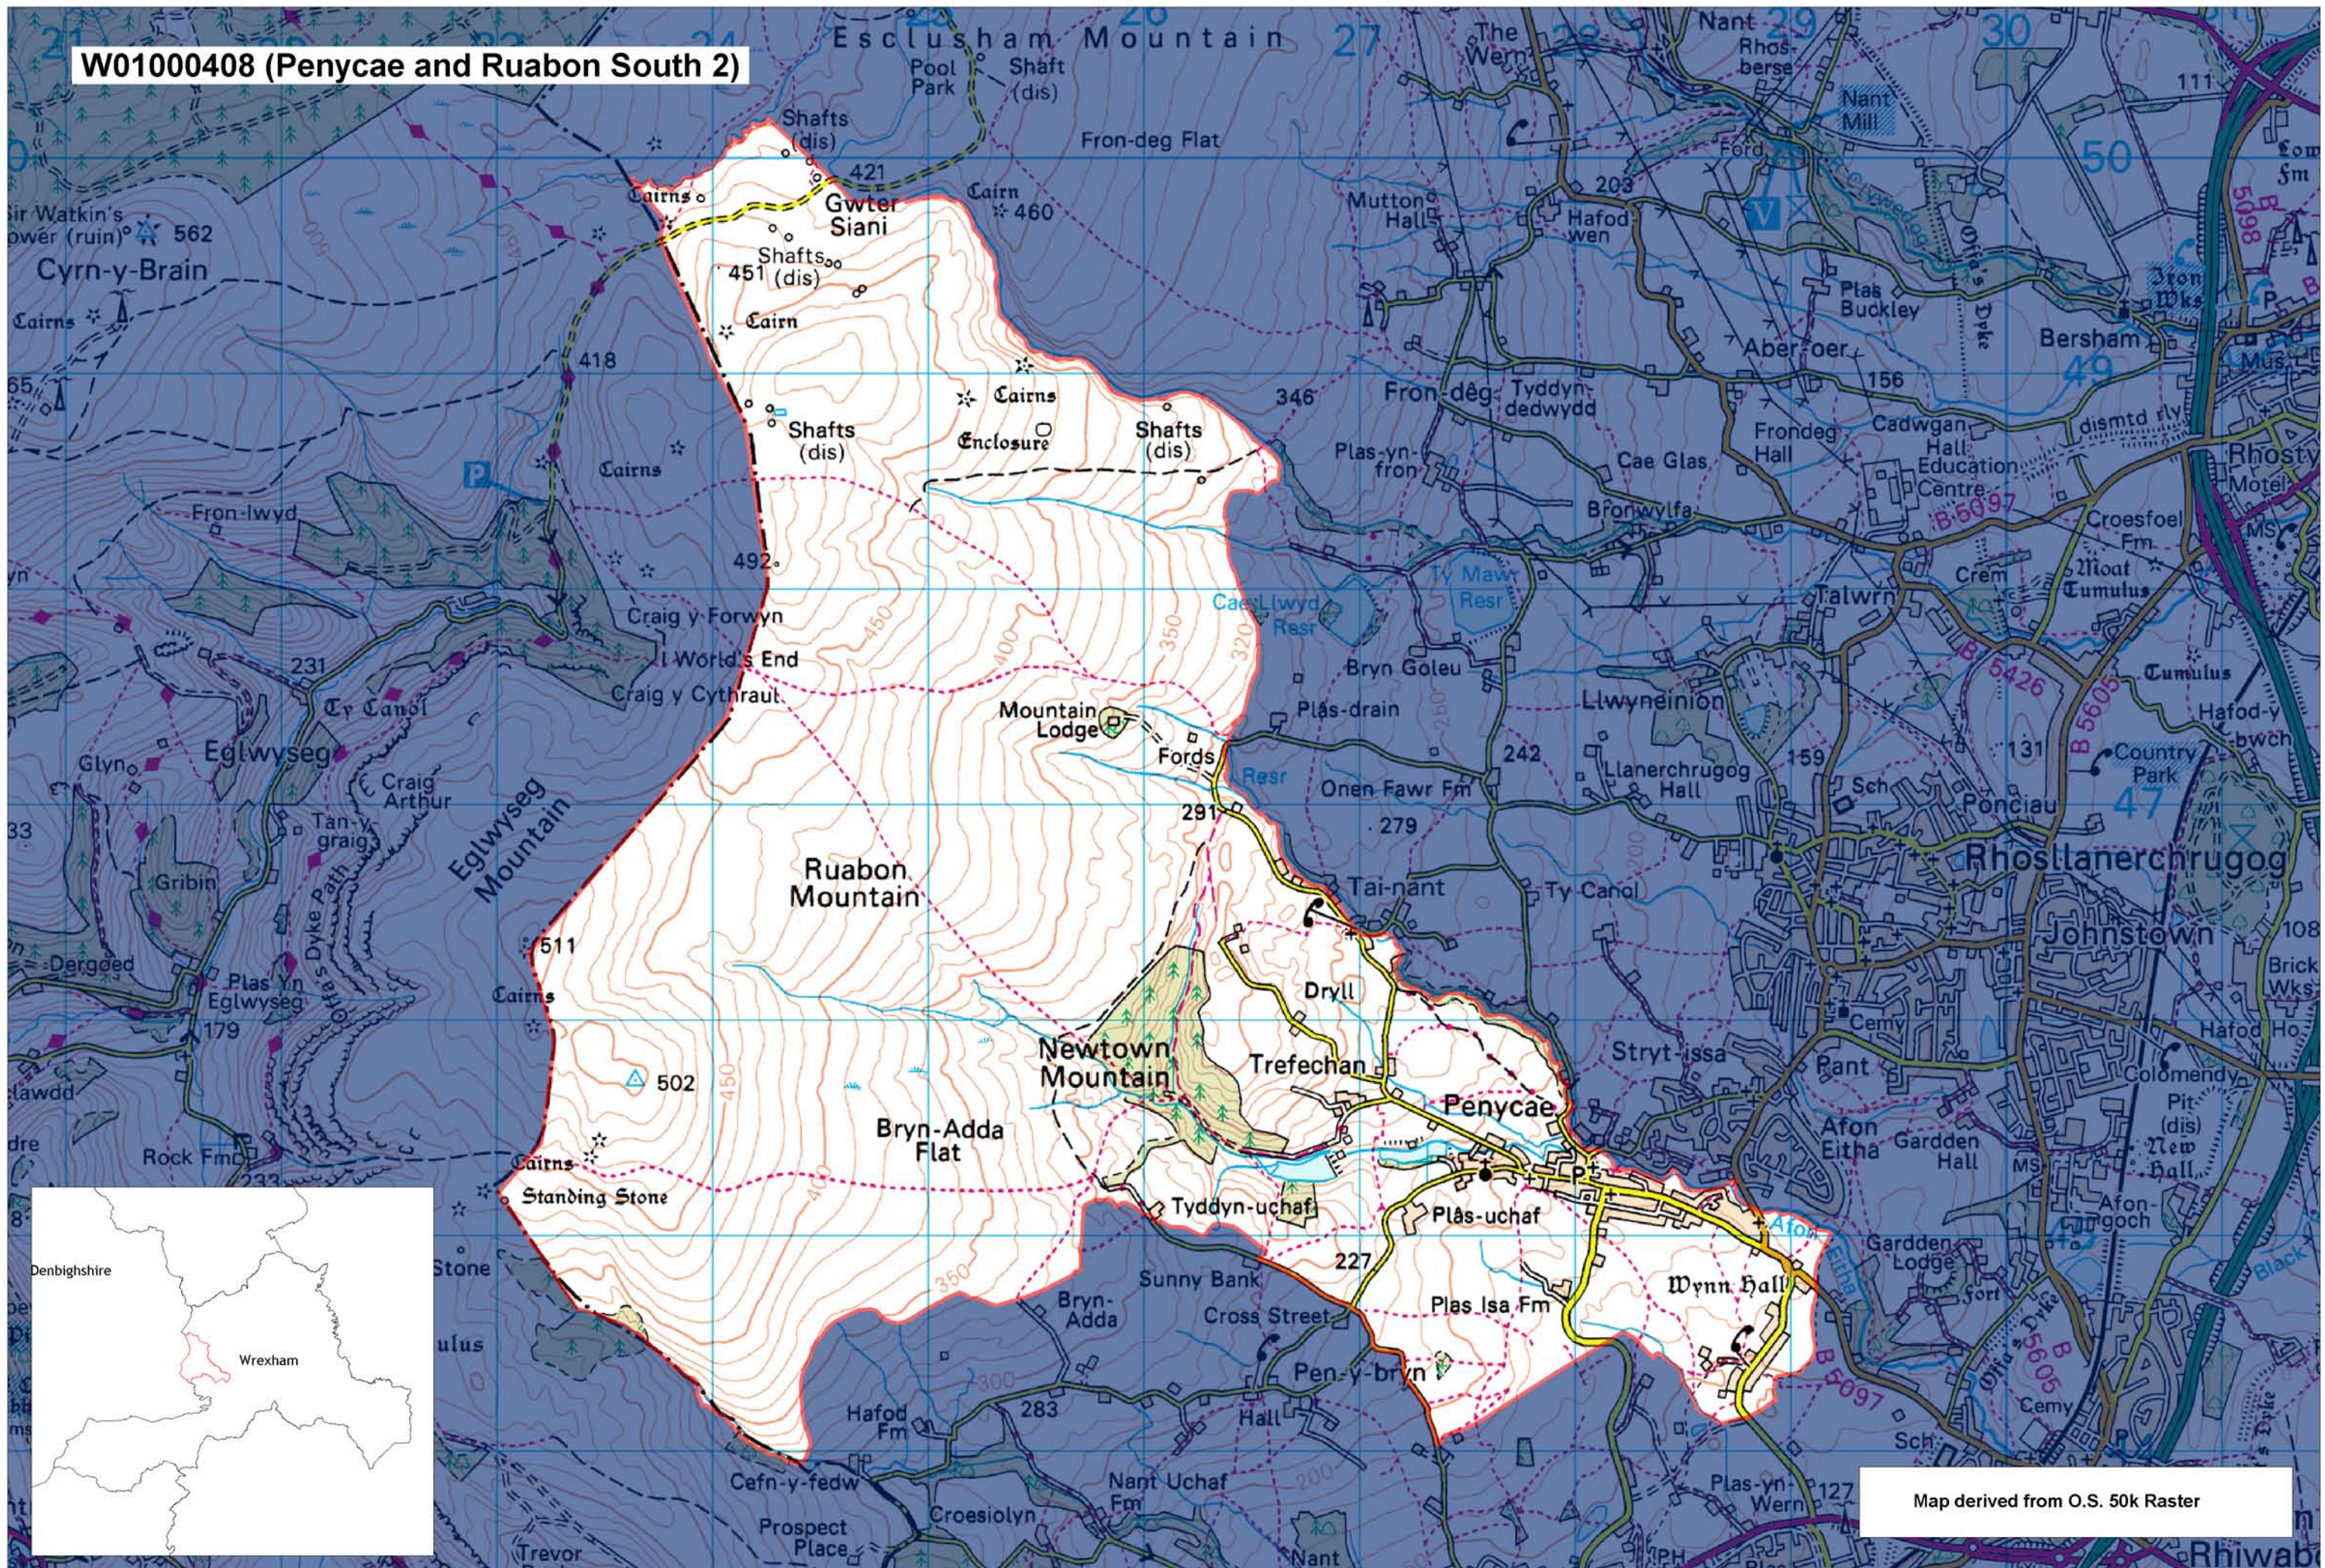

W01000408 (Penycae and Ruabon South 2)

Map derived from O.S. 50k Raster

This map is based upon the Ordnance Survey material with the permission of Ordnance Survey on behalf of The Controller of Her Majesty's Stationery Office. © Crown copyright 2008. Unauthorised reproduction infringes Crown copyright and may lead to prosecution or civil proceedings. Welsh Assembly Government. Licence Number: 100017916. Mae'r map hwn yn seiliedig ar ddeunydd yr Arolwg Ordnans gyda chaniatâd Arolwg Ordnans ar ran Rheolwr Llyfrau Ei Mawrhydi. © Hawffraint y Goron 2008. Mae atgynhyrchu heb ganiatâd yn torri hawffraint y Goron a gall hyn arwain at erlyniad neu achos sifil. Llywodraeth Cynulliad Cymru. Rhif trwydded 100017916.

Produced by Cartographics, Statistical Directorate, Welsh Assembly Government. Cynhyrchwyd gan Cartograffeg, Y Gyfarwyddiaeth Ystadegol, Llywodraeth Cynulliad Cymru.