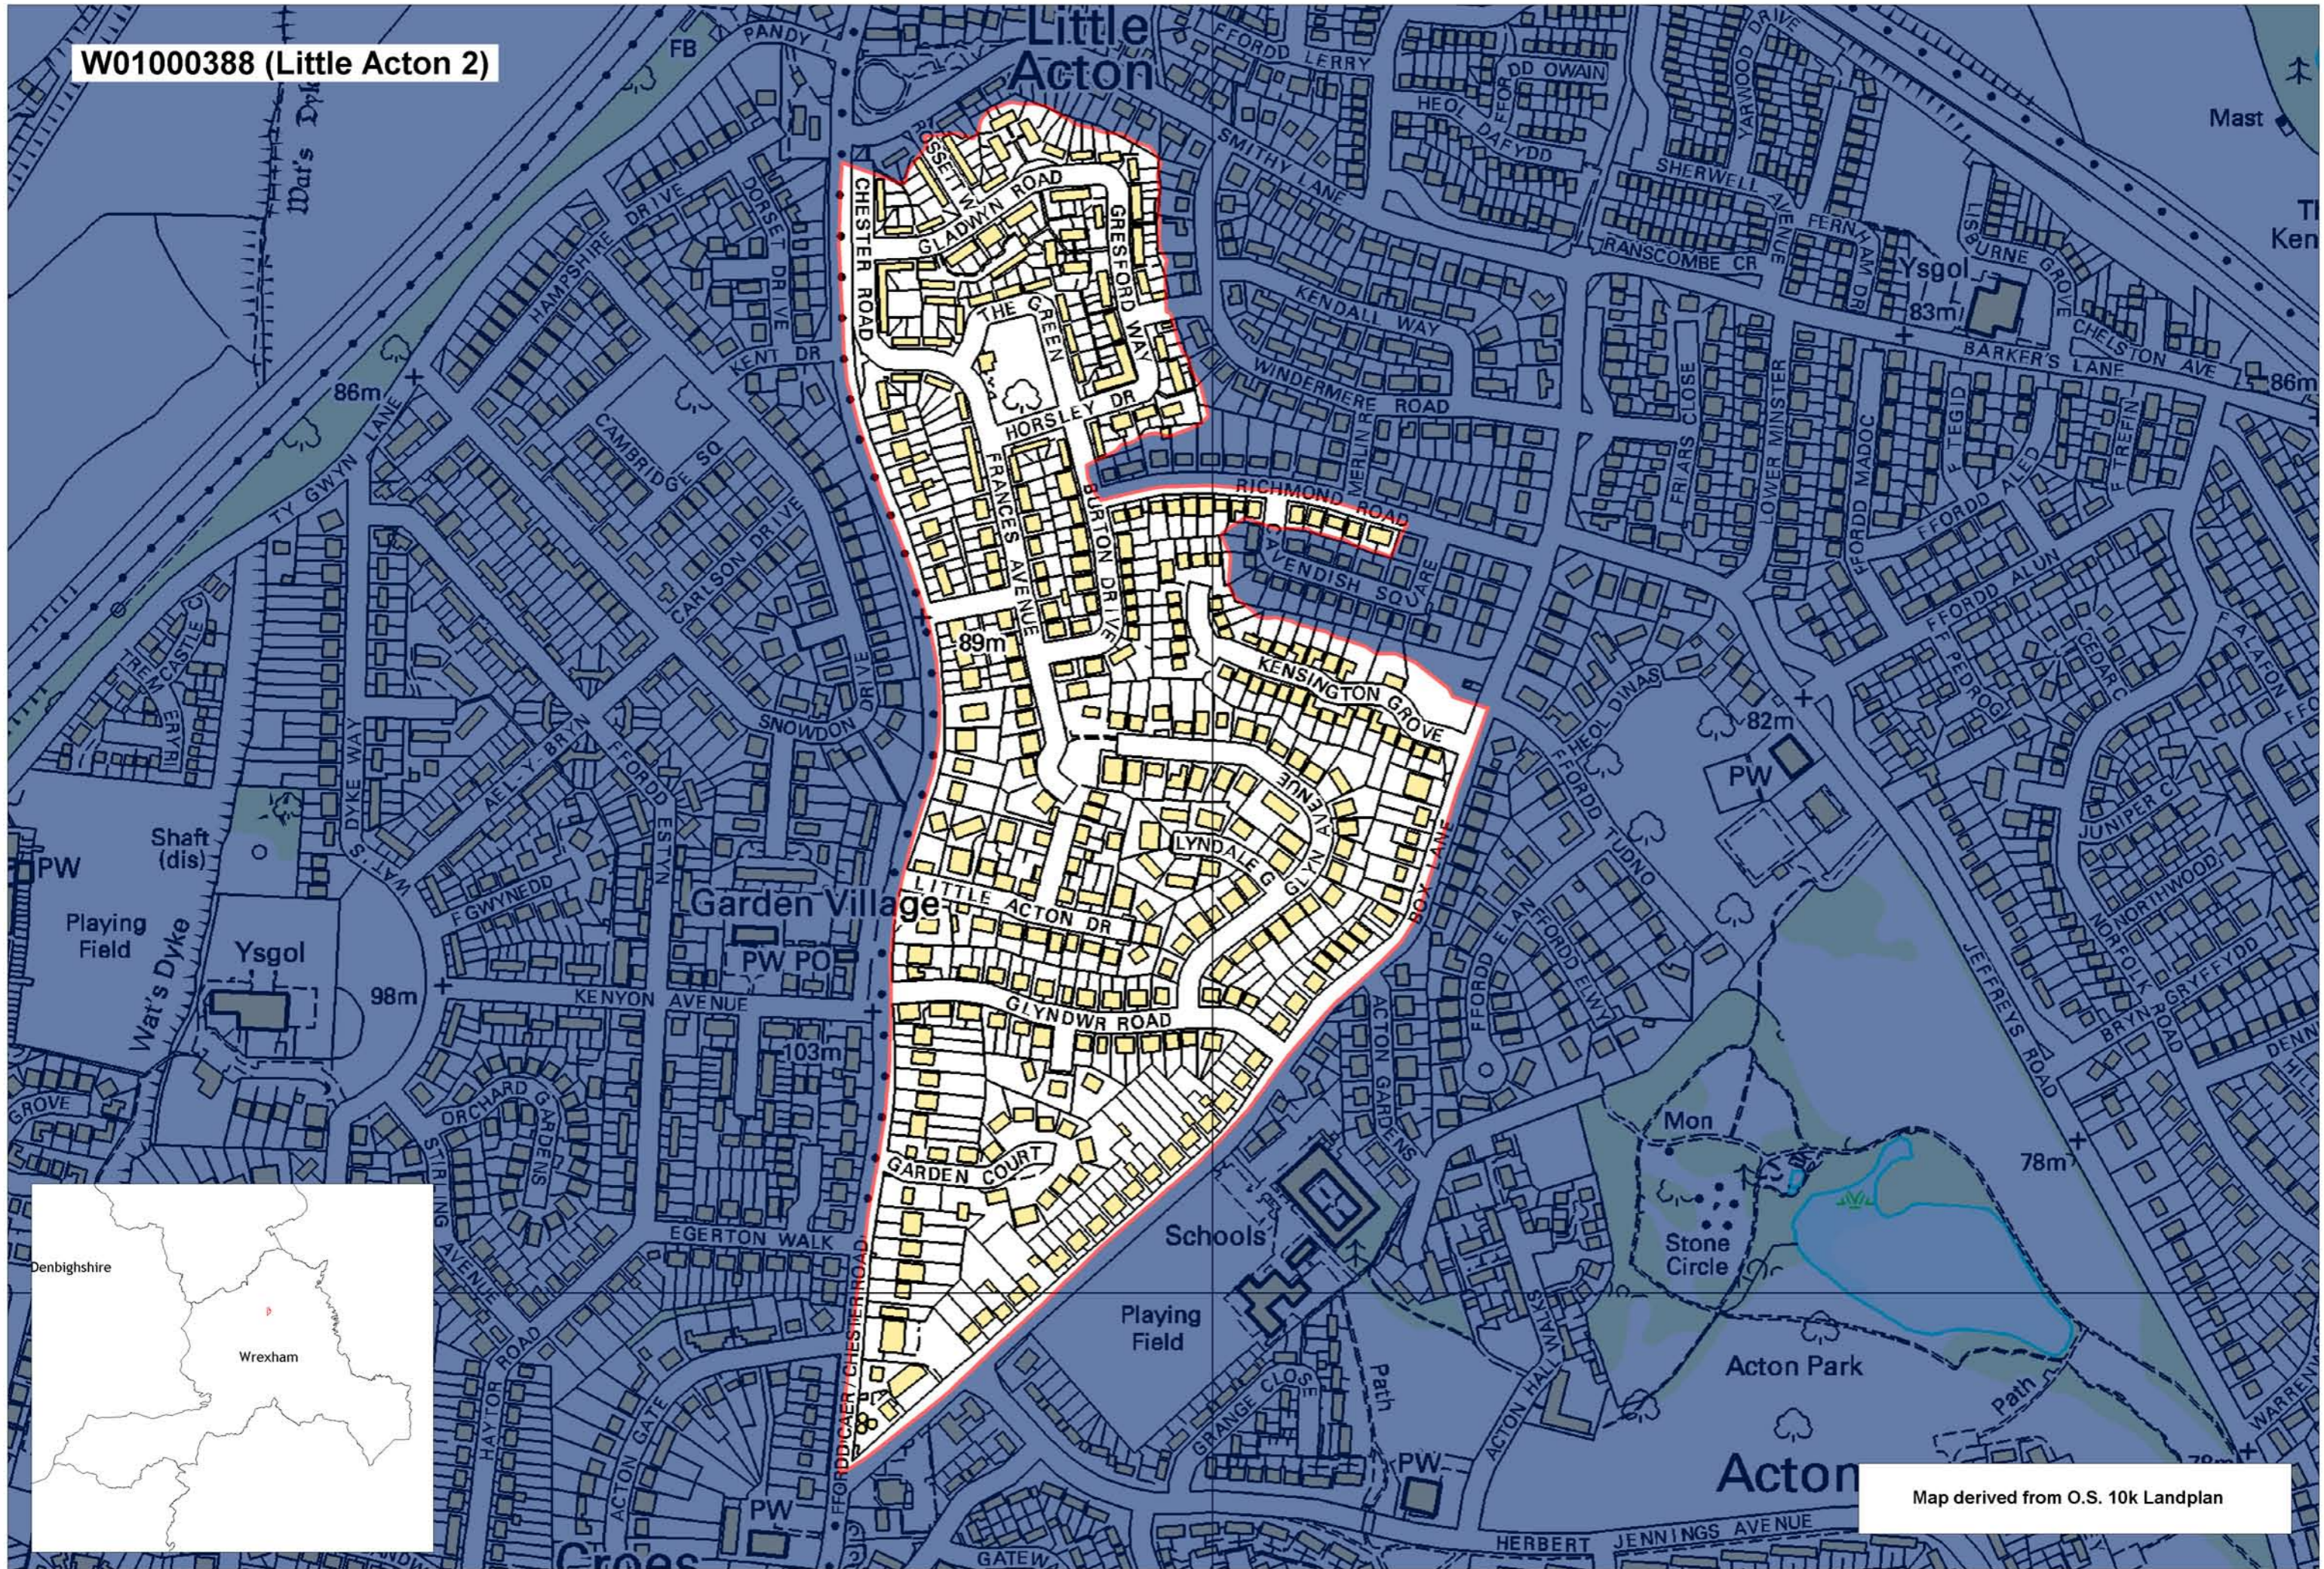

W01000388 (Little Acton 2)

Map derived from O.S. 10k Landplan

This map is based upon the Ordnance Survey material with the permission of Ordnance Survey on behalf of The Controller of Her Majesty's Stationery Office. © Crown copyright 2008. Unauthorised reproduction infringes Crown copyright and may lead to prosecution or civil proceedings. Welsh Assembly Government. Licence Number: 100017916  
 Mae'r map hwn yn seiliedig ar ddeunydd yr Arolwg Ordnans gyda chaniatâd Arolwg Ordnans ar ran Rheolwr Lyfrau Ei Mawrhydi. © Hawffraint y Goron 2008.  
 Mae atgynhyrchu heb ganiatâd yn torri hawffraint y Goron a gall hyn arwain at erlyniad neu achos sifil. Llywodraeth Cynulliad Cymru. Rhif trwydded 100017916.

Produced by Cartographics, Statistical Directorate, Welsh Assembly Government  
 Cynhyrchwyd gan Cartograffeg, Y Gyfarwyddiaeth Ystadegol, Llywodraeth Cynulliad Cymru