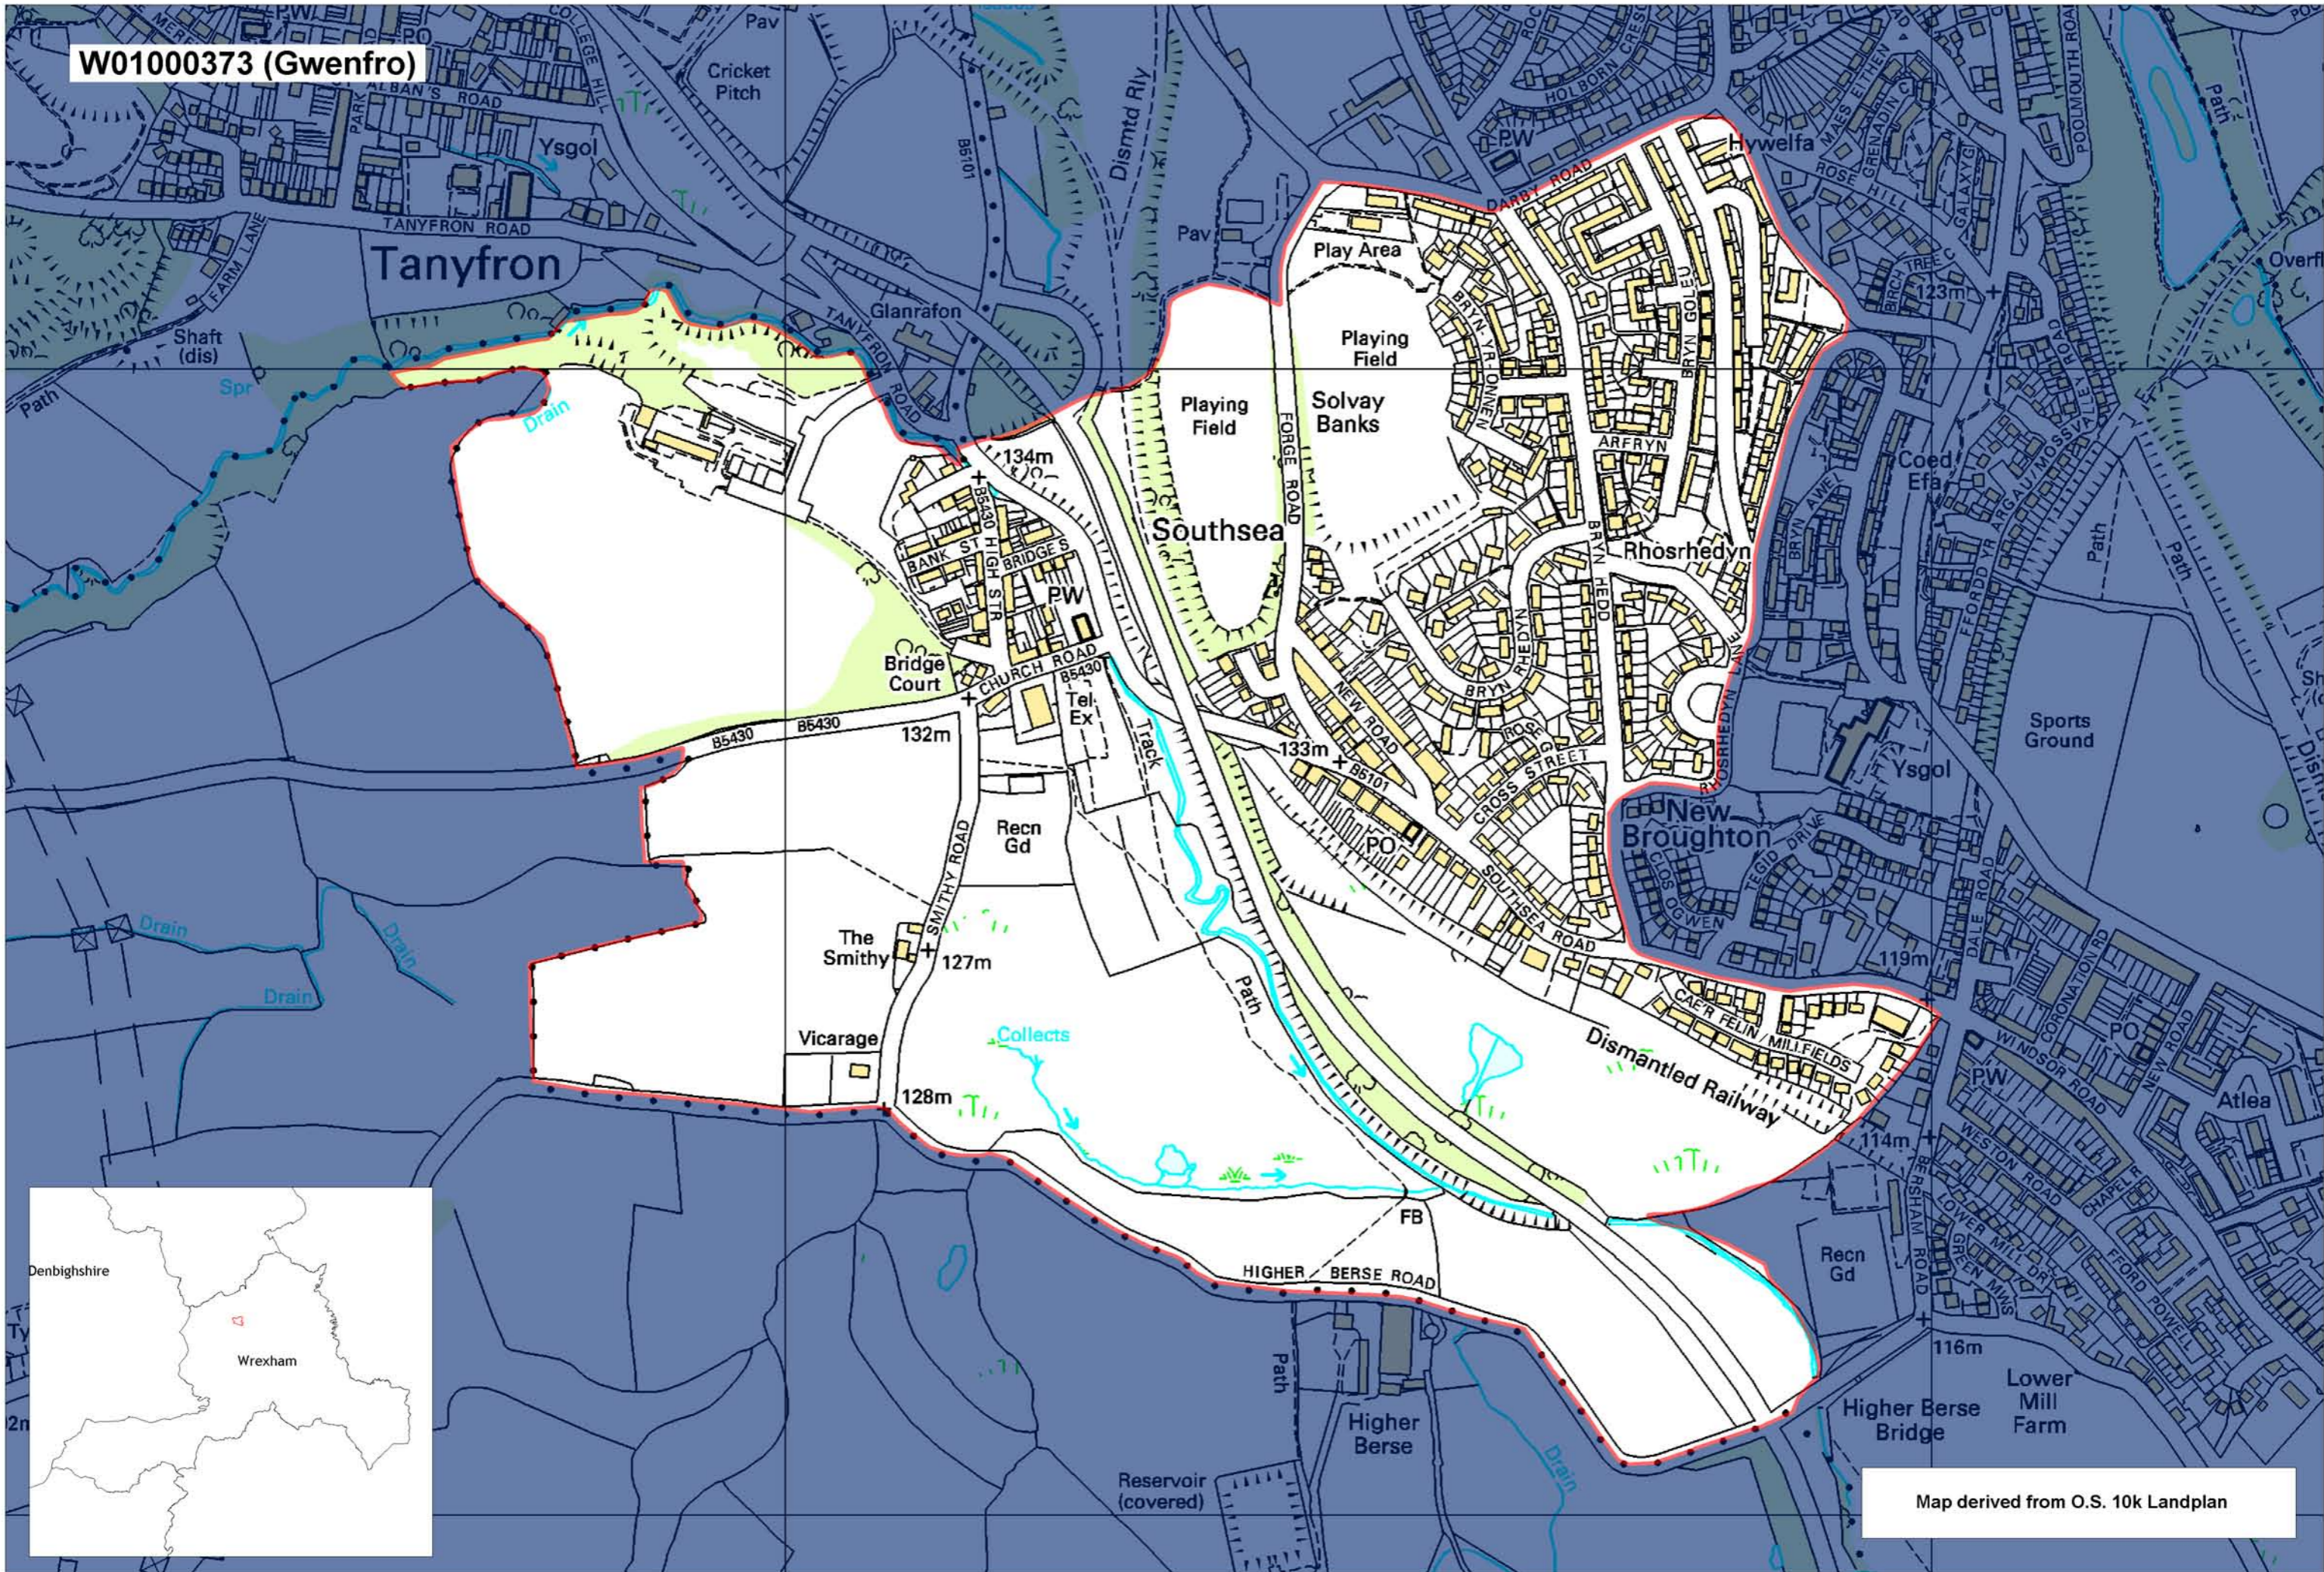

W01000373 (Gwenfro)

Map derived from O.S. 10k Landplan