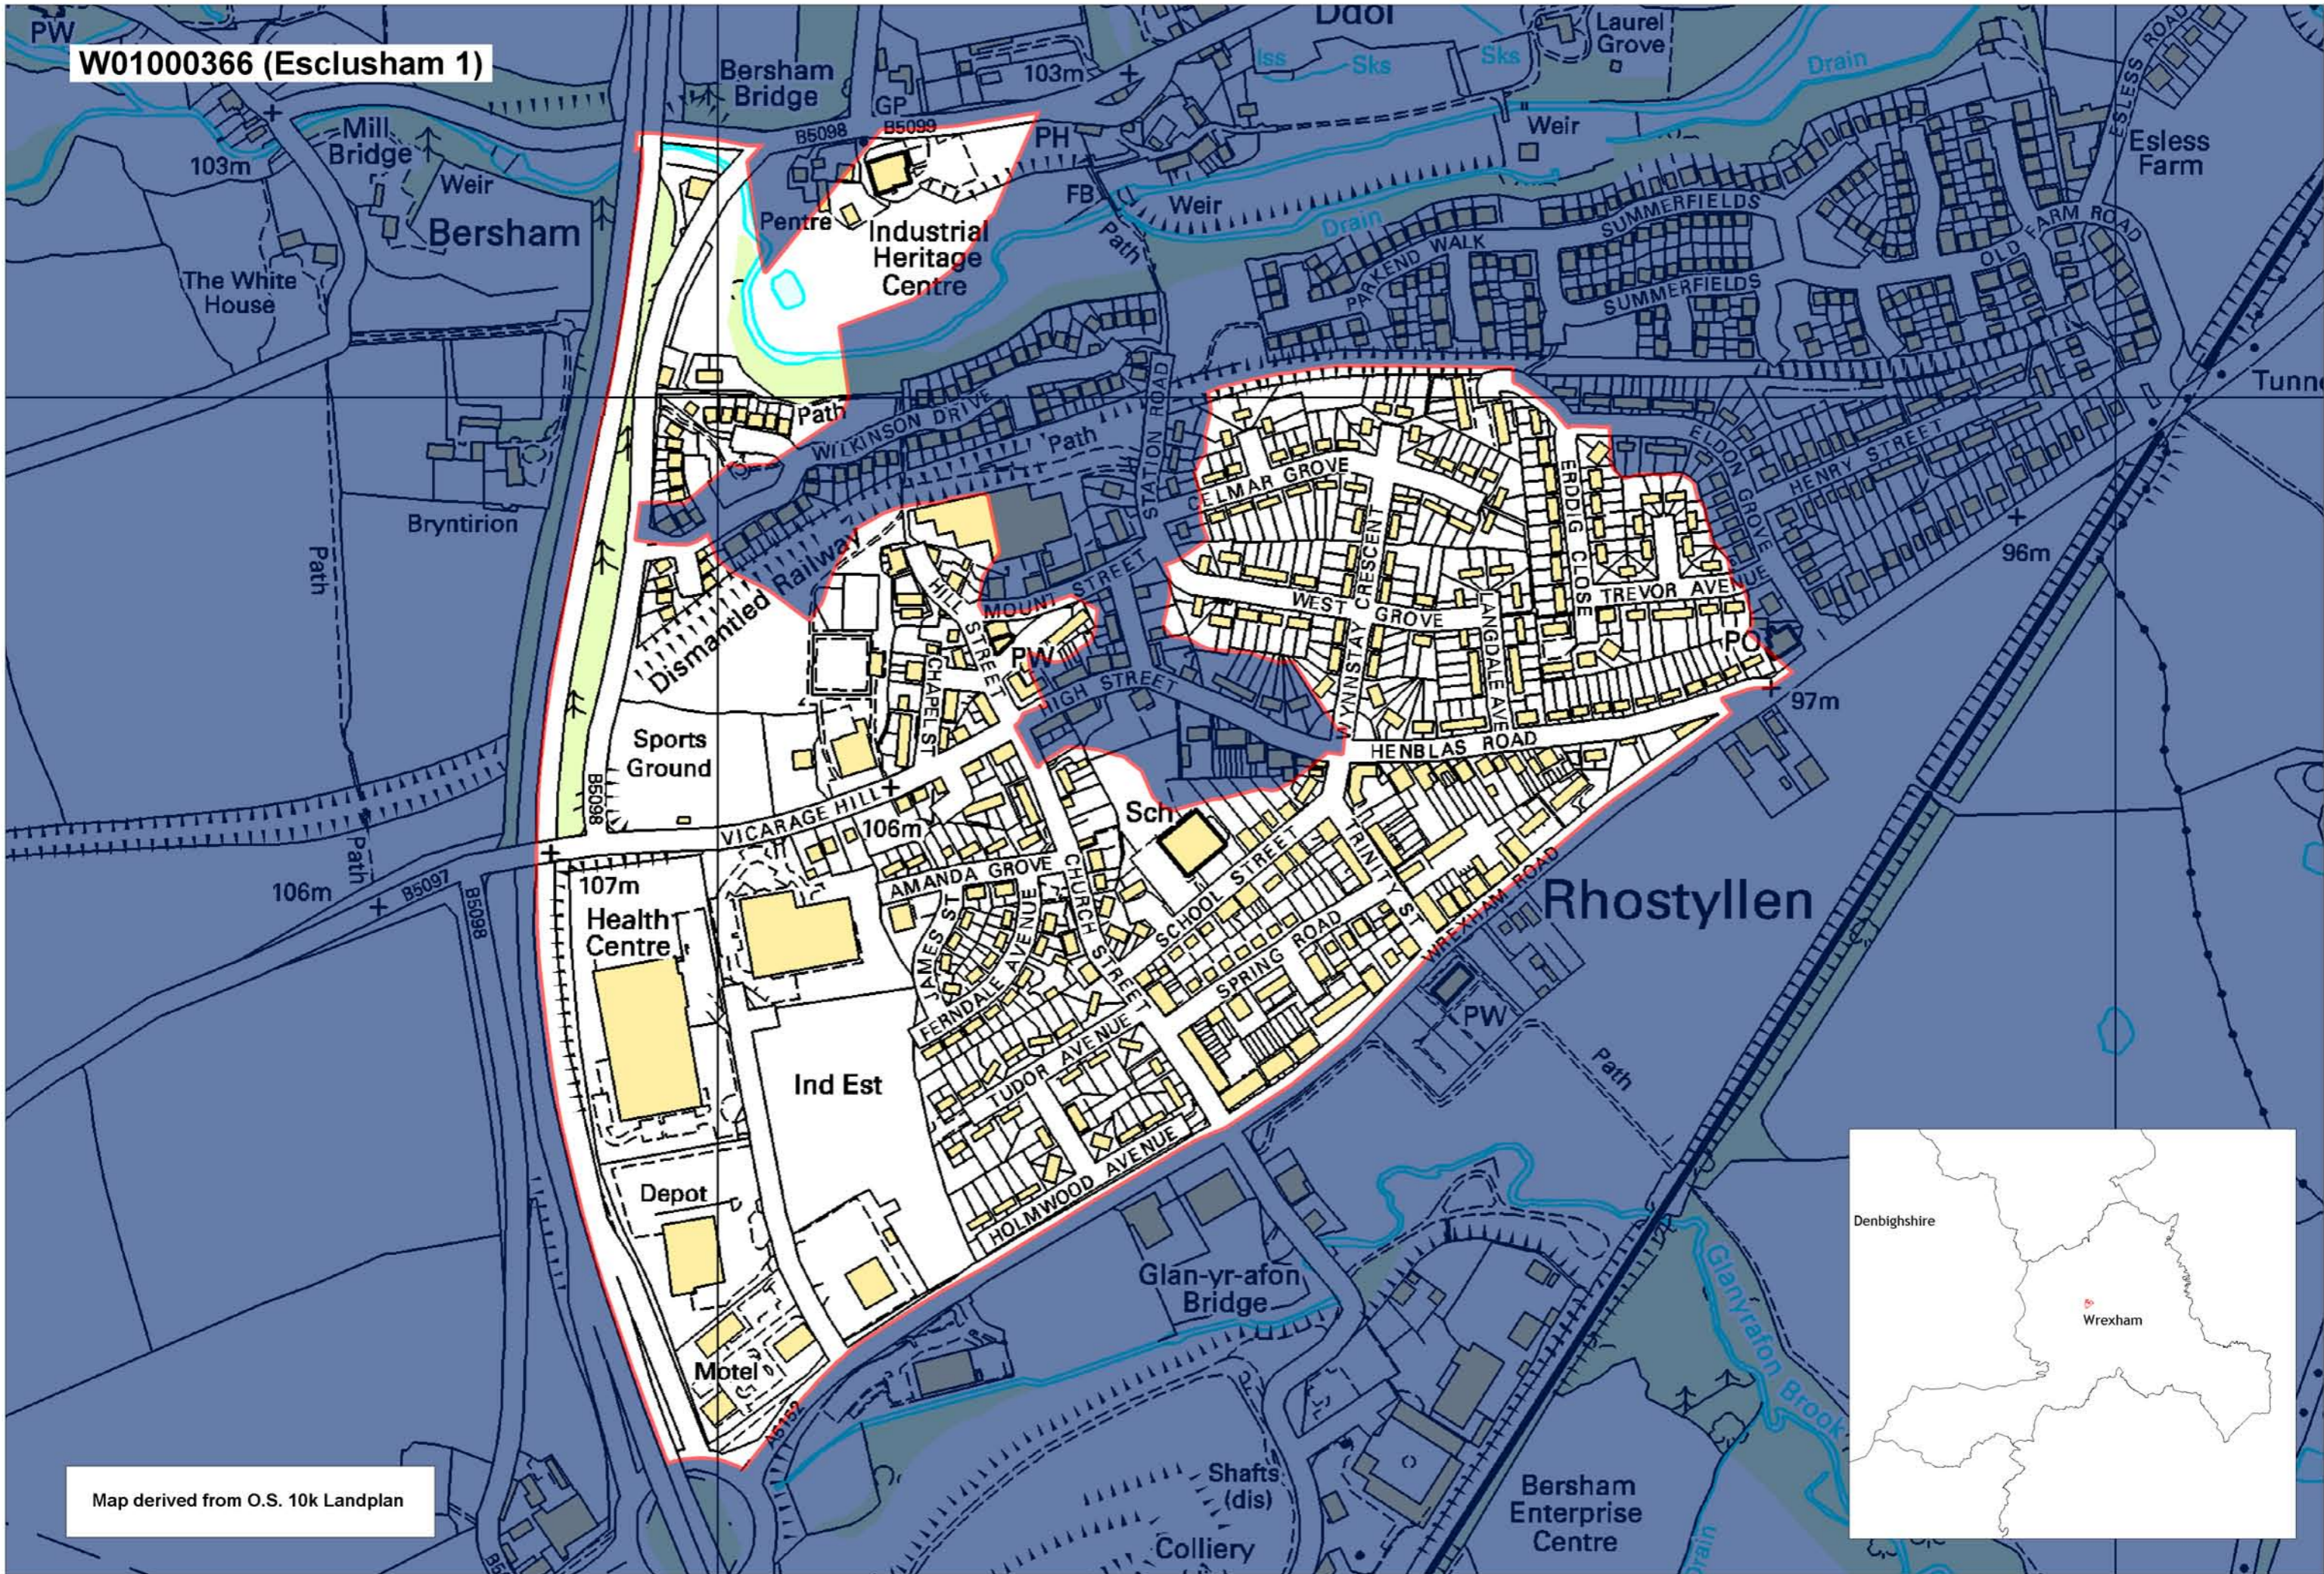

W01000366 (Esclusham 1)

Map derived from O.S. 10k Landplan