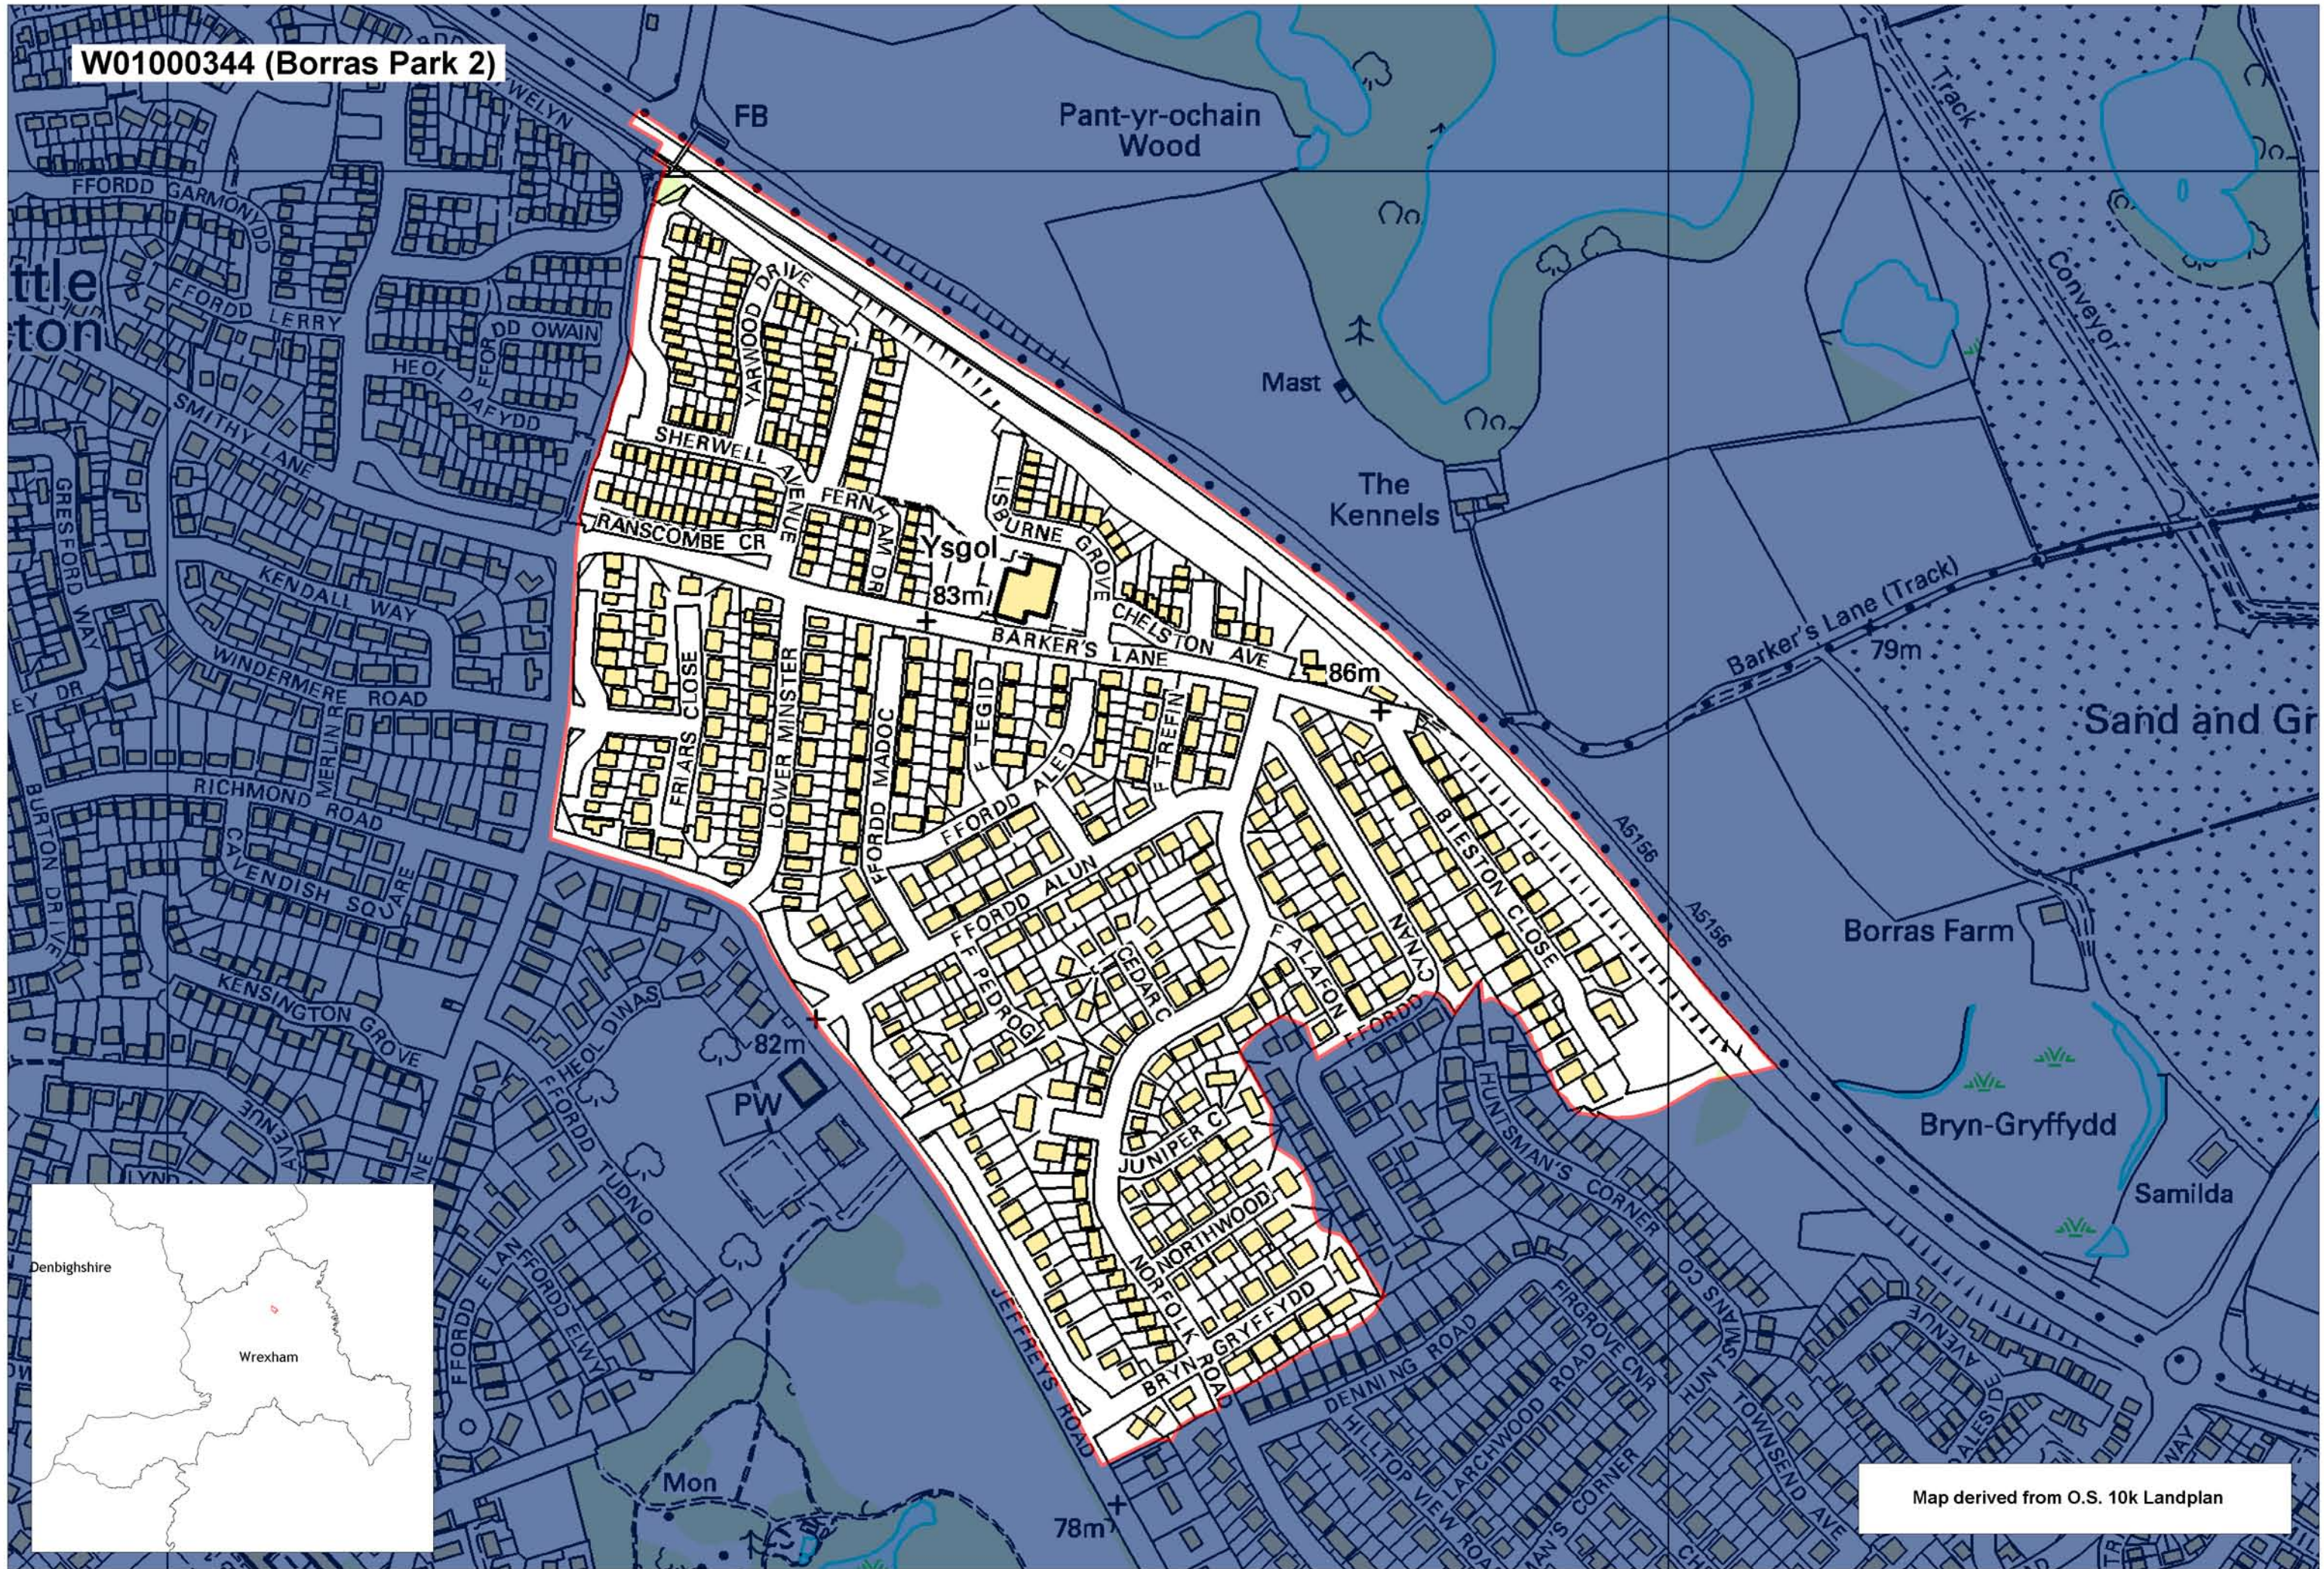

W01000344 (Borras Park 2)

Map derived from O.S. 10k Landplan

This map is based upon the Ordnance Survey material with the permission of Ordnance Survey on behalf of The Controller of Her Majesty's Stationery Office. © Crown copyright 2008. Unauthorised reproduction infringes Crown copyright and may lead to prosecution or civil proceedings. Welsh Assembly Government. Licence Number: 100017916. Mae'r map hwn yn seiliedig ar ddeunydd yr Arolwg Ordnans gyda chaniatâd Arolwg Ordnans ar ran Rheolwr Lyfrau Ei Mawrhydi. © Hawffraint y Goron 2008. Mae atgynhyrchu heb ganiatâd yn torri hawffraint y Goron a gall hyn arwain at erlyniad neu achos sifil. Llywodraeth Cynulliad Cymru. Rhif trwydded 100017916.

Produced by Cartographics, Statistical Directorate, Welsh Assembly Government. Cynhyrchwyd gan Cartograffeg, Y Gyfarwyddiaeth Ystadegol, Llywodraeth Cynulliad Cymru.