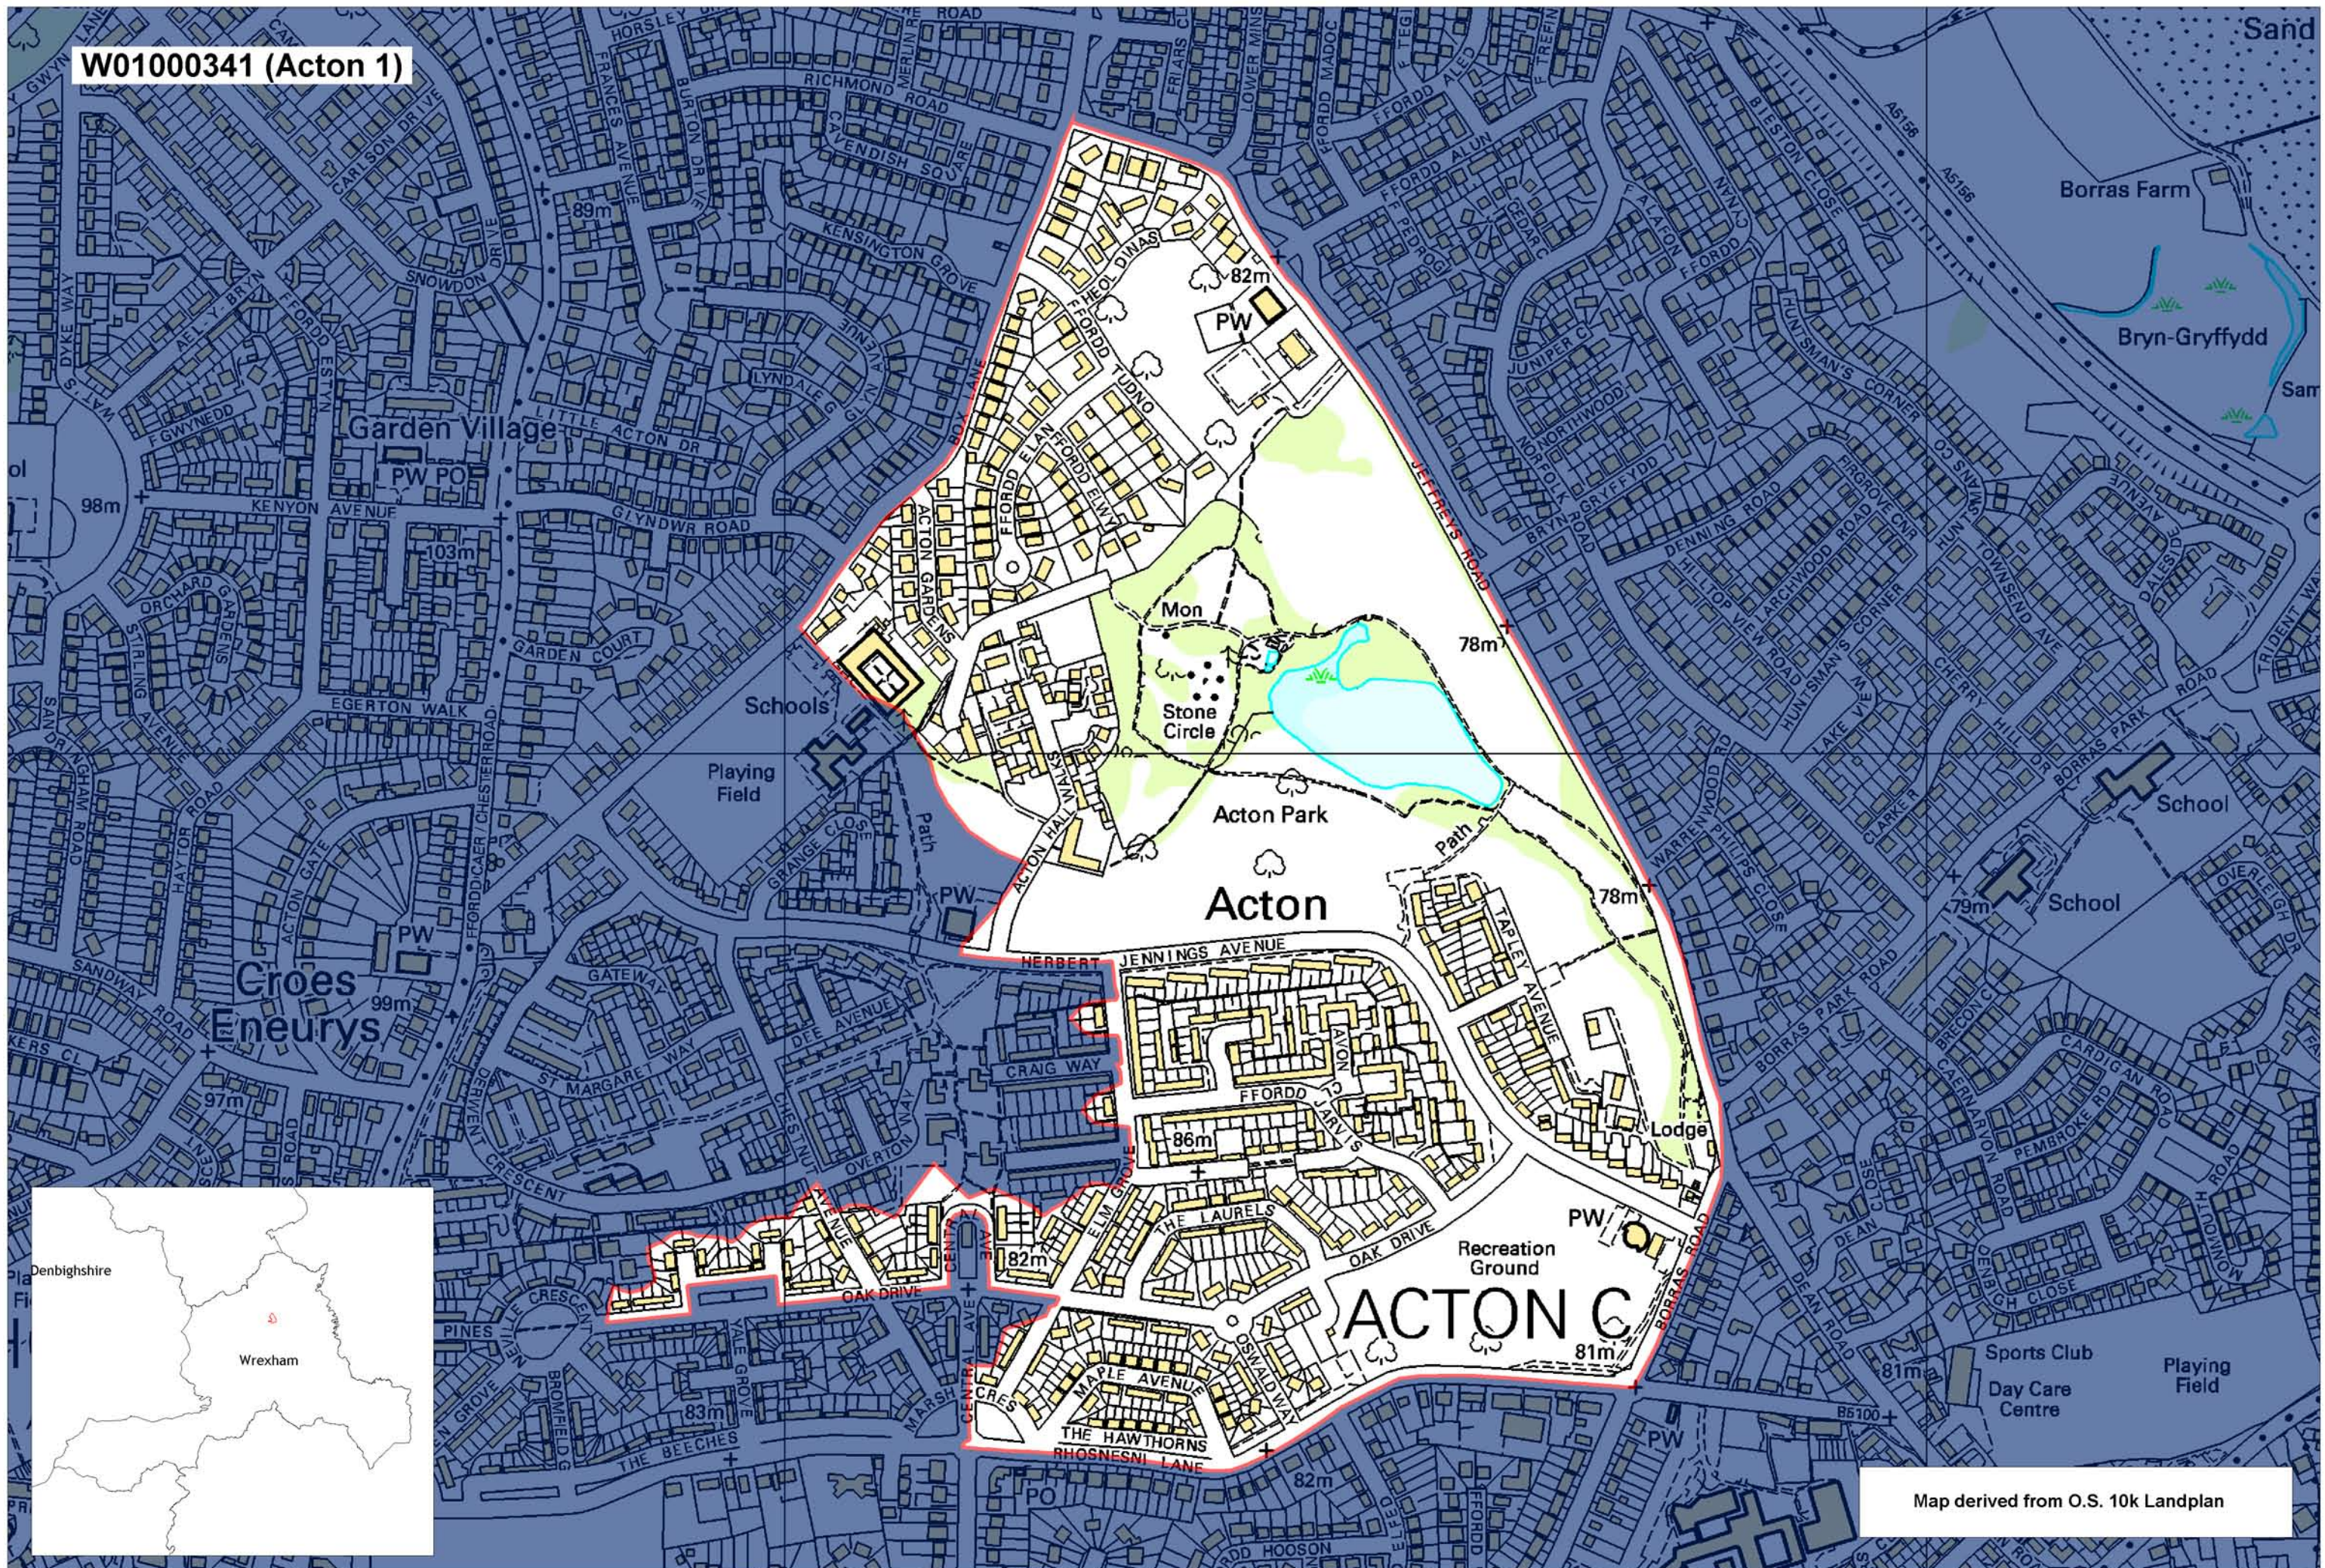

W01000341 (Acton 1)

Map derived from O.S. 10k Landplan

This map is based upon the Ordnance Survey material with the permission of Ordnance Survey on behalf of The Controller of Her Majesty's Stationery Office. © Crown copyright 2008. Unauthorised reproduction infringes Crown copyright and may lead to prosecution or civil proceedings. Welsh Assembly Government. Licence Number: 100017916. Mae'r map hwn yn seiliedig ar ddeunydd yr Arolwg Ordnans gyda chaniatâd Arolwg Ordnans ar ran Rheolwr Lyfrfa El Mawrhydi. © Hawffraint y Goron 2008. Mae atgynhyrchu heb ganiatâd yn torri hawffraint y Goron a gall hyn arwain at erlyniad neu achos sifil. Llywodraeth Cynulliad Cymru. Rhif trwydded 100017916.

Produced by Cartographics, Statistical Directorate, Welsh Assembly Government. Cynhyrchwyd gan Cartograffeg, Y Gyfarwyddiaeth Ystadegol, Llywodraeth Cynulliad Cymru.