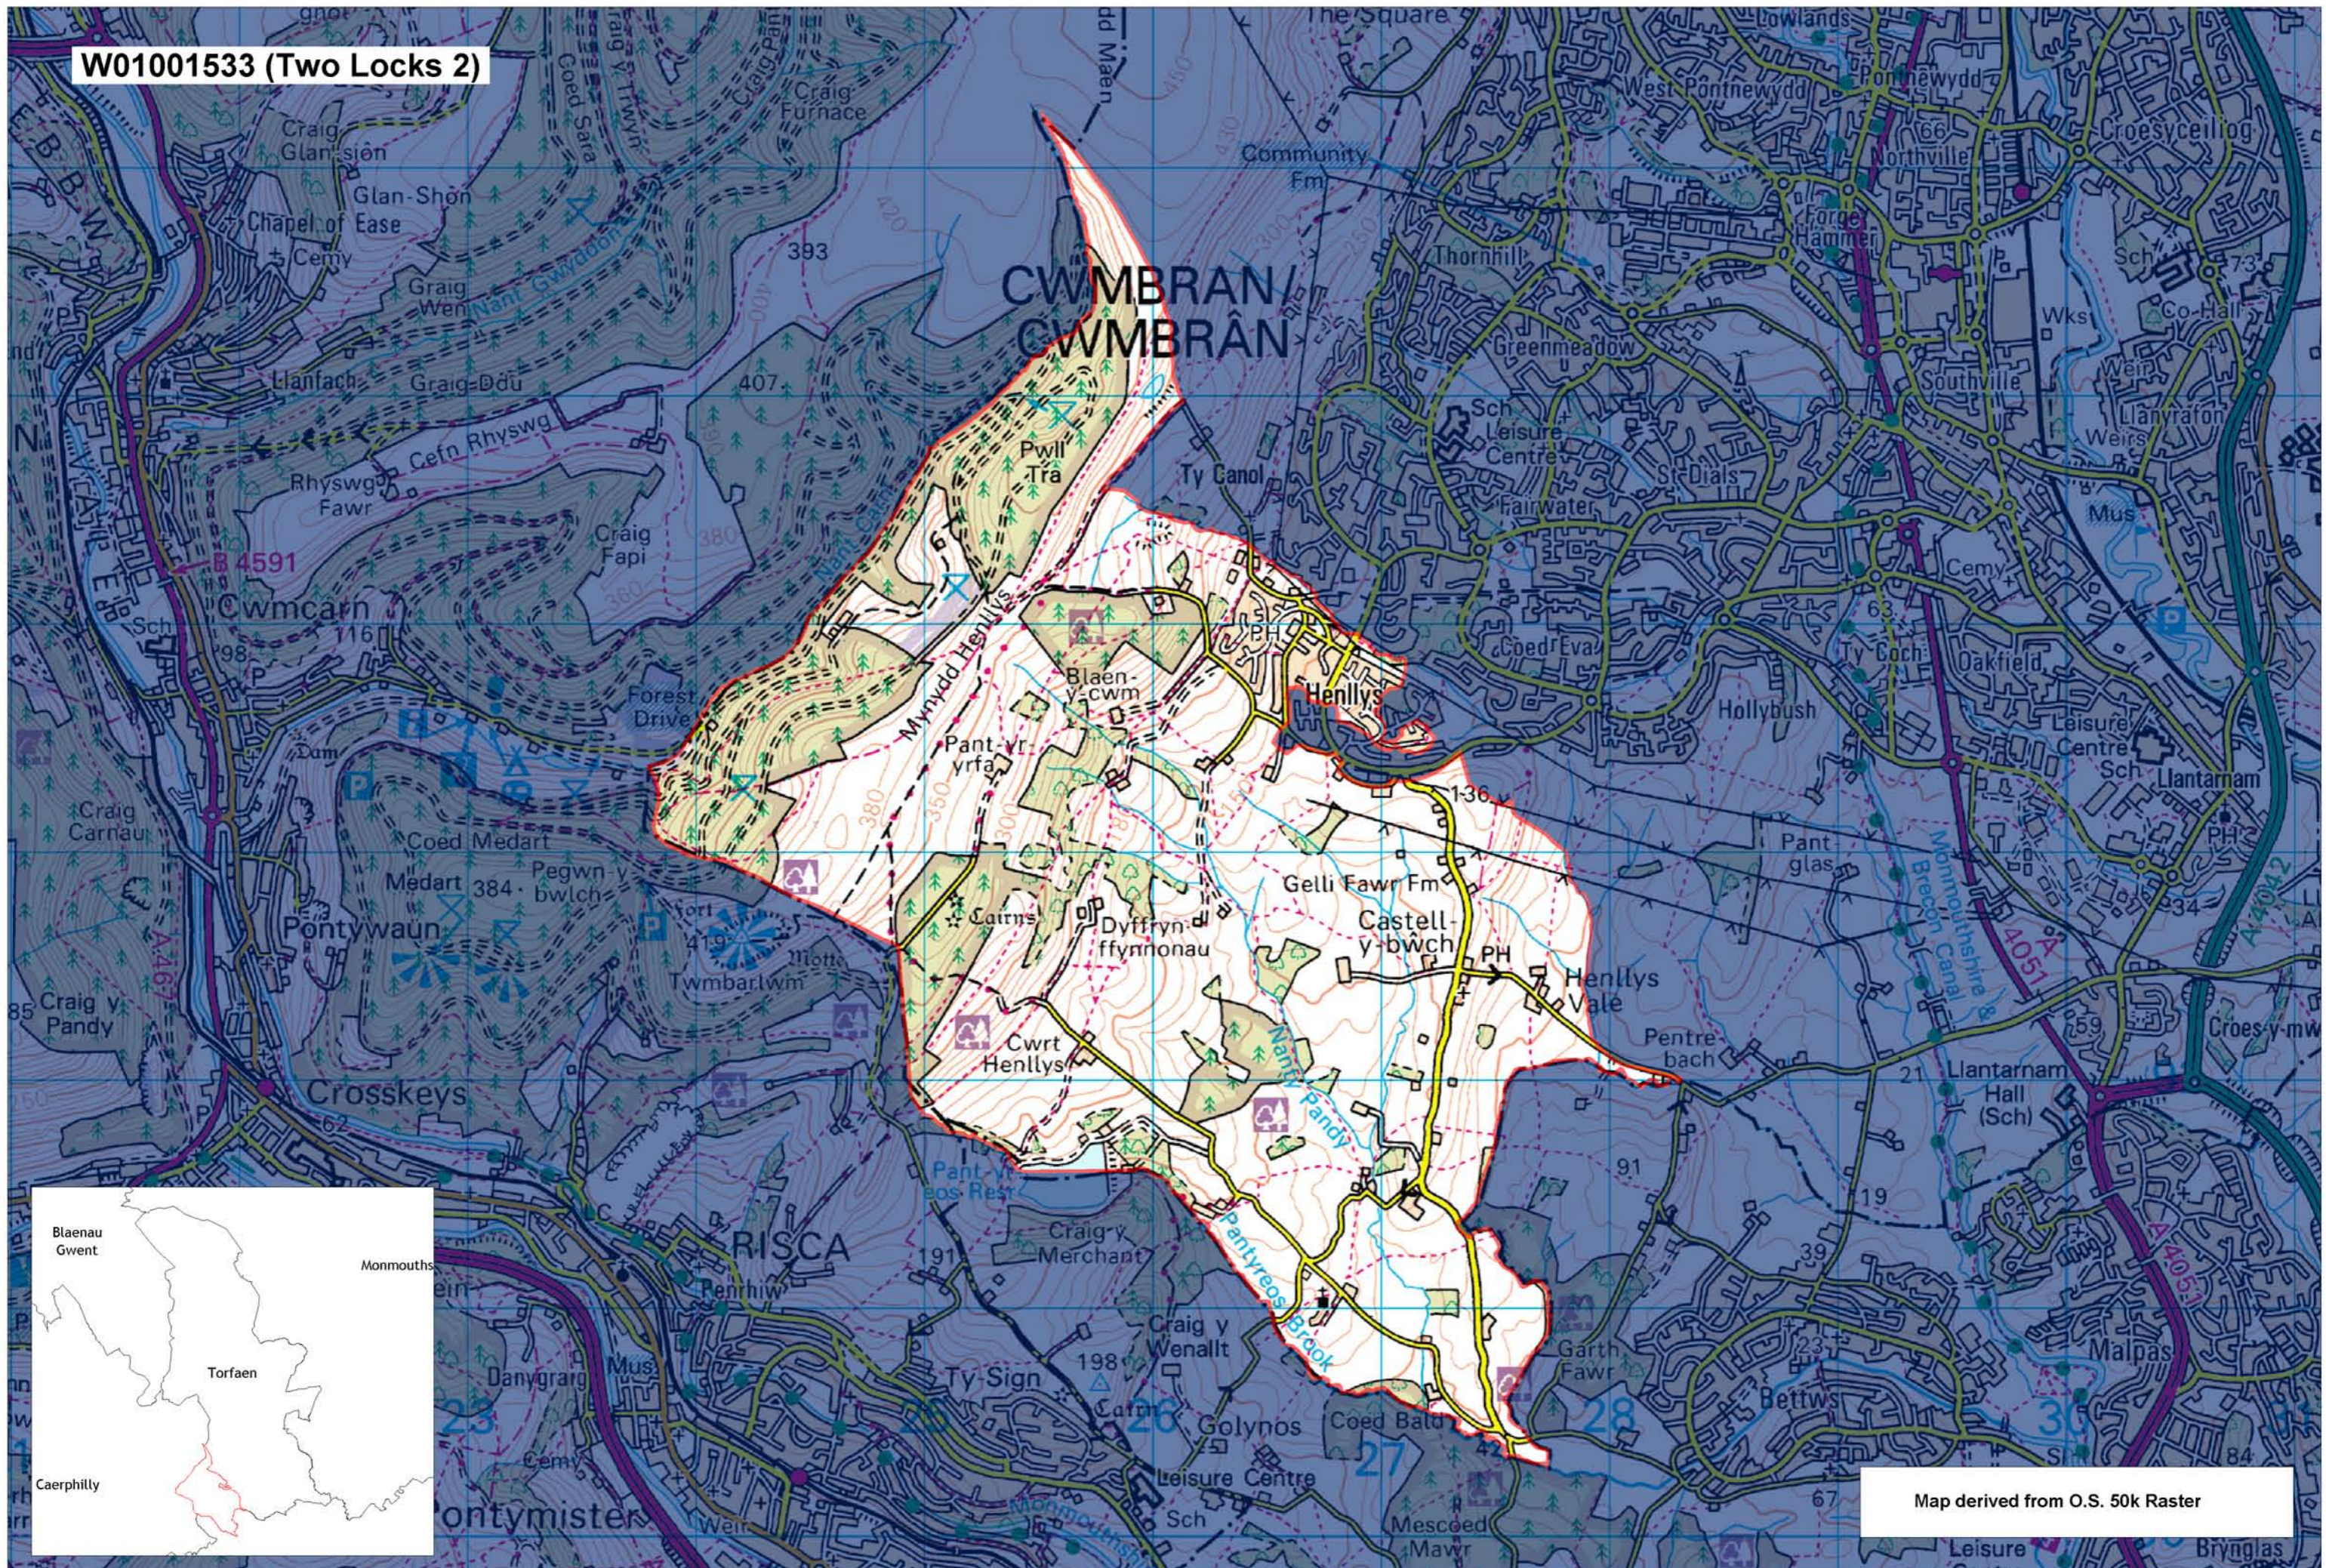

W01001533 (Two Locks 2)

Map derived from O.S. 50k Raster

This map is based upon the Ordnance Survey material with the permission of Ordnance Survey on behalf of The Controller of Her Majesty's Stationery Office. © Crown copyright 2008. Unauthorised reproduction infringes Crown copyright and may lead to prosecution or civil proceedings. Welsh Assembly Government. Licence Number: 100017916. Mae'r map hwn yn seiliedig ar ddeunydd yr Arolwg Ordnans gyda chaniatâd Arolwg Ordnans ar ran Rheolwr Llyfrau Ei Mawrhydi. © Hawffraint y Goron 2008. Mae atgynhyrchu heb ganiatâd yn torri hawffraint y Goron a gall hyn arwain at erlyniad neu achos sifil. Llywodraeth Cynulliad Cymru. Rhif trwydded 100017916.

Produced by Cartographics, Statistical Directorate, Welsh Assembly Government. Cynhyrchwyd gan Cartograffeg, Y Gyfarwyddiaeth Ystadegol, Llywodraeth Cynulliad Cymru.