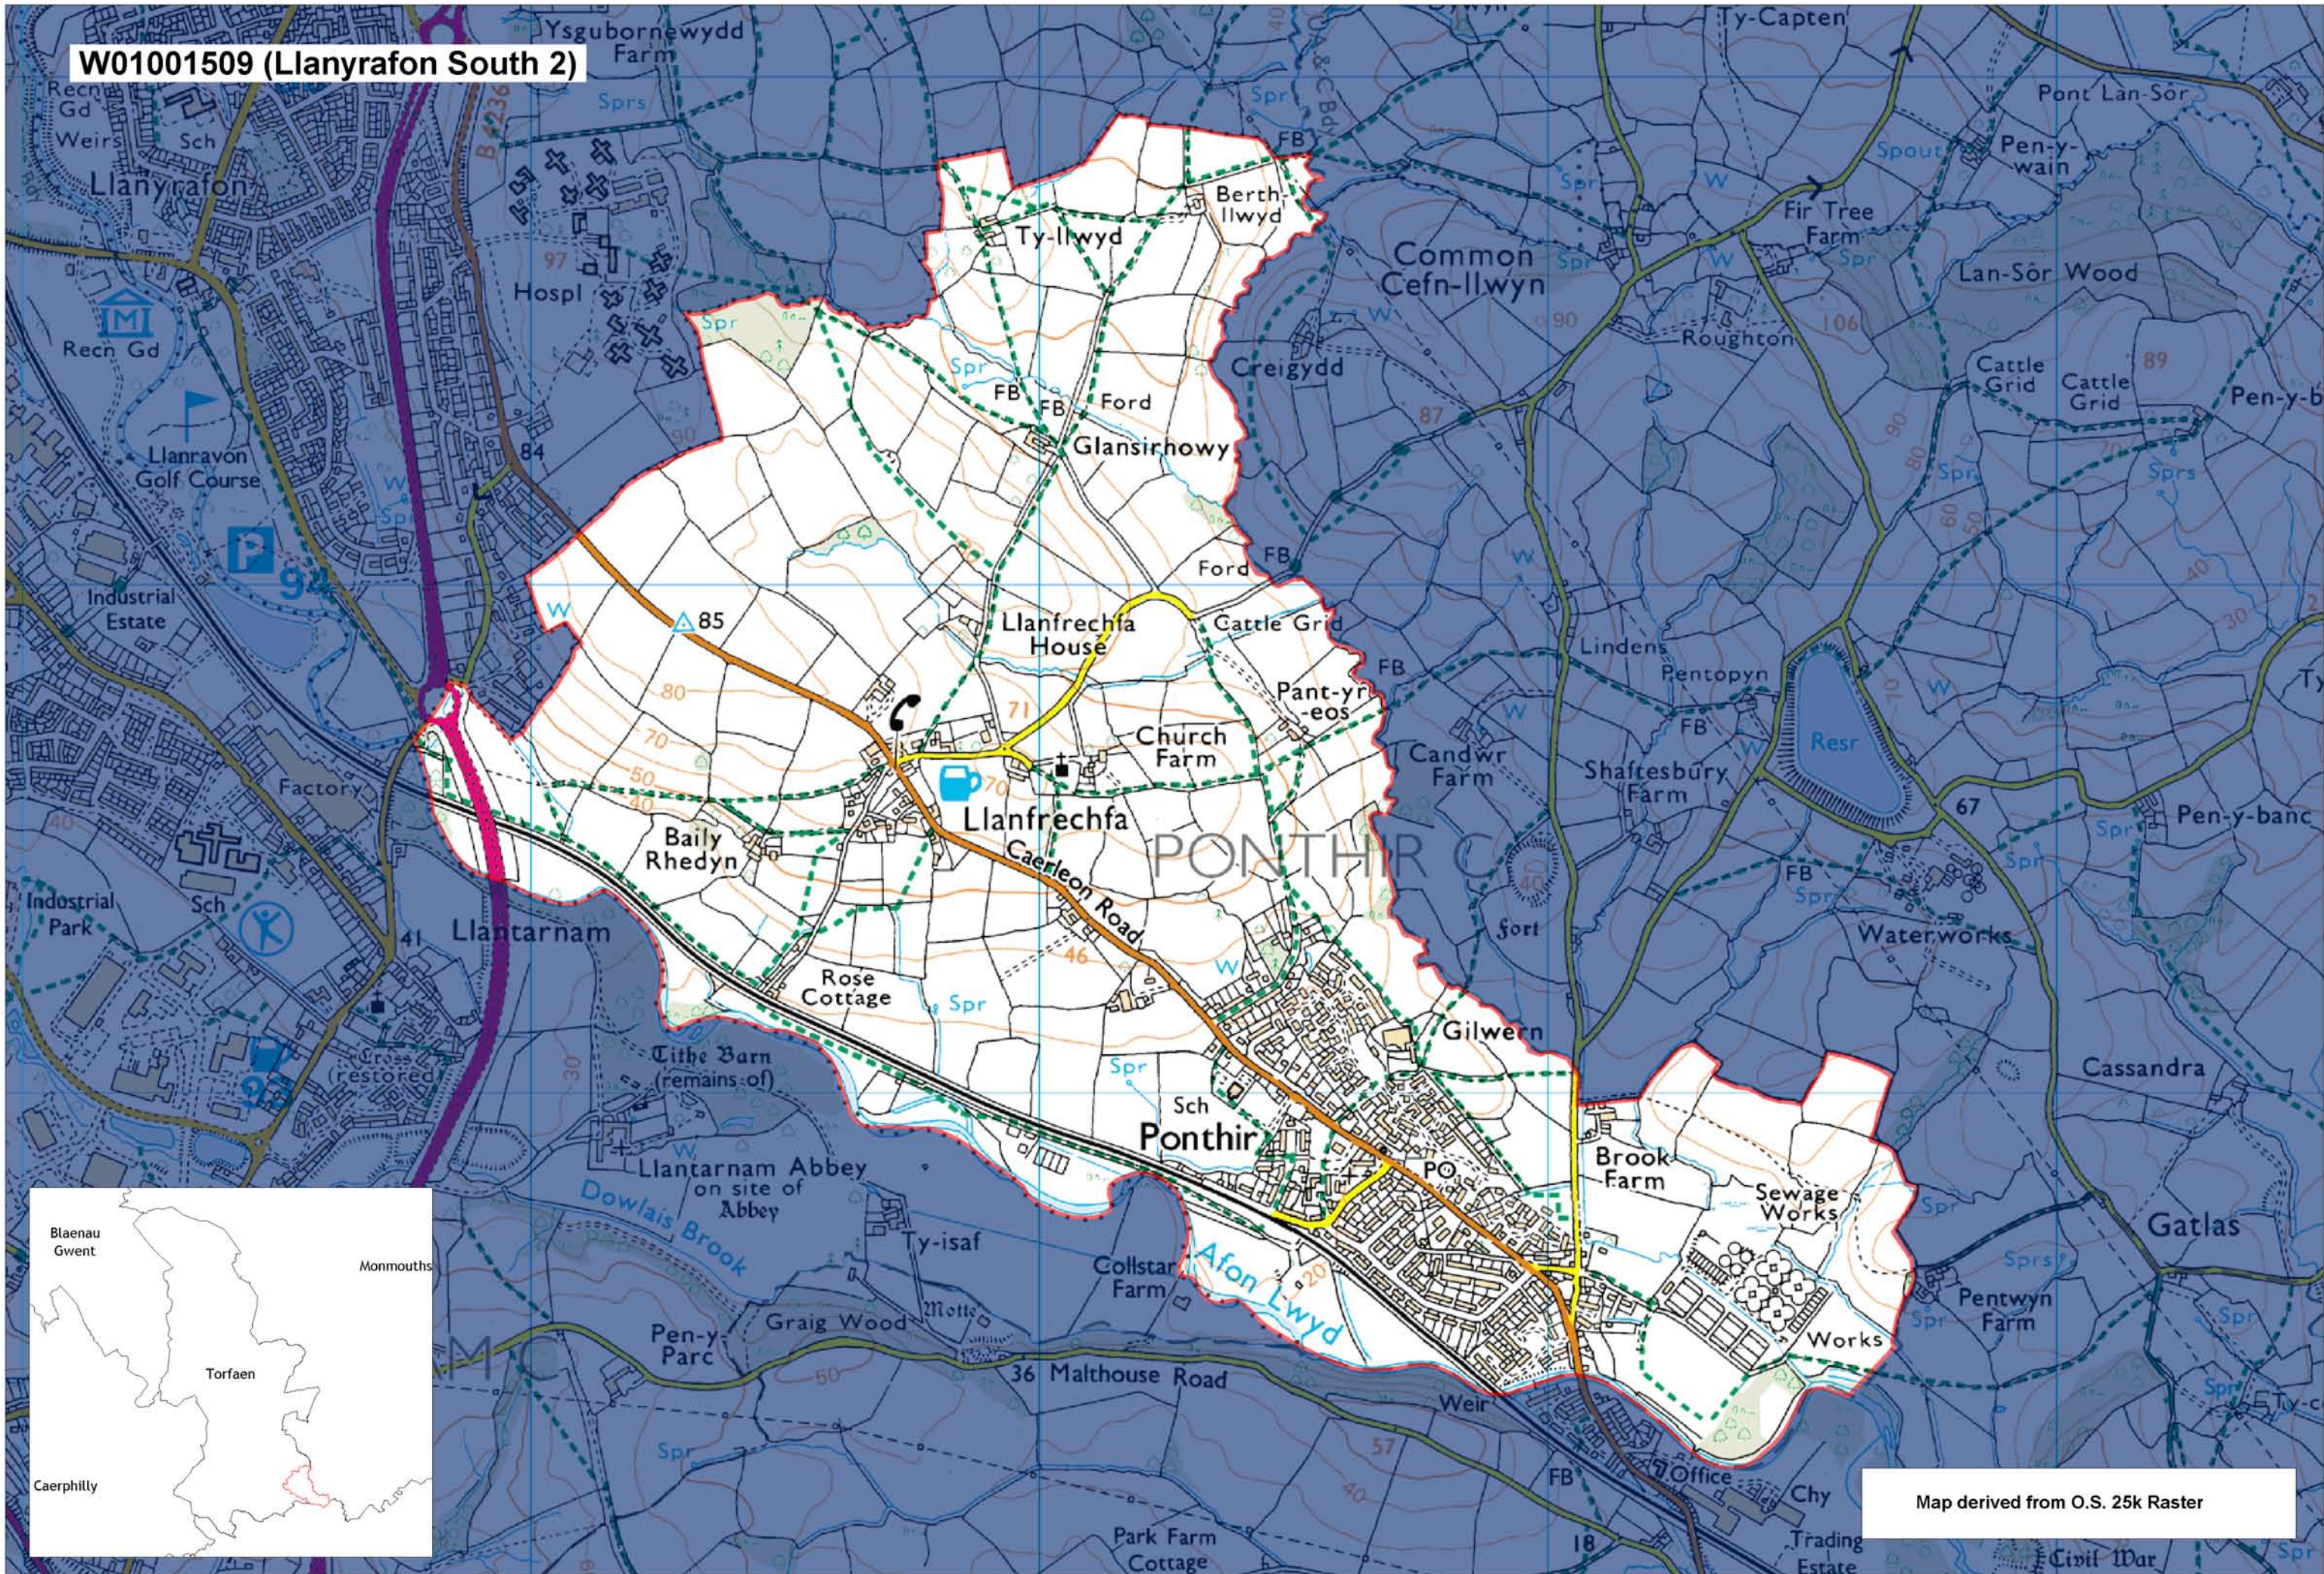

W01001509 (Llanyrafon South 2)

Map derived from O.S. 25k Raster