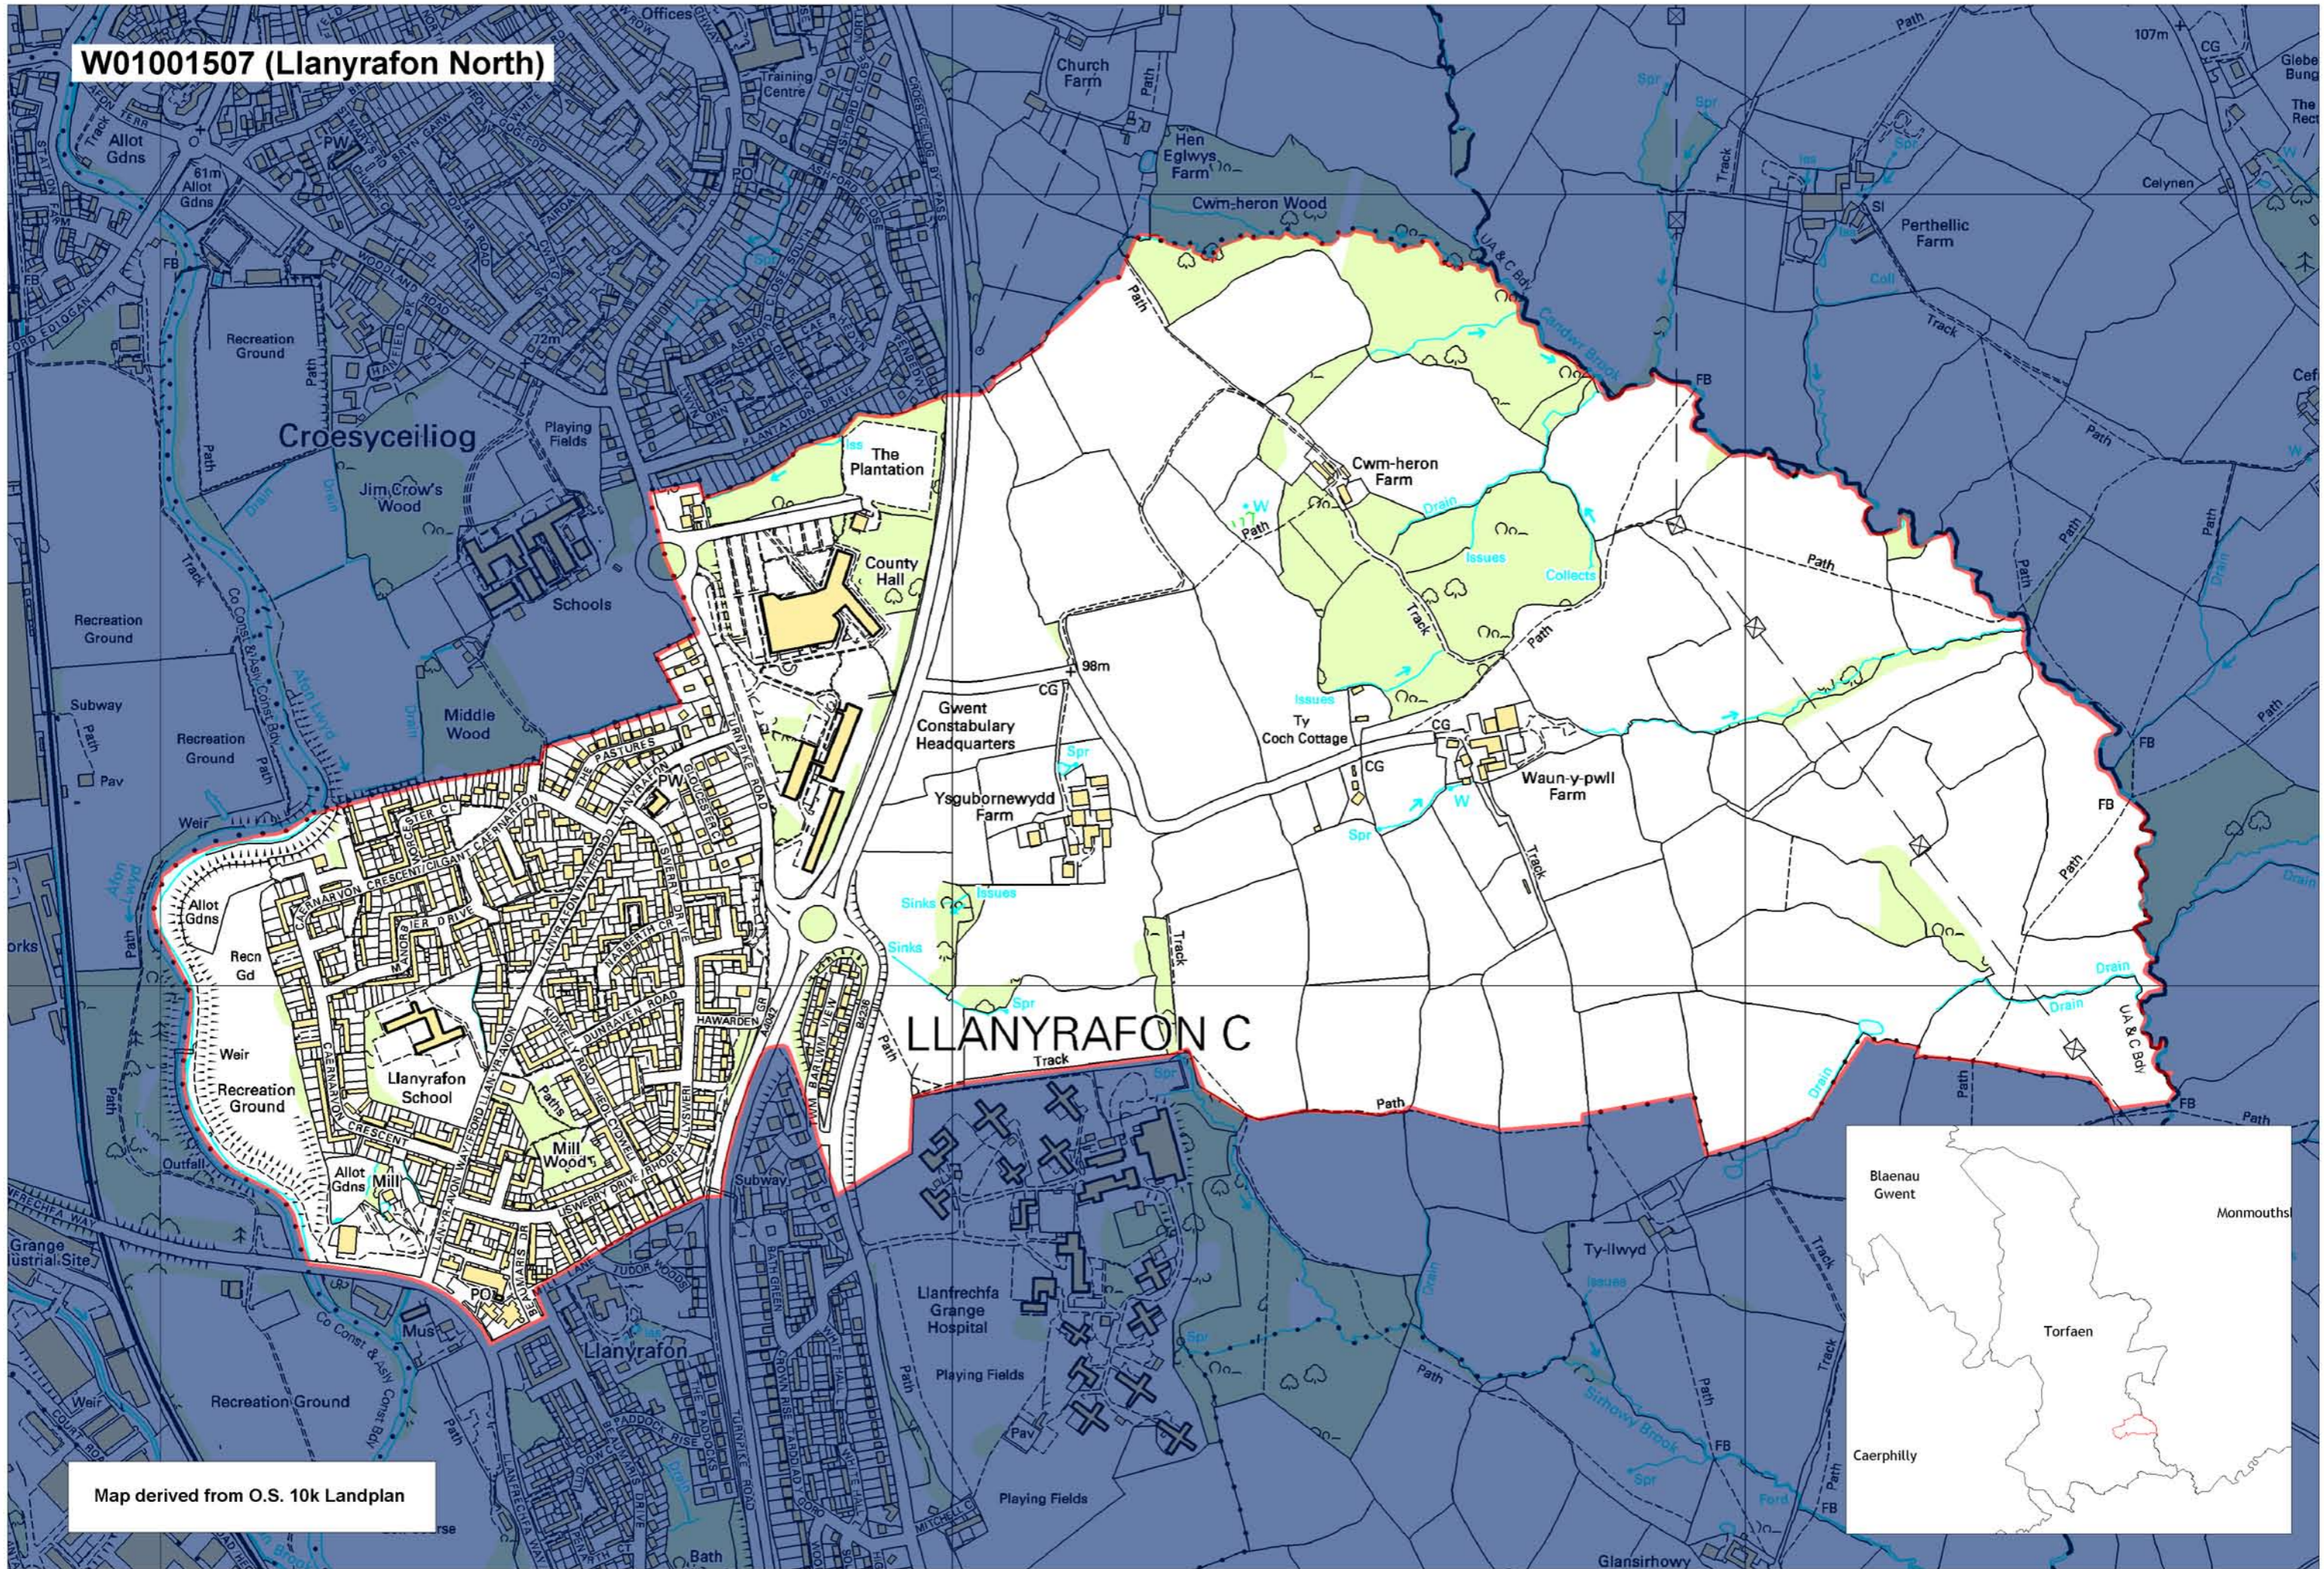

Map derived from O.S. 10k Landplan

W01001507 (Llanyrafon North)

LLANYRAFON C