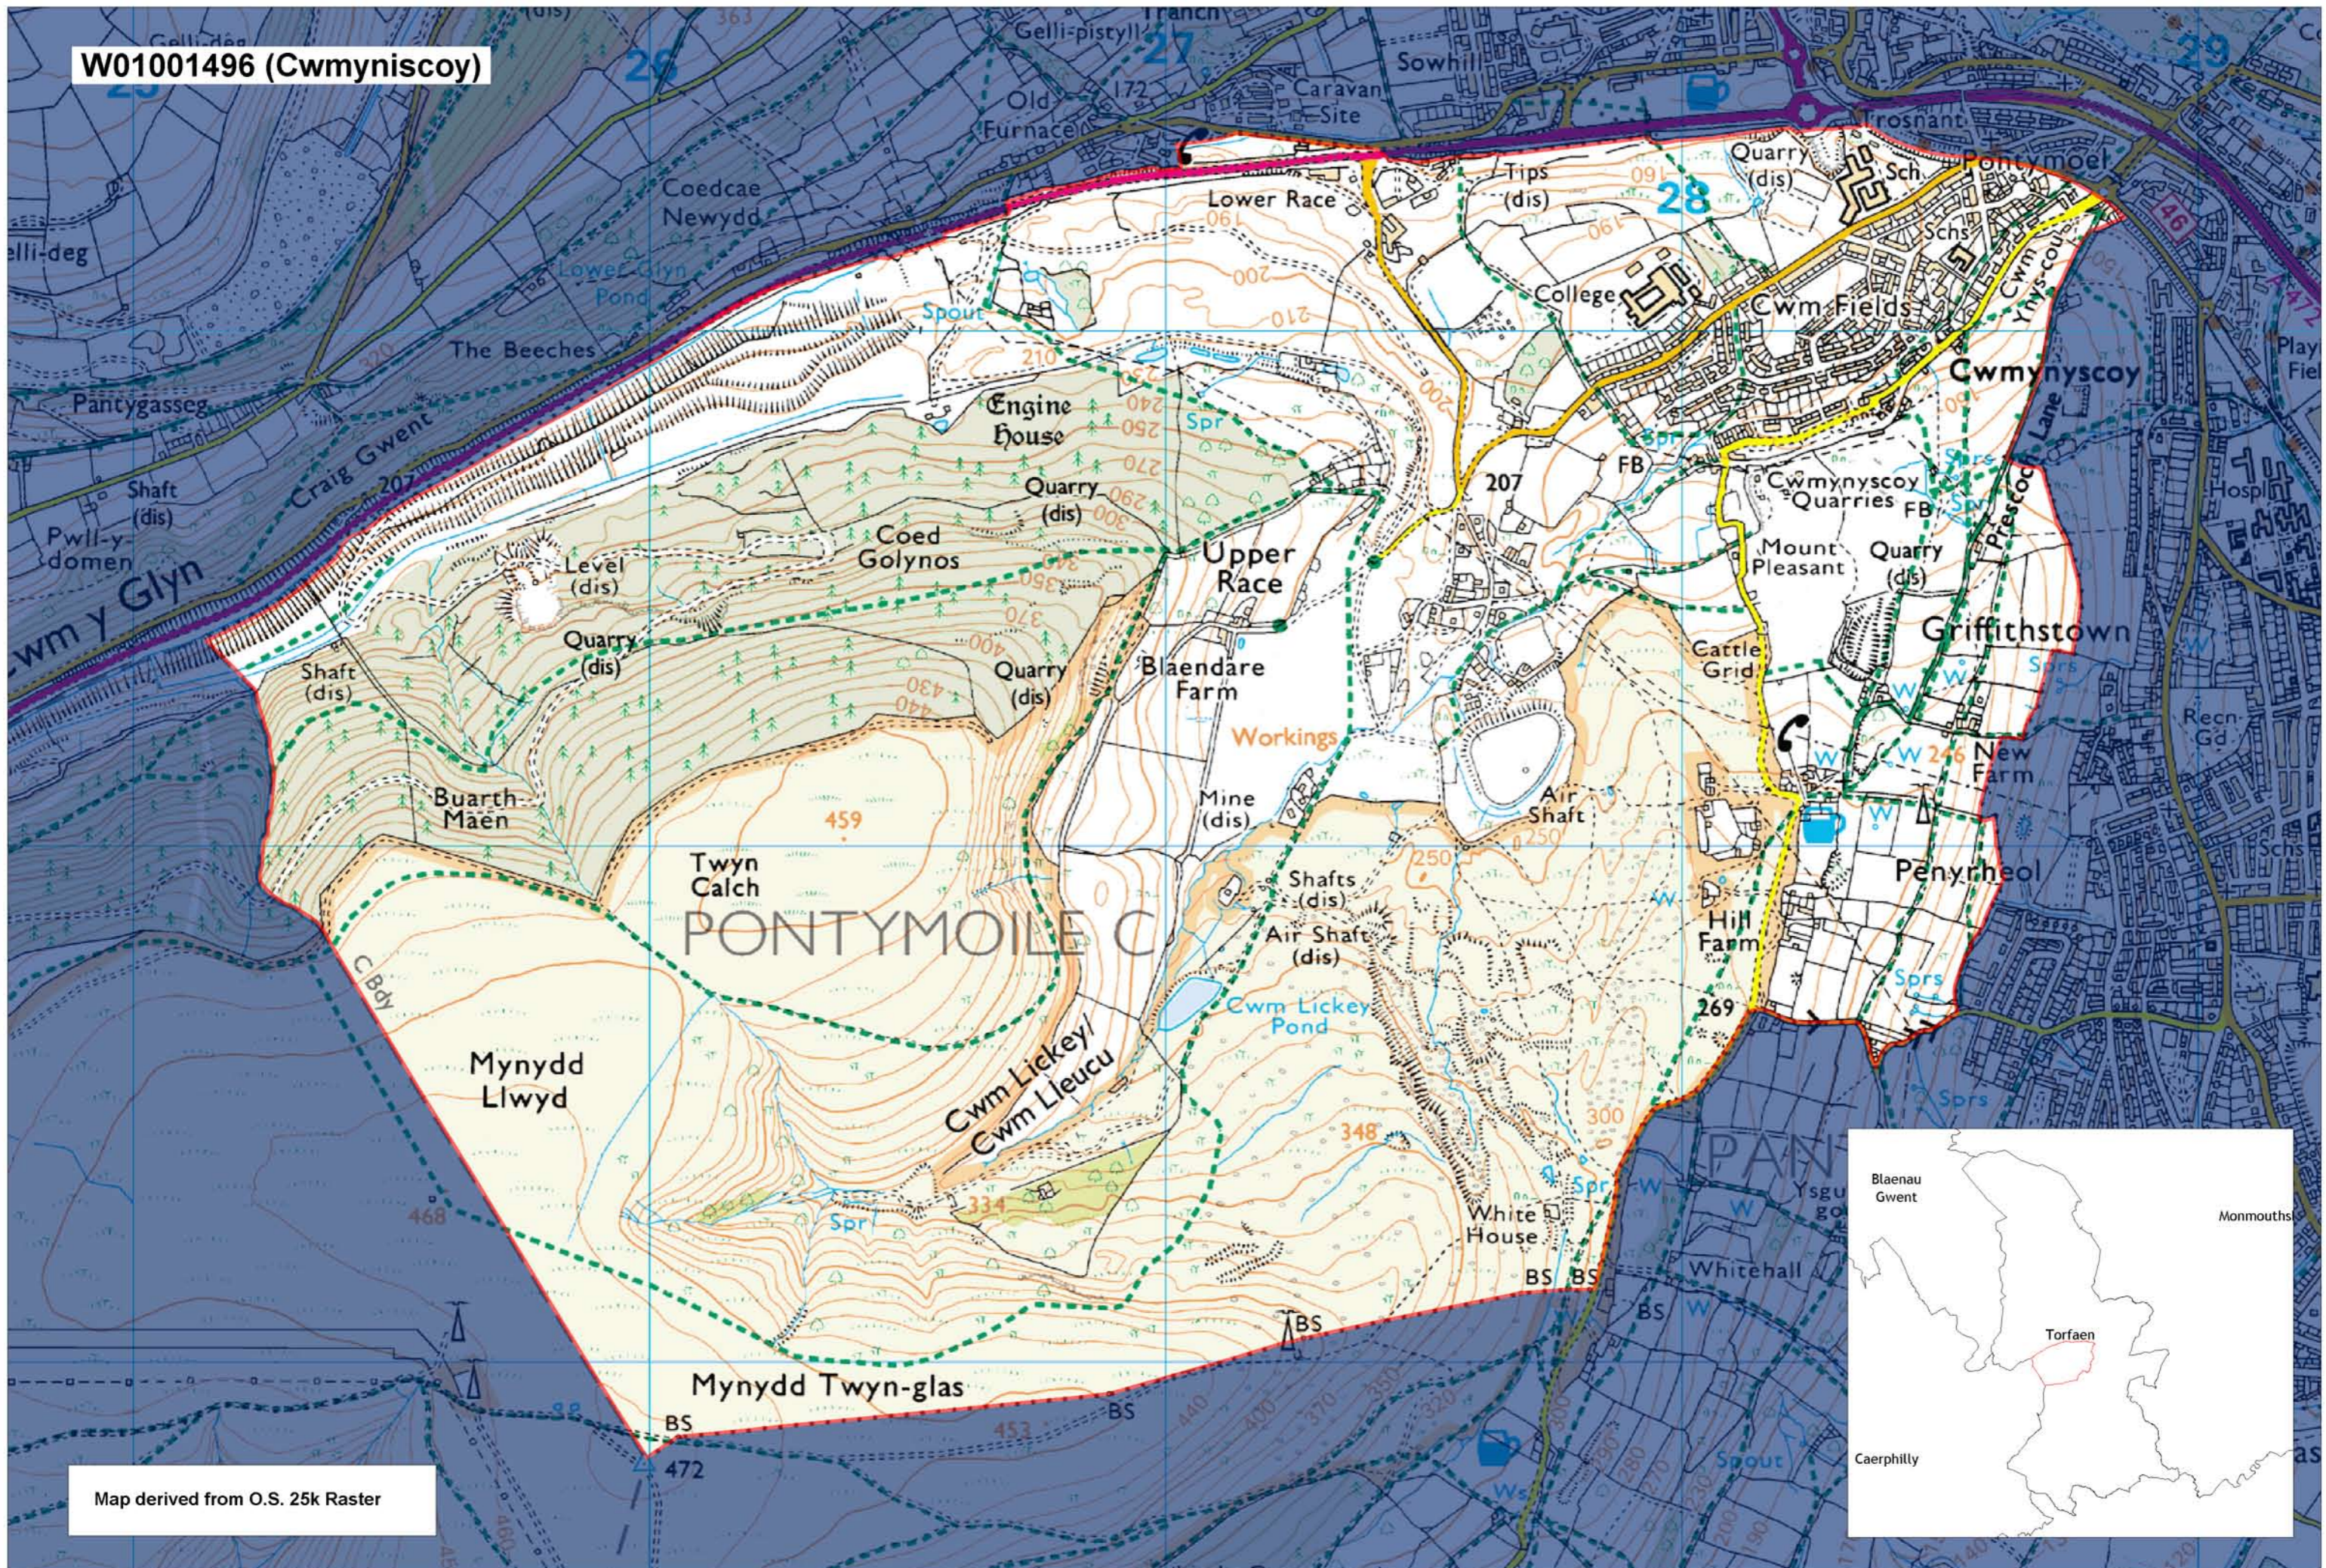

W01001496 (Cwmyniscoy)

Map derived from O.S. 25k Raster

This map is based upon the Ordnance Survey material with the permission of Ordnance Survey on behalf of The Controller of Her Majesty's Stationery Office. © Crown copyright 2008. Unauthorised reproduction infringes Crown copyright and may lead to prosecution or civil proceedings. Welsh Assembly Government. Licence Number: 100017916. Mae'r map hwn yn seiliedig ar ddeunydd yr Arolwg Ordnans gyda chaniatâd Arolwg Ordnans ar ran Rheolwr Llyfrfa Ei Mawrhydi. © Hawffraint y Goron 2008. Mae atgynhyrchu heb ganiatâd yn torri hawffraint y Goron a gall hyn arwain at erlyniad neu achos sifil. Llywodraeth Cynulliad Cymru. Rhif trwydded 100017916.

Produced by Cartographics, Statistical Directorate, Welsh Assembly Government. Cynhyrchwyd gan Cartograffeg, Y Gylarwyddiaeth Ystadegol, Llywodraeth Cynulliad Cymru.