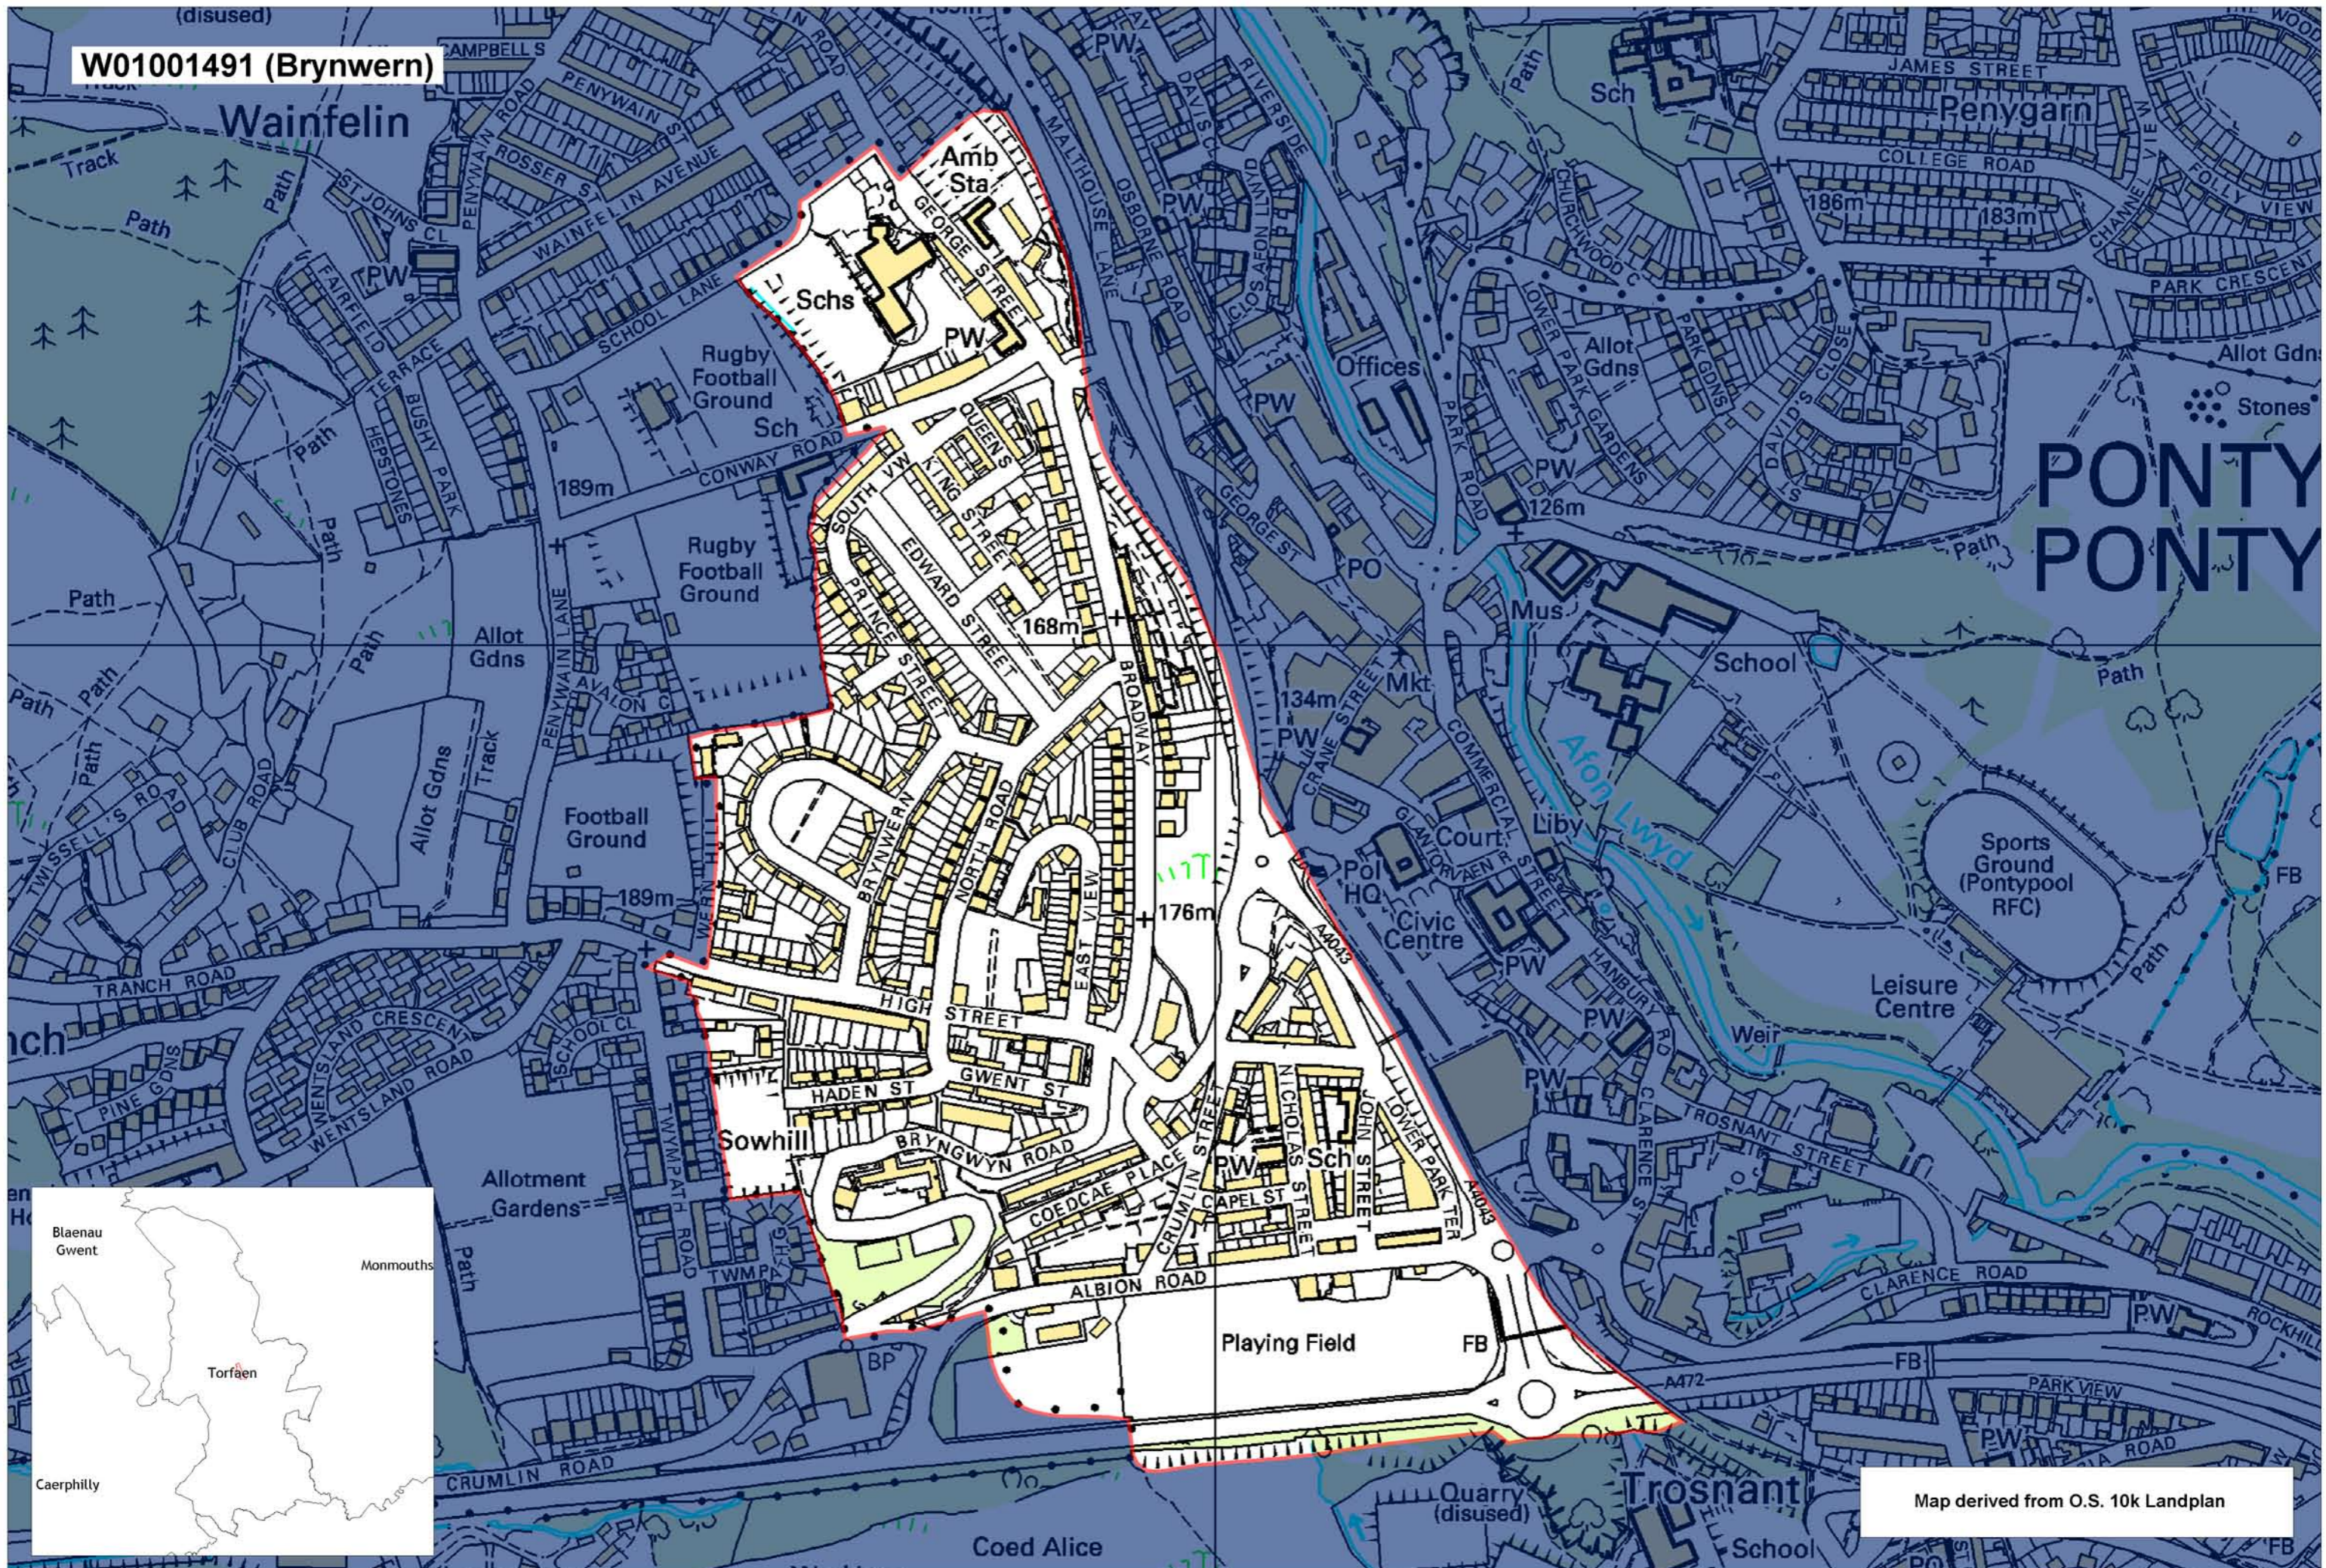

W01001491 (Brynwern)

Wainfelin

PONTY  
PONTY

Map derived from O.S. 10k Landplan