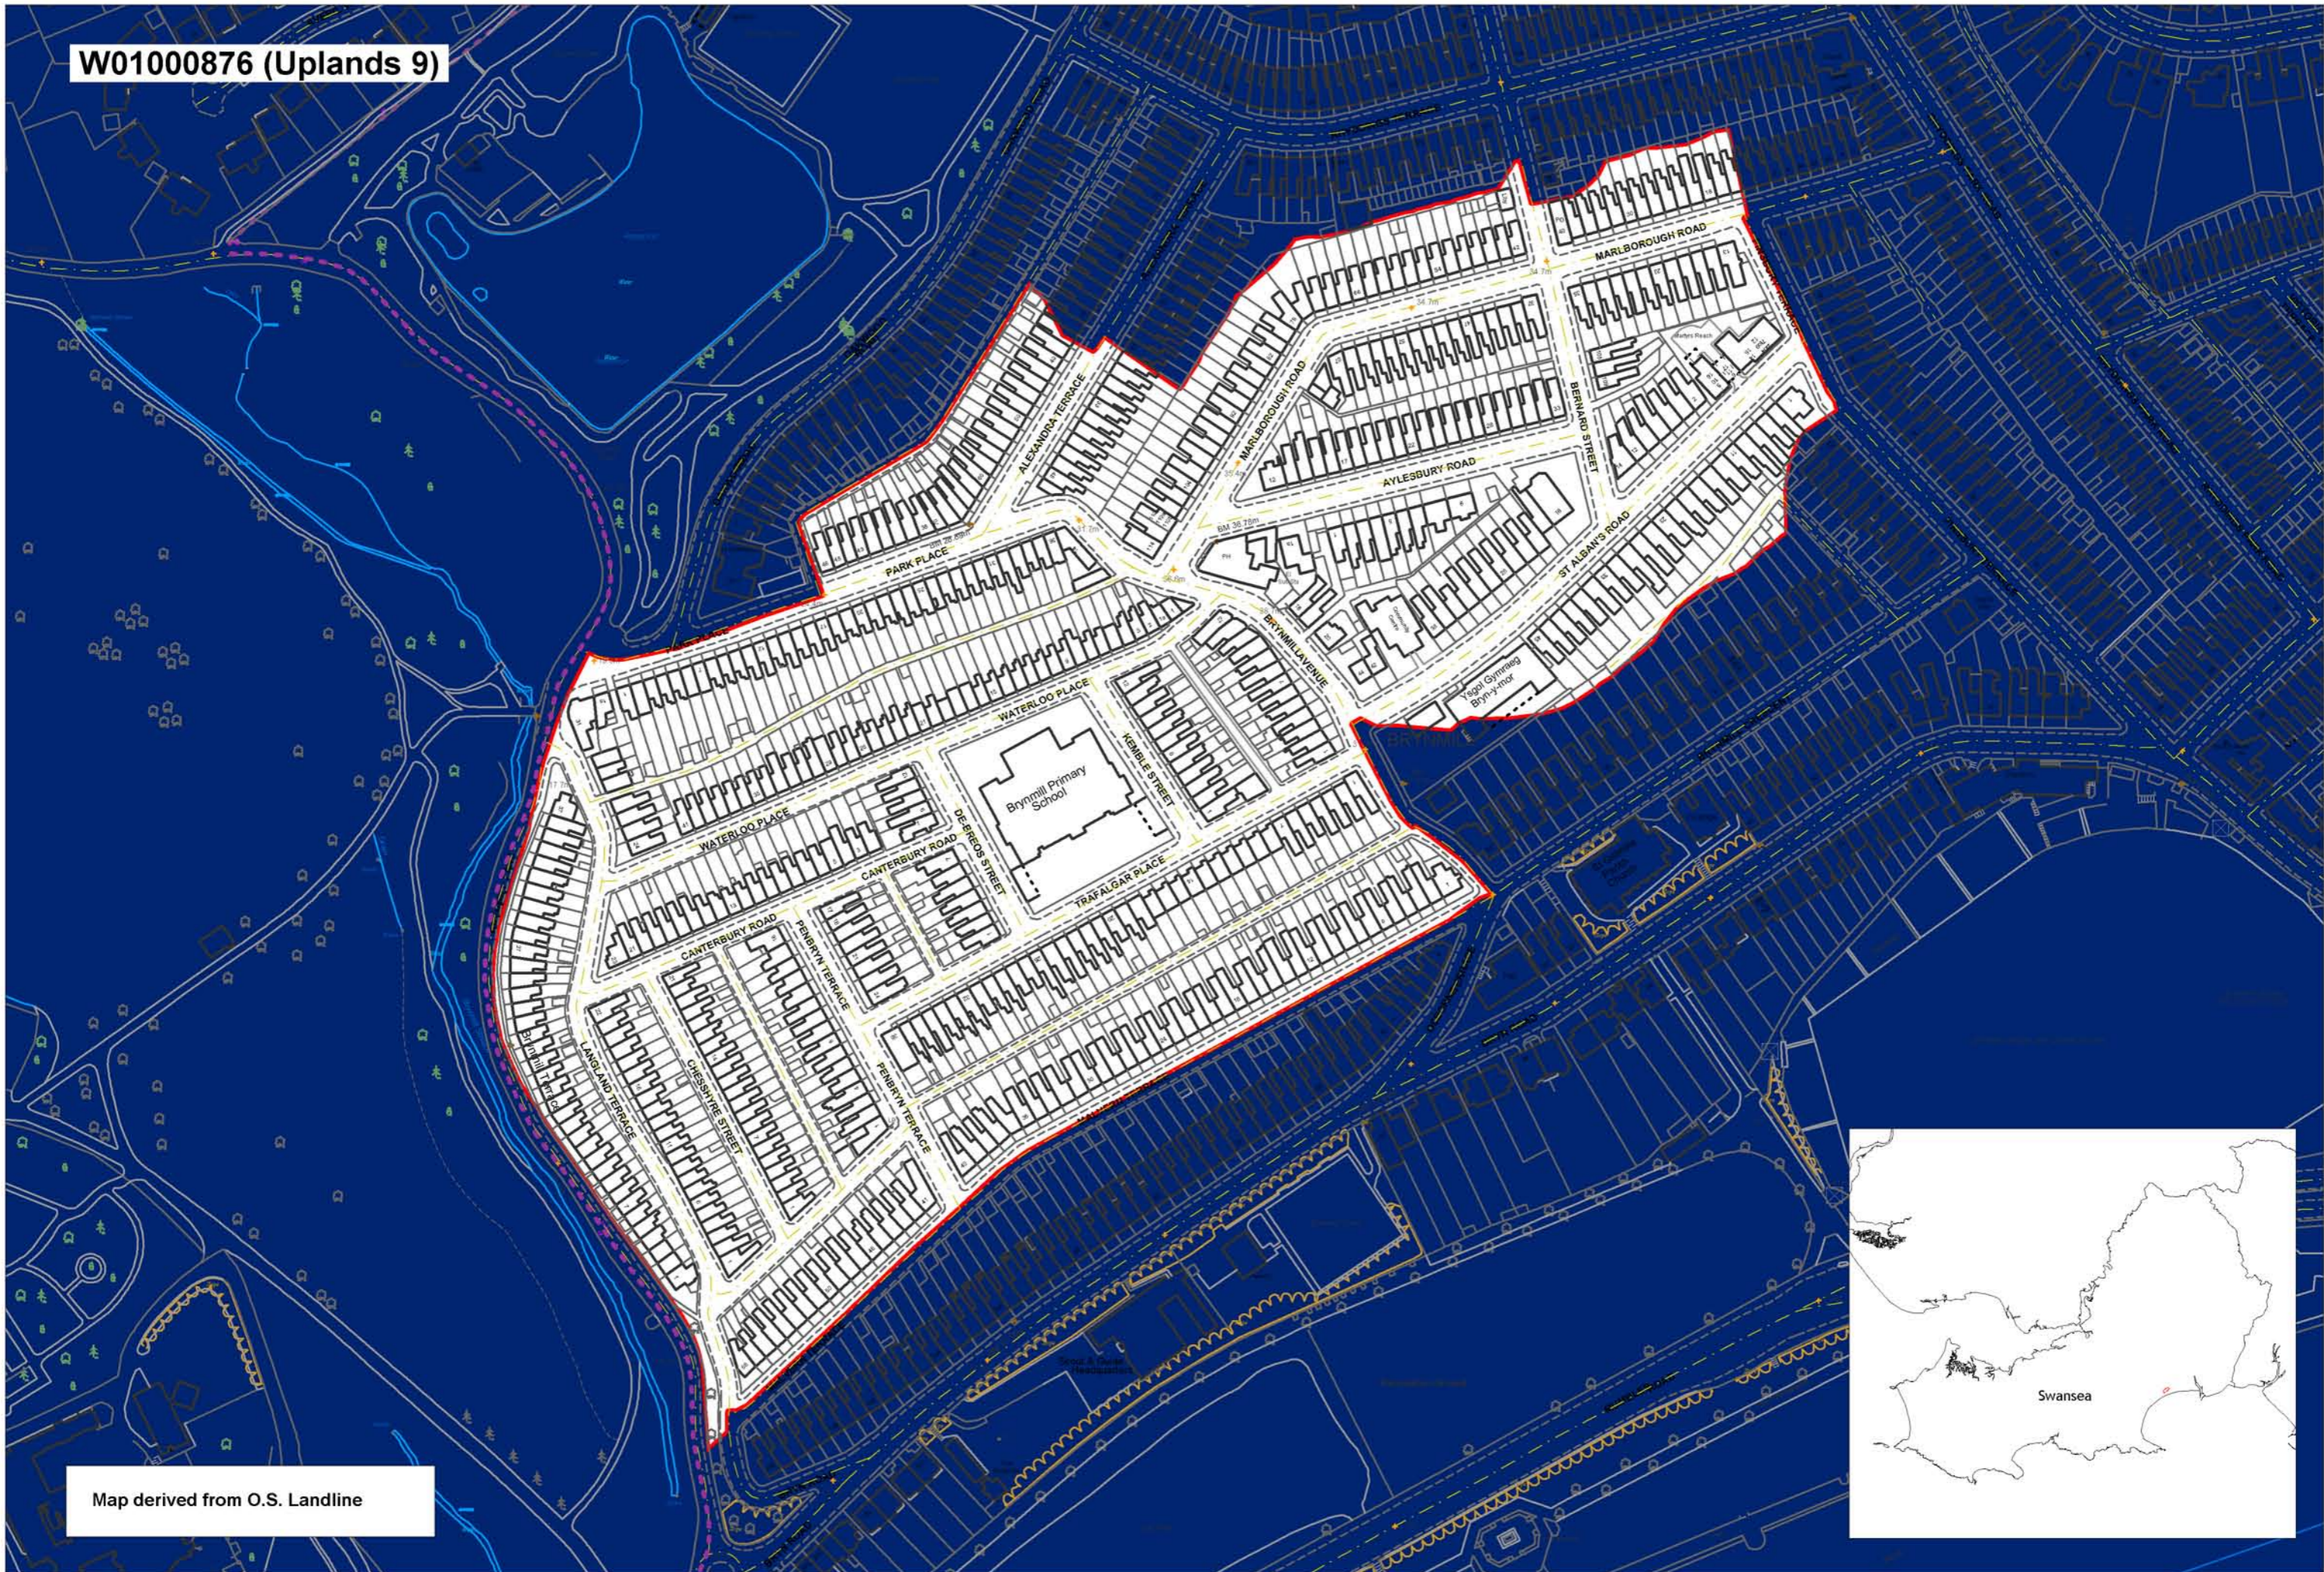

W01000876 (Uplands 9)

Map derived from O.S. Landline