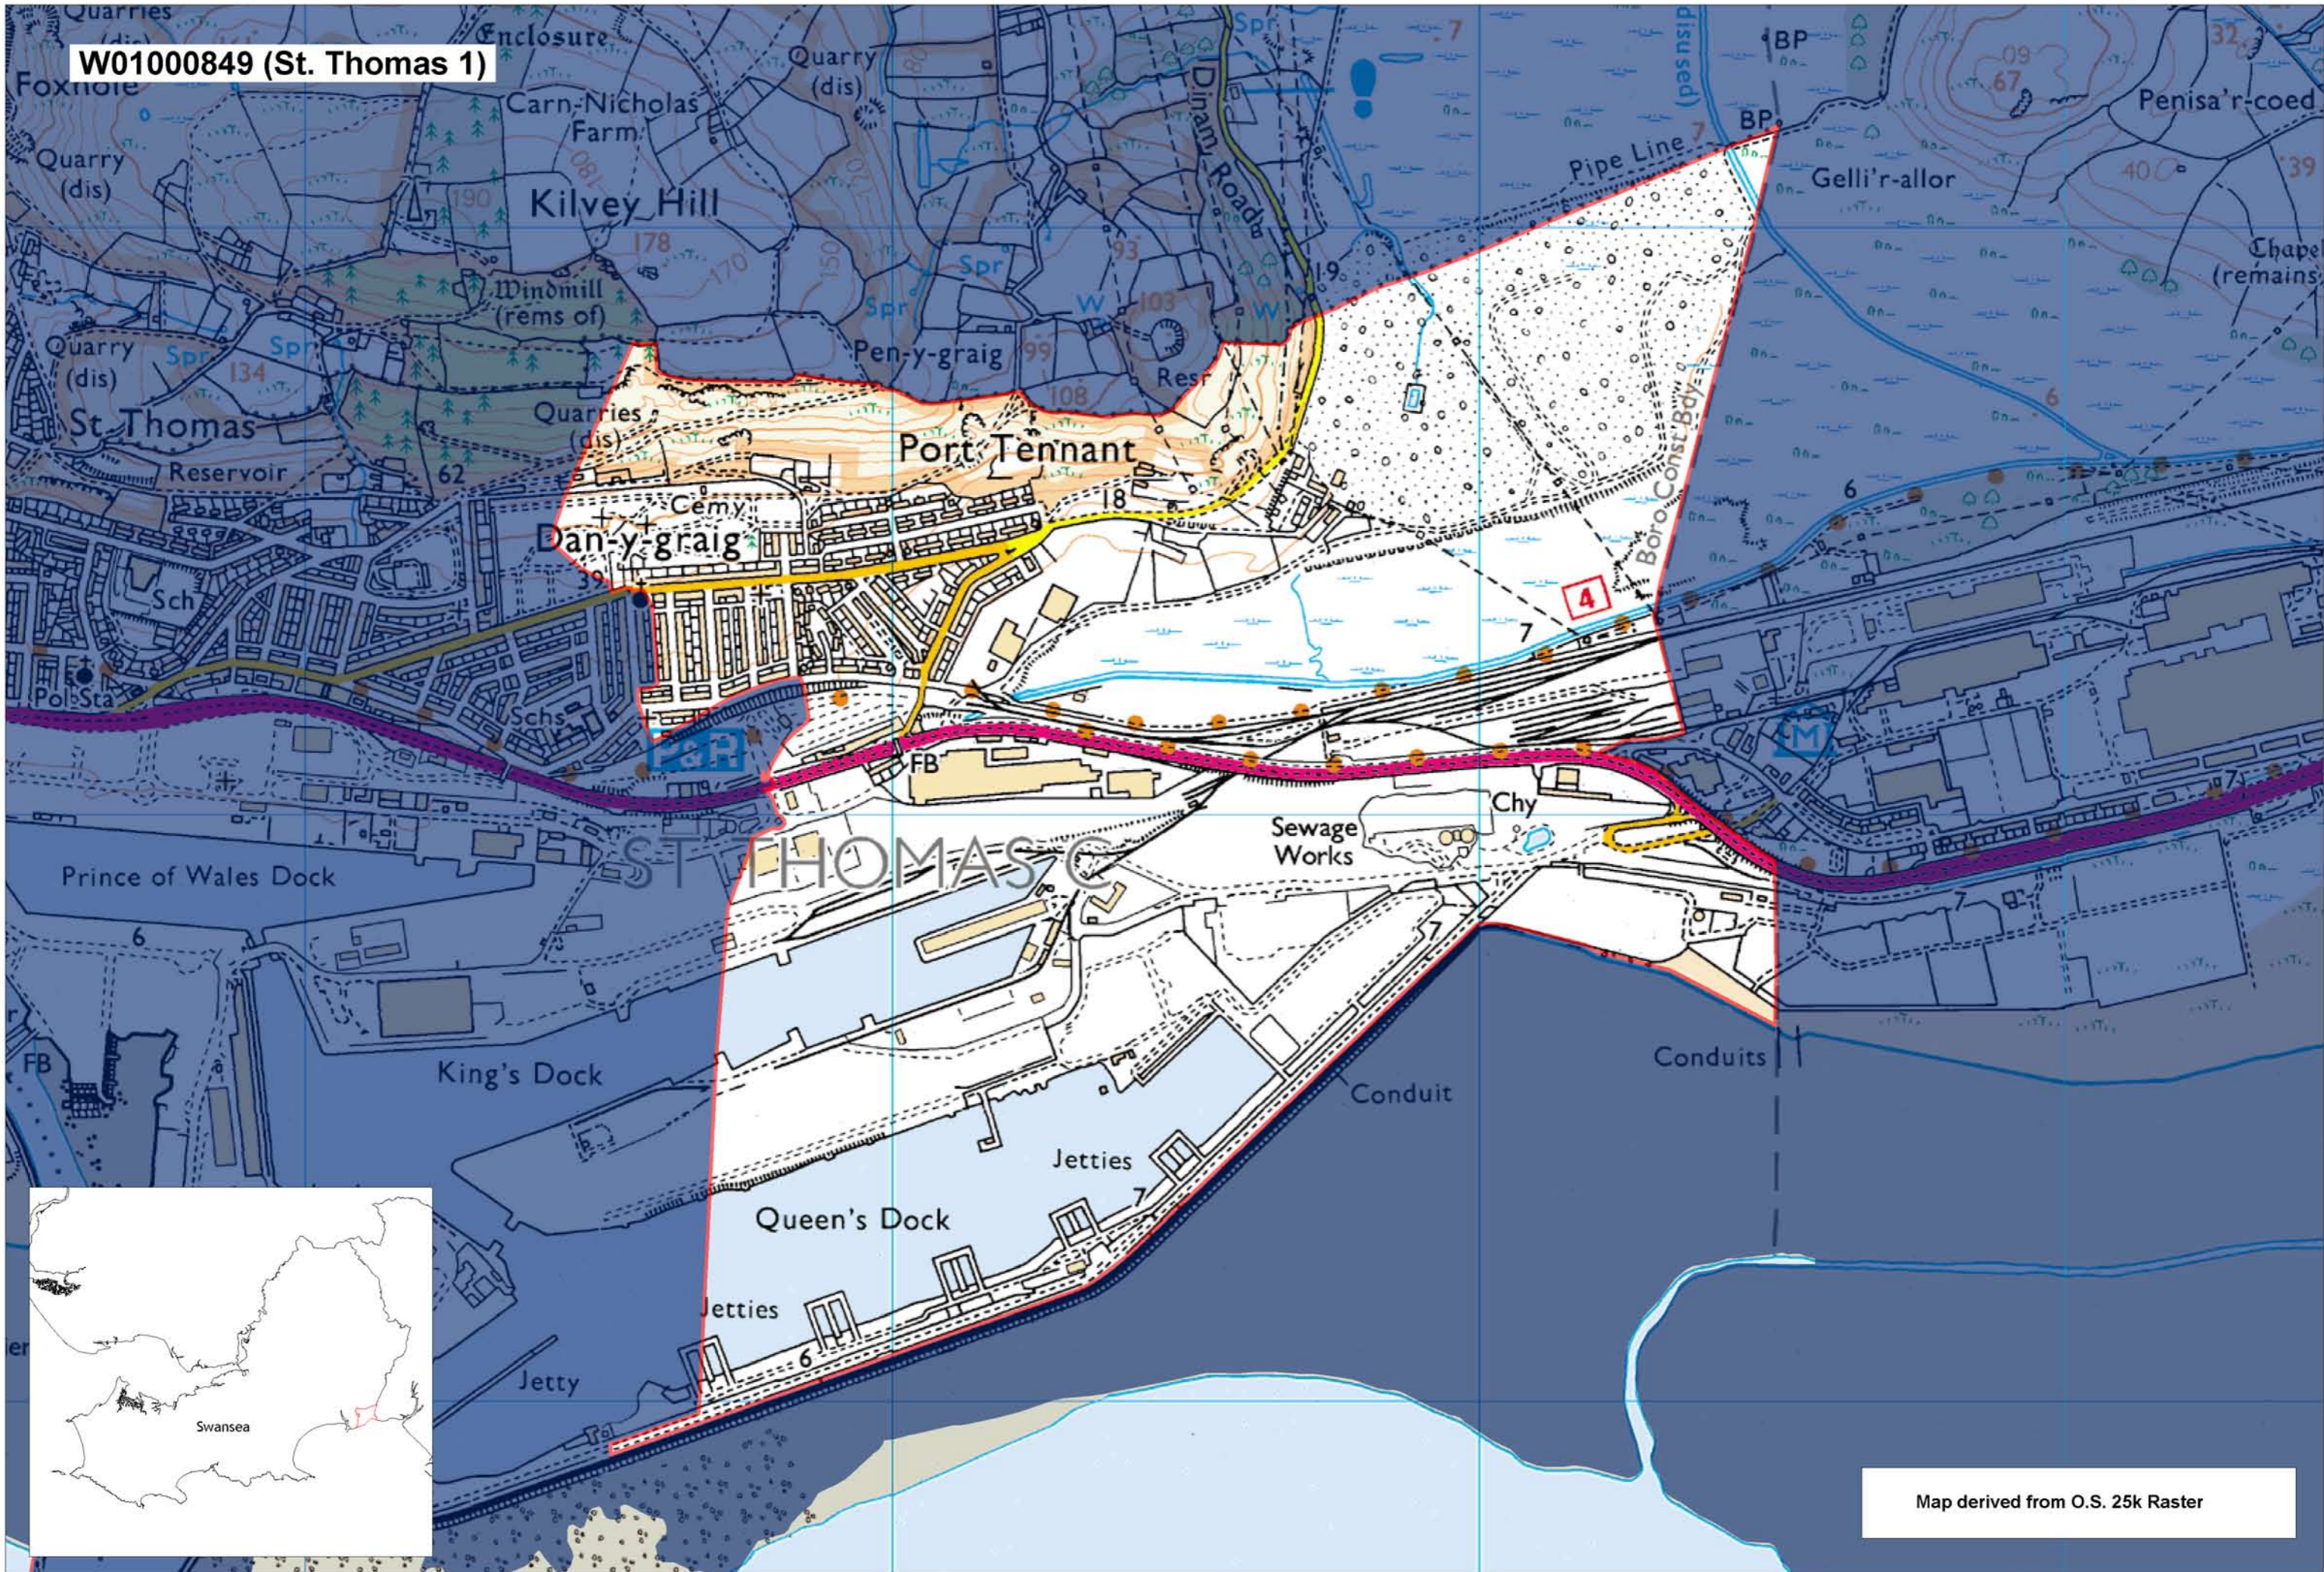

W01000849 (St. Thomas 1)

Map derived from O.S. 25k Raster