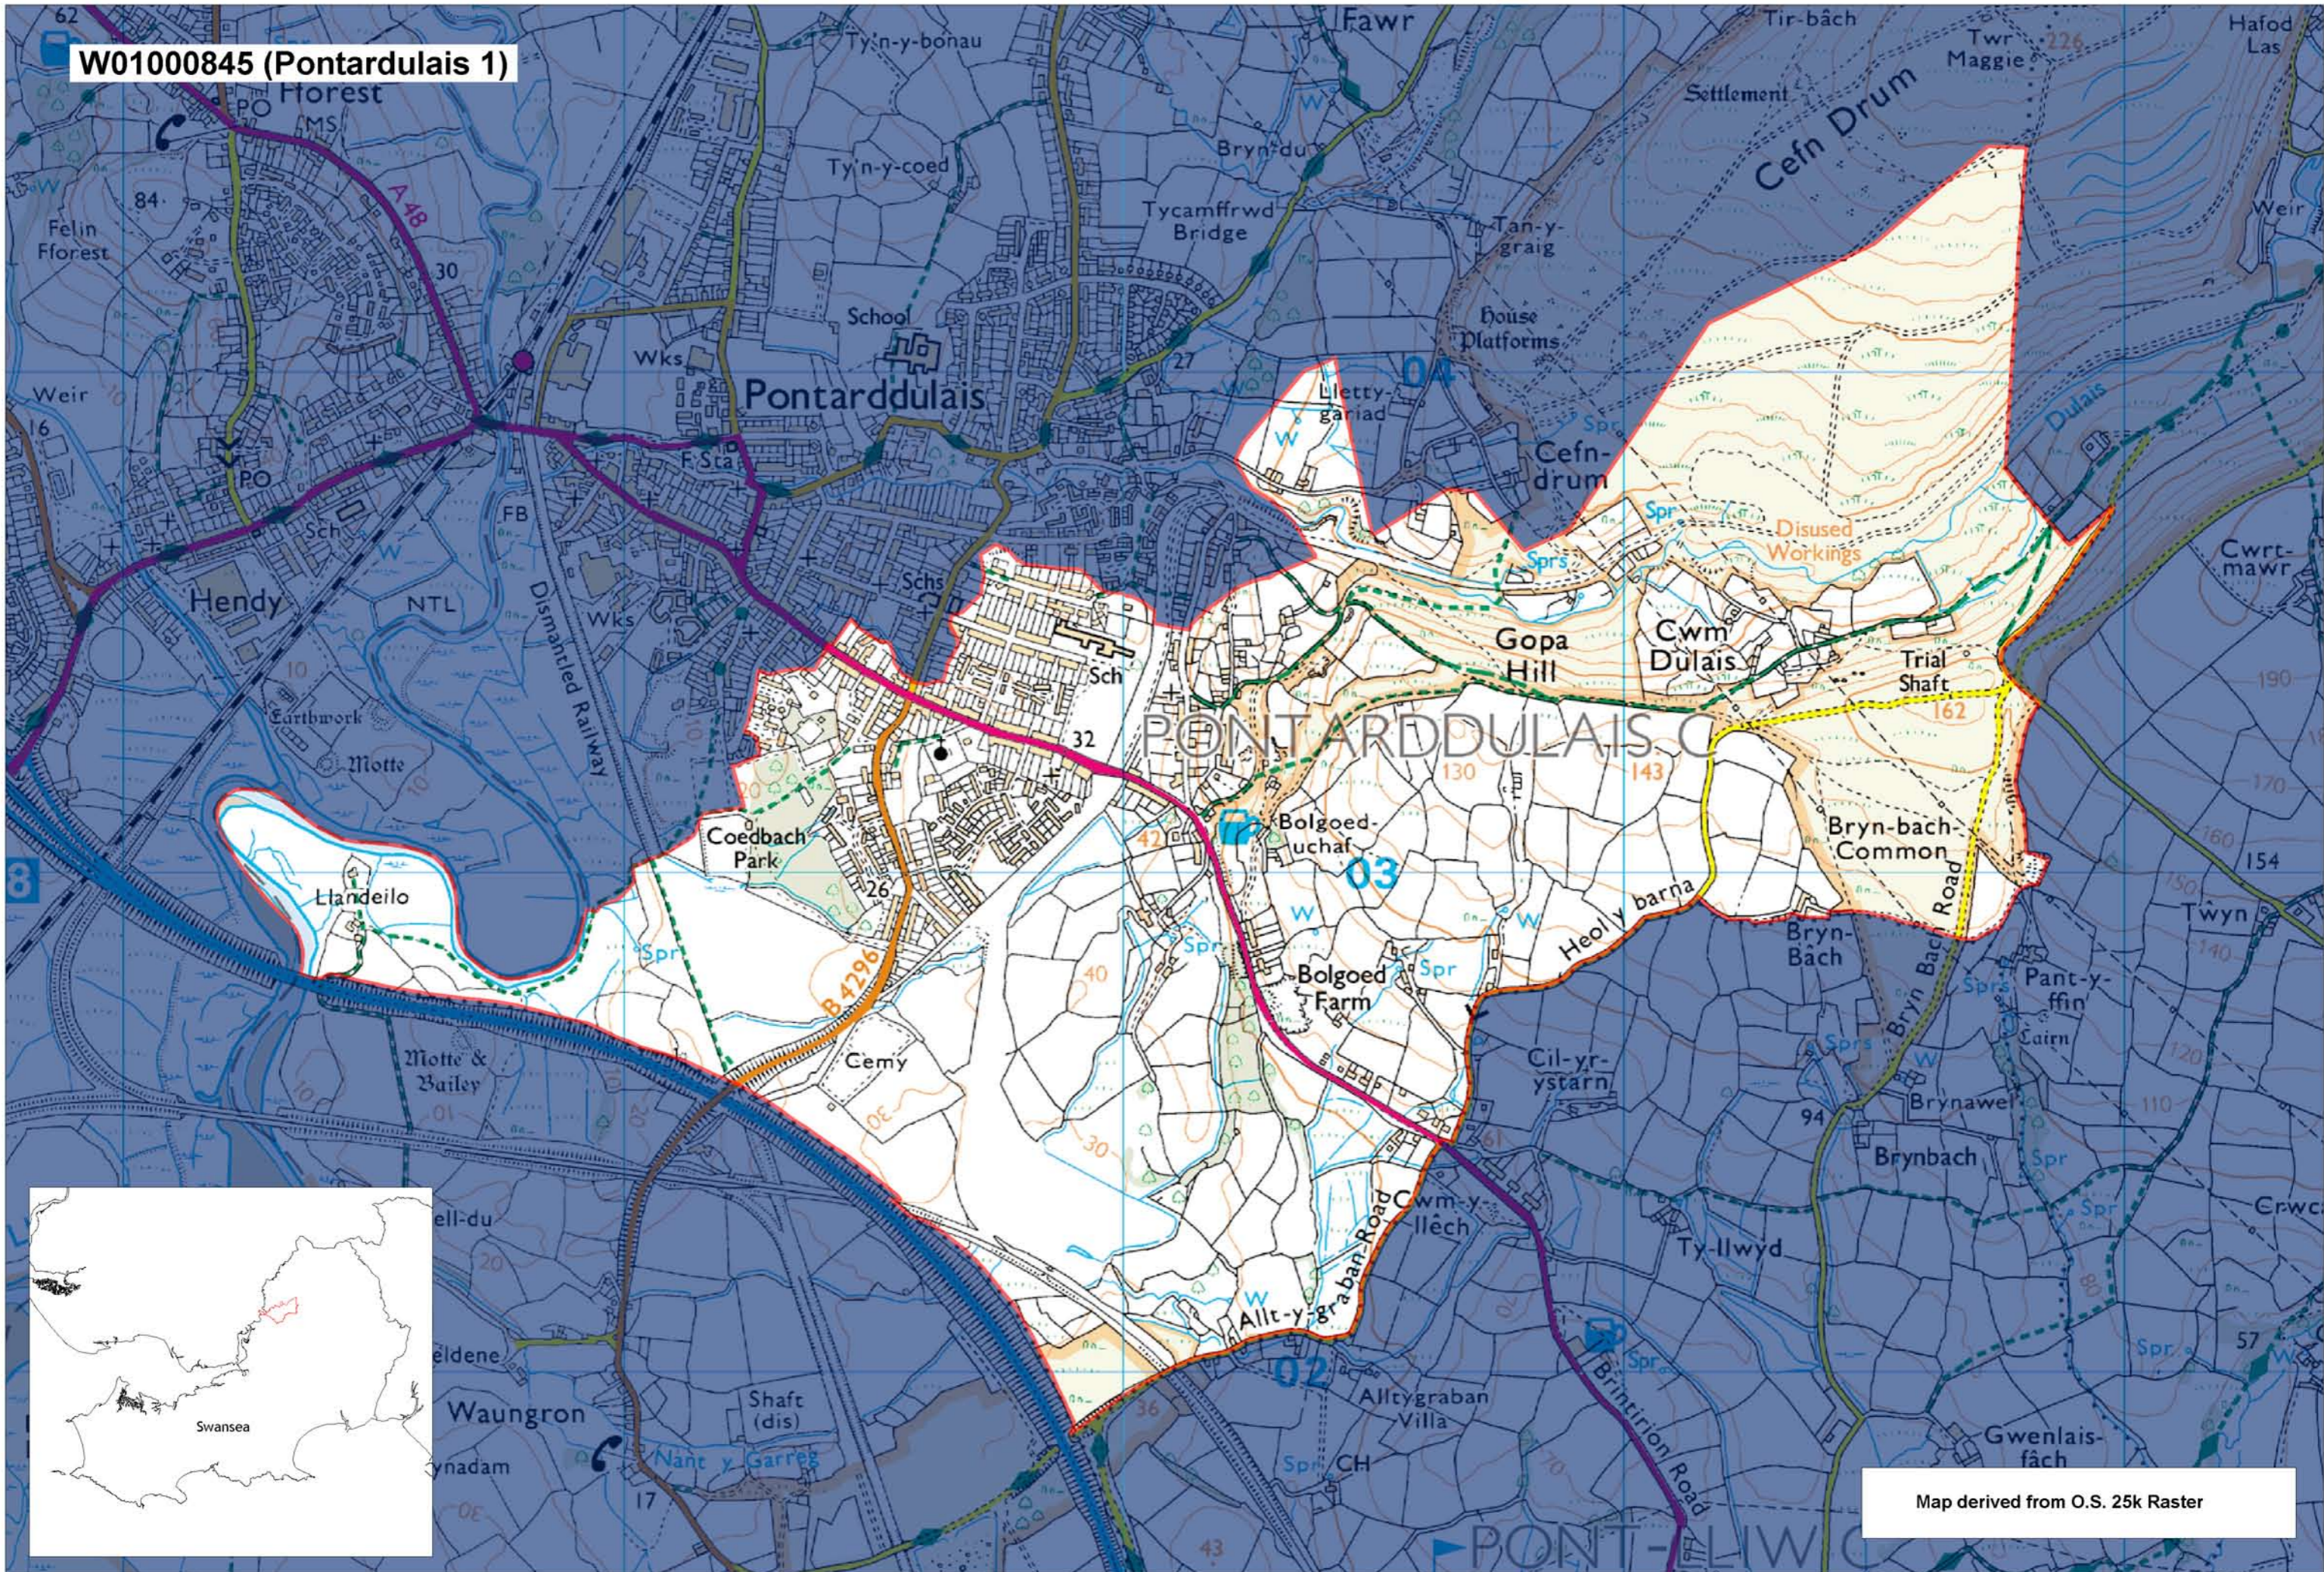

W01000845 (Pontarddulais 1)

Map derived from O.S. 25k Raster