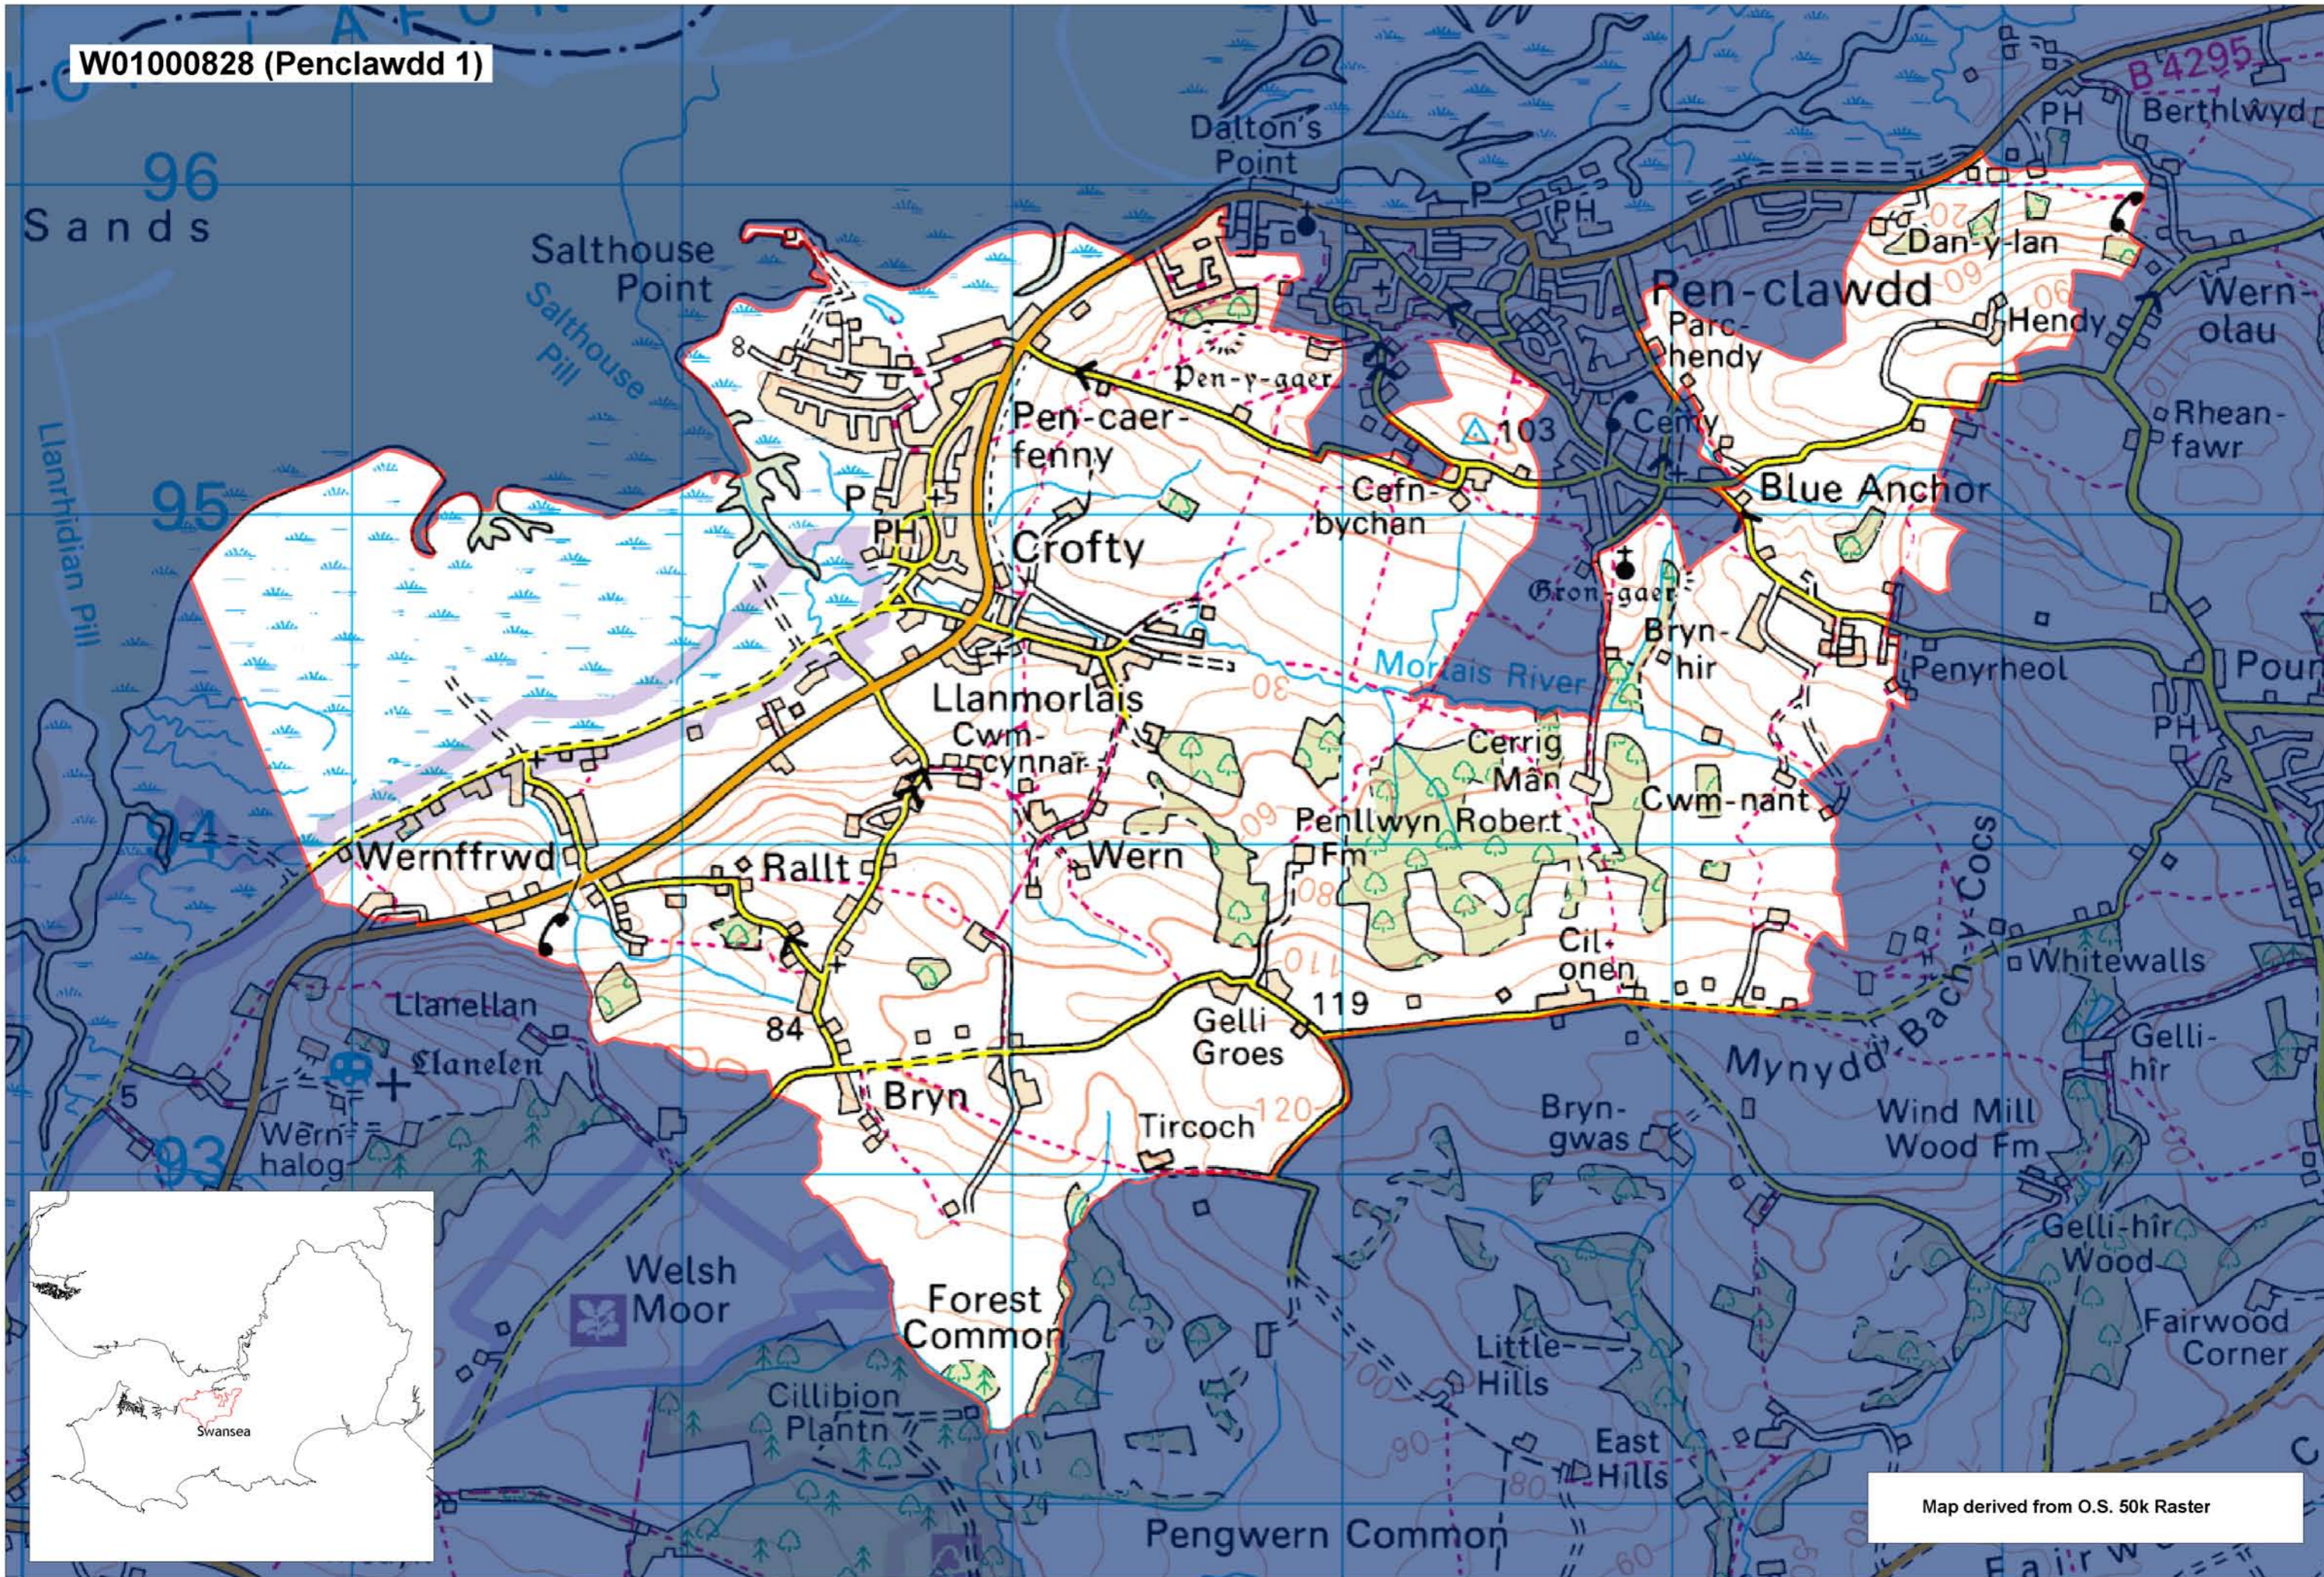

W01000828 (Penclawdd 1)

Map derived from O.S. 50k Raster