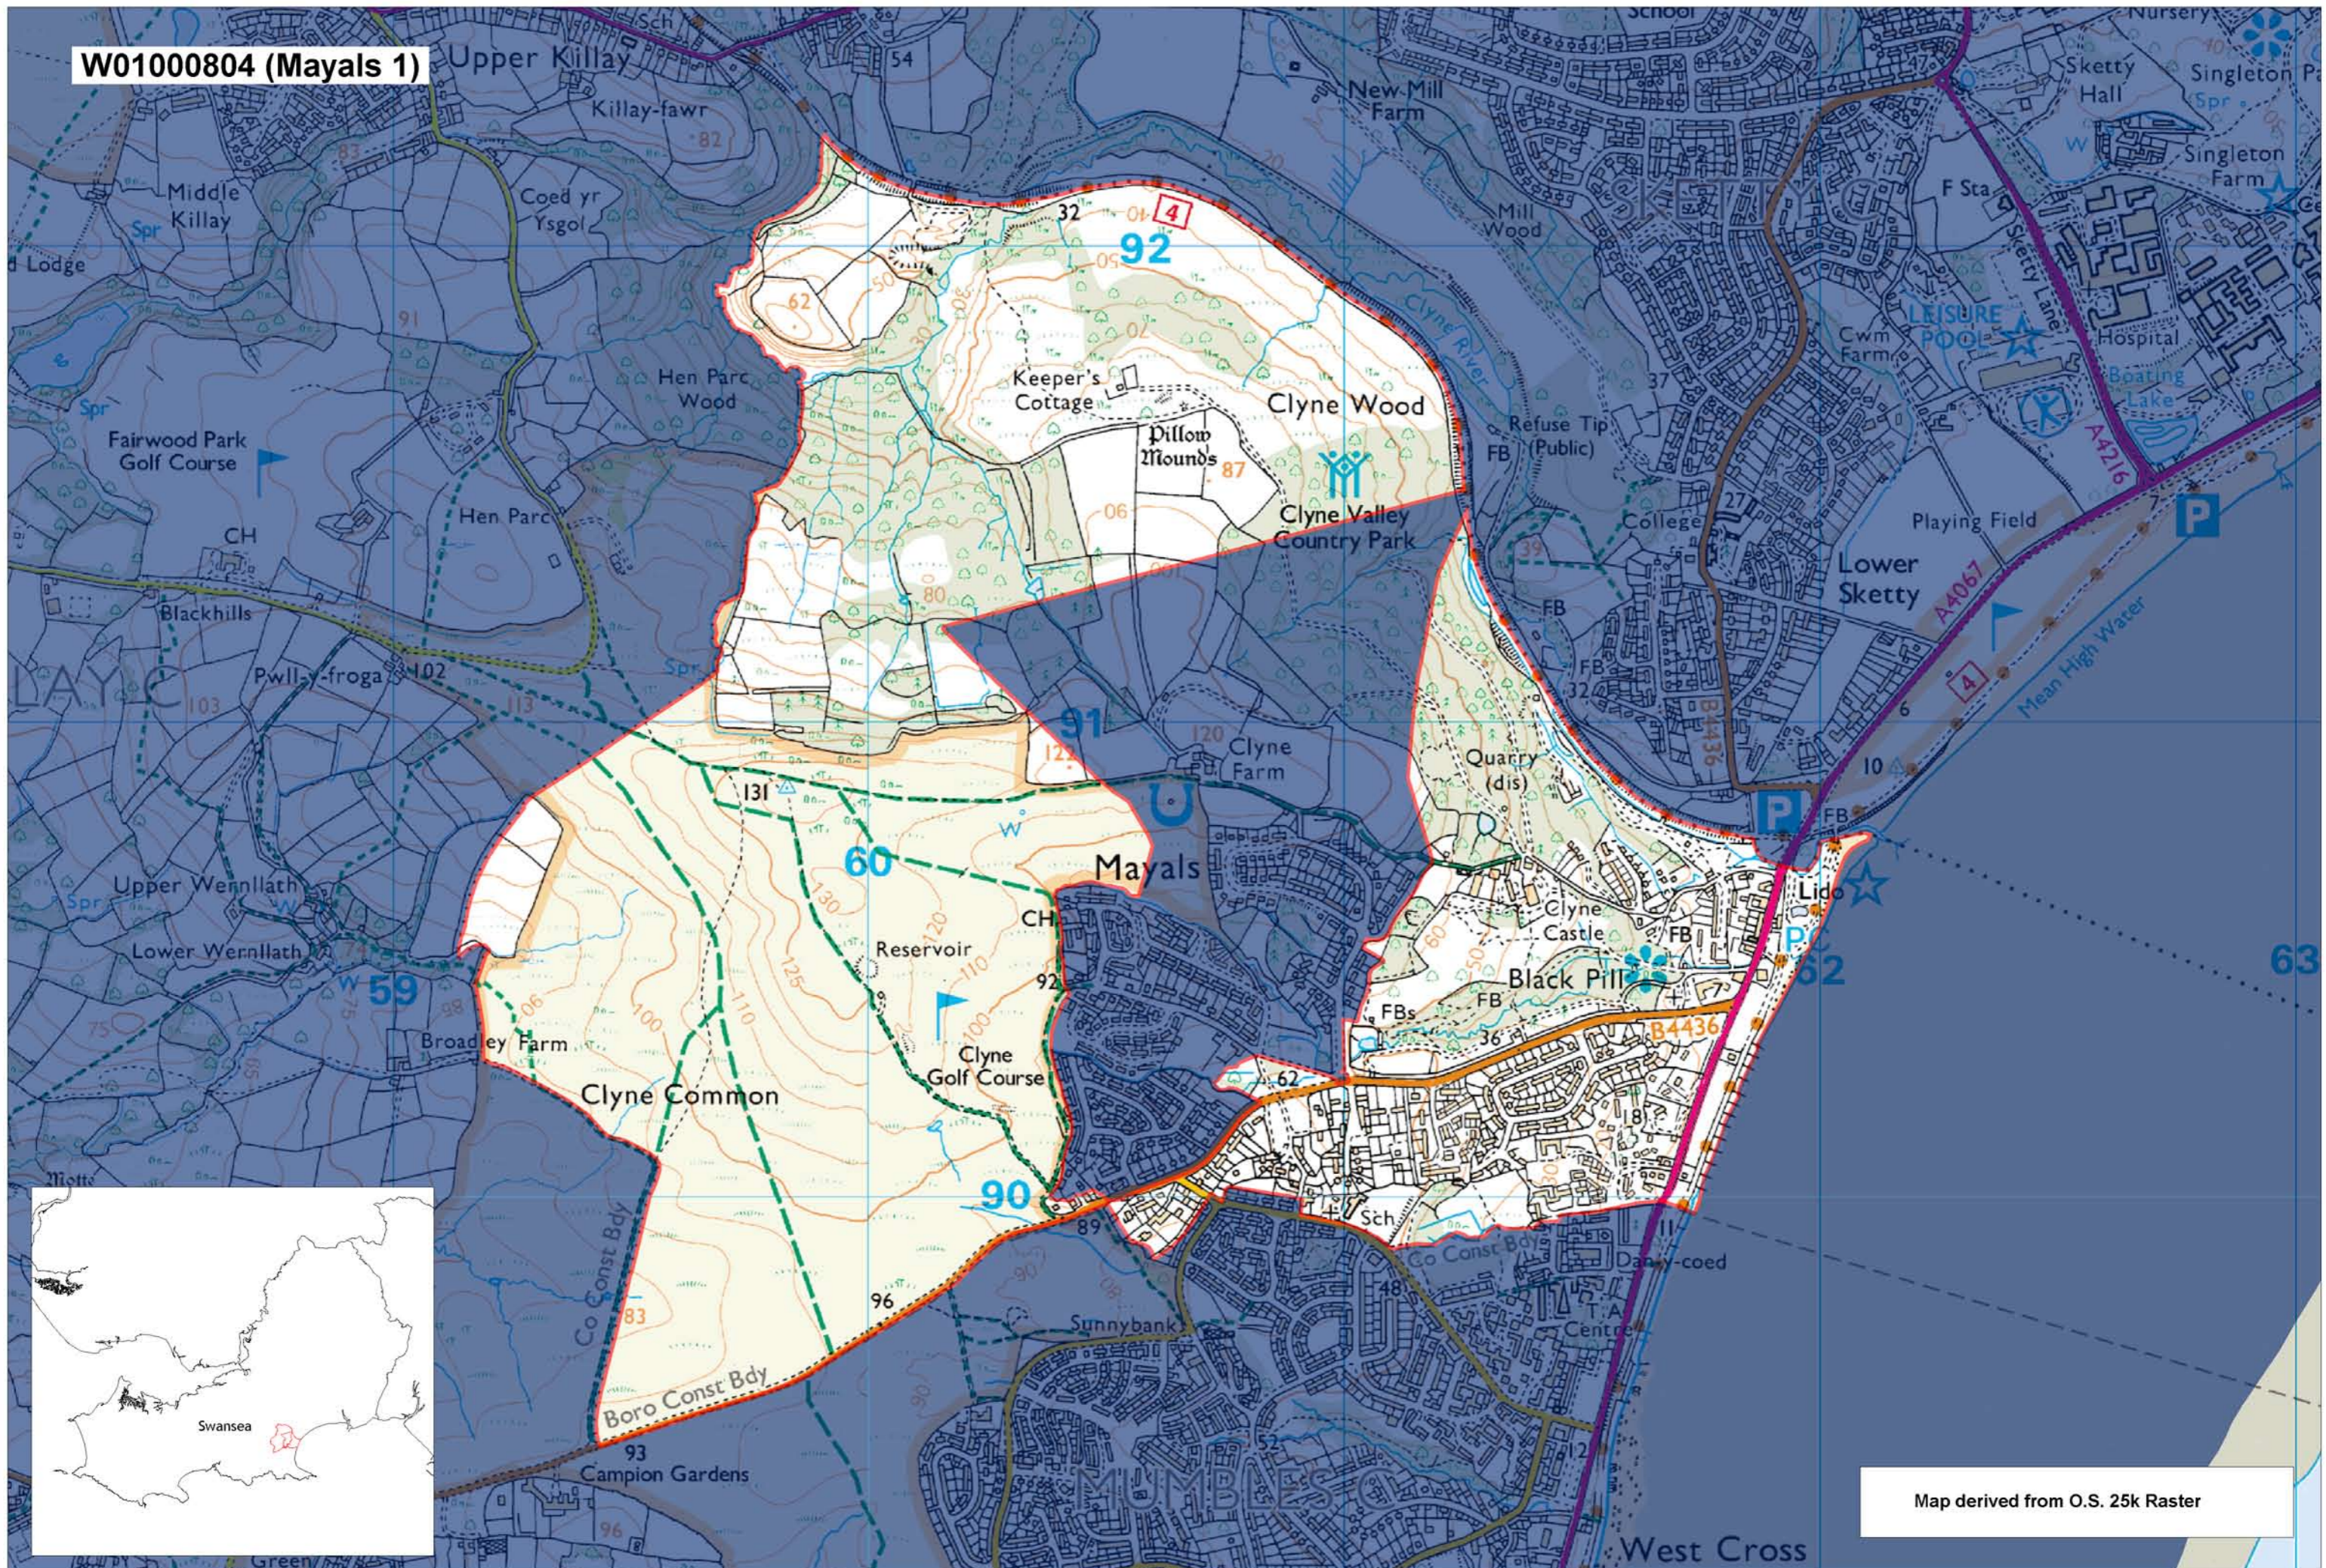

W01000804 (Mayals 1)

Map derived from O.S. 25k Raster

This map is based upon the Ordnance Survey material with the permission of Ordnance Survey on behalf of The Controller of Her Majesty's Stationery Office. © Crown copyright 2008. Unauthorised reproduction infringes Crown copyright and may lead to prosecution or civil proceedings. Welsh Assembly Government. Licence Number: 100017916. Mae'r map hwn yn seiliedig ar ddeunydd yr Arolwg Ordnans gyda chaniatâd Arolwg Ordnans ar ran Rheolwr Llyfrau Ei Mawrhydi. © Hawffraint y Goron 2008. Mae atgynhyrchu heb ganiatâd yn torri hawffraint y Goron a gall hyn arwain at erlyniad neu achos sifil. Llywodraeth Cynulliad Cymru. Rhif trwydded 100017916.

Produced by Cartographics, Statistical Directorate, Welsh Assembly Government. Cynhyrchwyd gan Cartograffeg, Y Gyfarwyddiaeth Ystadegol, Llywodraeth Cynulliad Cymru.