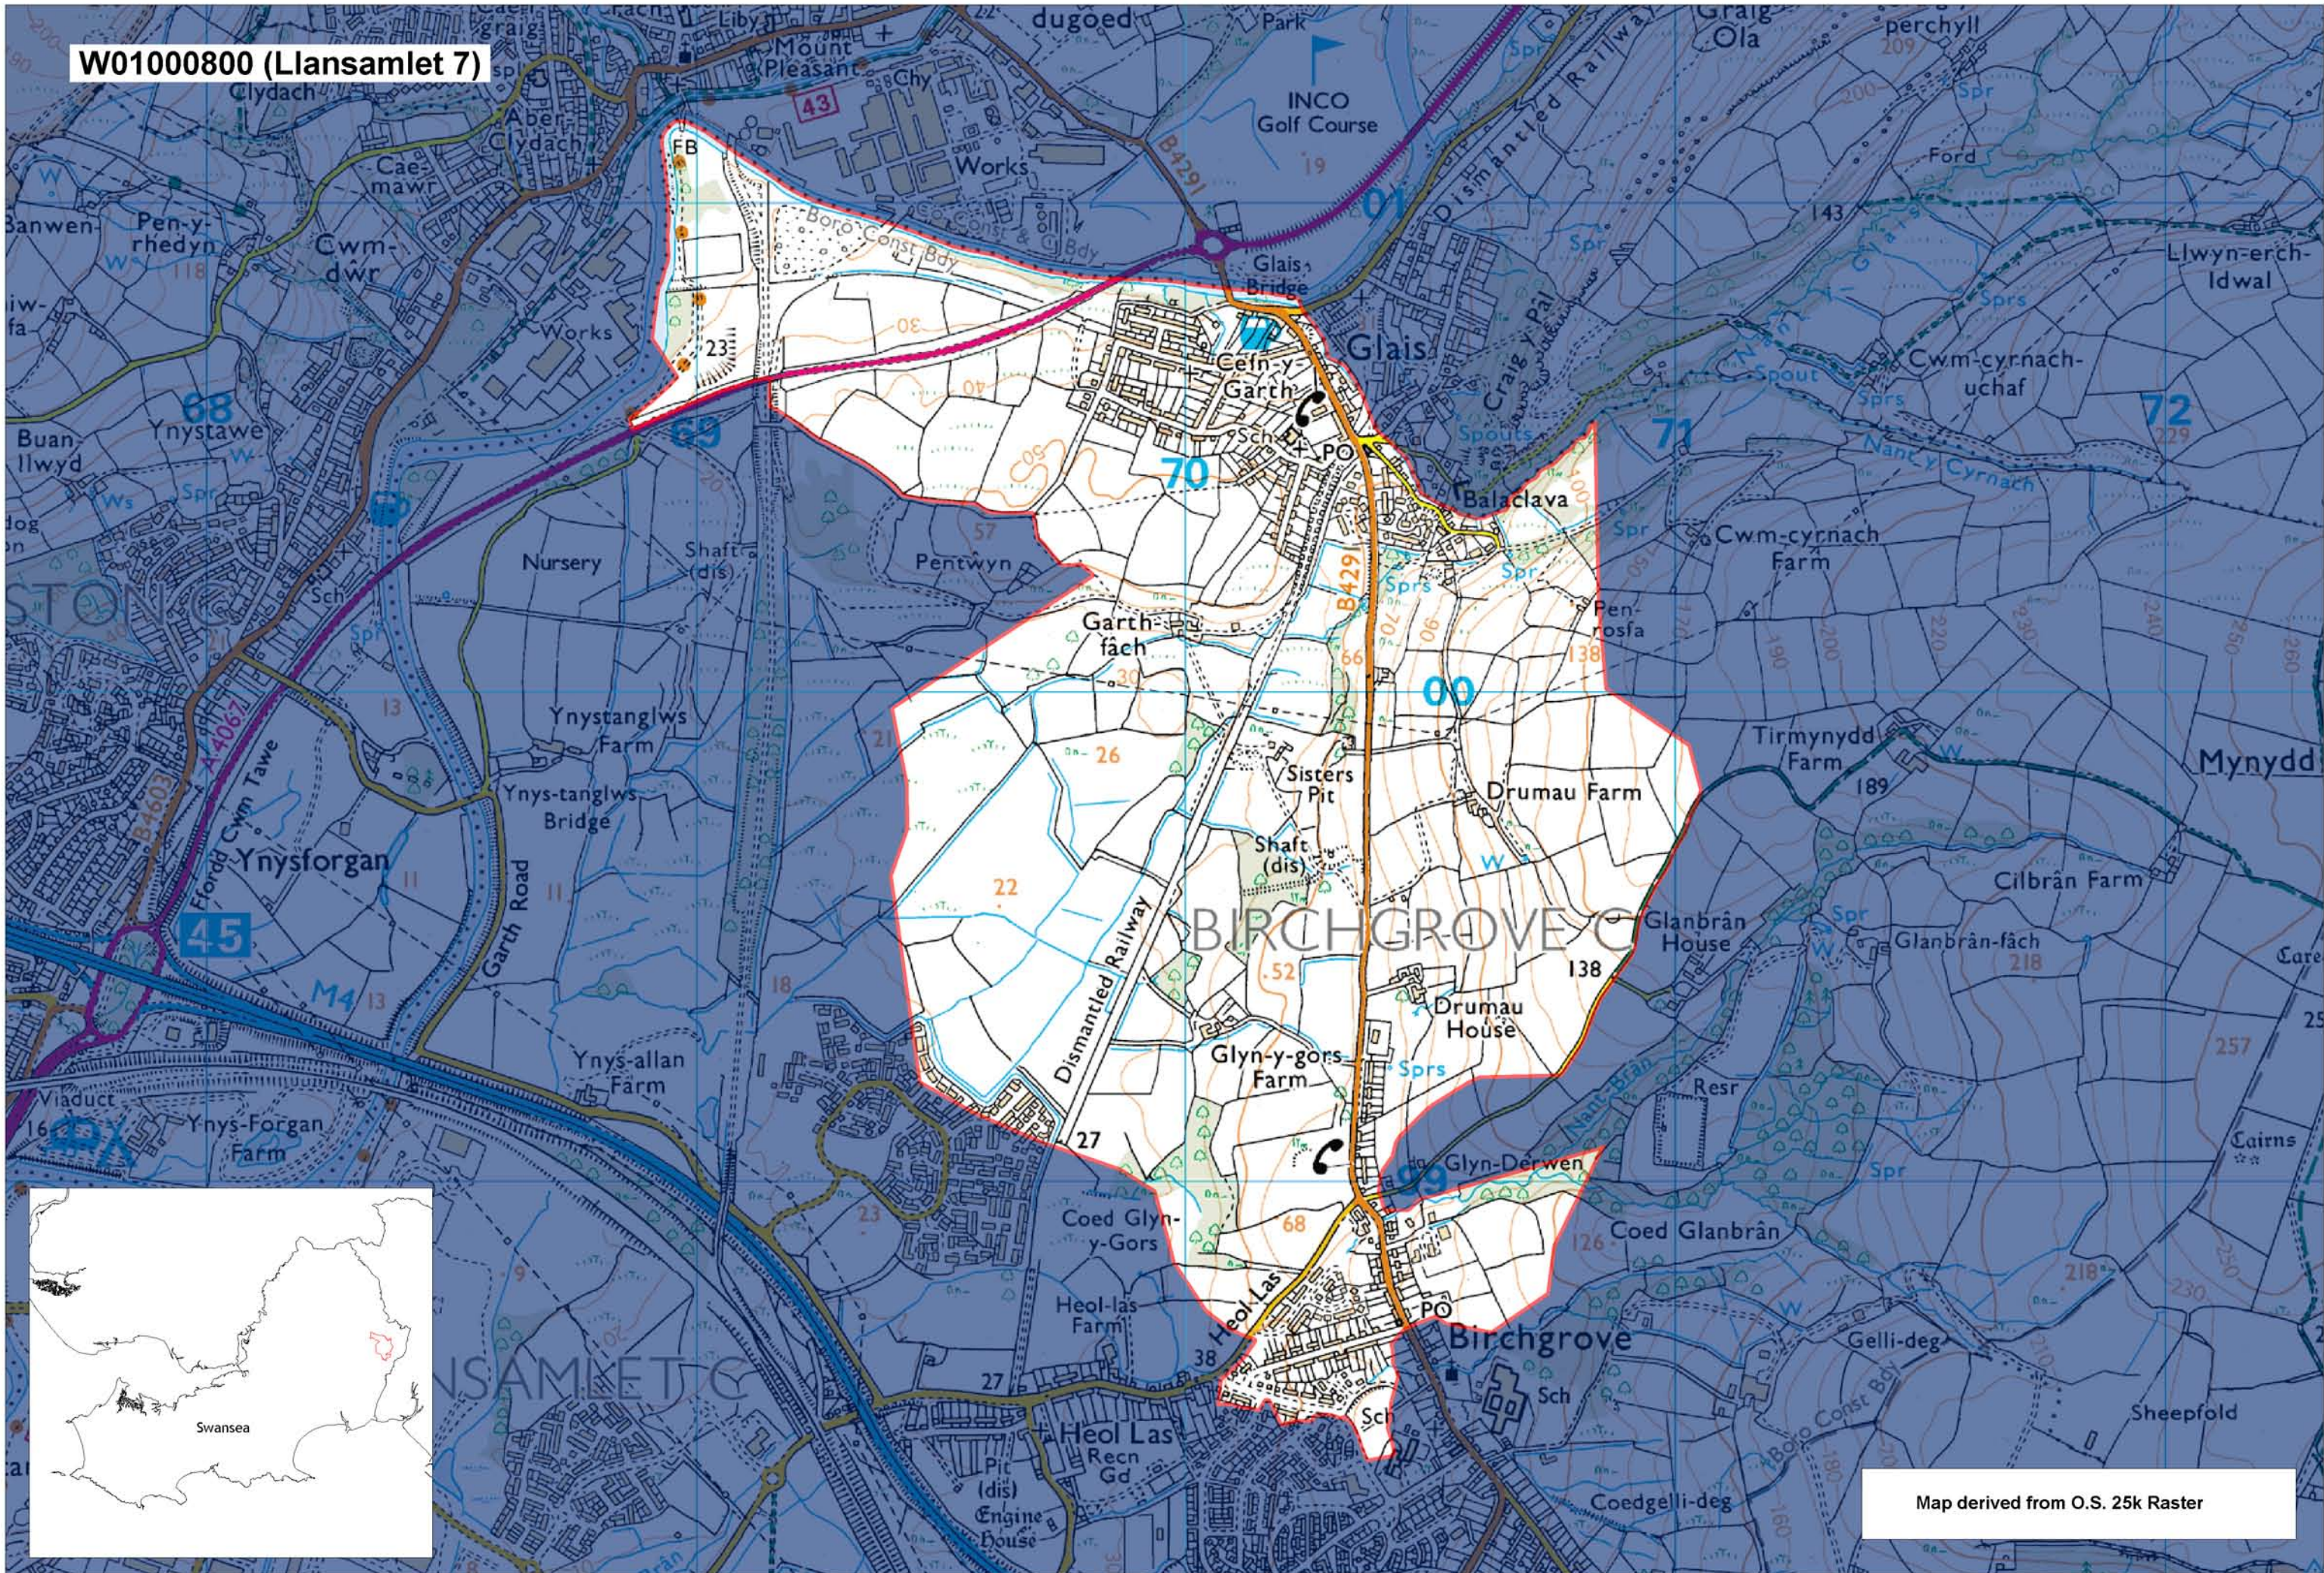

W01000800 (Liansamlet 7)

Map derived from O.S. 25k Raster

Produced by Cartographics, Statistical Directorate, Welsh Assembly Government. Cynhyrchwyd gan Cartograffeg, Y Gyfarwyddiaeth Ystadegol, Llywodraeth Cynulliad Cymru.