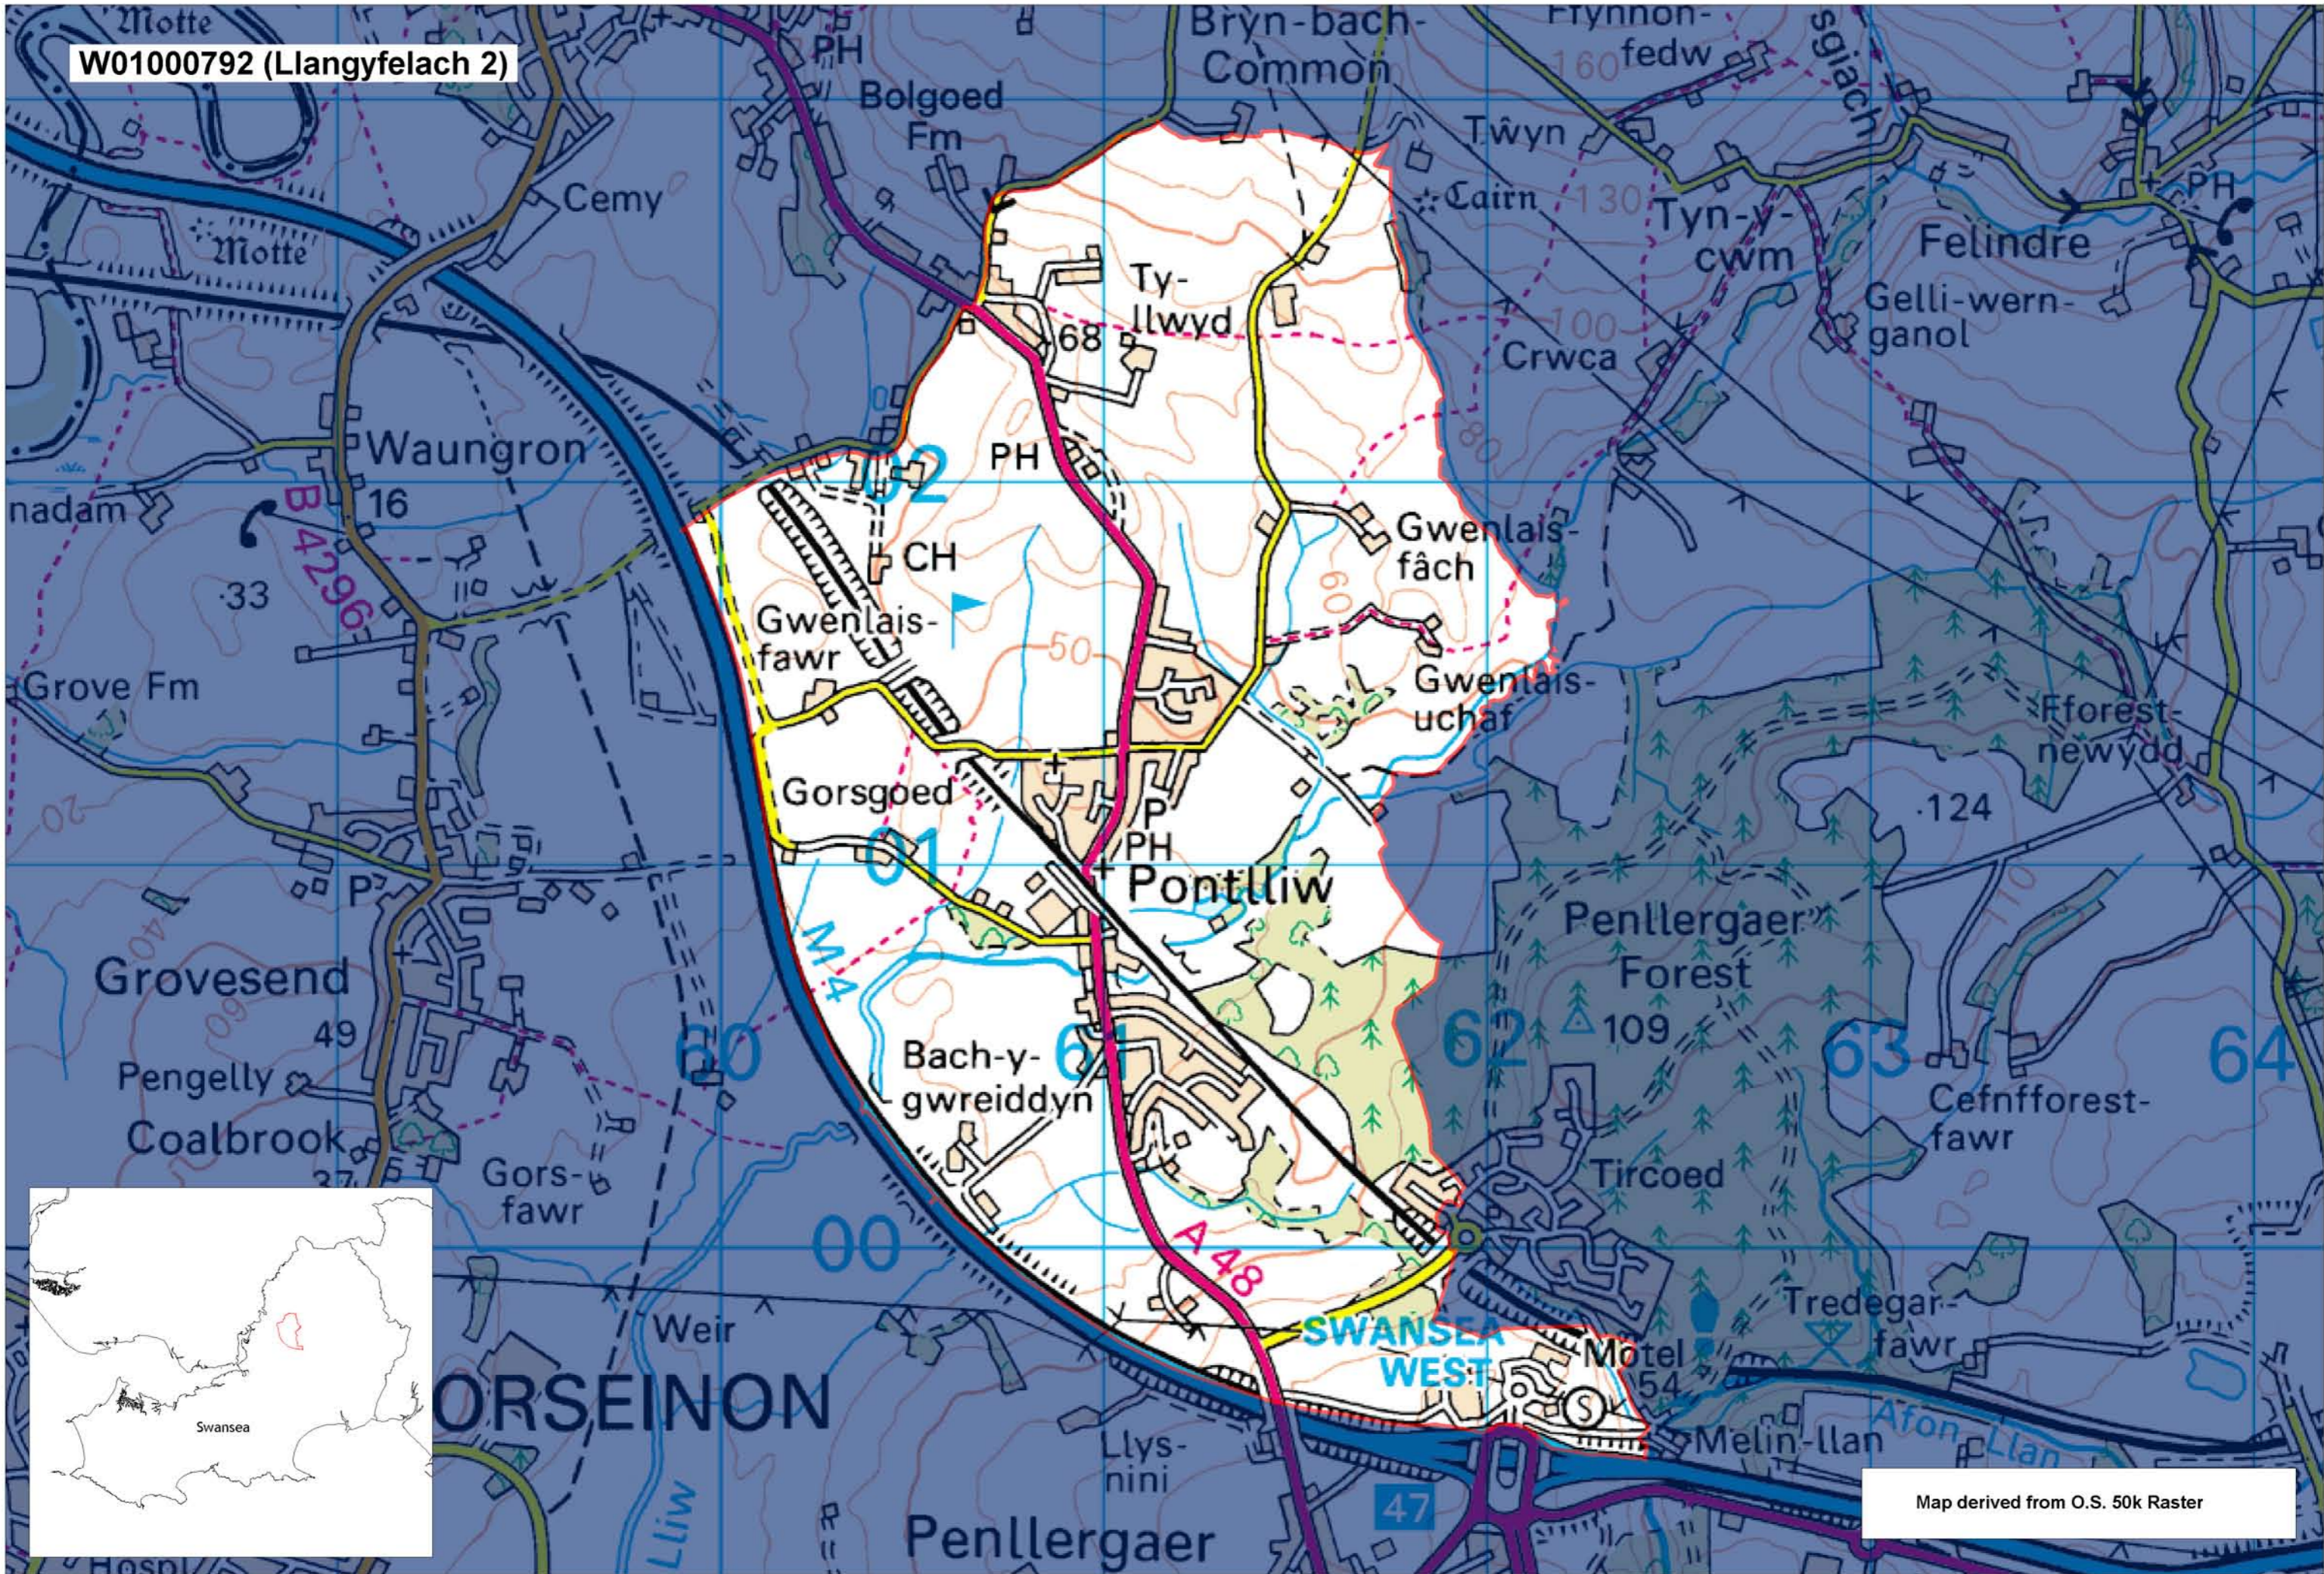

W01000792 (Llangyfelach 2)

Map derived from O.S. 50k Raster