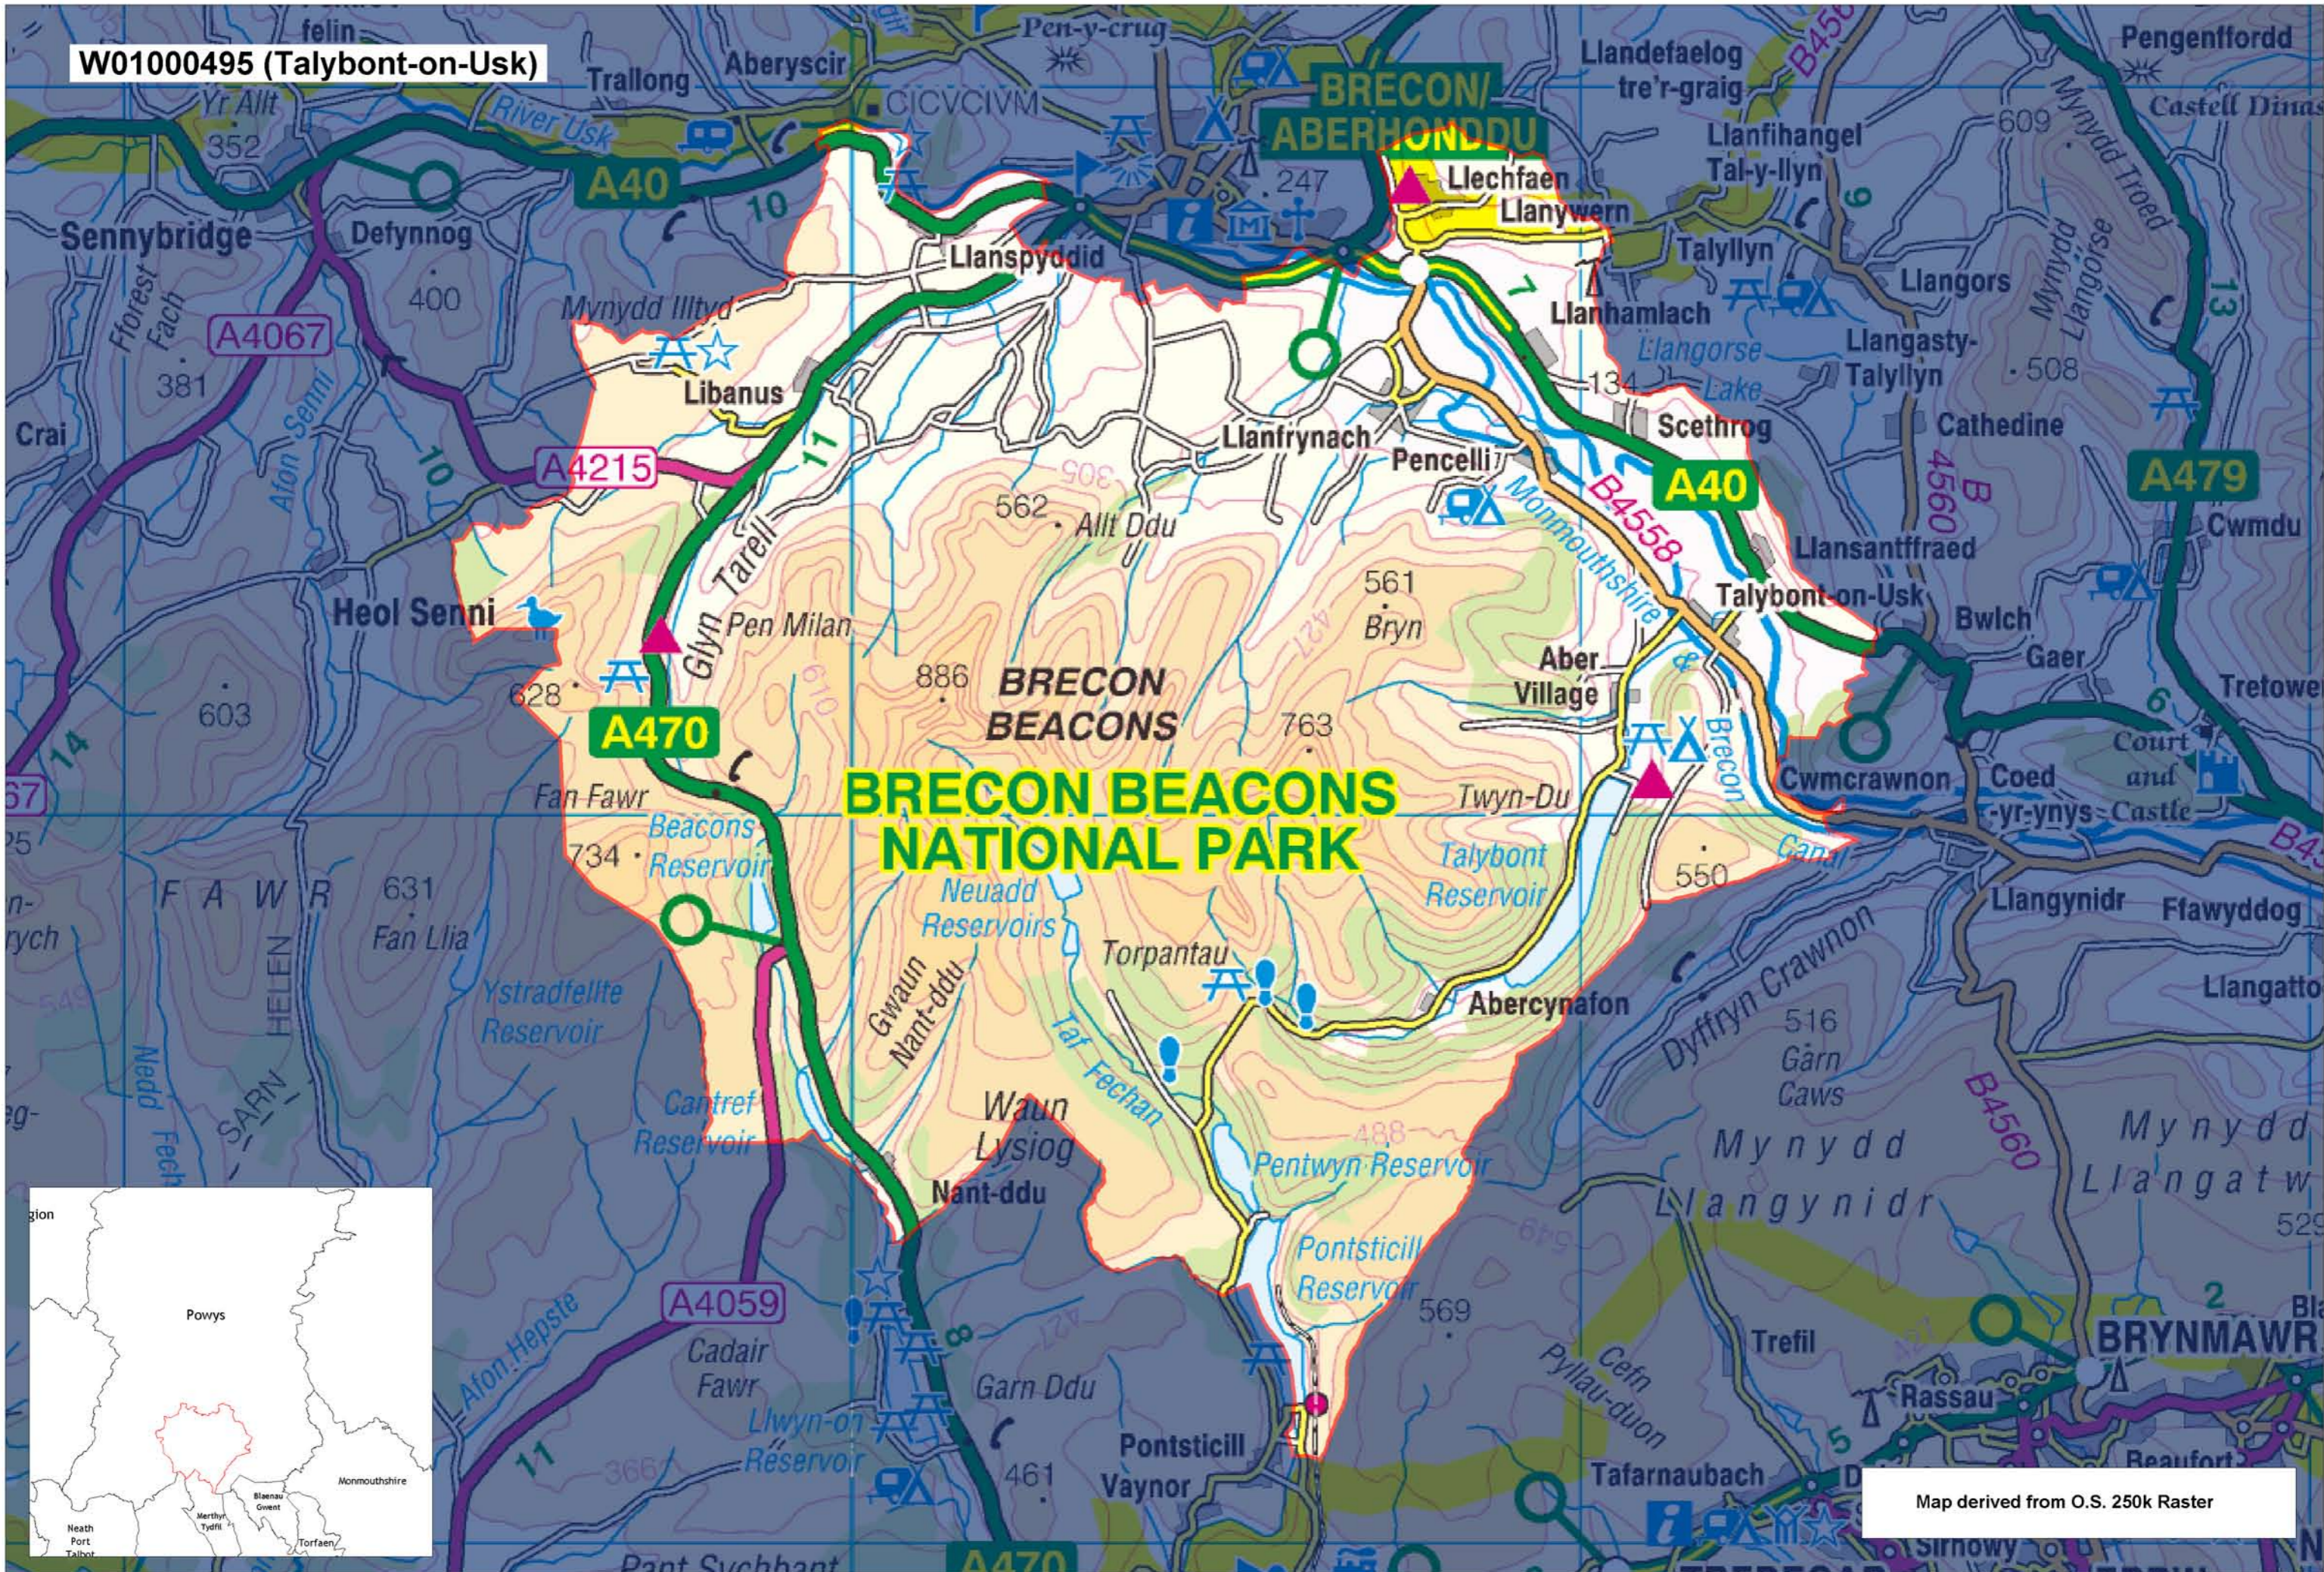

W01000495 (Talybont-on-Usk)

Map derived from O.S. 250k Raster