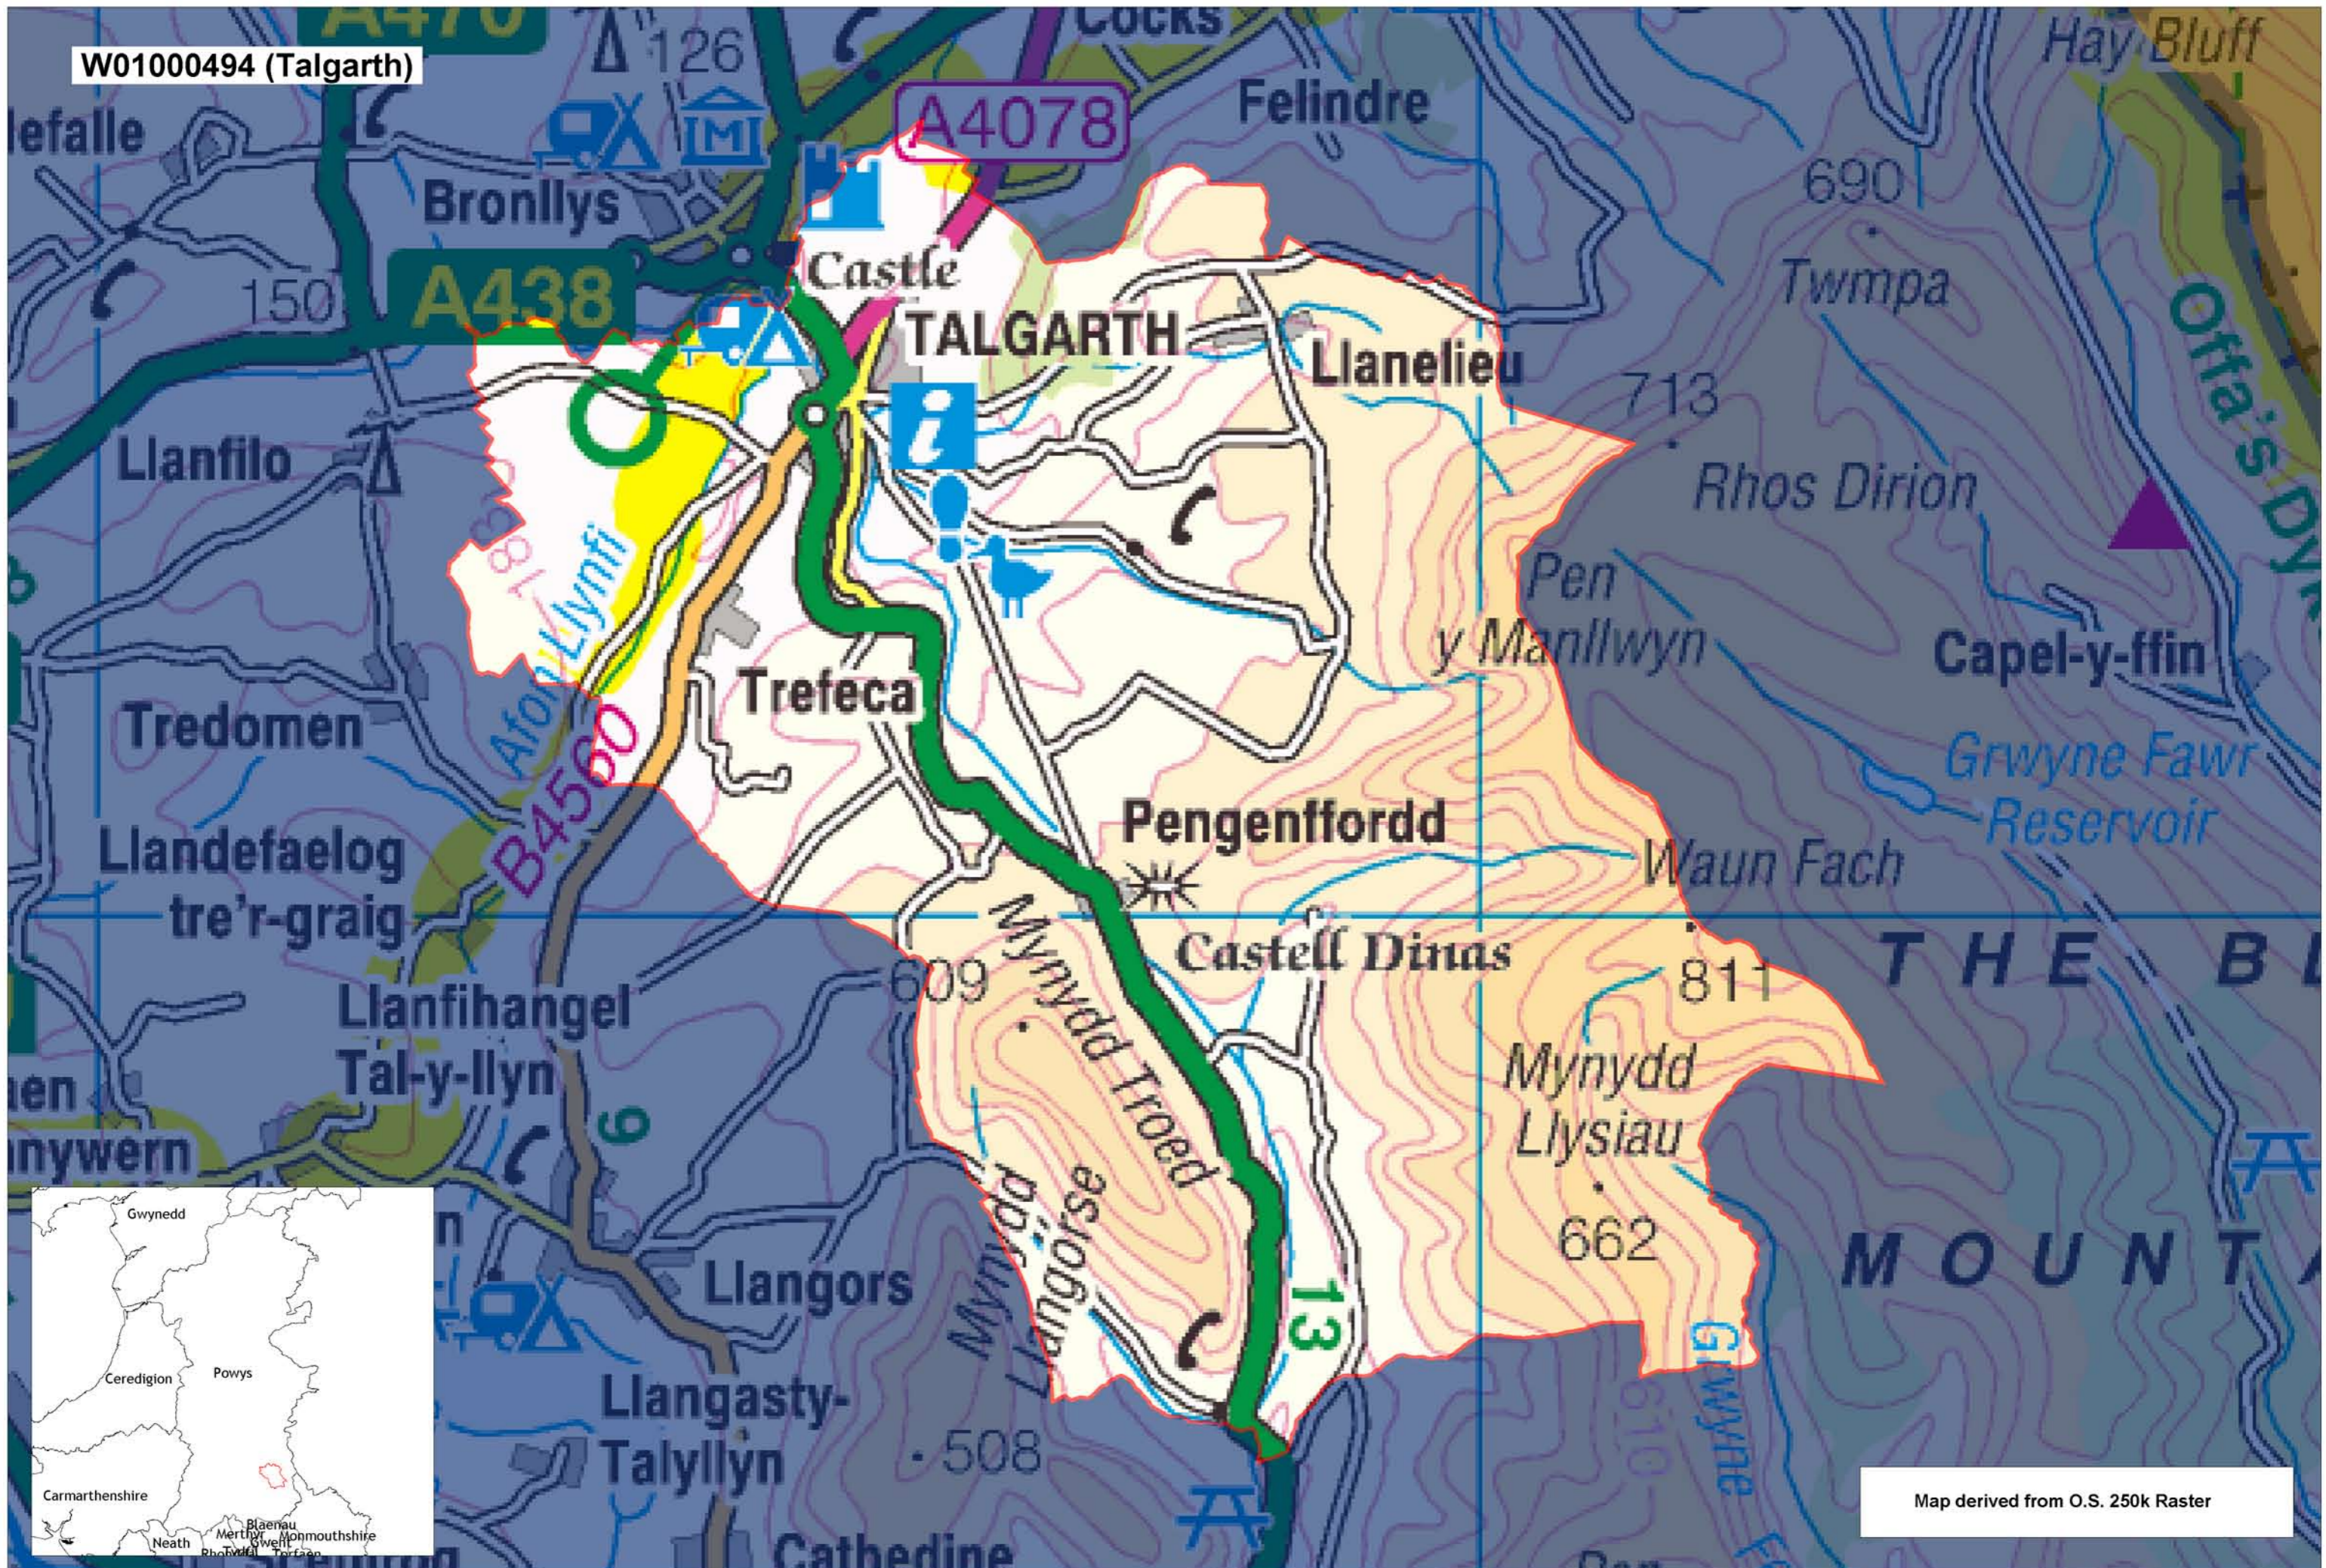

W01000494 (Talgarth)

Map derived from O.S. 250k Raster

This map is based upon the Ordnance Survey material with the permission of Ordnance Survey on behalf of The Controller of Her Majesty's Stationery Office. © Crown copyright 2008. Unauthorised reproduction infringes Crown copyright and may lead to prosecution or civil proceedings. Welsh Assembly Government. Licence Number: 100017916. Mae'r map hwn yn seiliedig ar ddeunydd yr Arolwg Ordnans gyda chaniatâd Arolwg Ordnans ar ran Rheolwr Lyfrau Ei Mawrhydi. © Hawffraint y Goron 2008. Mae atgynhyrchu heb ganiatâd yn torri hawffraint y Goron a gall hyn arwain at erlyniad neu achos sifil. Llywodraeth Cynulliad Cymru. Rhif trwydded 100017916.

Produced by Cartographics, Statistical Directorate, Welsh Assembly Government. Cynhyrchwyd gan Cartograffeg, Y Gylarwyddiaeth Ystadegol, Llywodraeth Cynulliad Cymru.