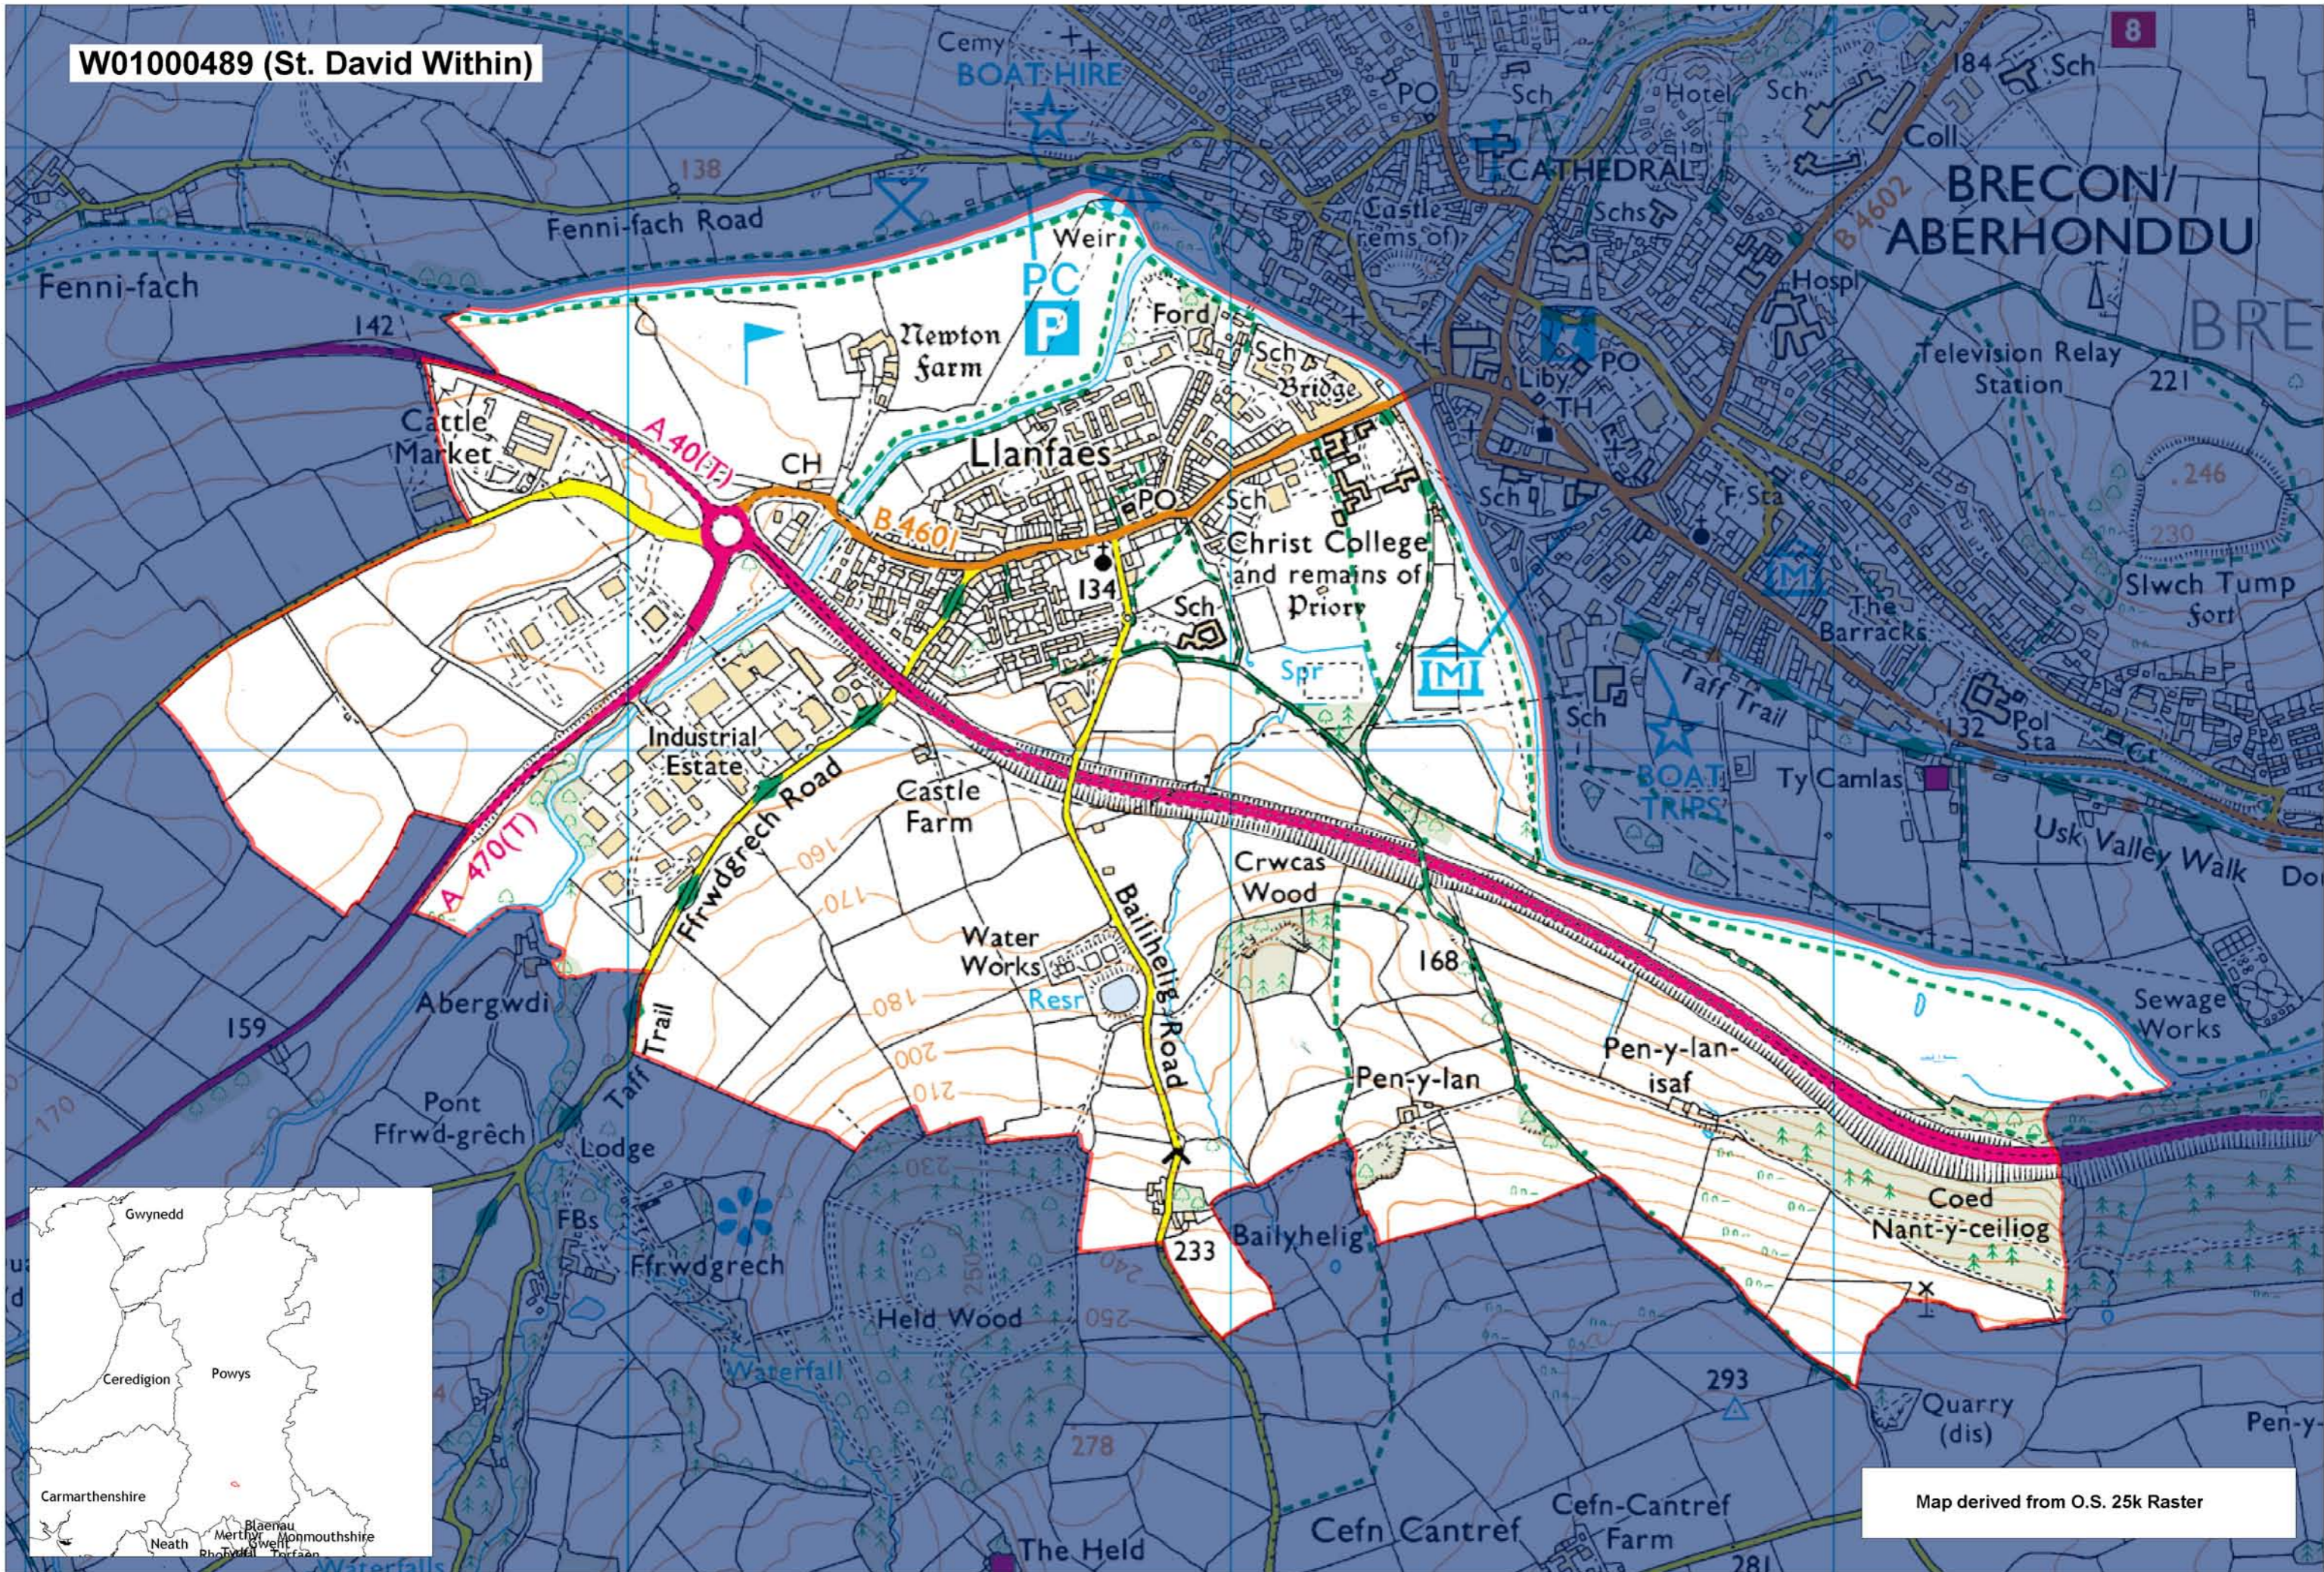

W01000489 (St. David Within)

Map derived from O.S. 25k Raster