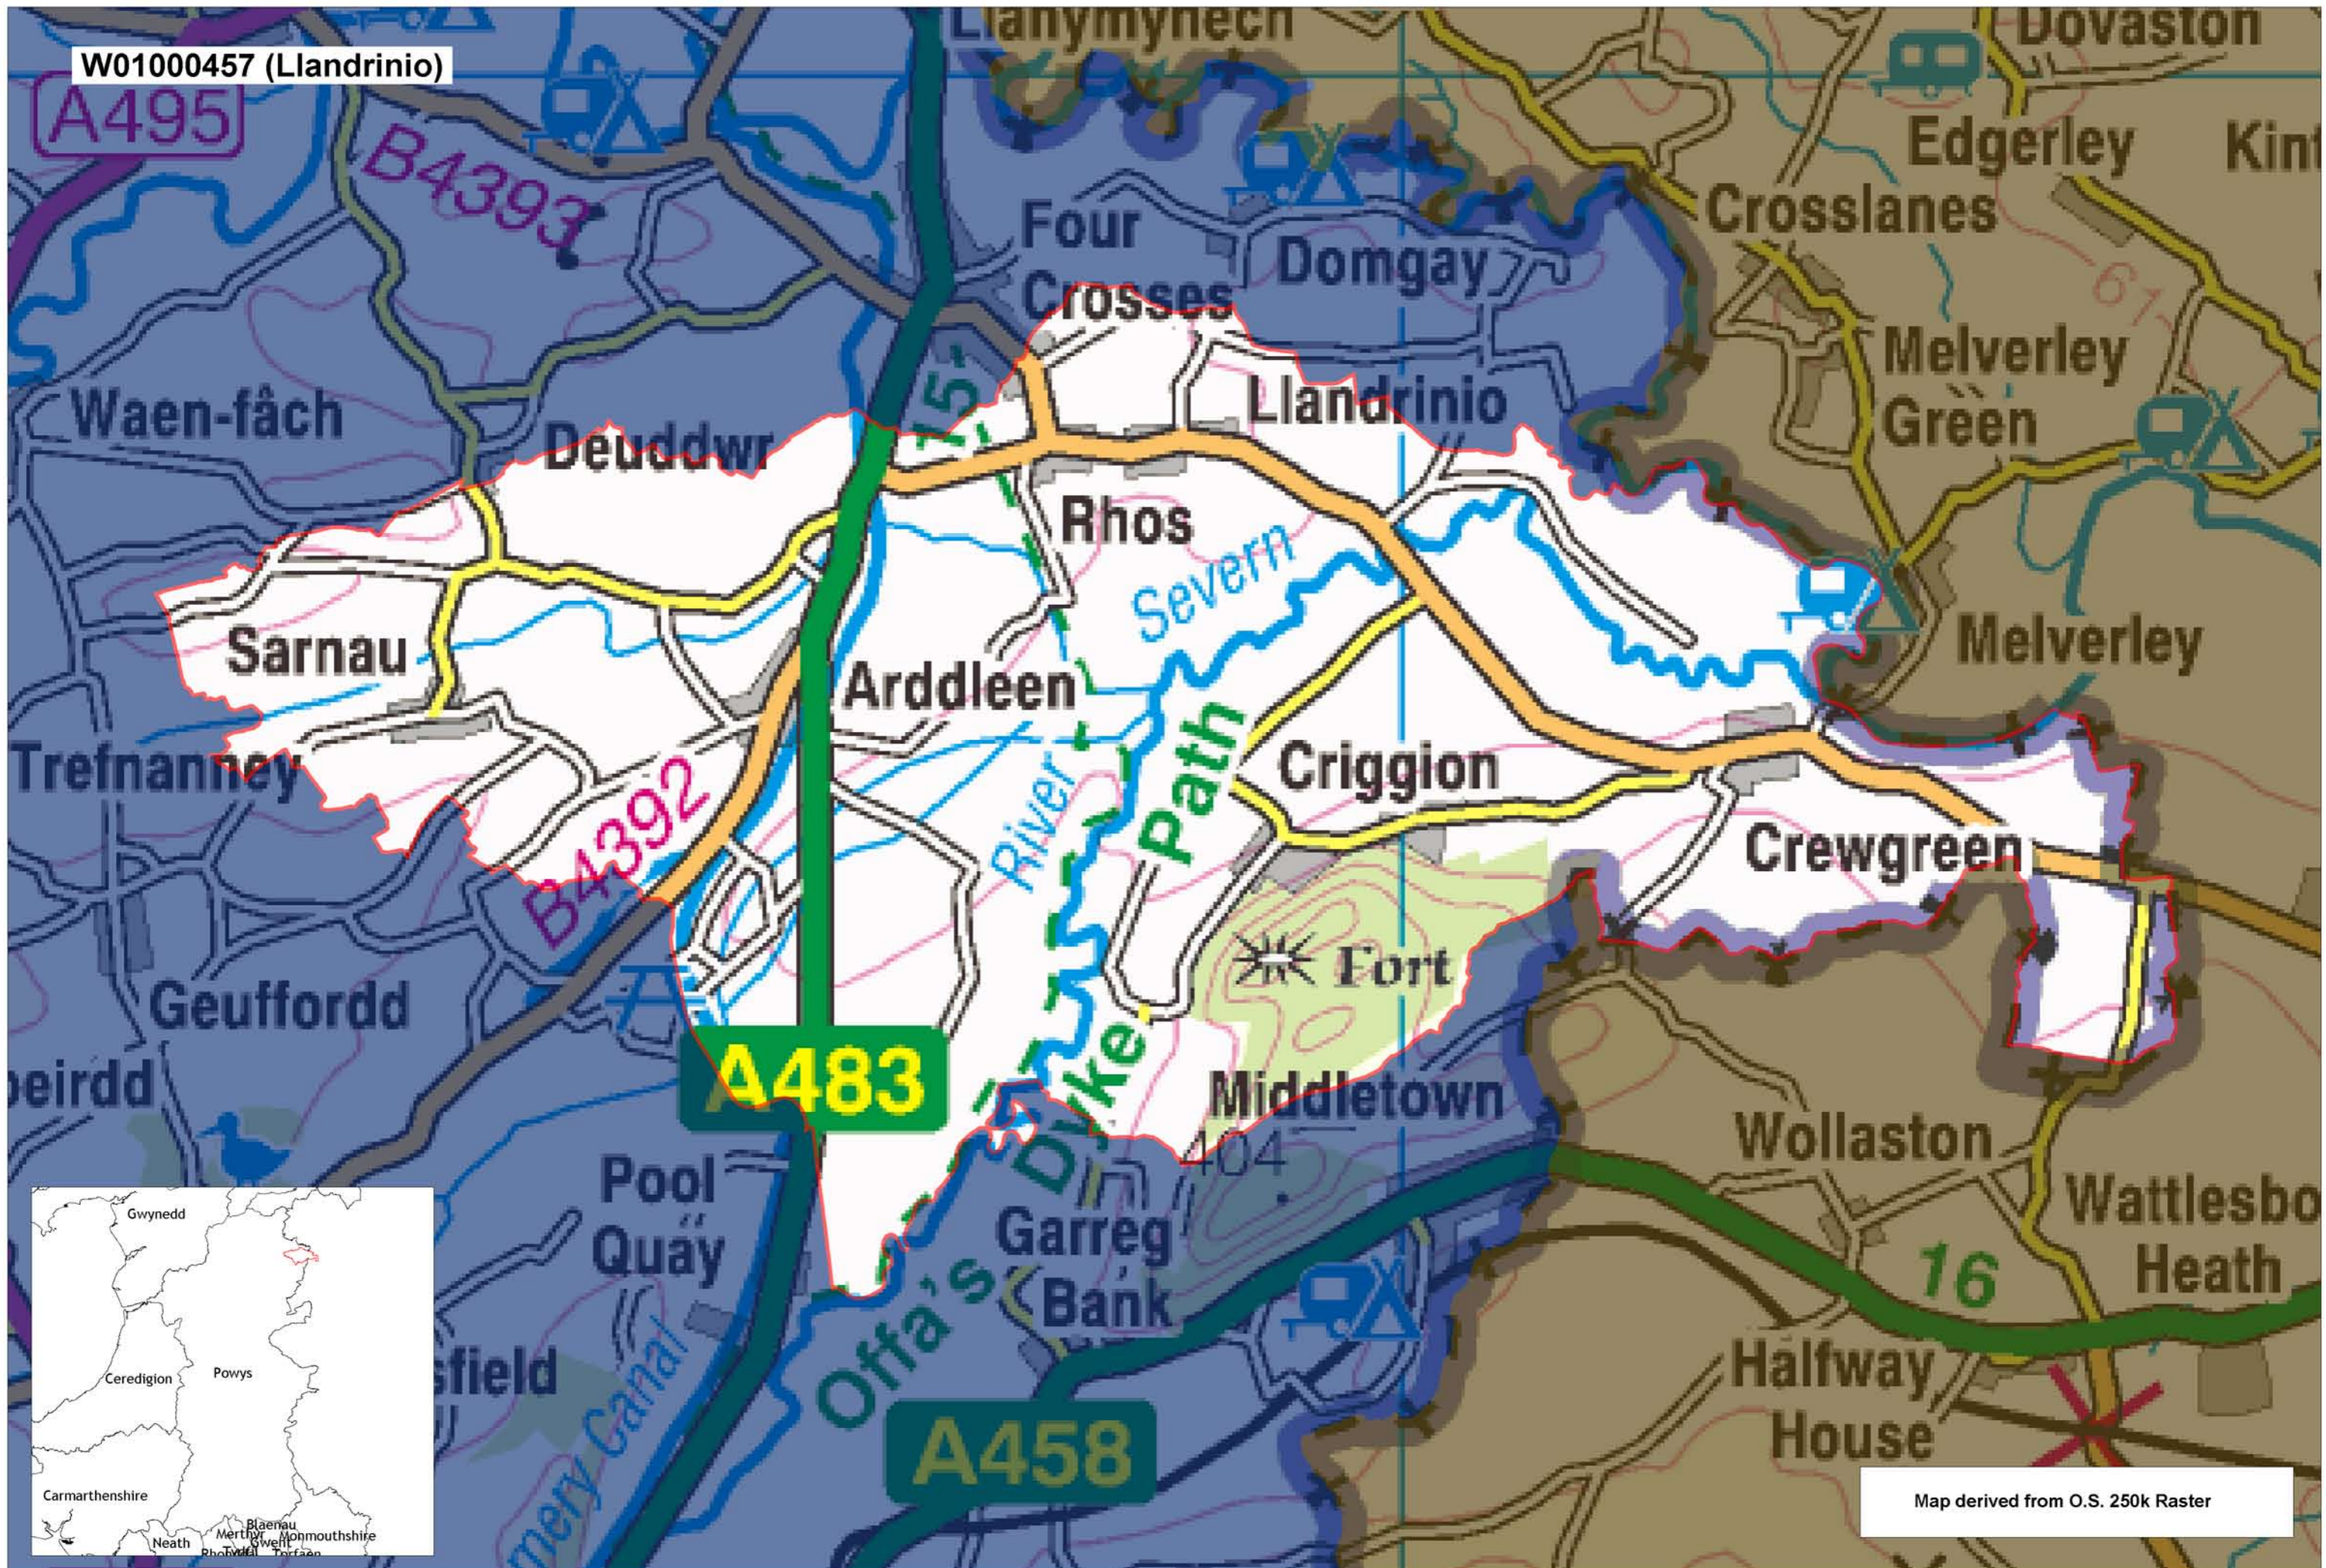

W01000457 (Llandrinio)

Map derived from O.S. 250k Raster