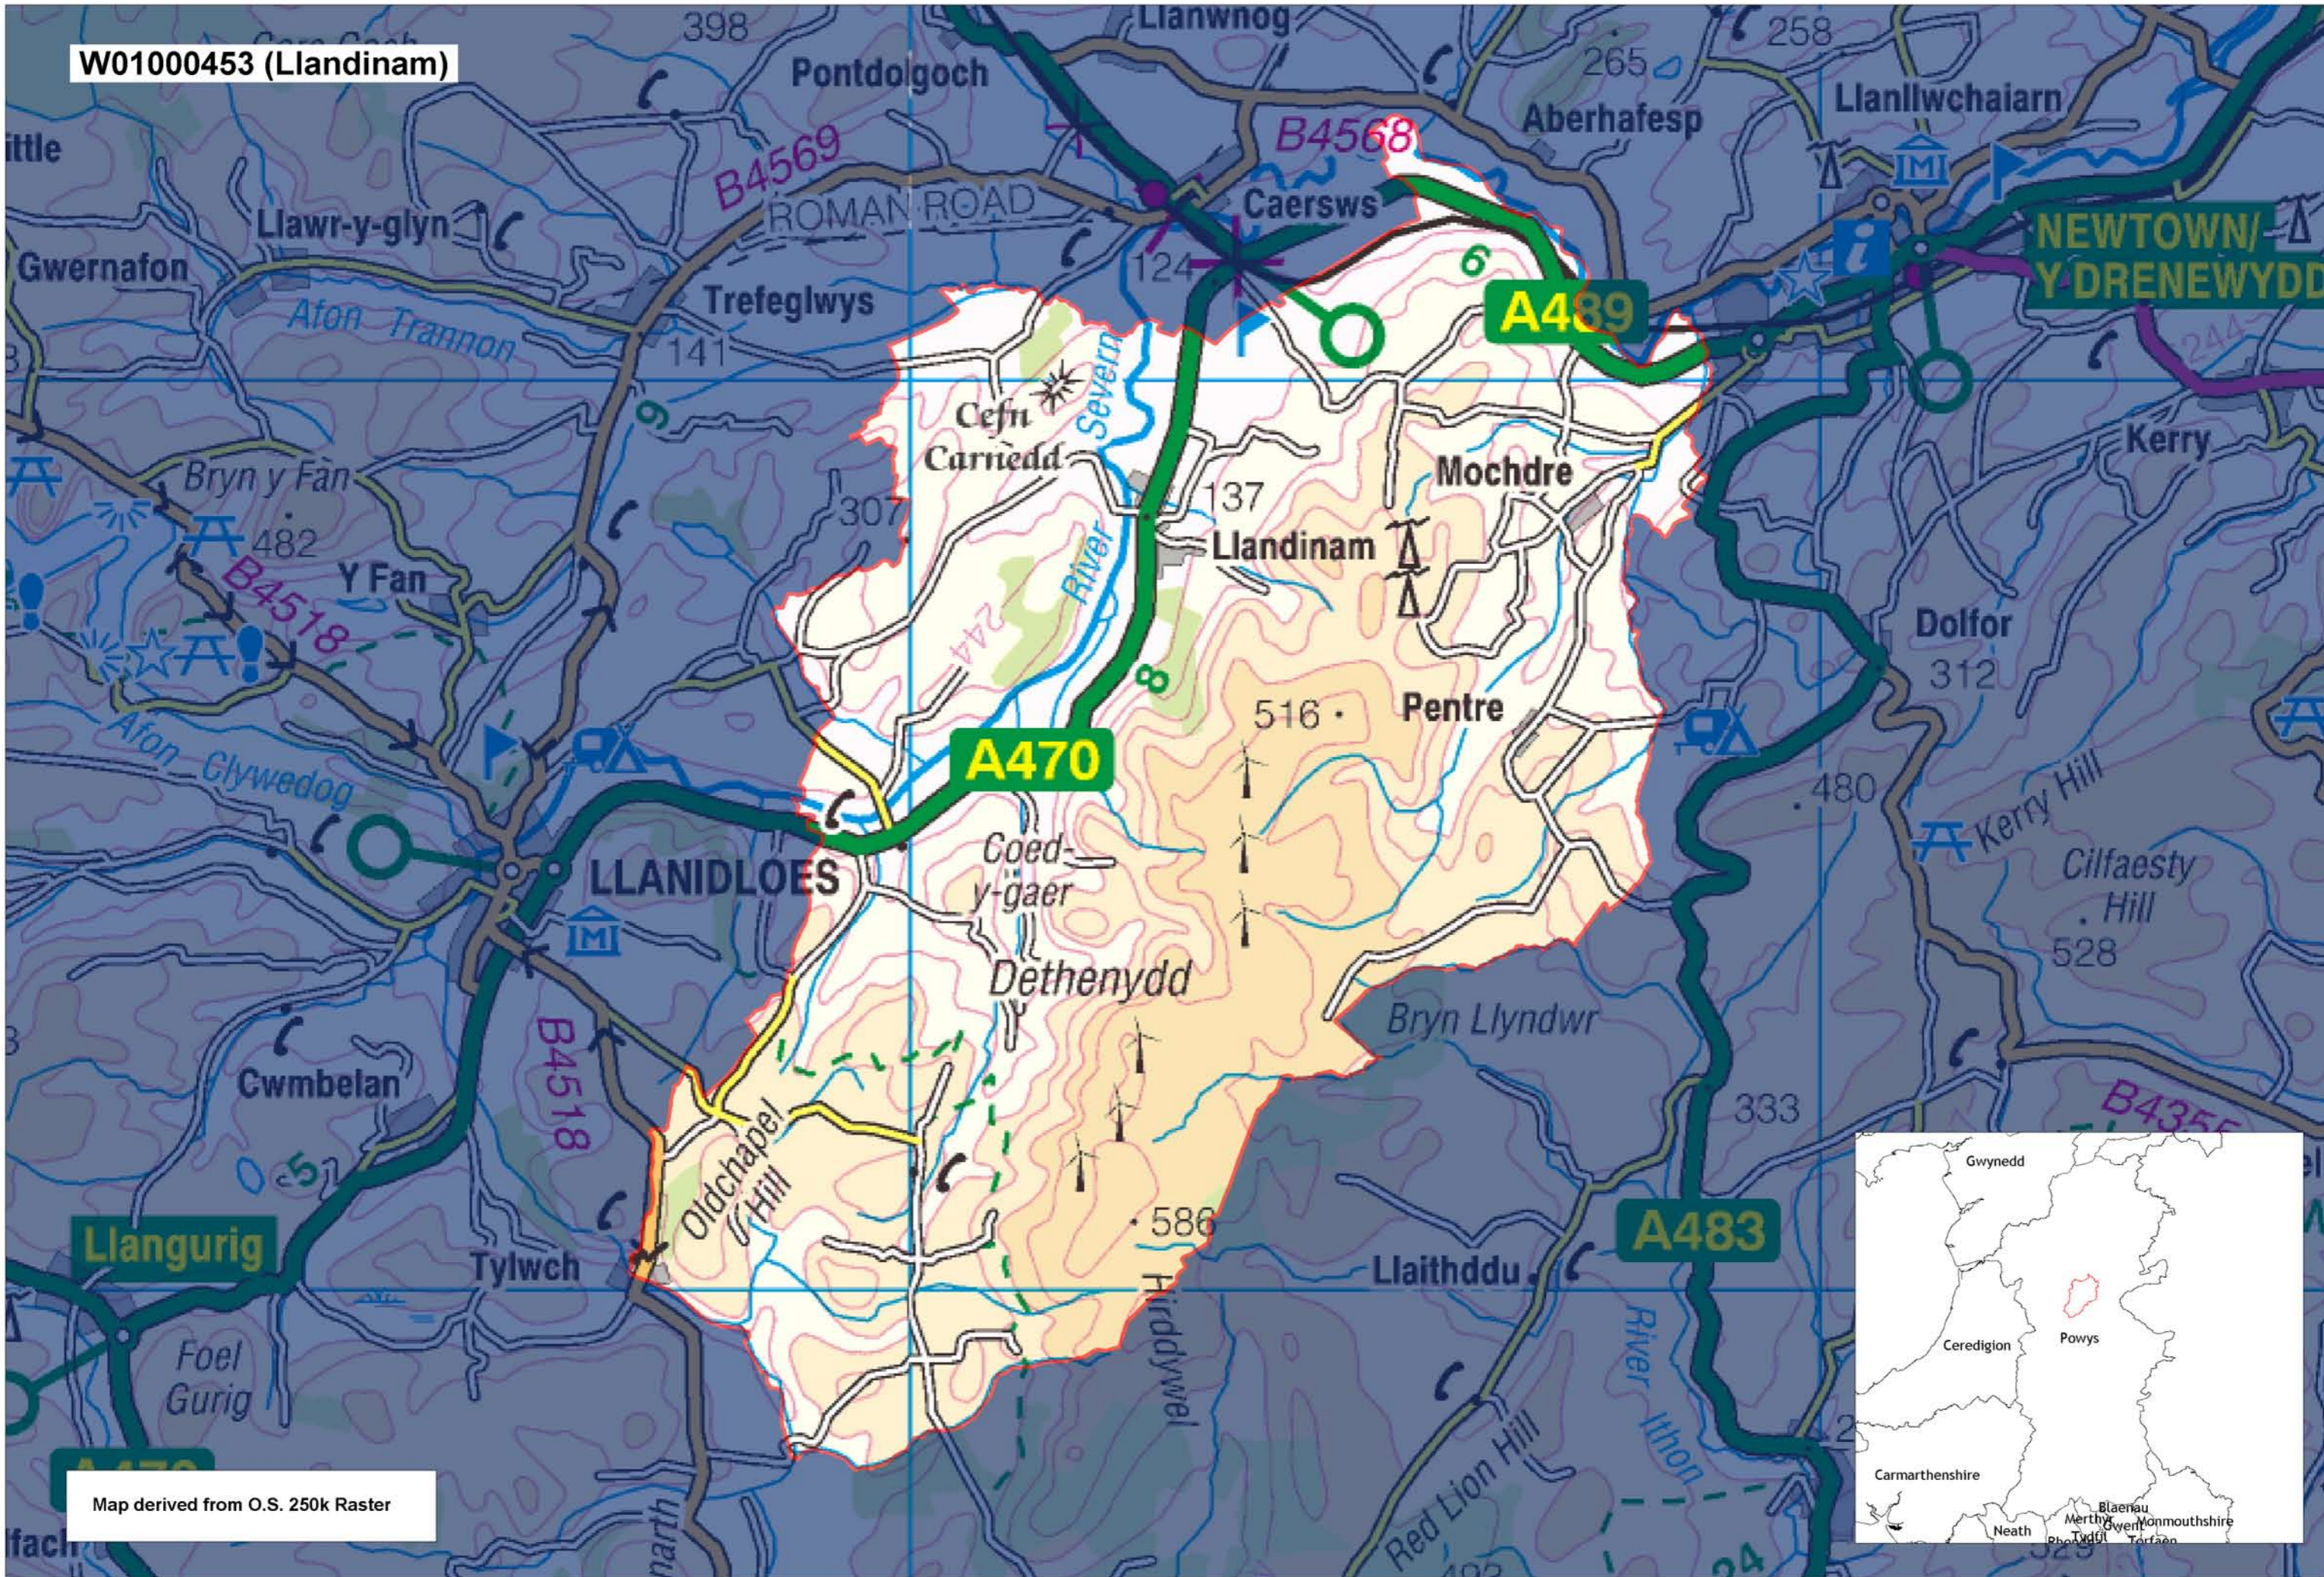

W01000453 (Llandinam)

Map derived from O.S. 250k Raster