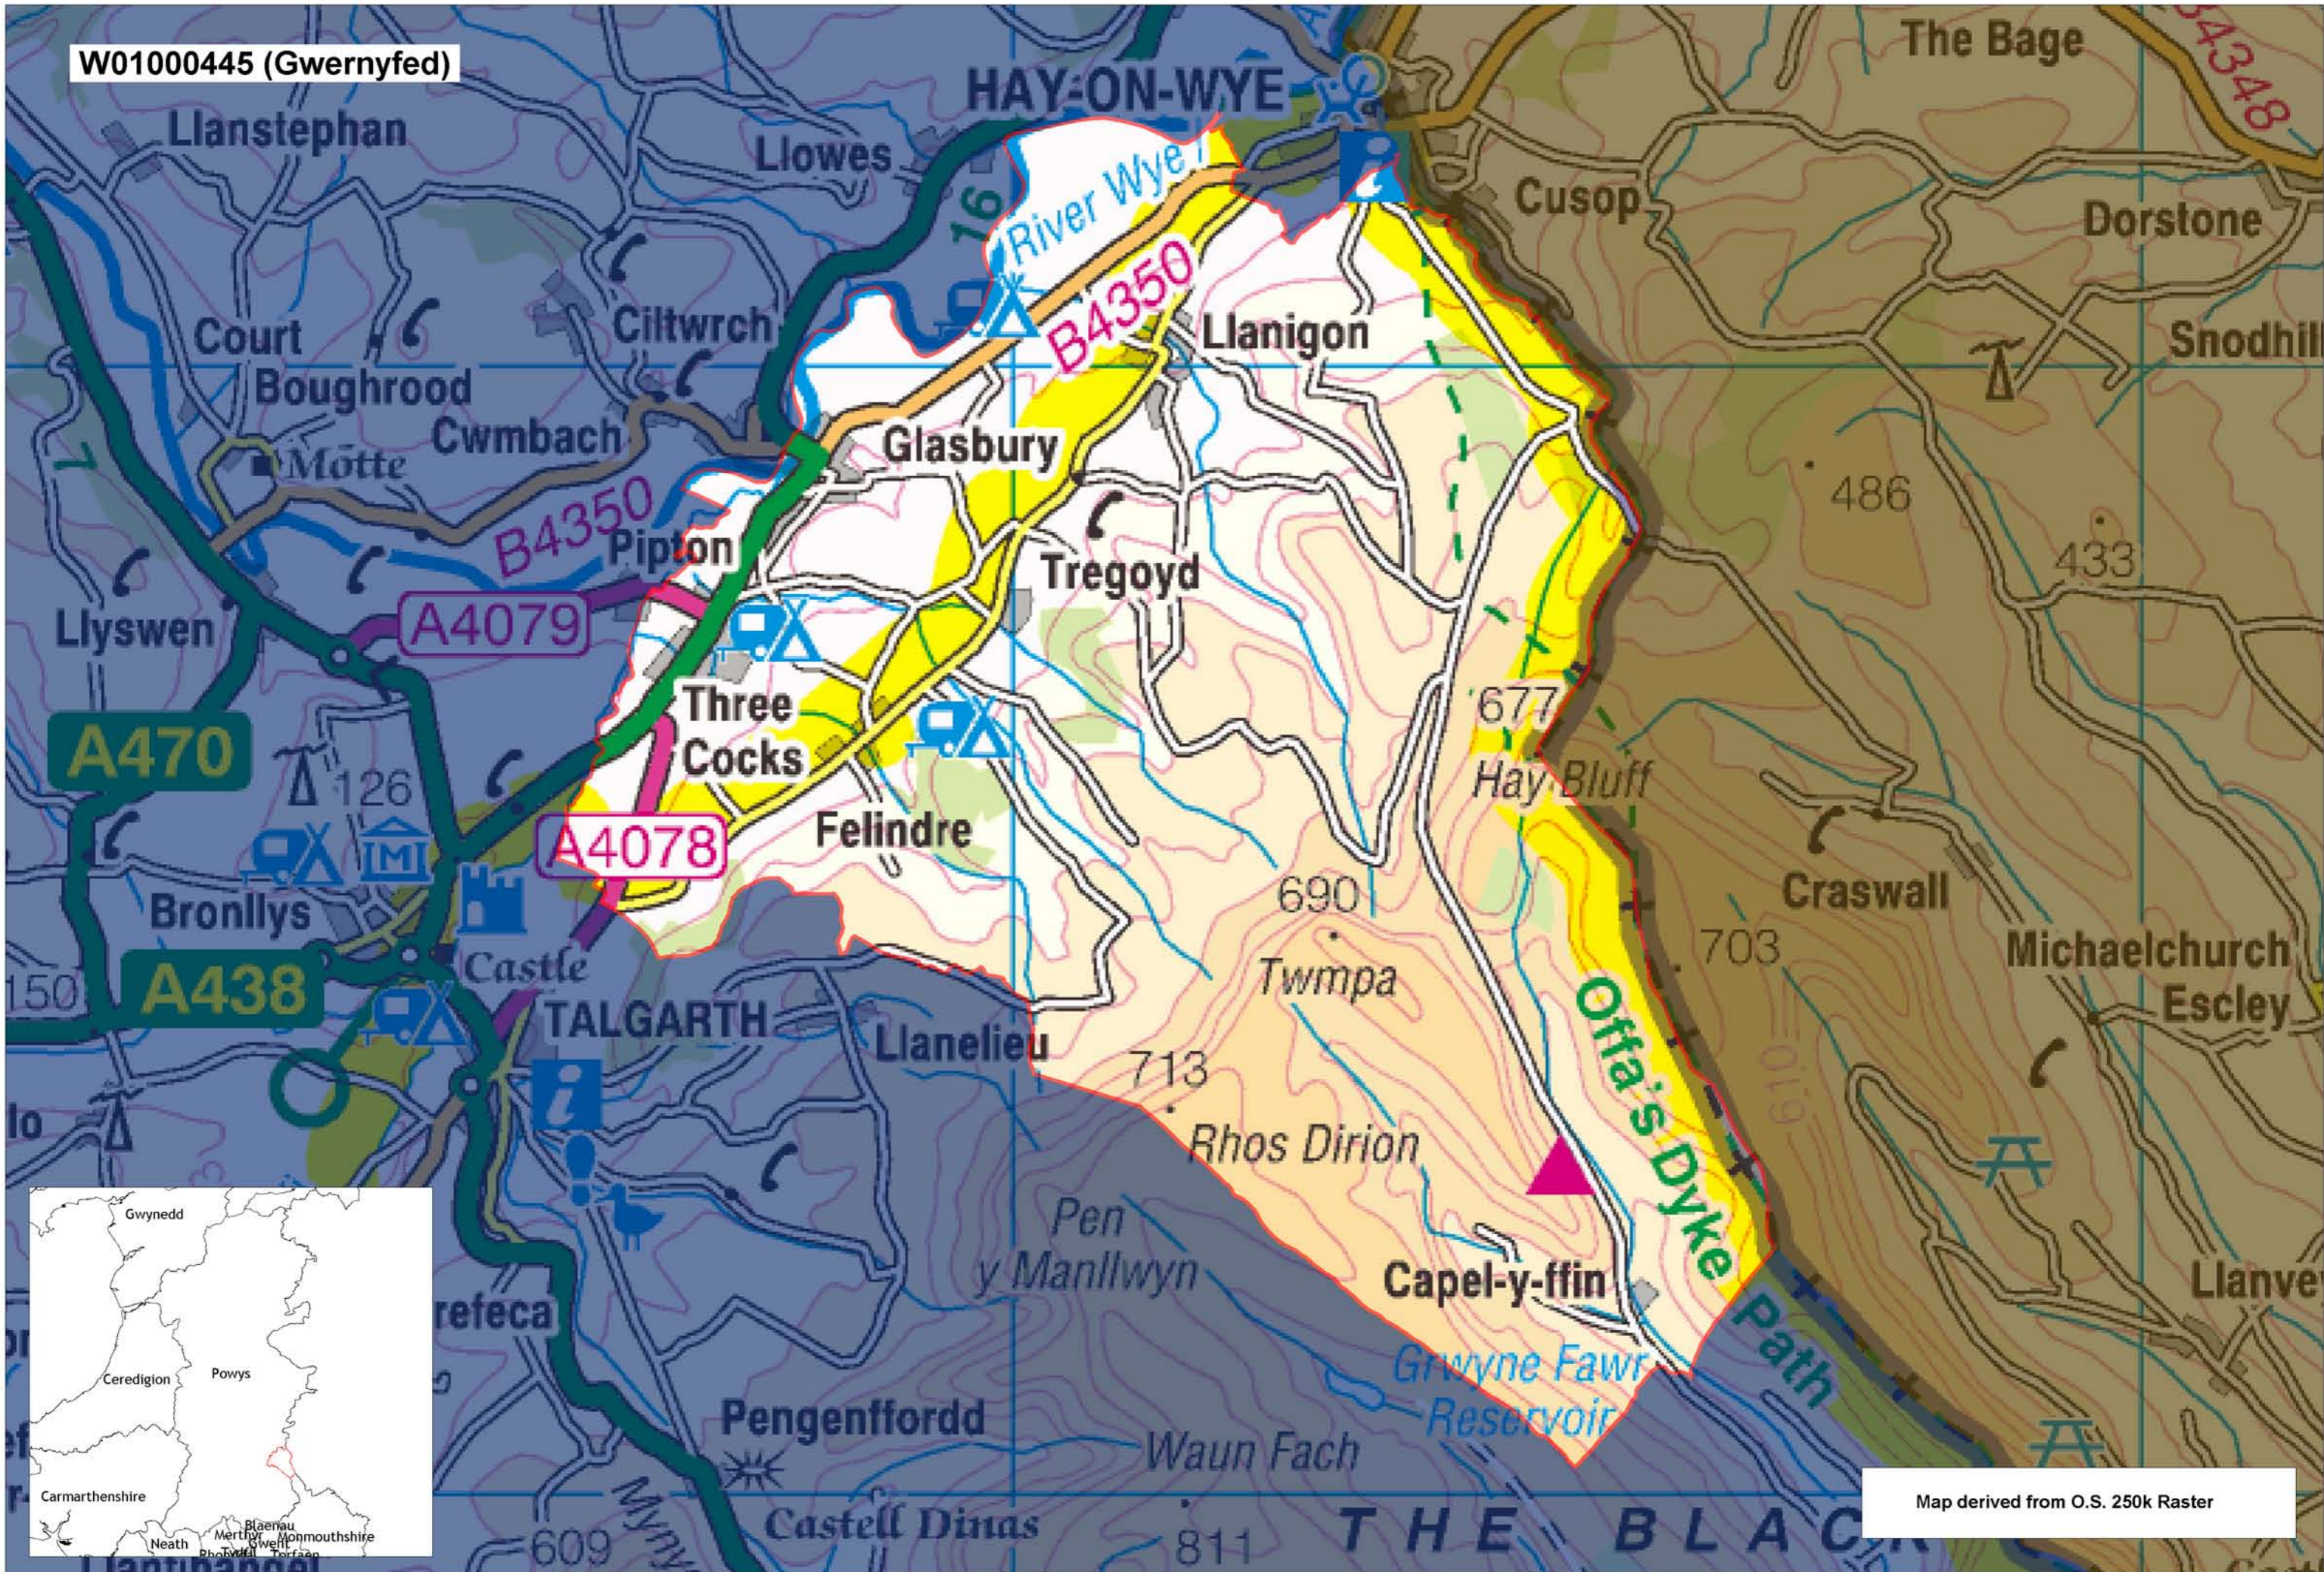

W01000445 (Gwernyfed)

Map derived from O.S. 250k Raster