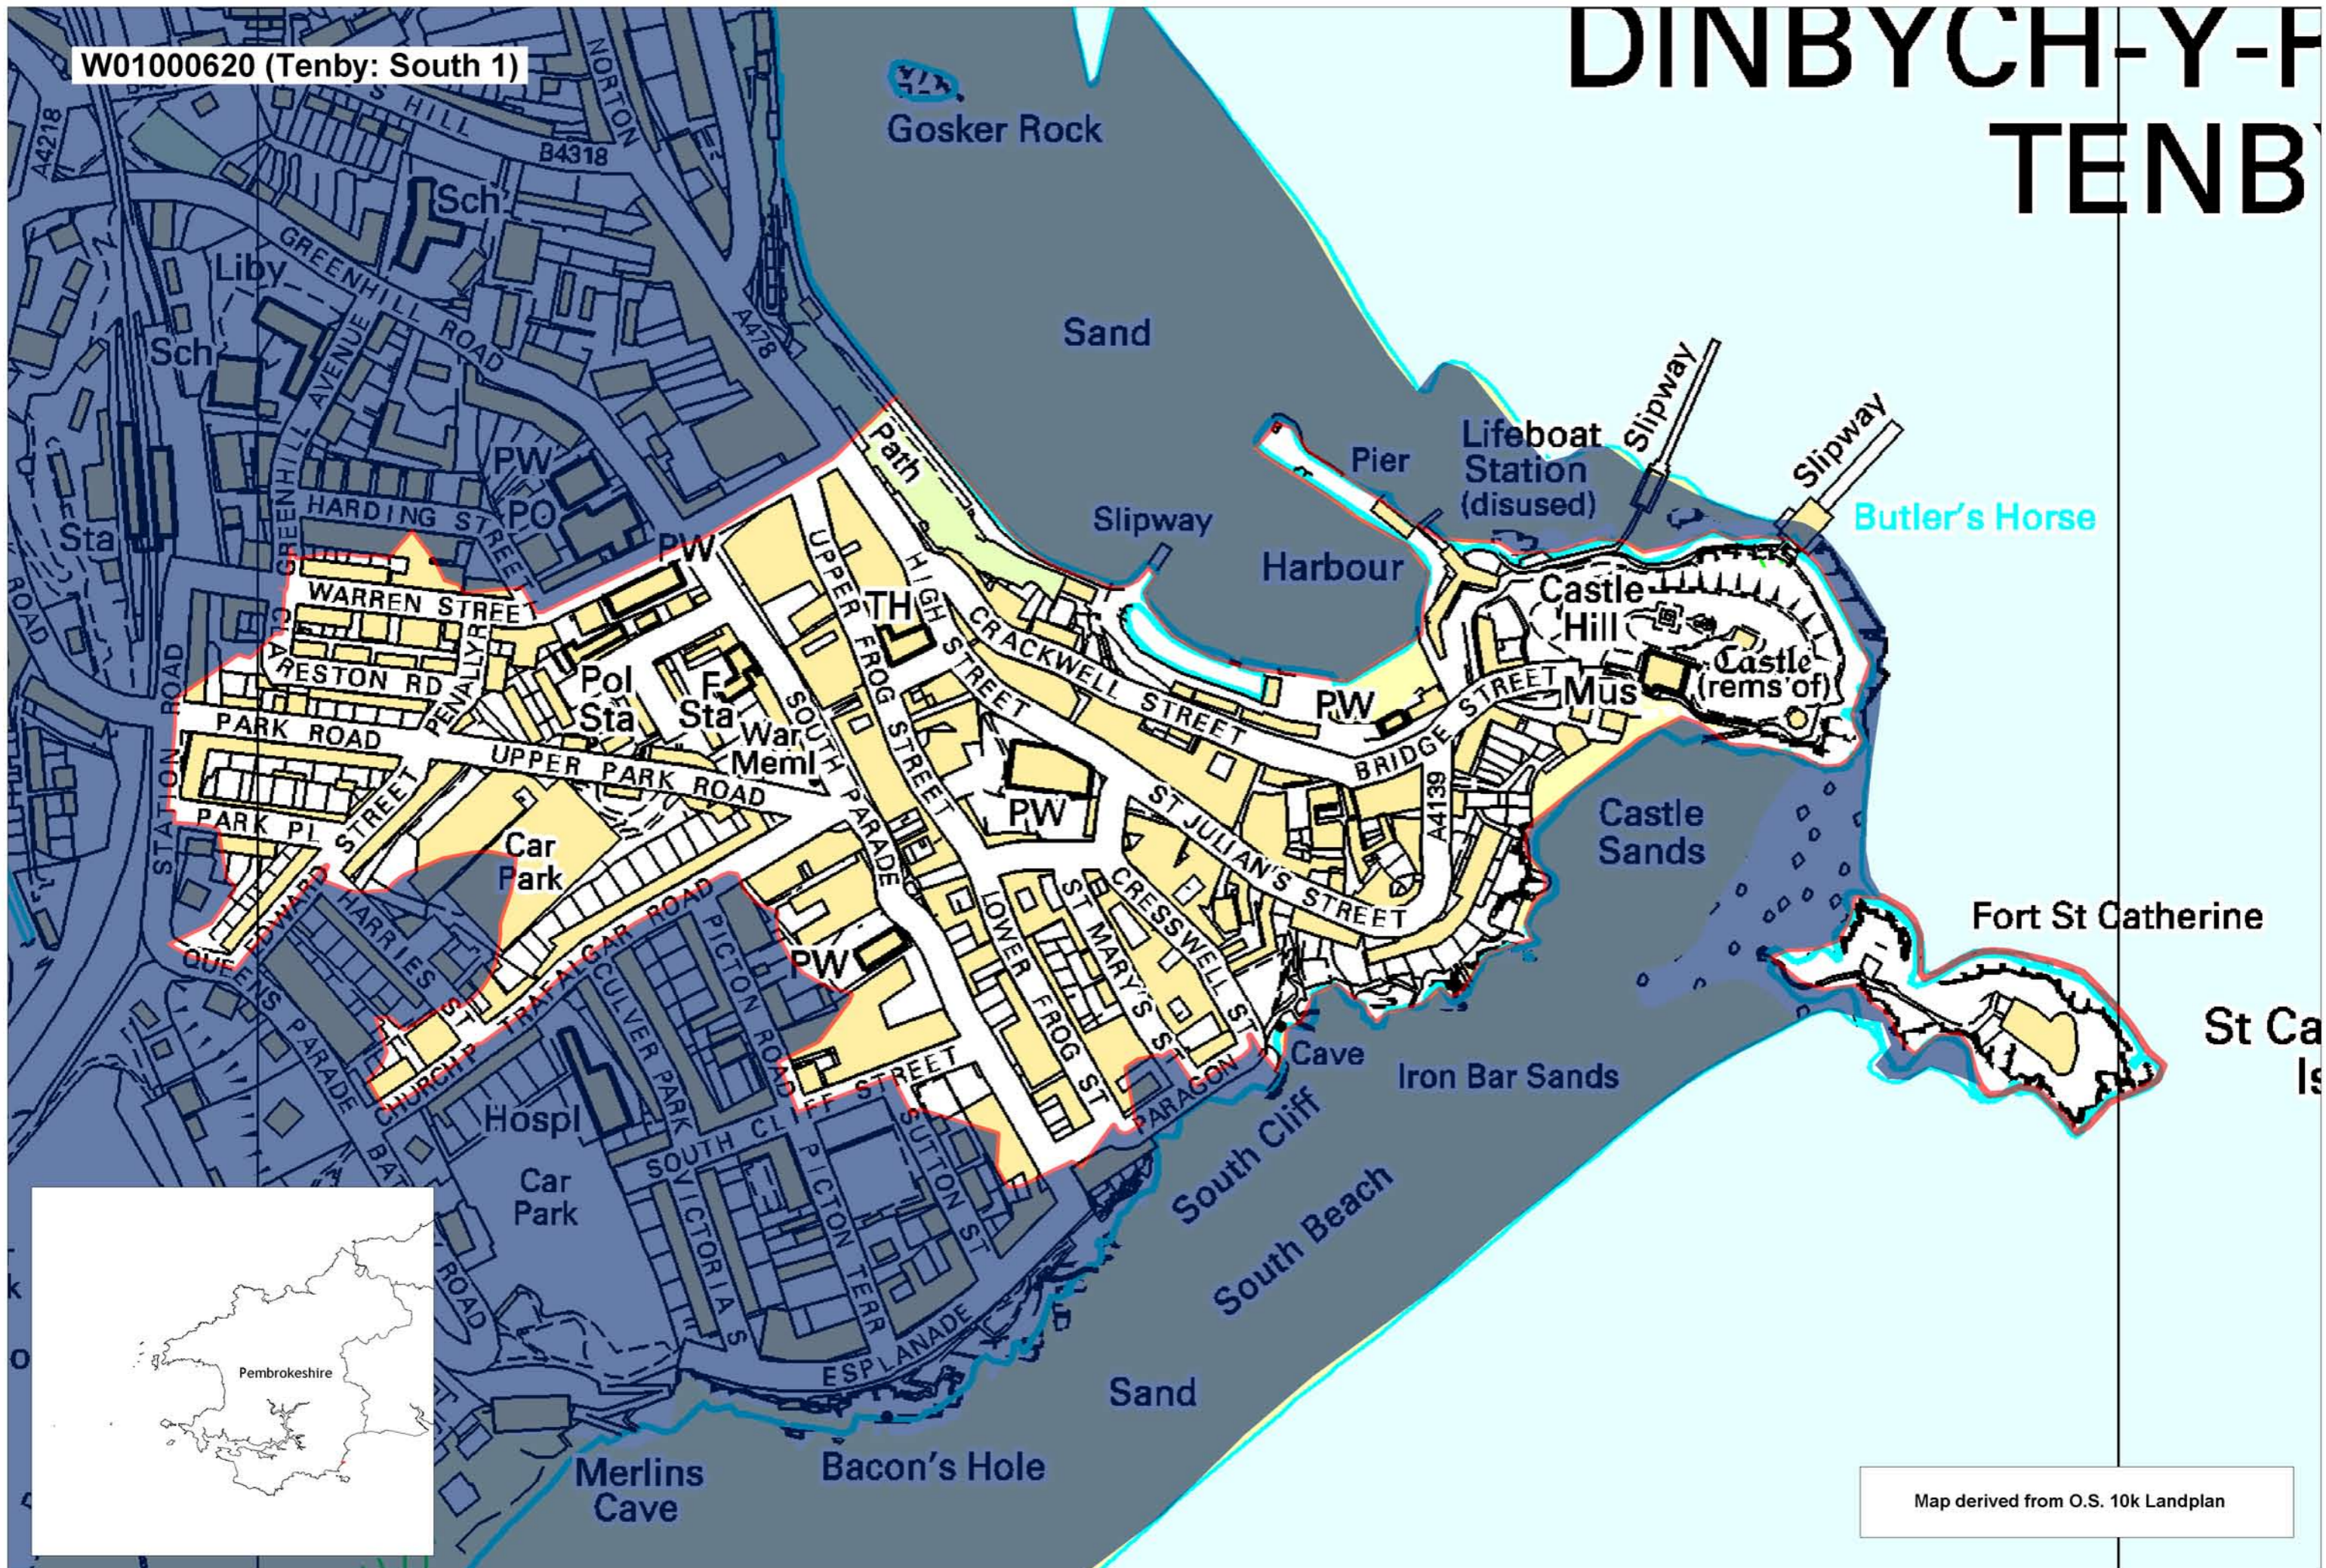

W01000620 (Tenby: South 1)

DINBYCH-Y-F TENBY

Map derived from O.S. 10k Landplan

Produced by Cartographics, Statistical Directorate, Welsh Assembly Government. Cynhyrchwyd gan Cartograffeg, Y Gyfarwyddiaeth Ystadegol, Llywodraeth Cynulliad Cymru.