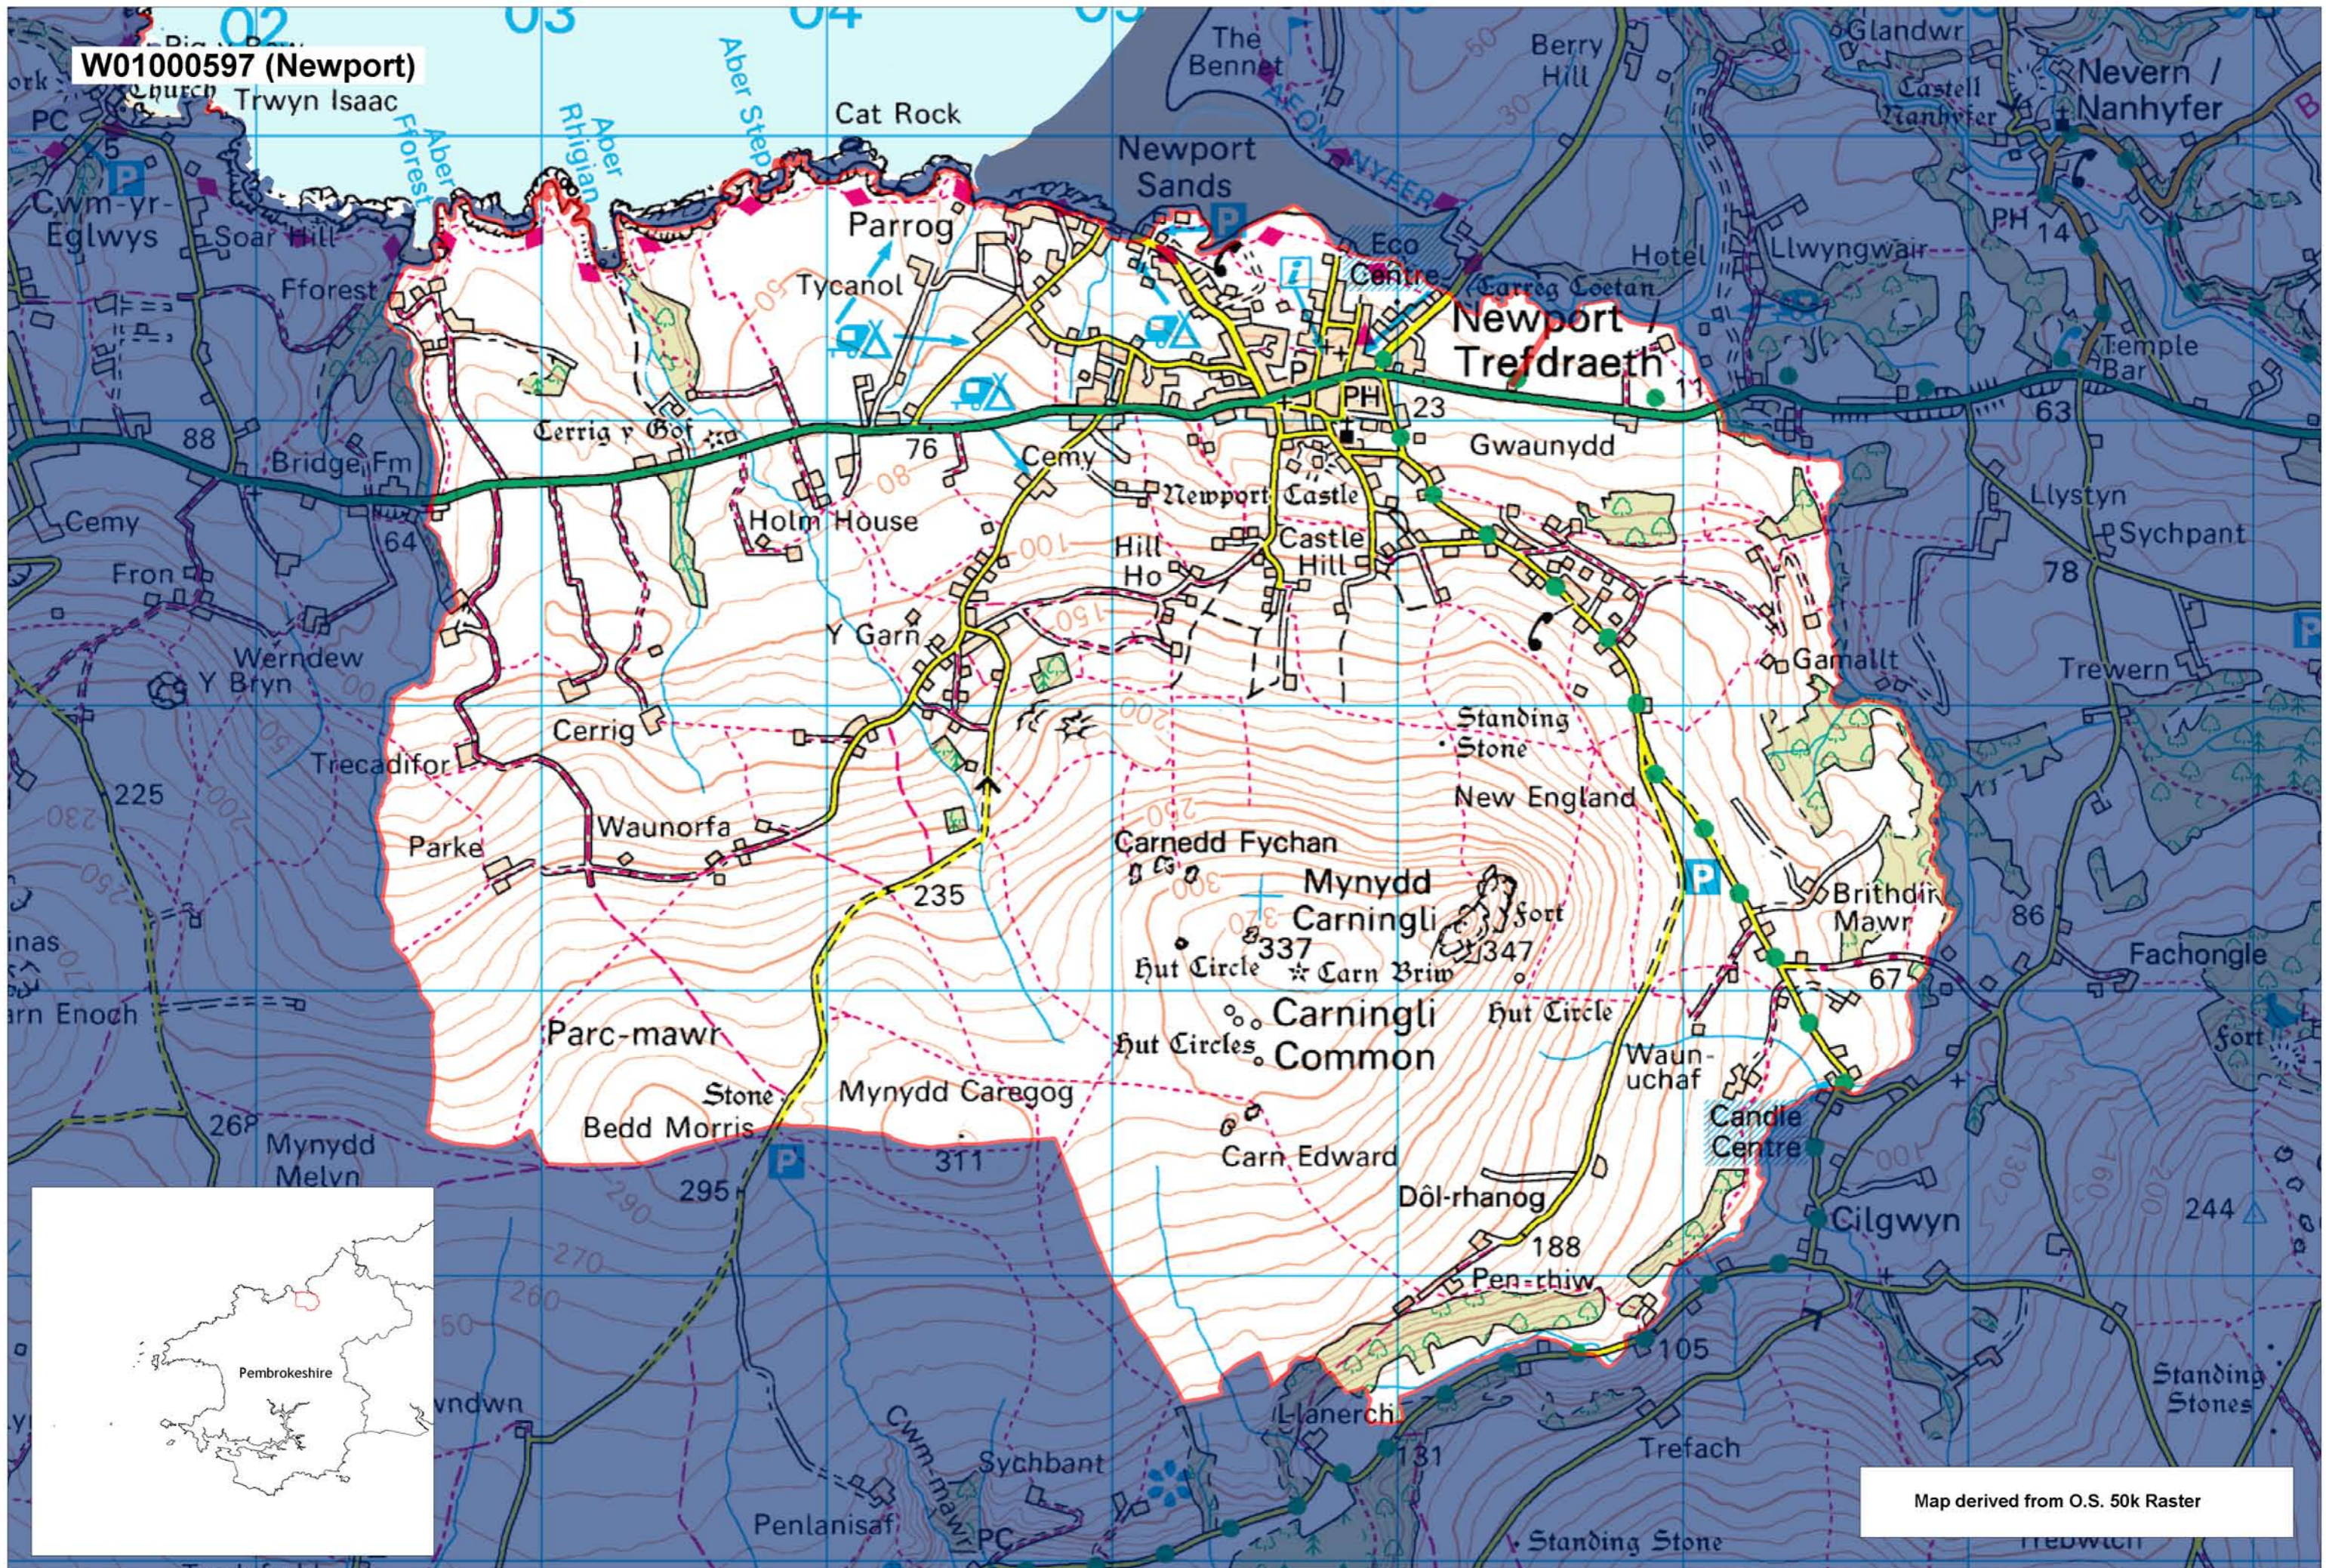

W01000597 (Newport)

Map derived from O.S. 50k Raster