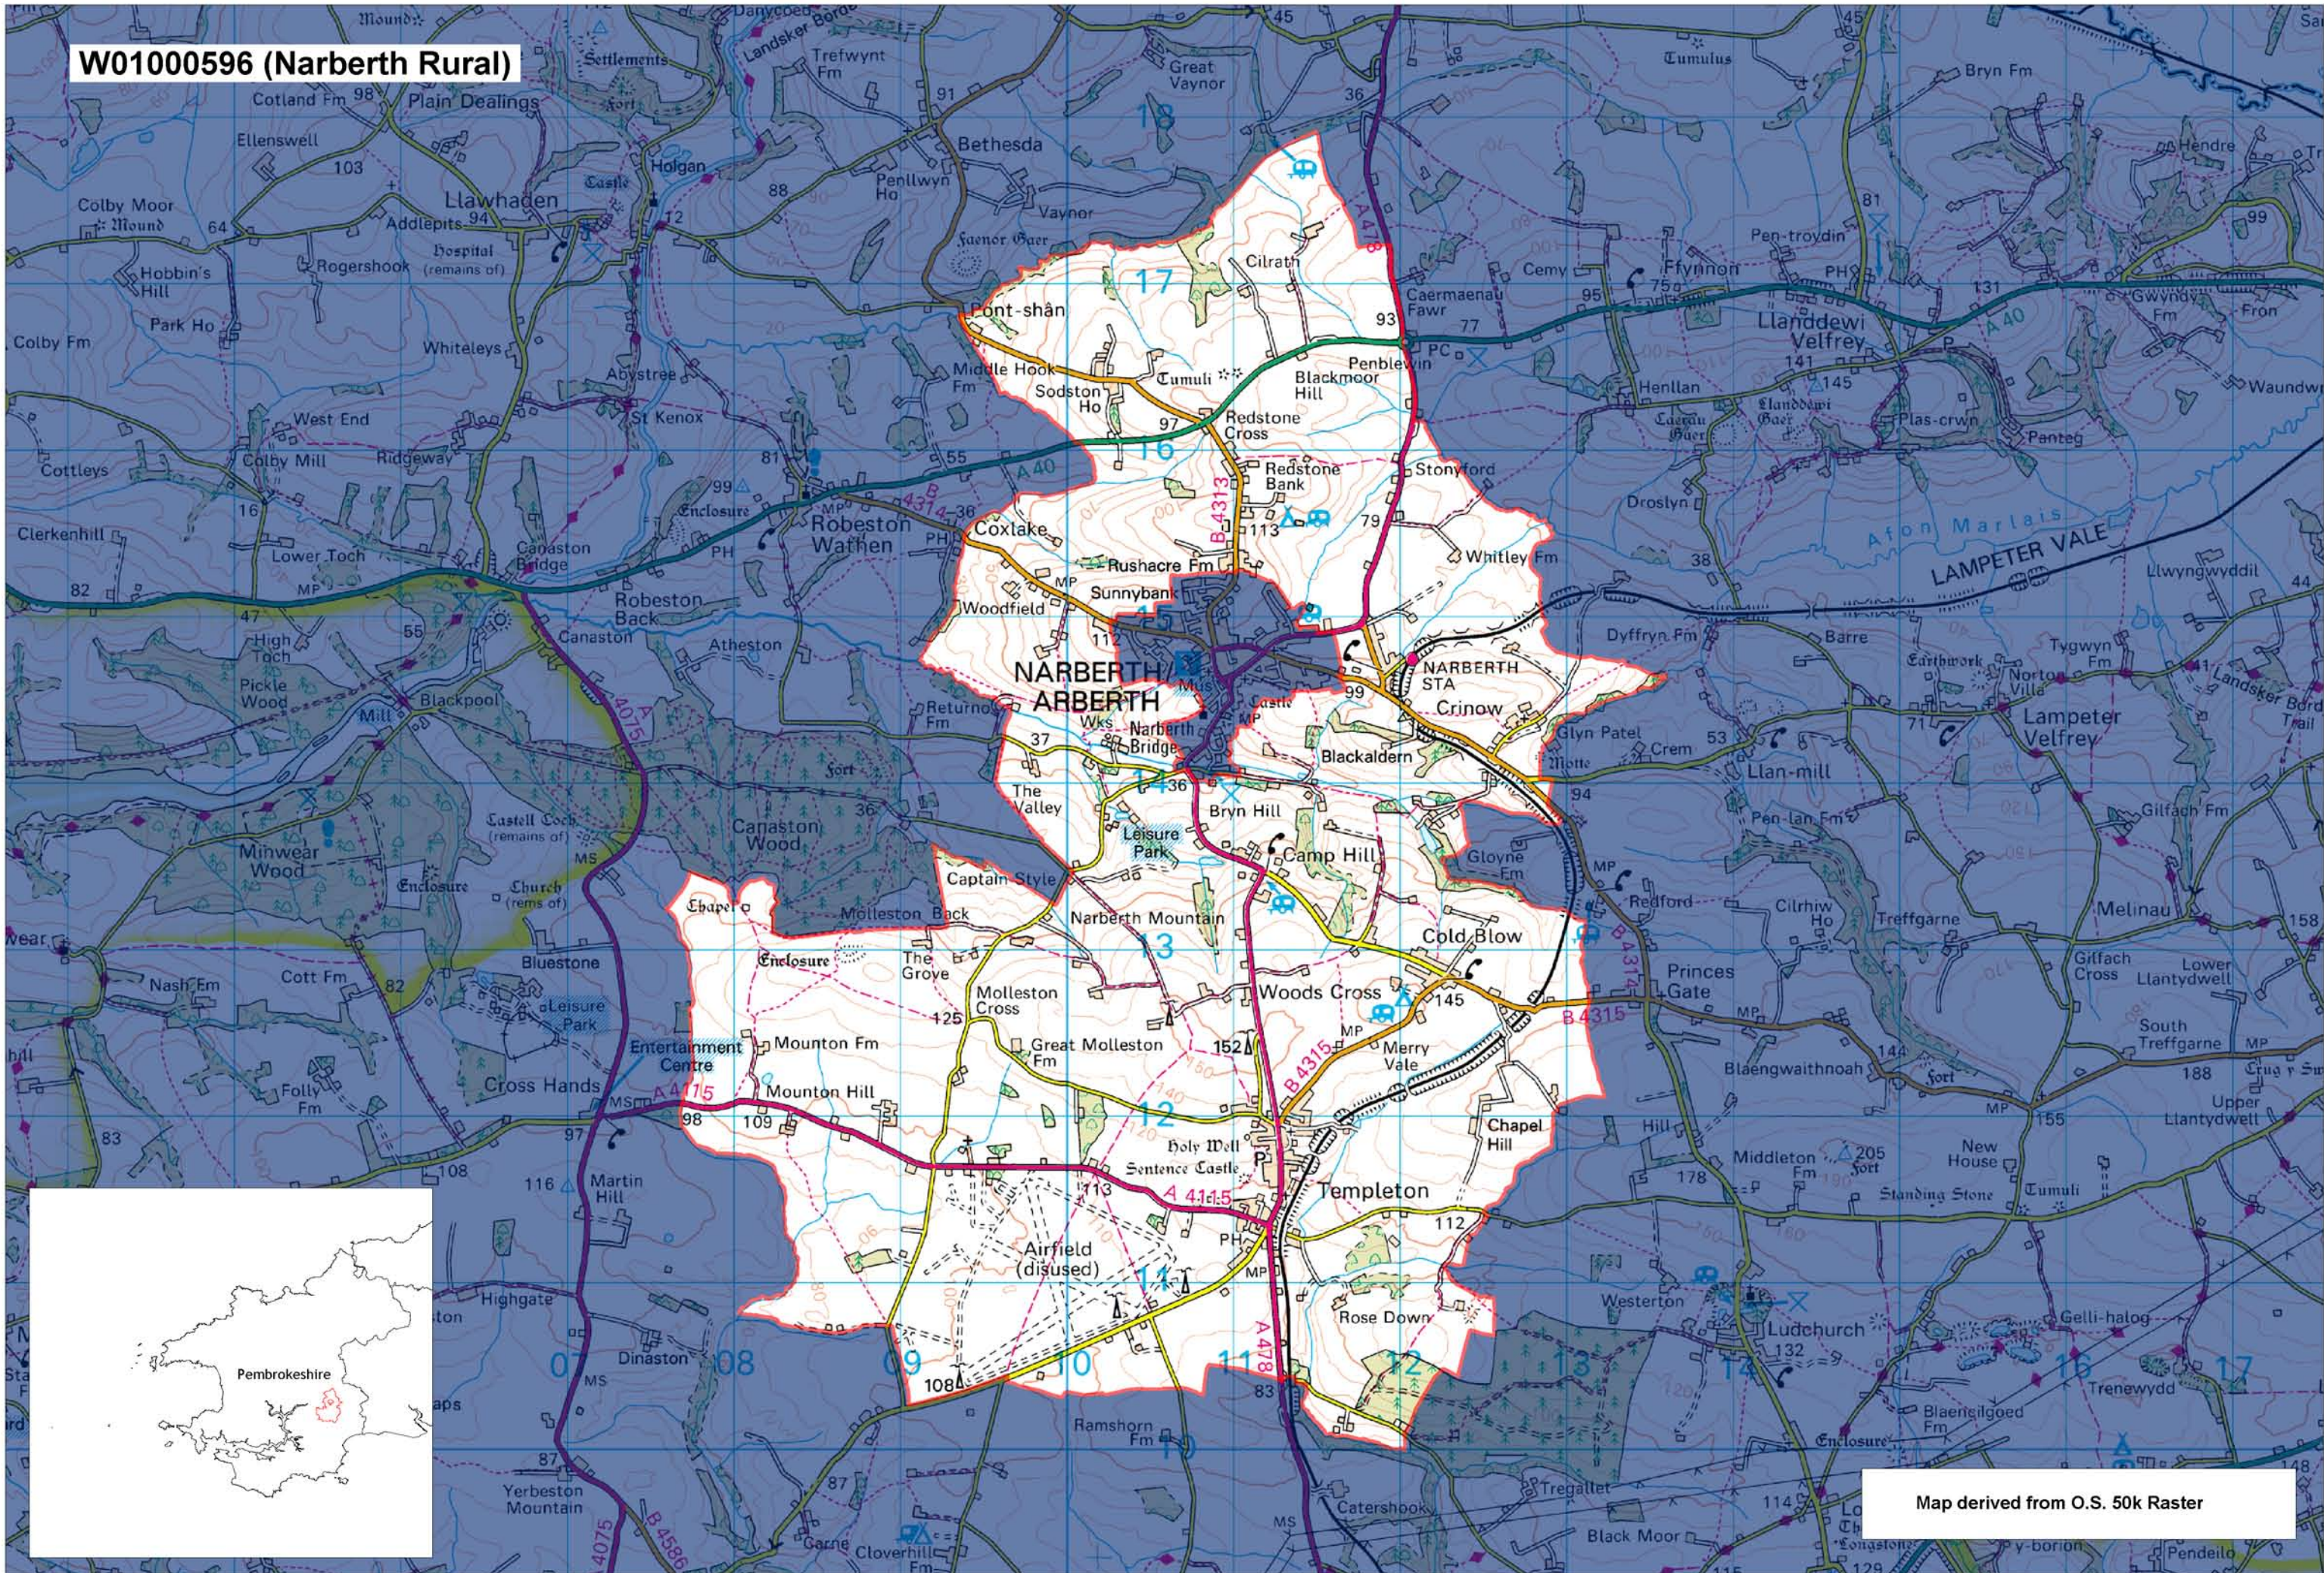

W01000596 (Narberth Rural)

Map derived from O.S. 50k Raster