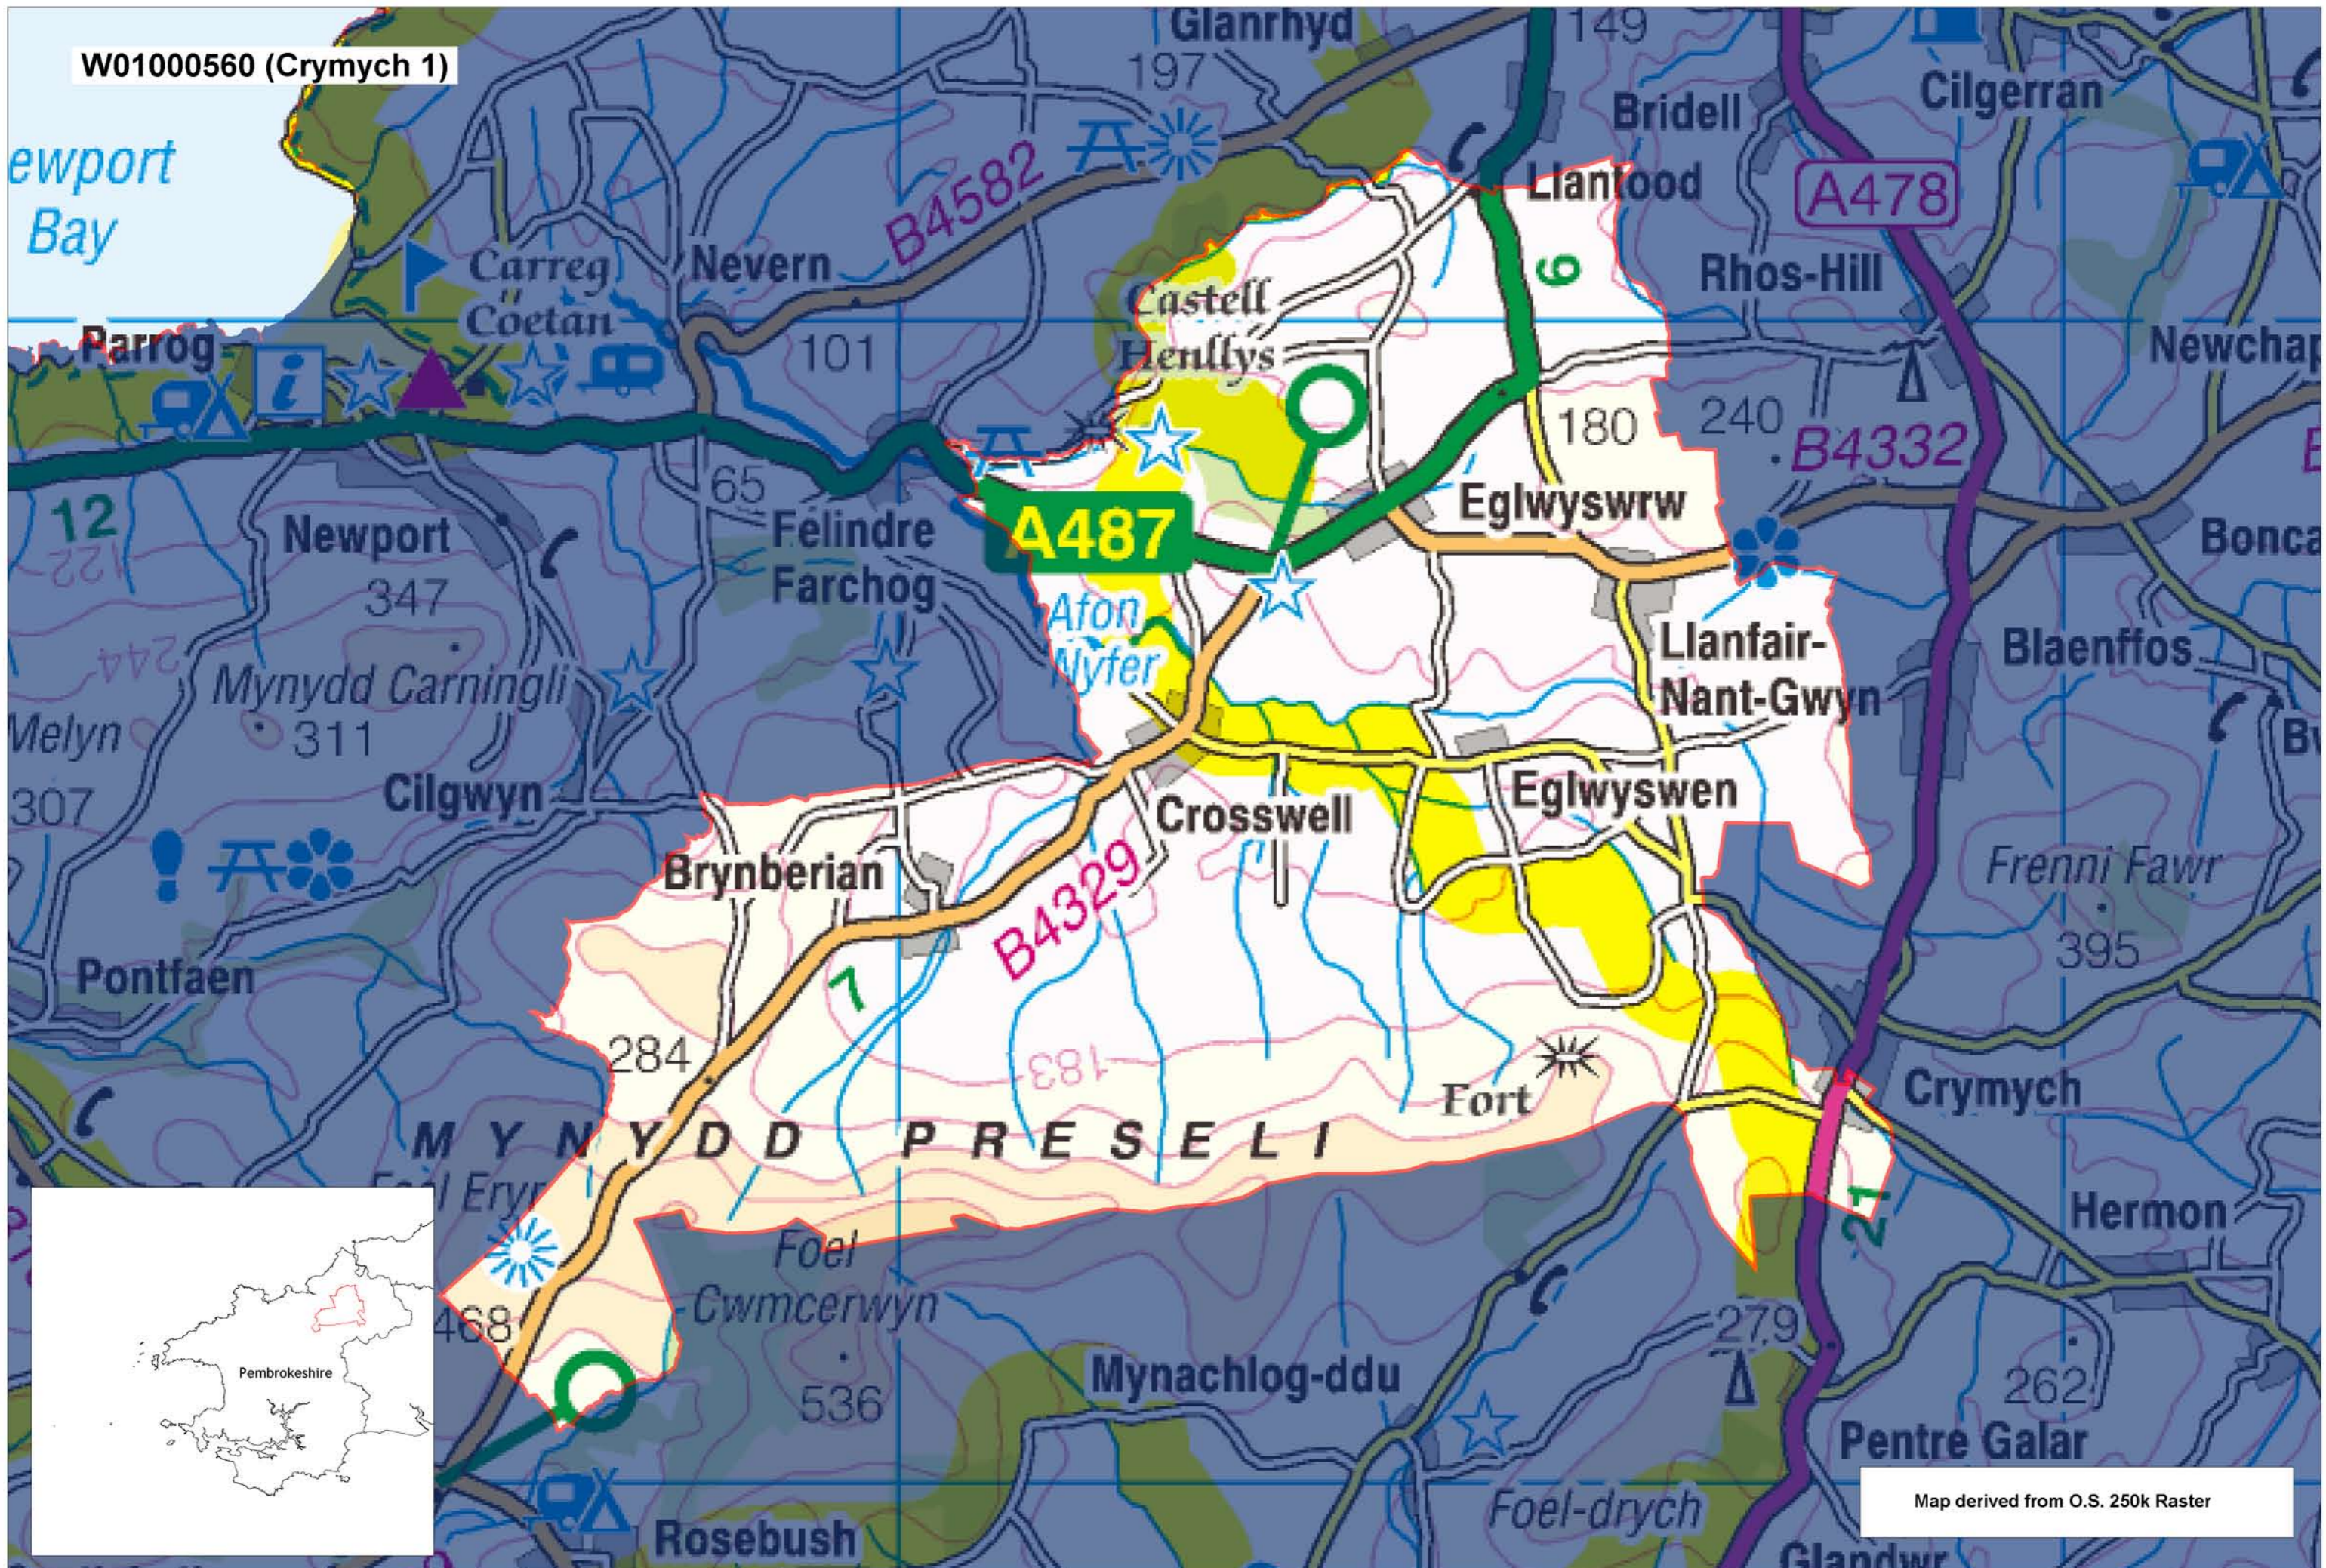

W01000560 (Crymych 1)

Map derived from O.S. 250k Raster