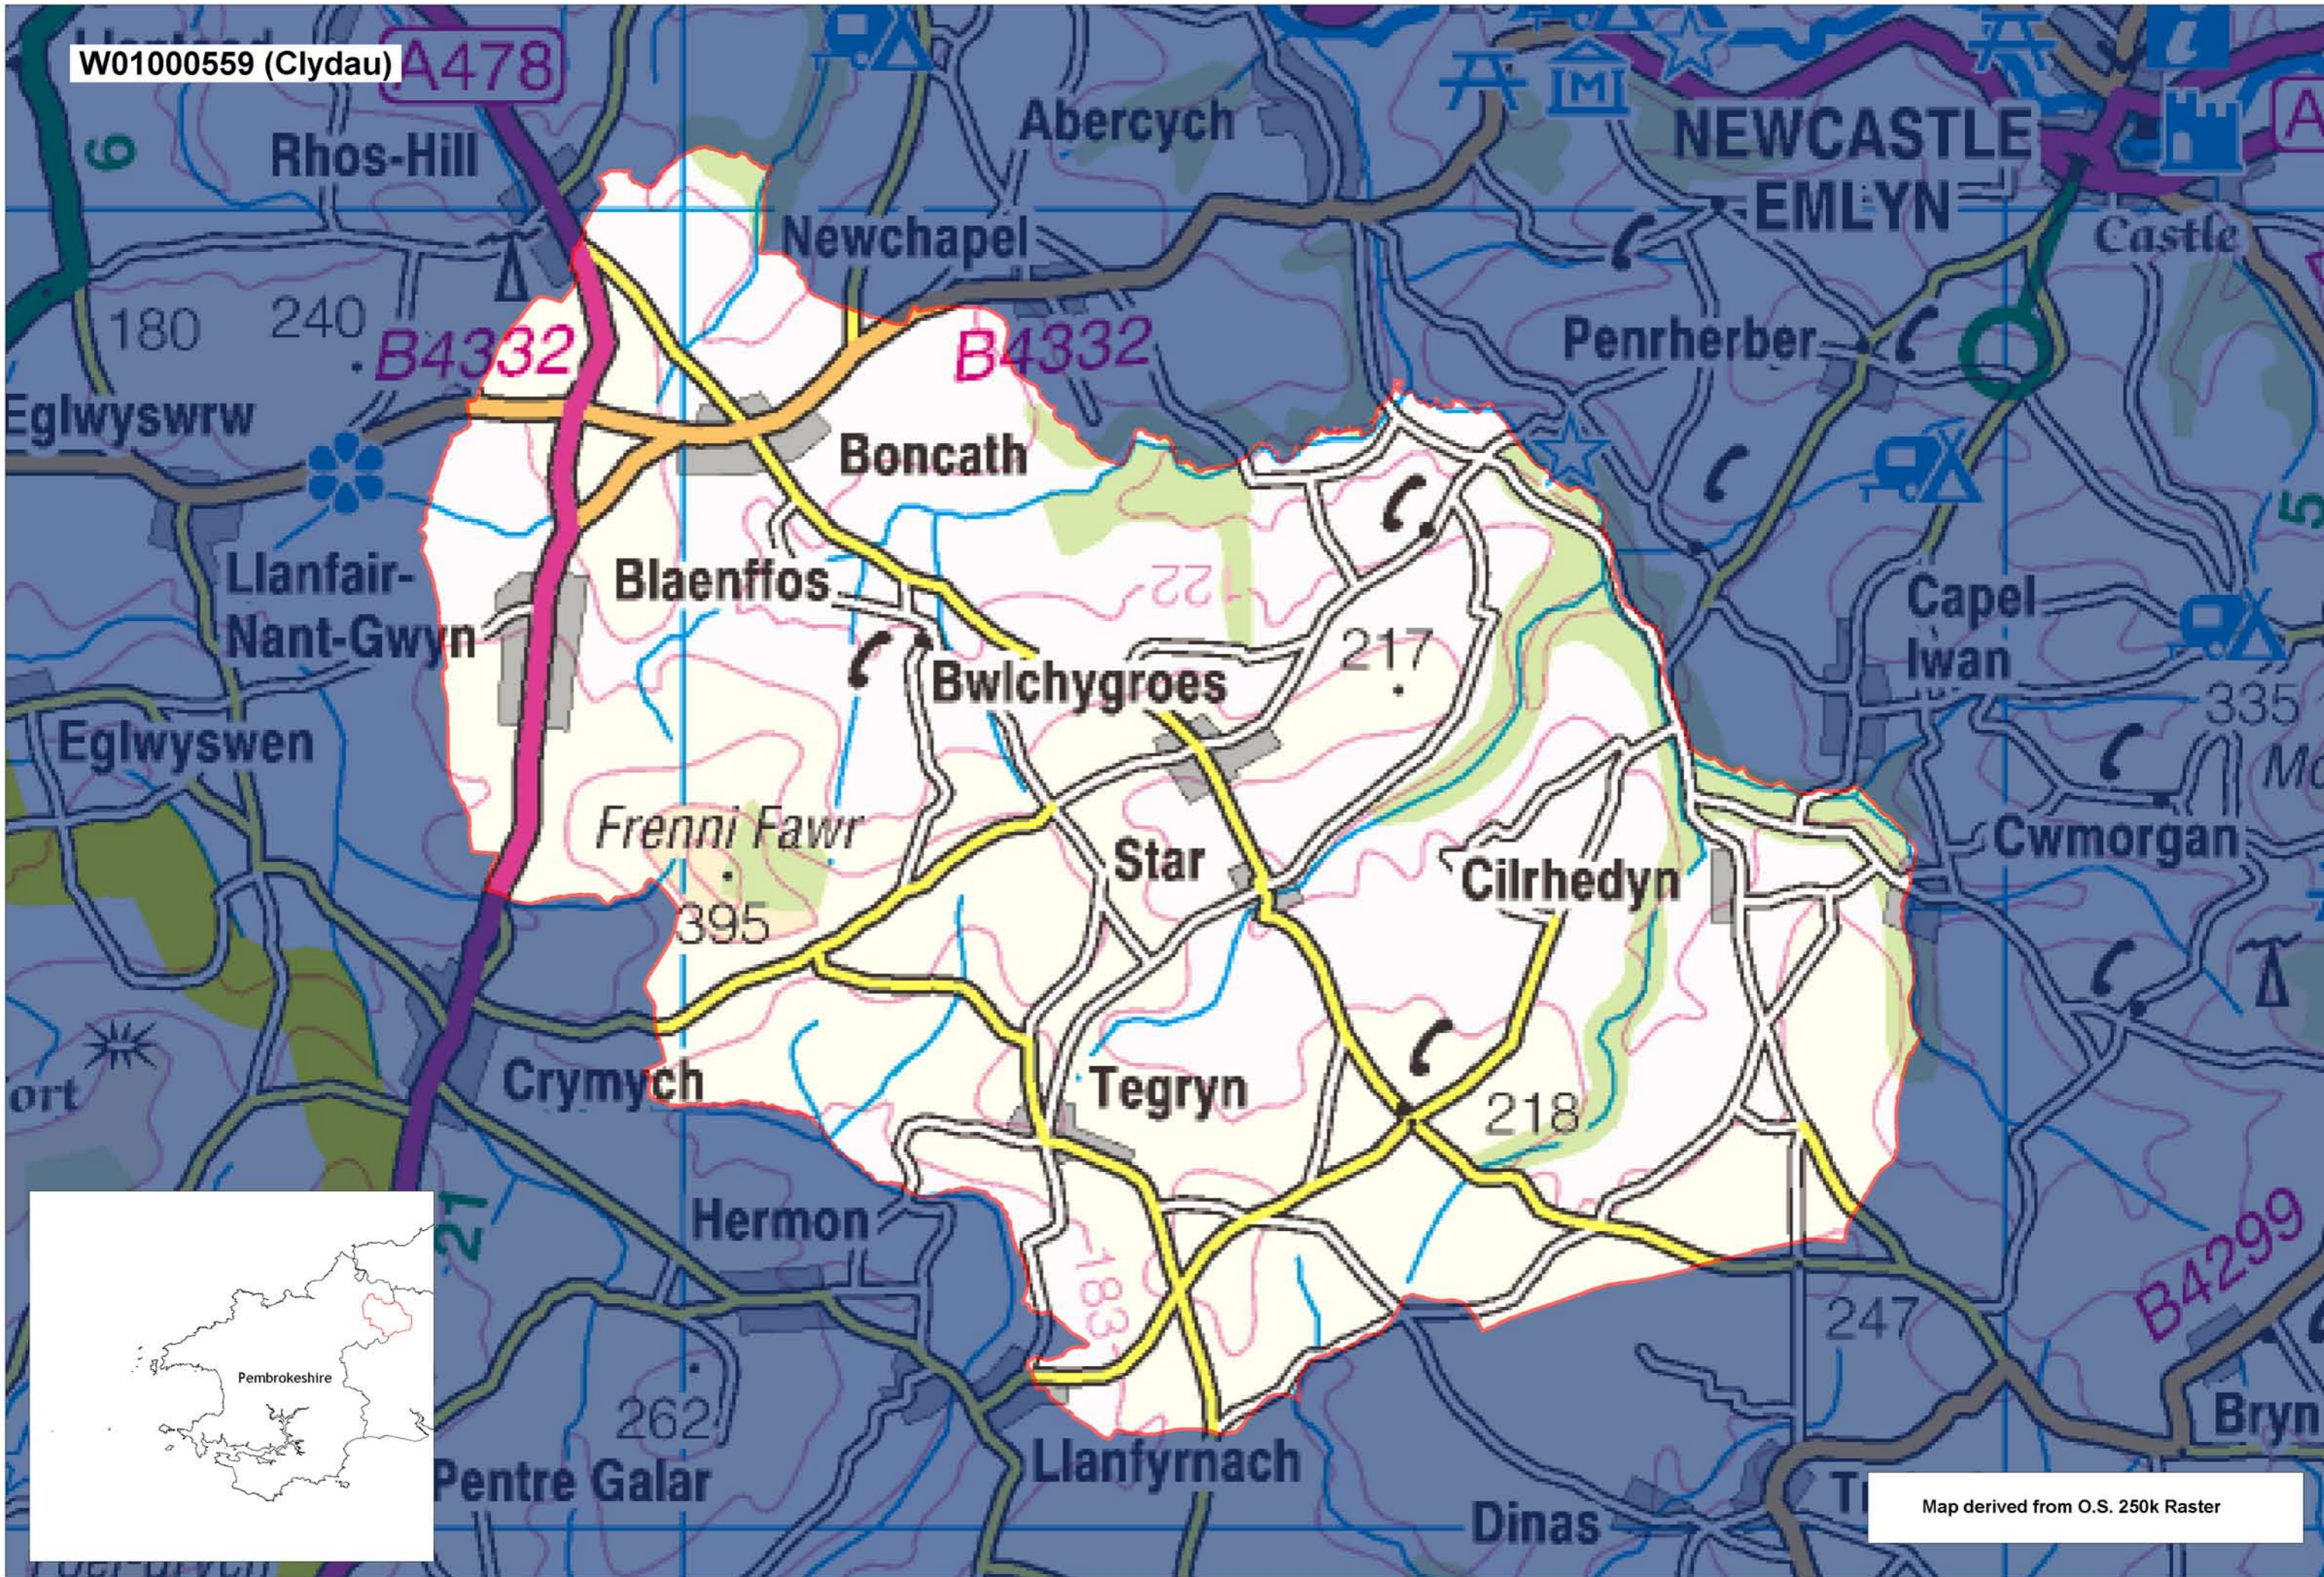

W01000559 (Clydau)

Map derived from O.S. 250k Raster