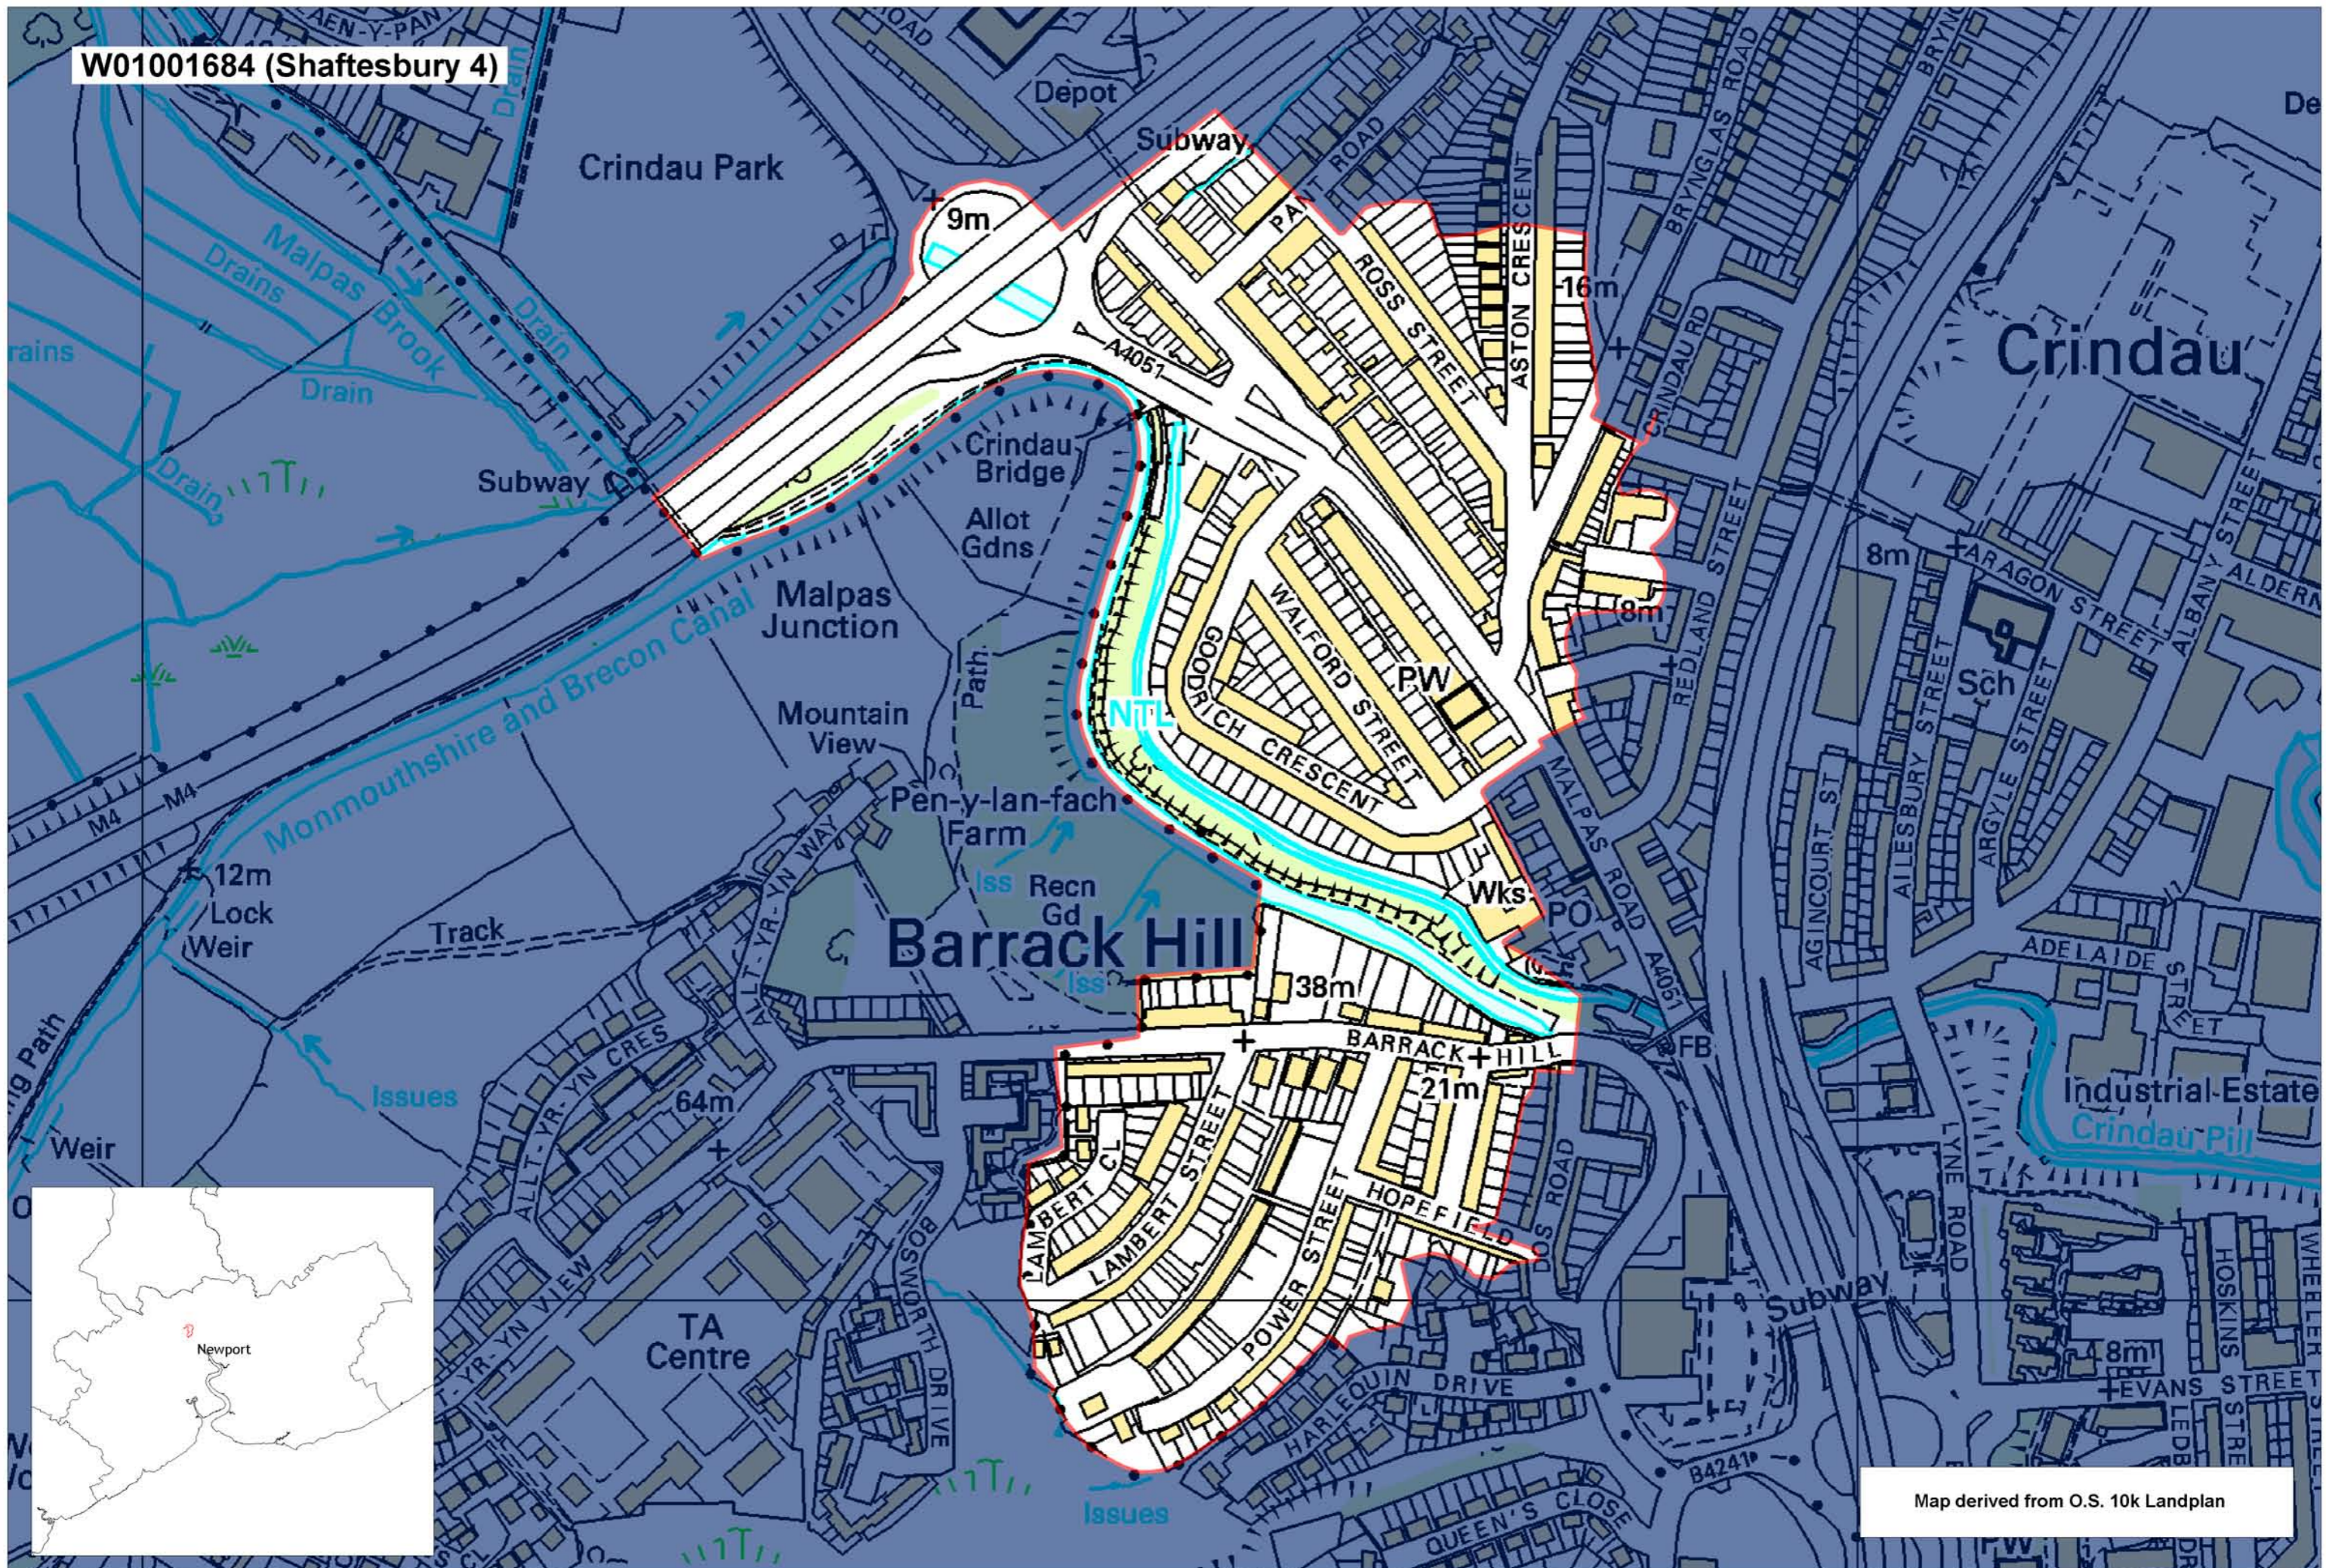

W01001684 (Shaftesbury 4)

Map derived from O.S. 10k Landplan

Produced by Cartographics, Statistical Directorate, Welsh Assembly Government. Cynhyrchwyd gan Cartograffeg, Y Gytarwyddiaeth Ystadegol, Llywodraeth Cynulliad Cymru.