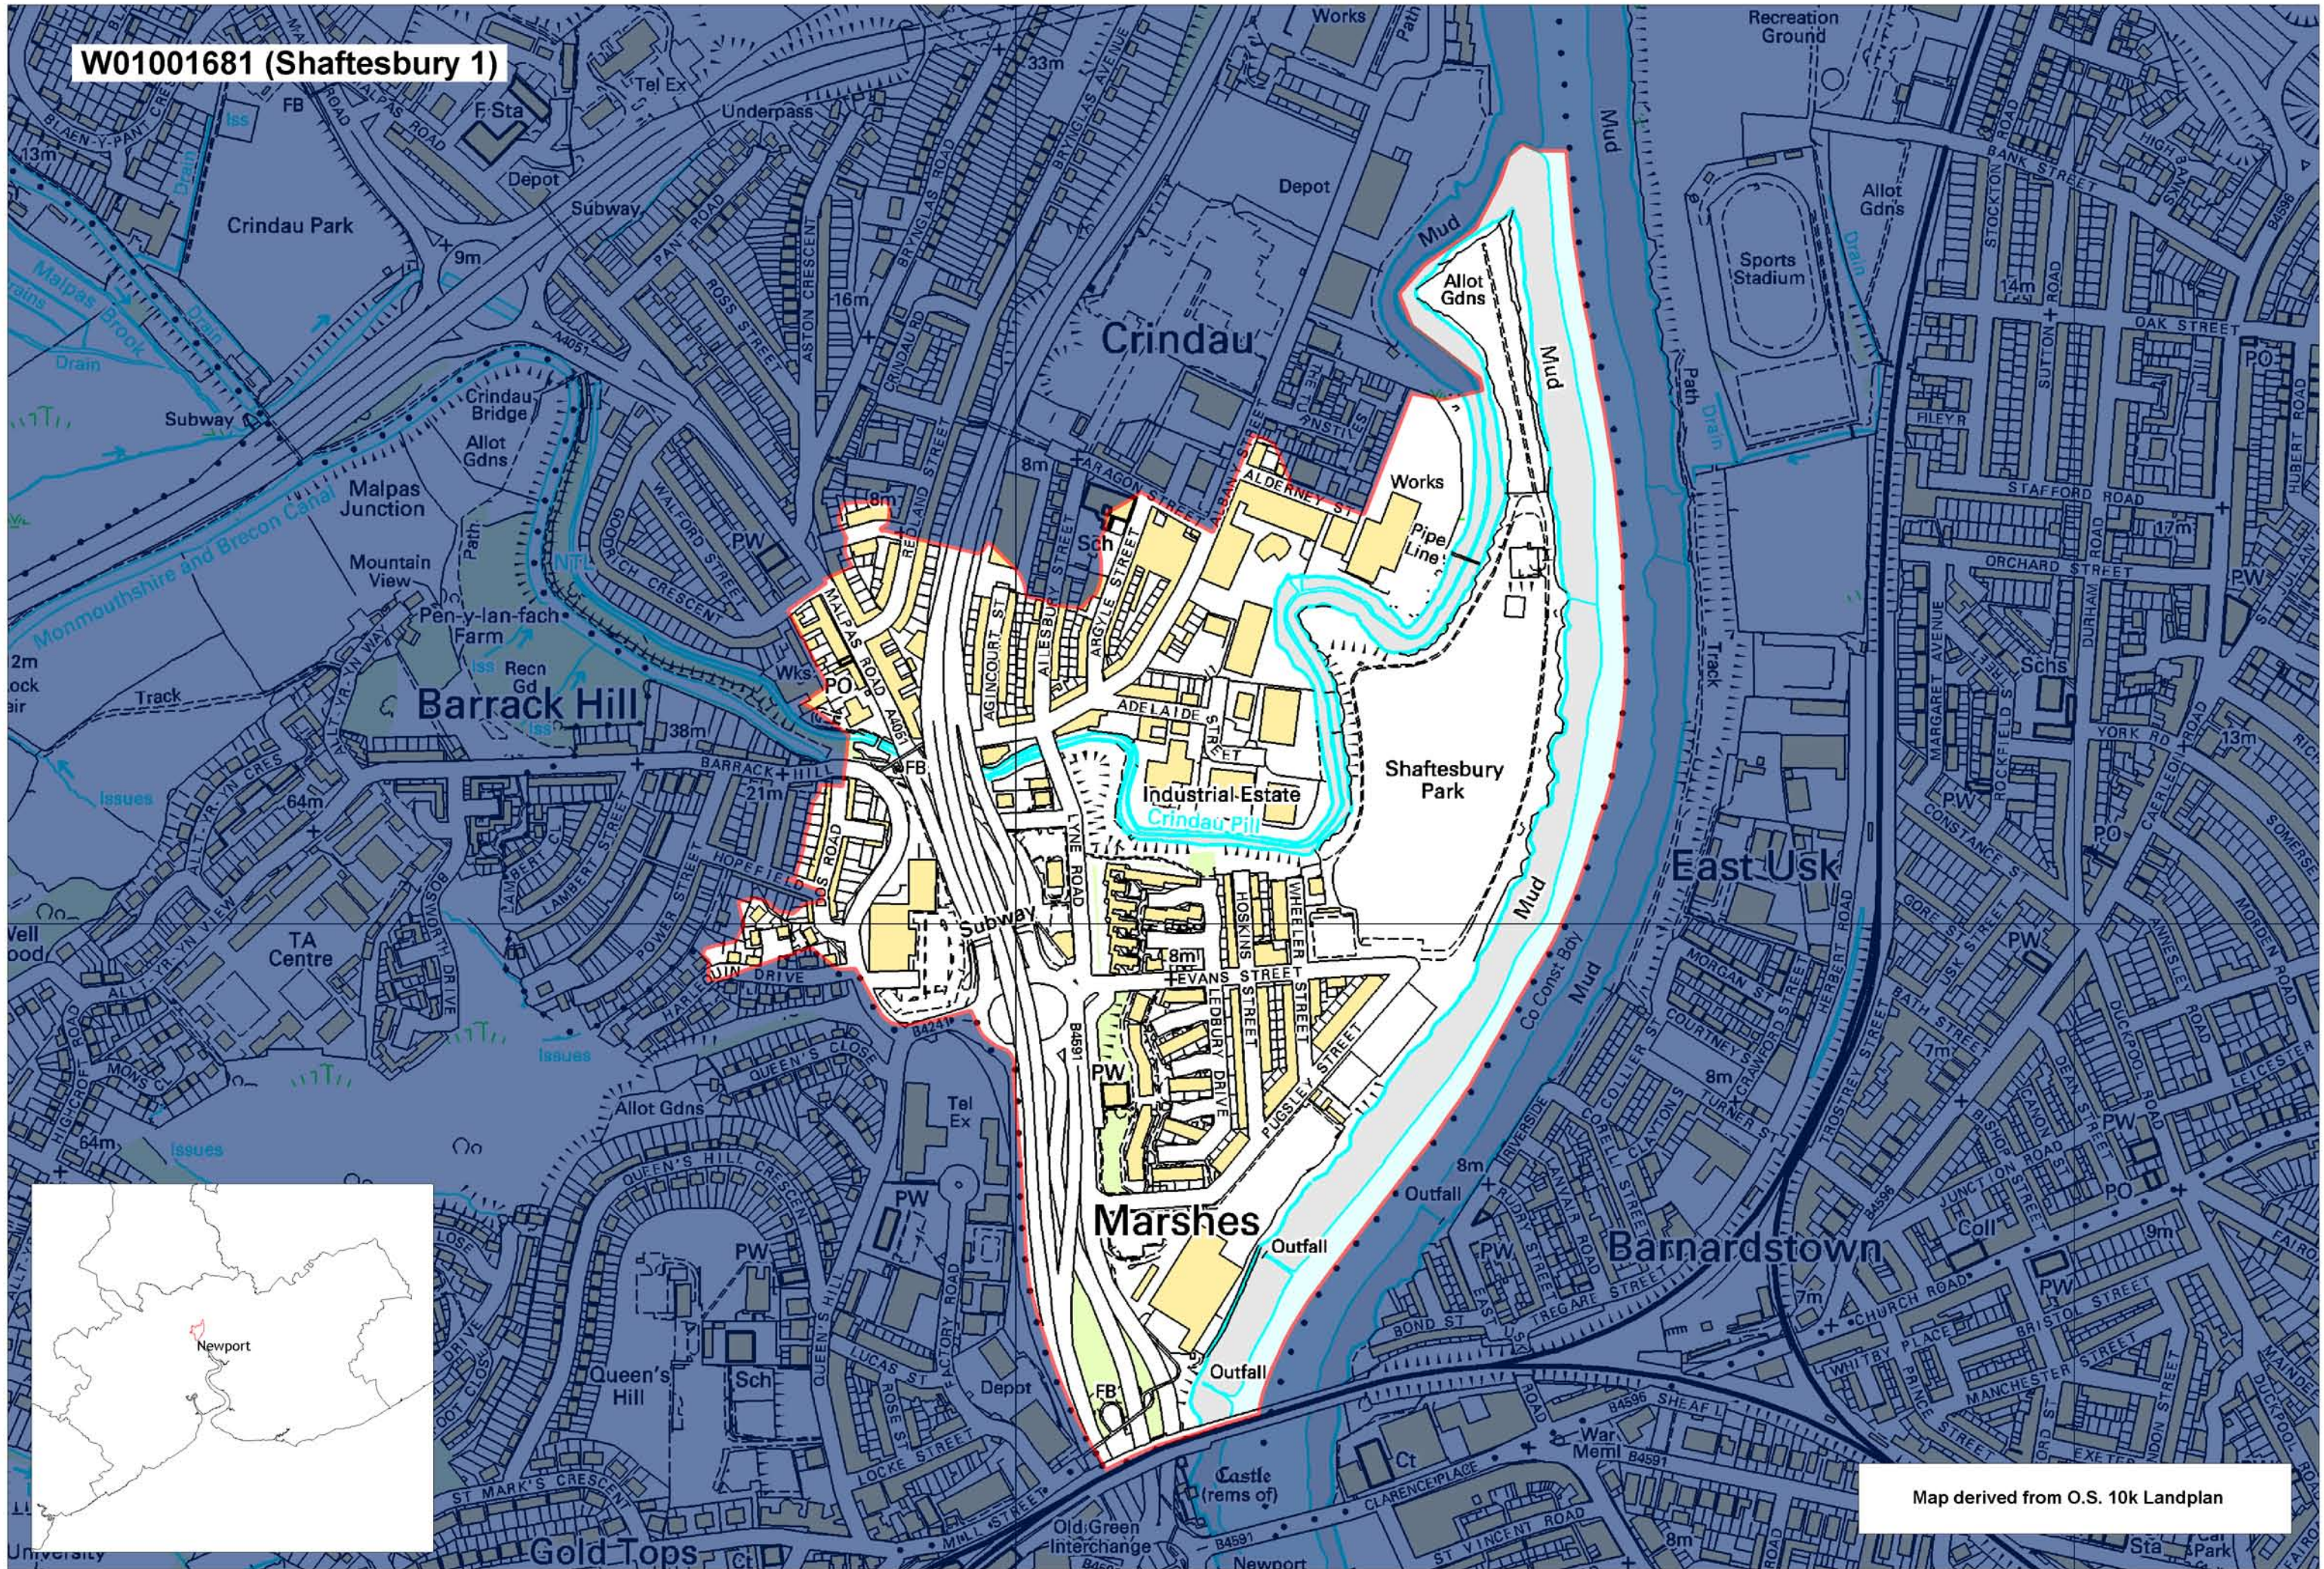

W01001681 (Shaftesbury 1)

Map derived from O.S. 10k Landplan