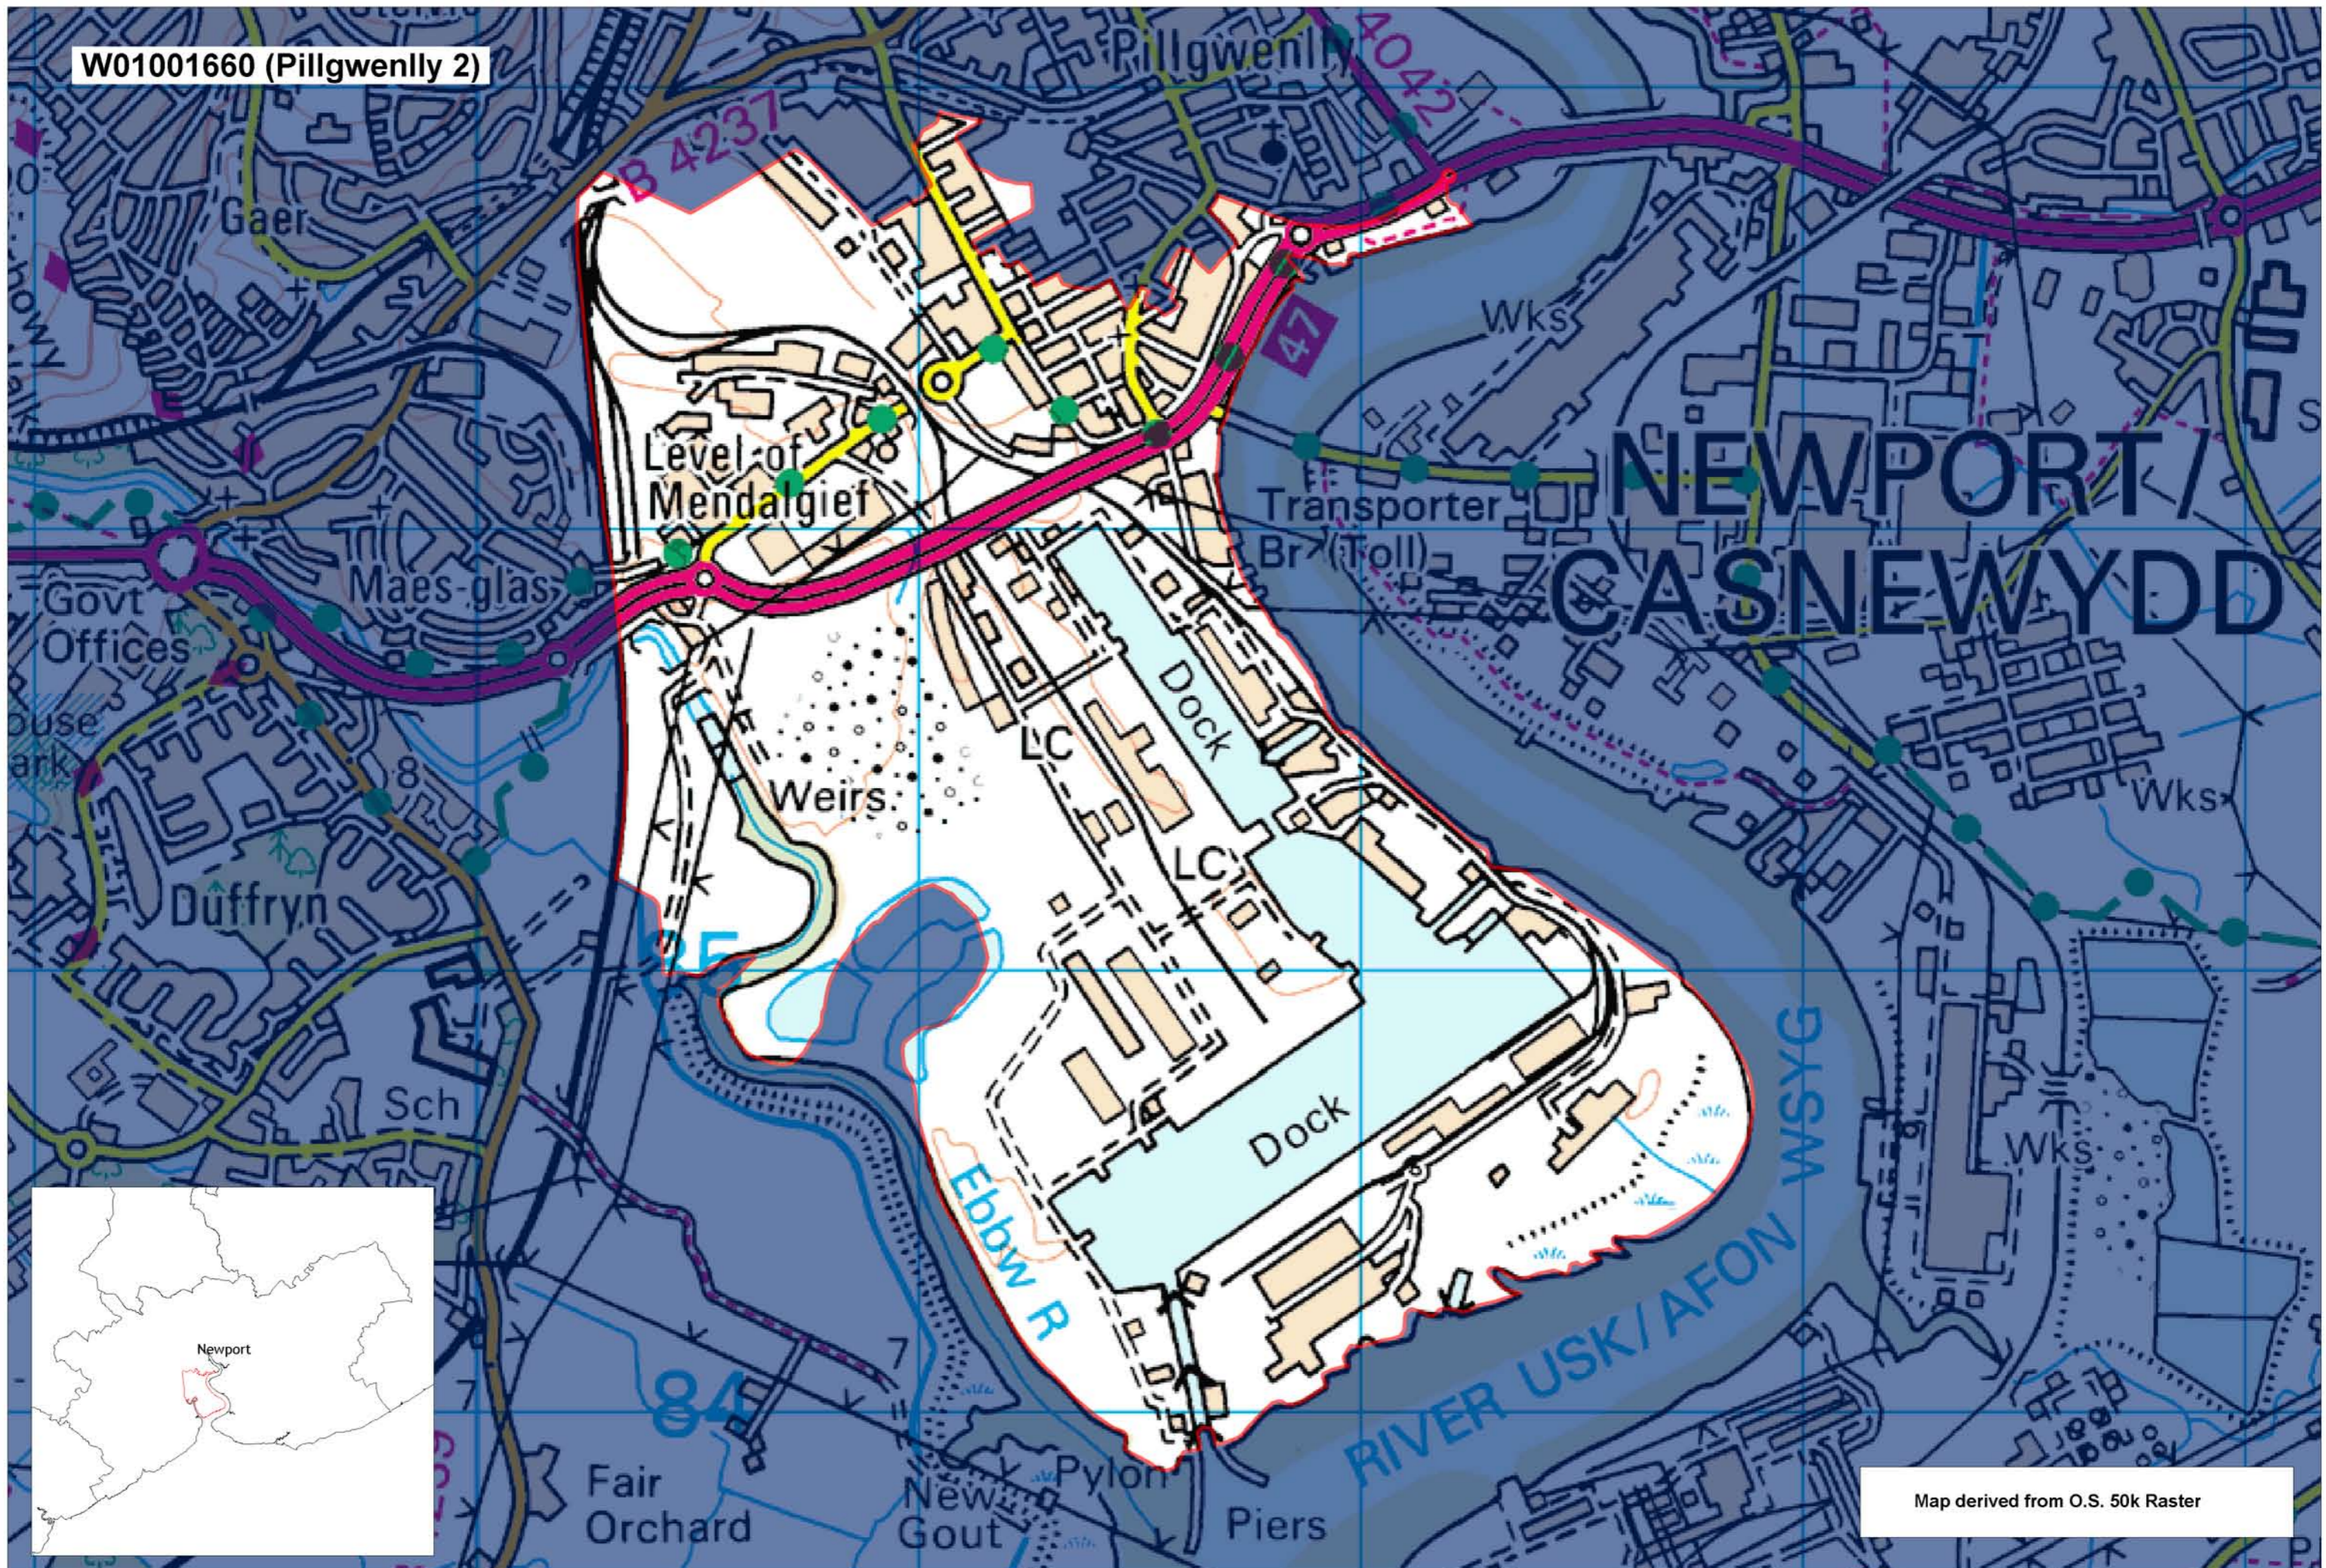

W01001660 (Pillgwenlly 2)

Map derived from O.S. 50k Raster