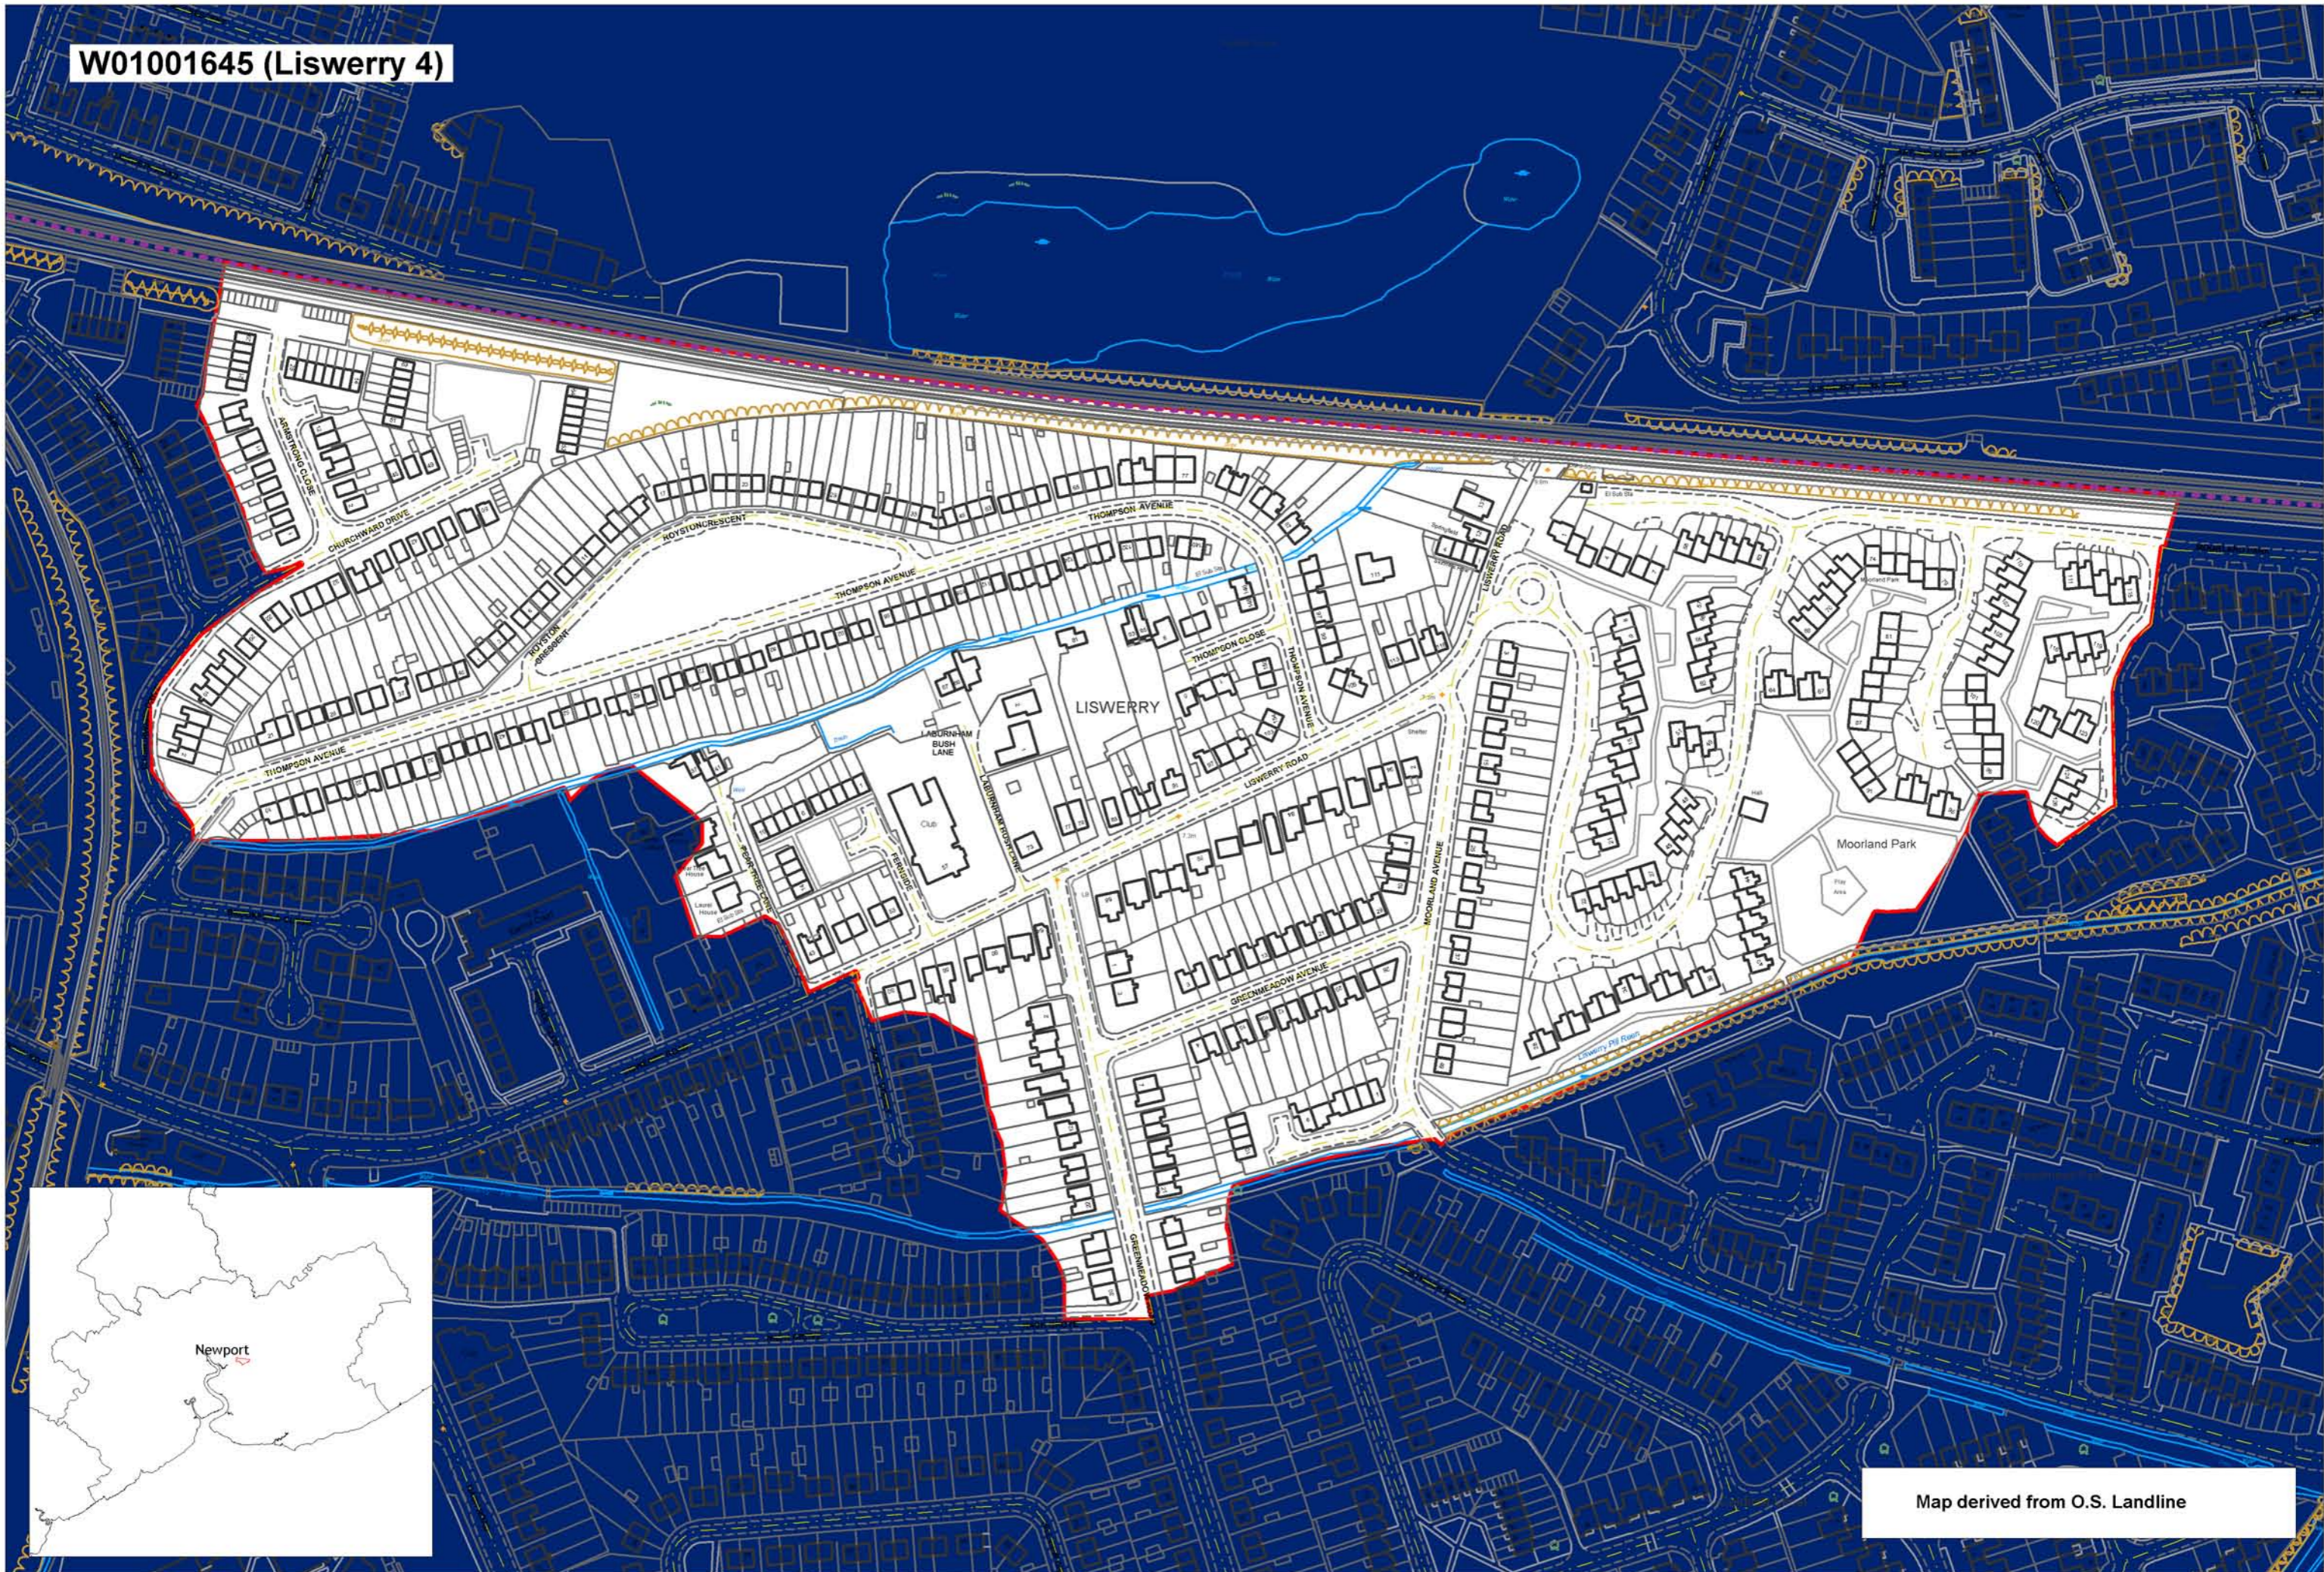

W01001645 (Liswerry 4)

Map derived from O.S. Landline