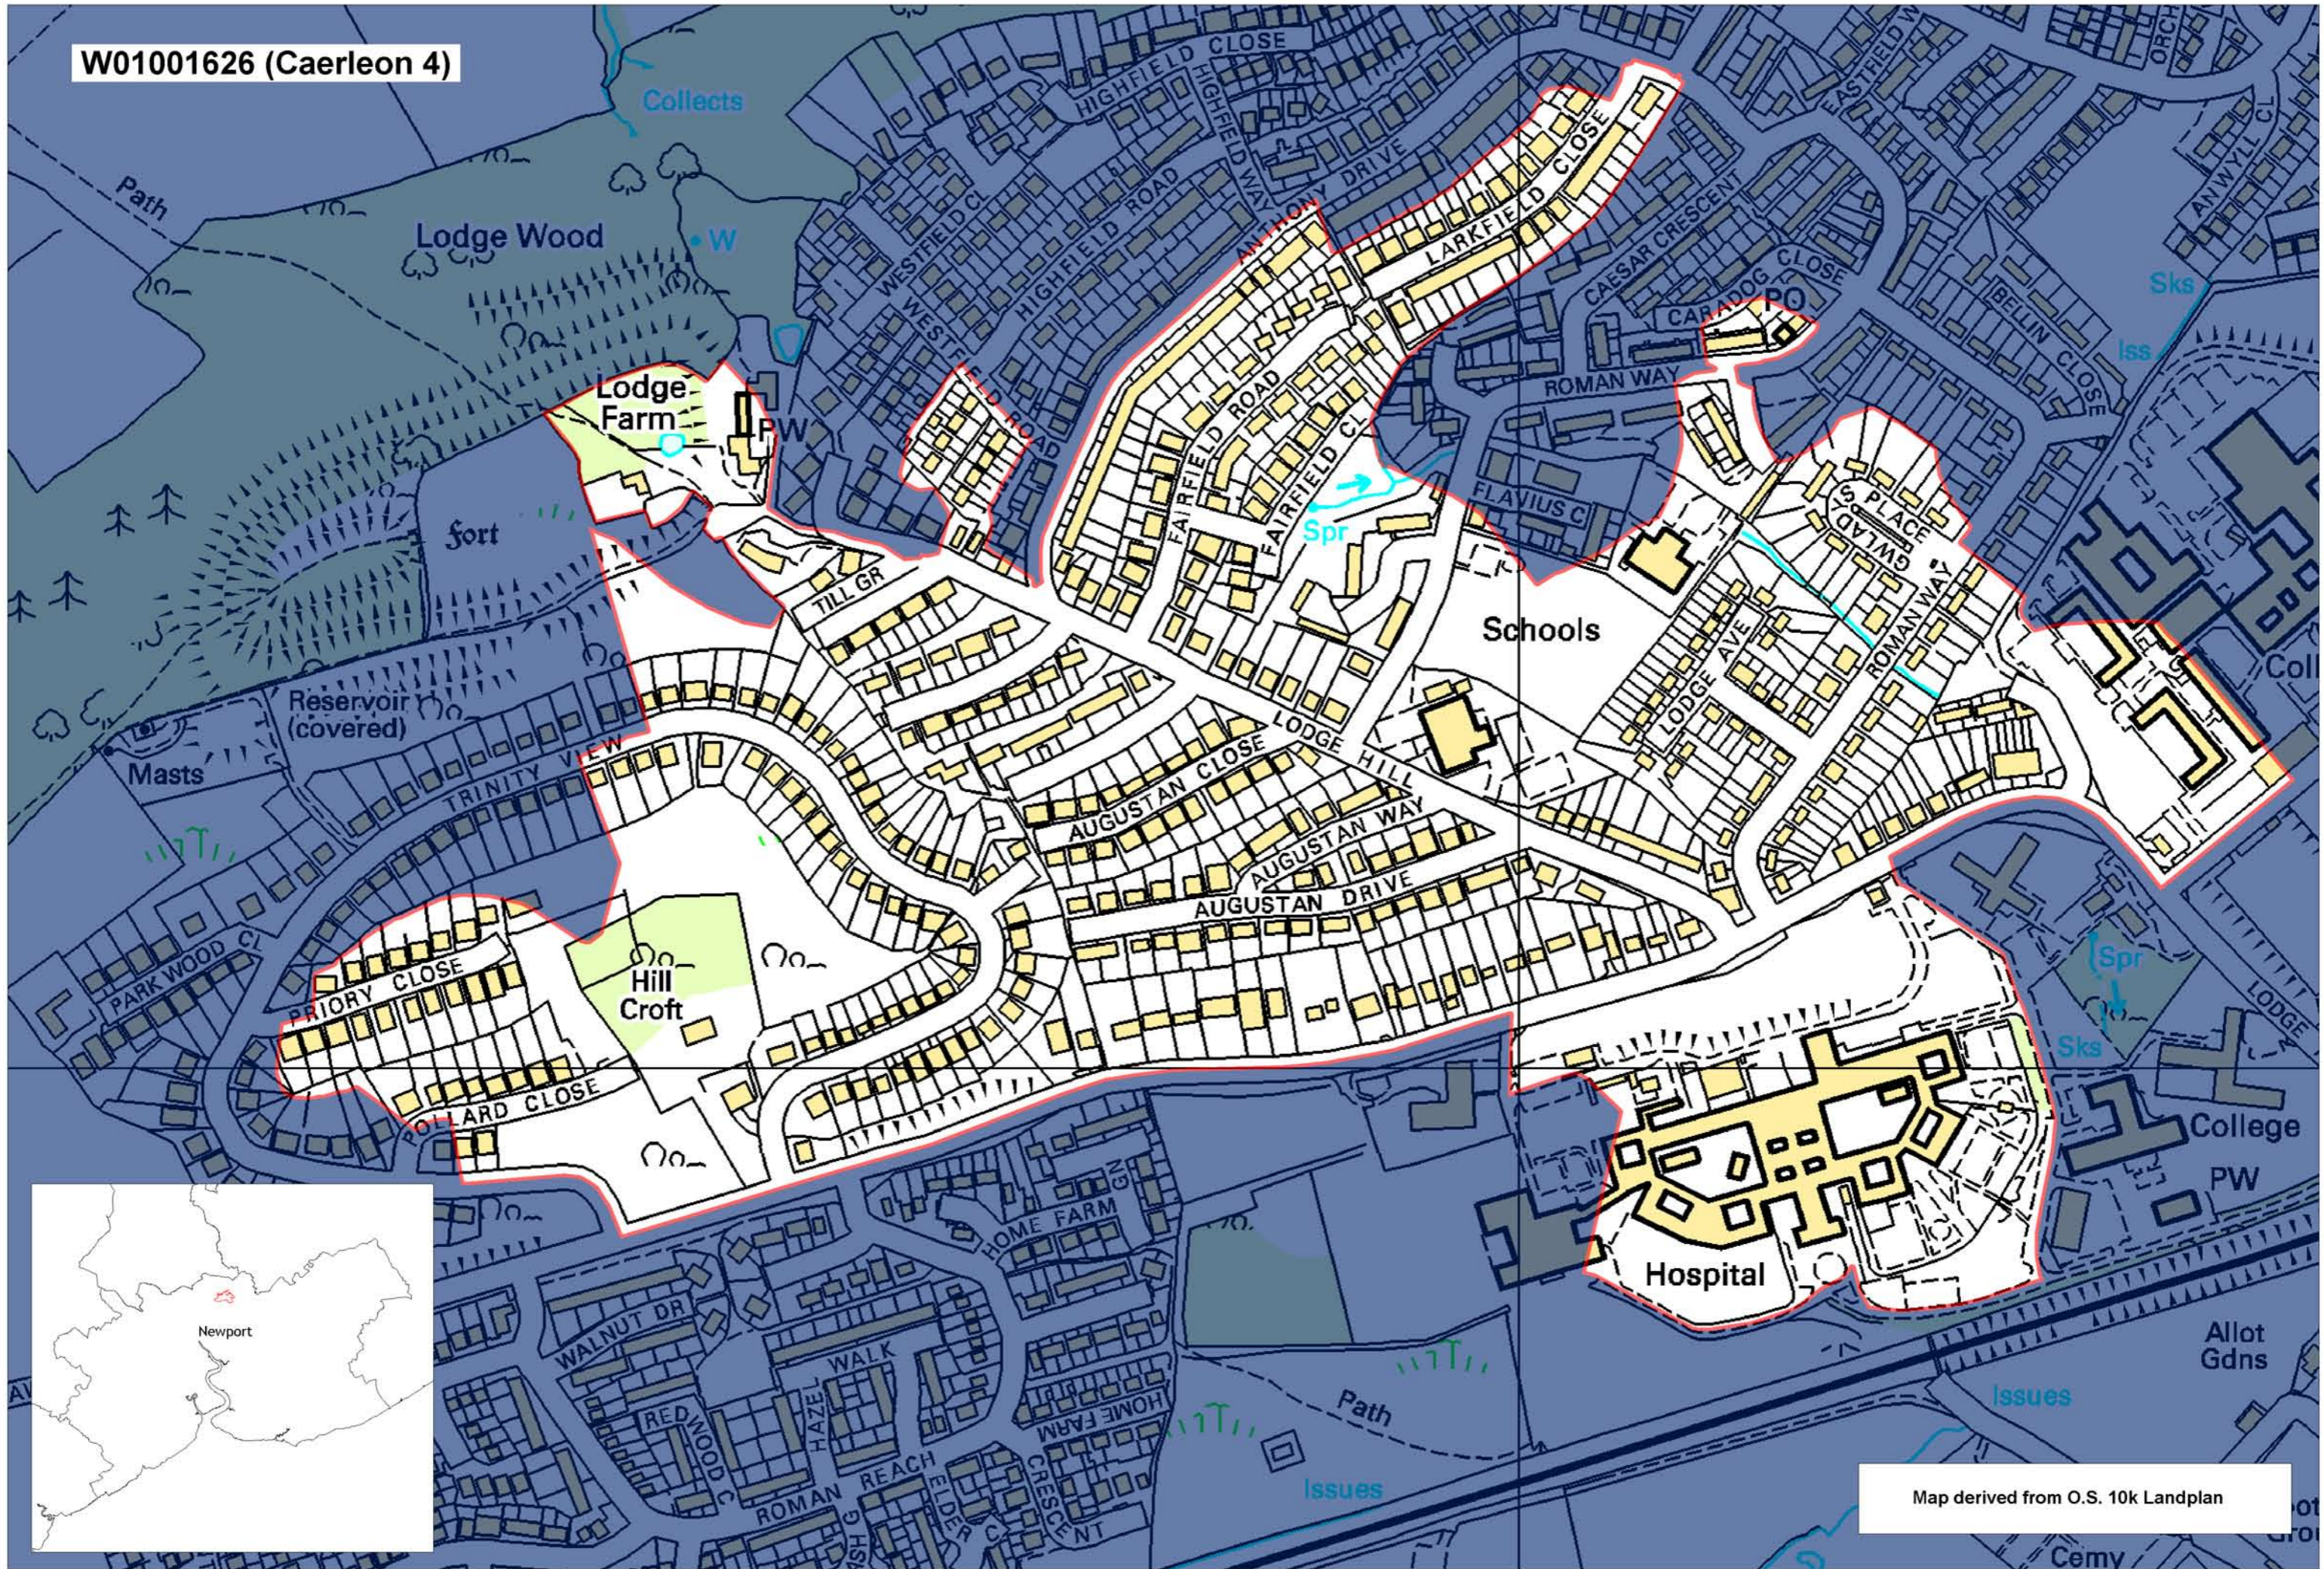

W01001626 (Caerleon 4)

Map derived from O.S. 10k Landplan