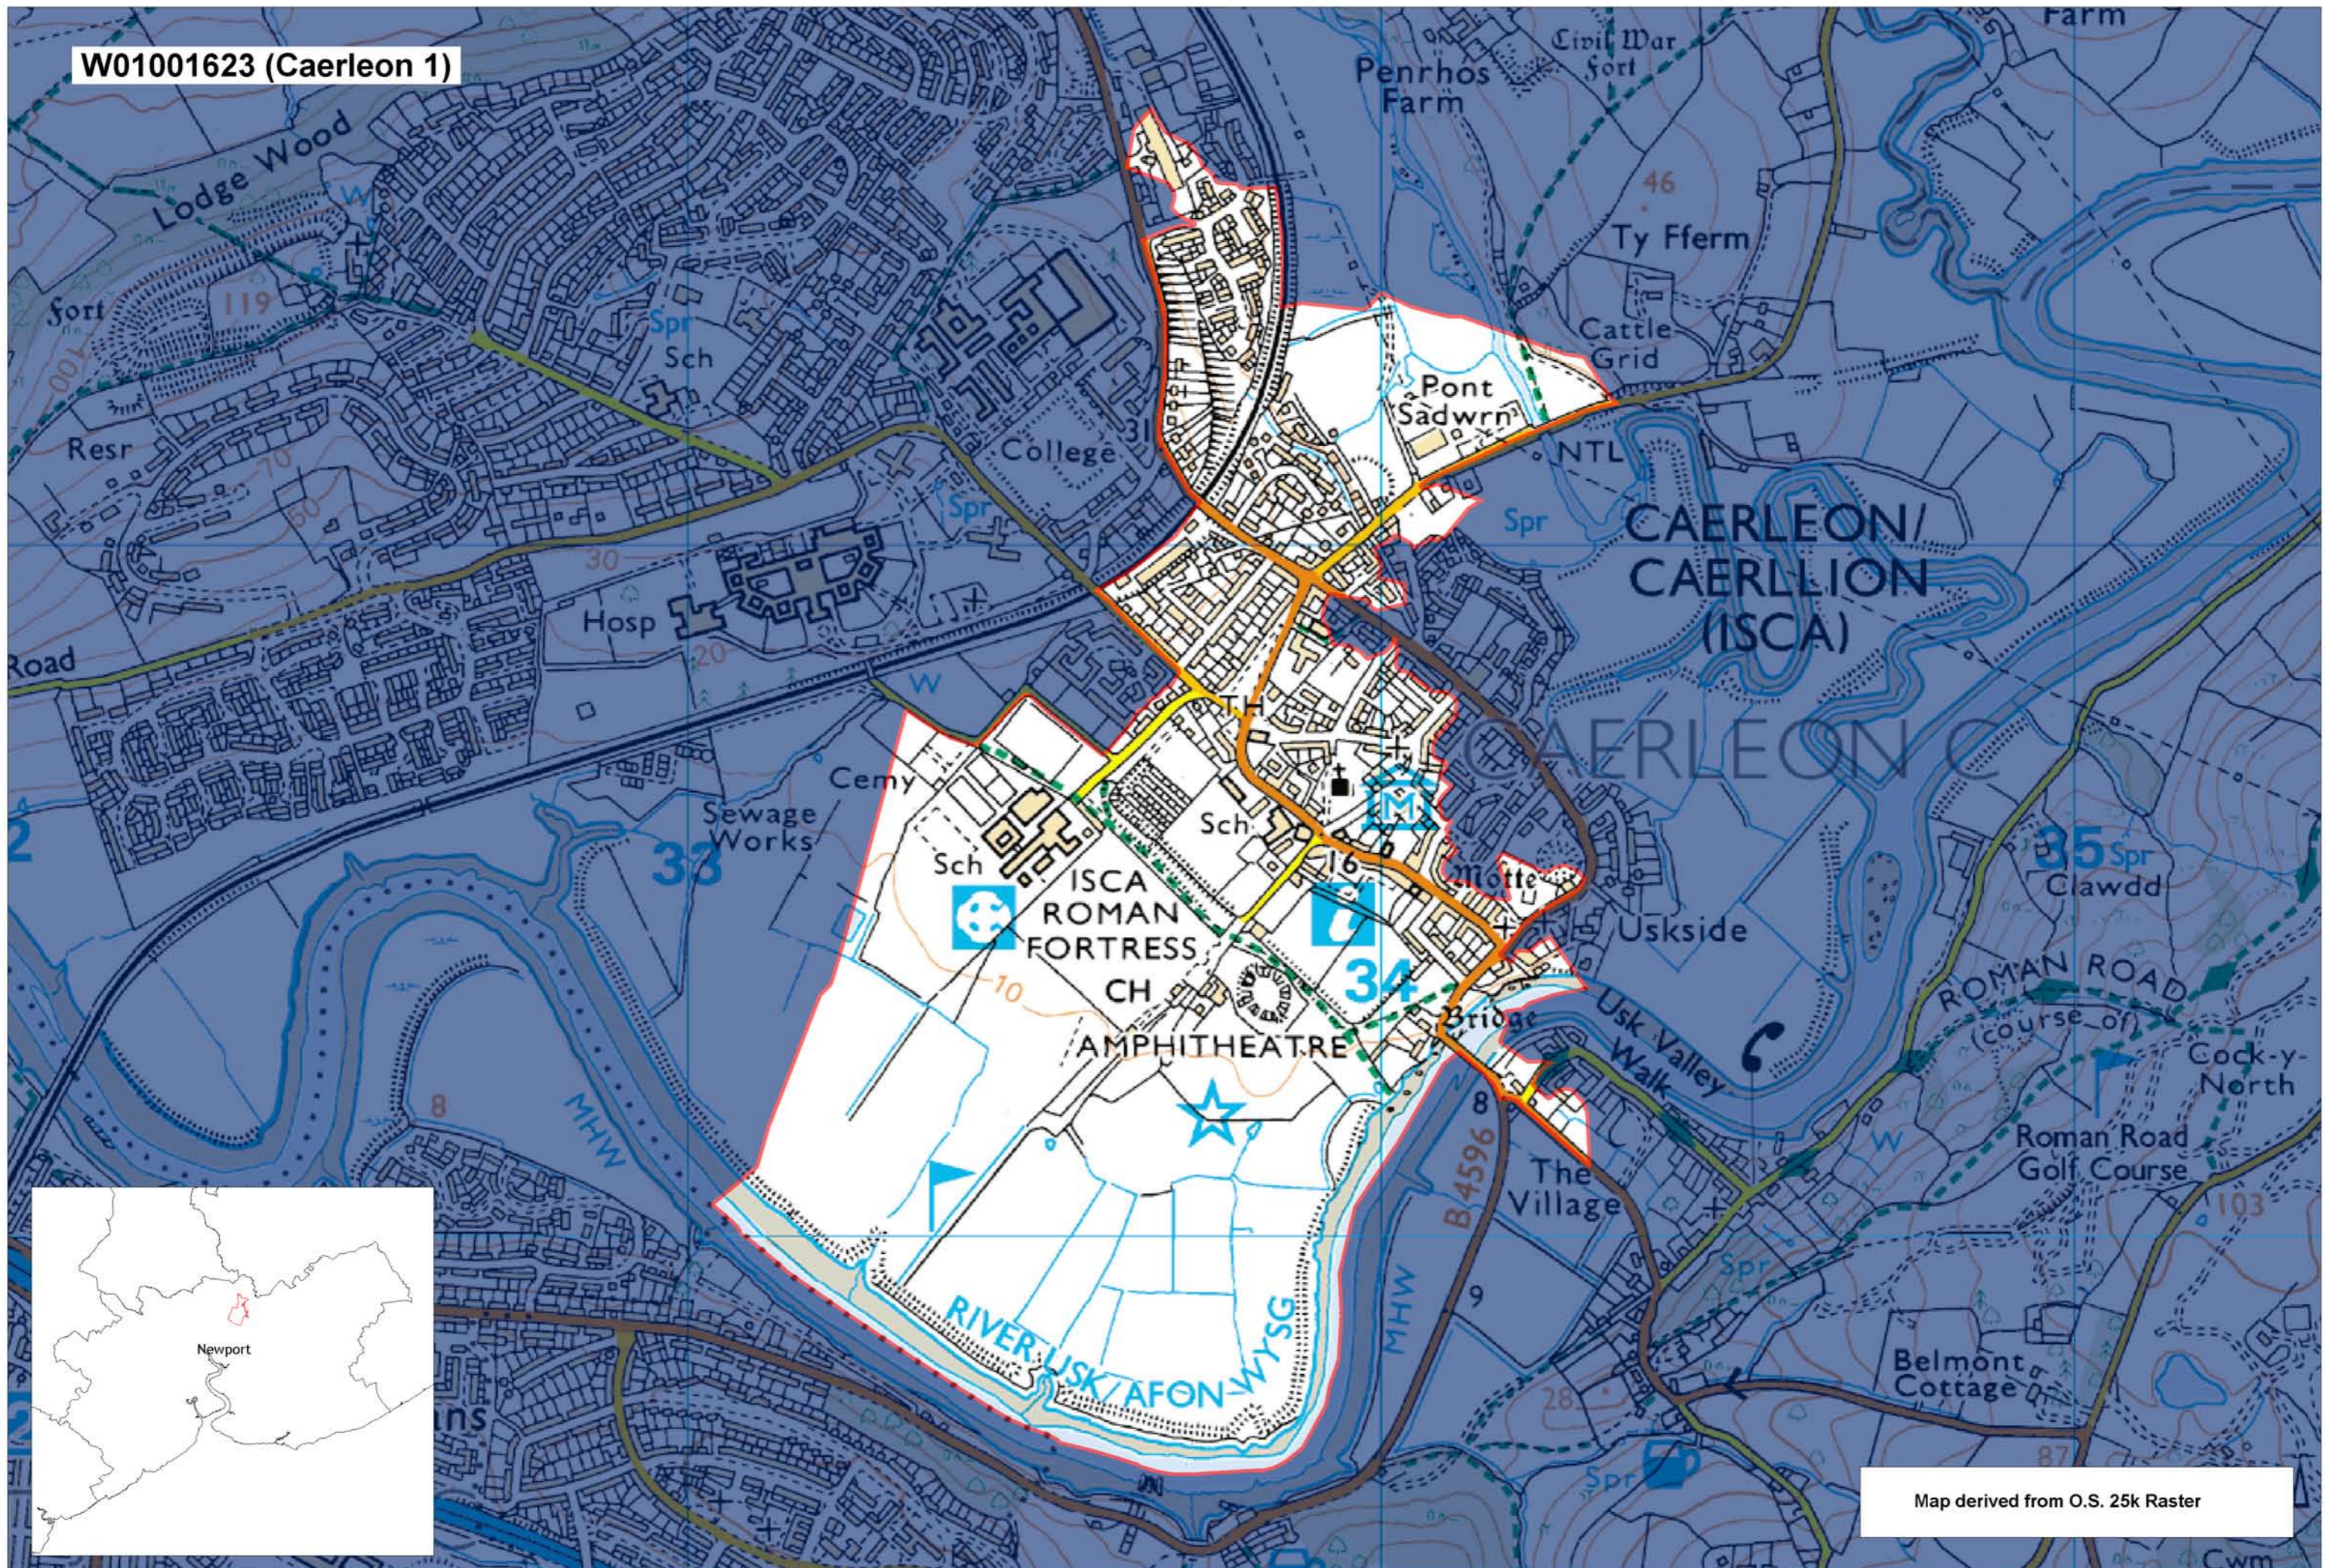

W01001623 (Caerleon 1)

Map derived from O.S. 25k Raster

This map is based upon the Ordnance Survey material with the permission of Ordnance Survey on behalf of The Controller of Her Majesty's Stationery Office. © Crown copyright 2008. Unauthorised reproduction infringes Crown copyright and may lead to prosecution or civil proceedings. Welsh Assembly Government. Licence Number: 100017916. Mae'r map hwn yn seiliedig ar ddeunydd yr Arolwg Ordnans gyda chaniatâd Arolwg Ordnans ar ran Rheolwr Lyfrau Ei Mawrhydi. © Hawffraint y Goron 2008. Mae atgynhyrchu heb ganiatâd yn torri hawffraint y Goron a gall hyn arwain at erlyniad neu achos sifil. Llywodraeth Cynulliad Cymru. Rhif trwydded 100017916.

Produced by Cartographics, Statistical Directorate, Welsh Assembly Government. Cynhyrchwyd gan Cartograffeg, Y Gyfarwyddiaeth Ystadegol, Llywodraeth Cynulliad Cymru.