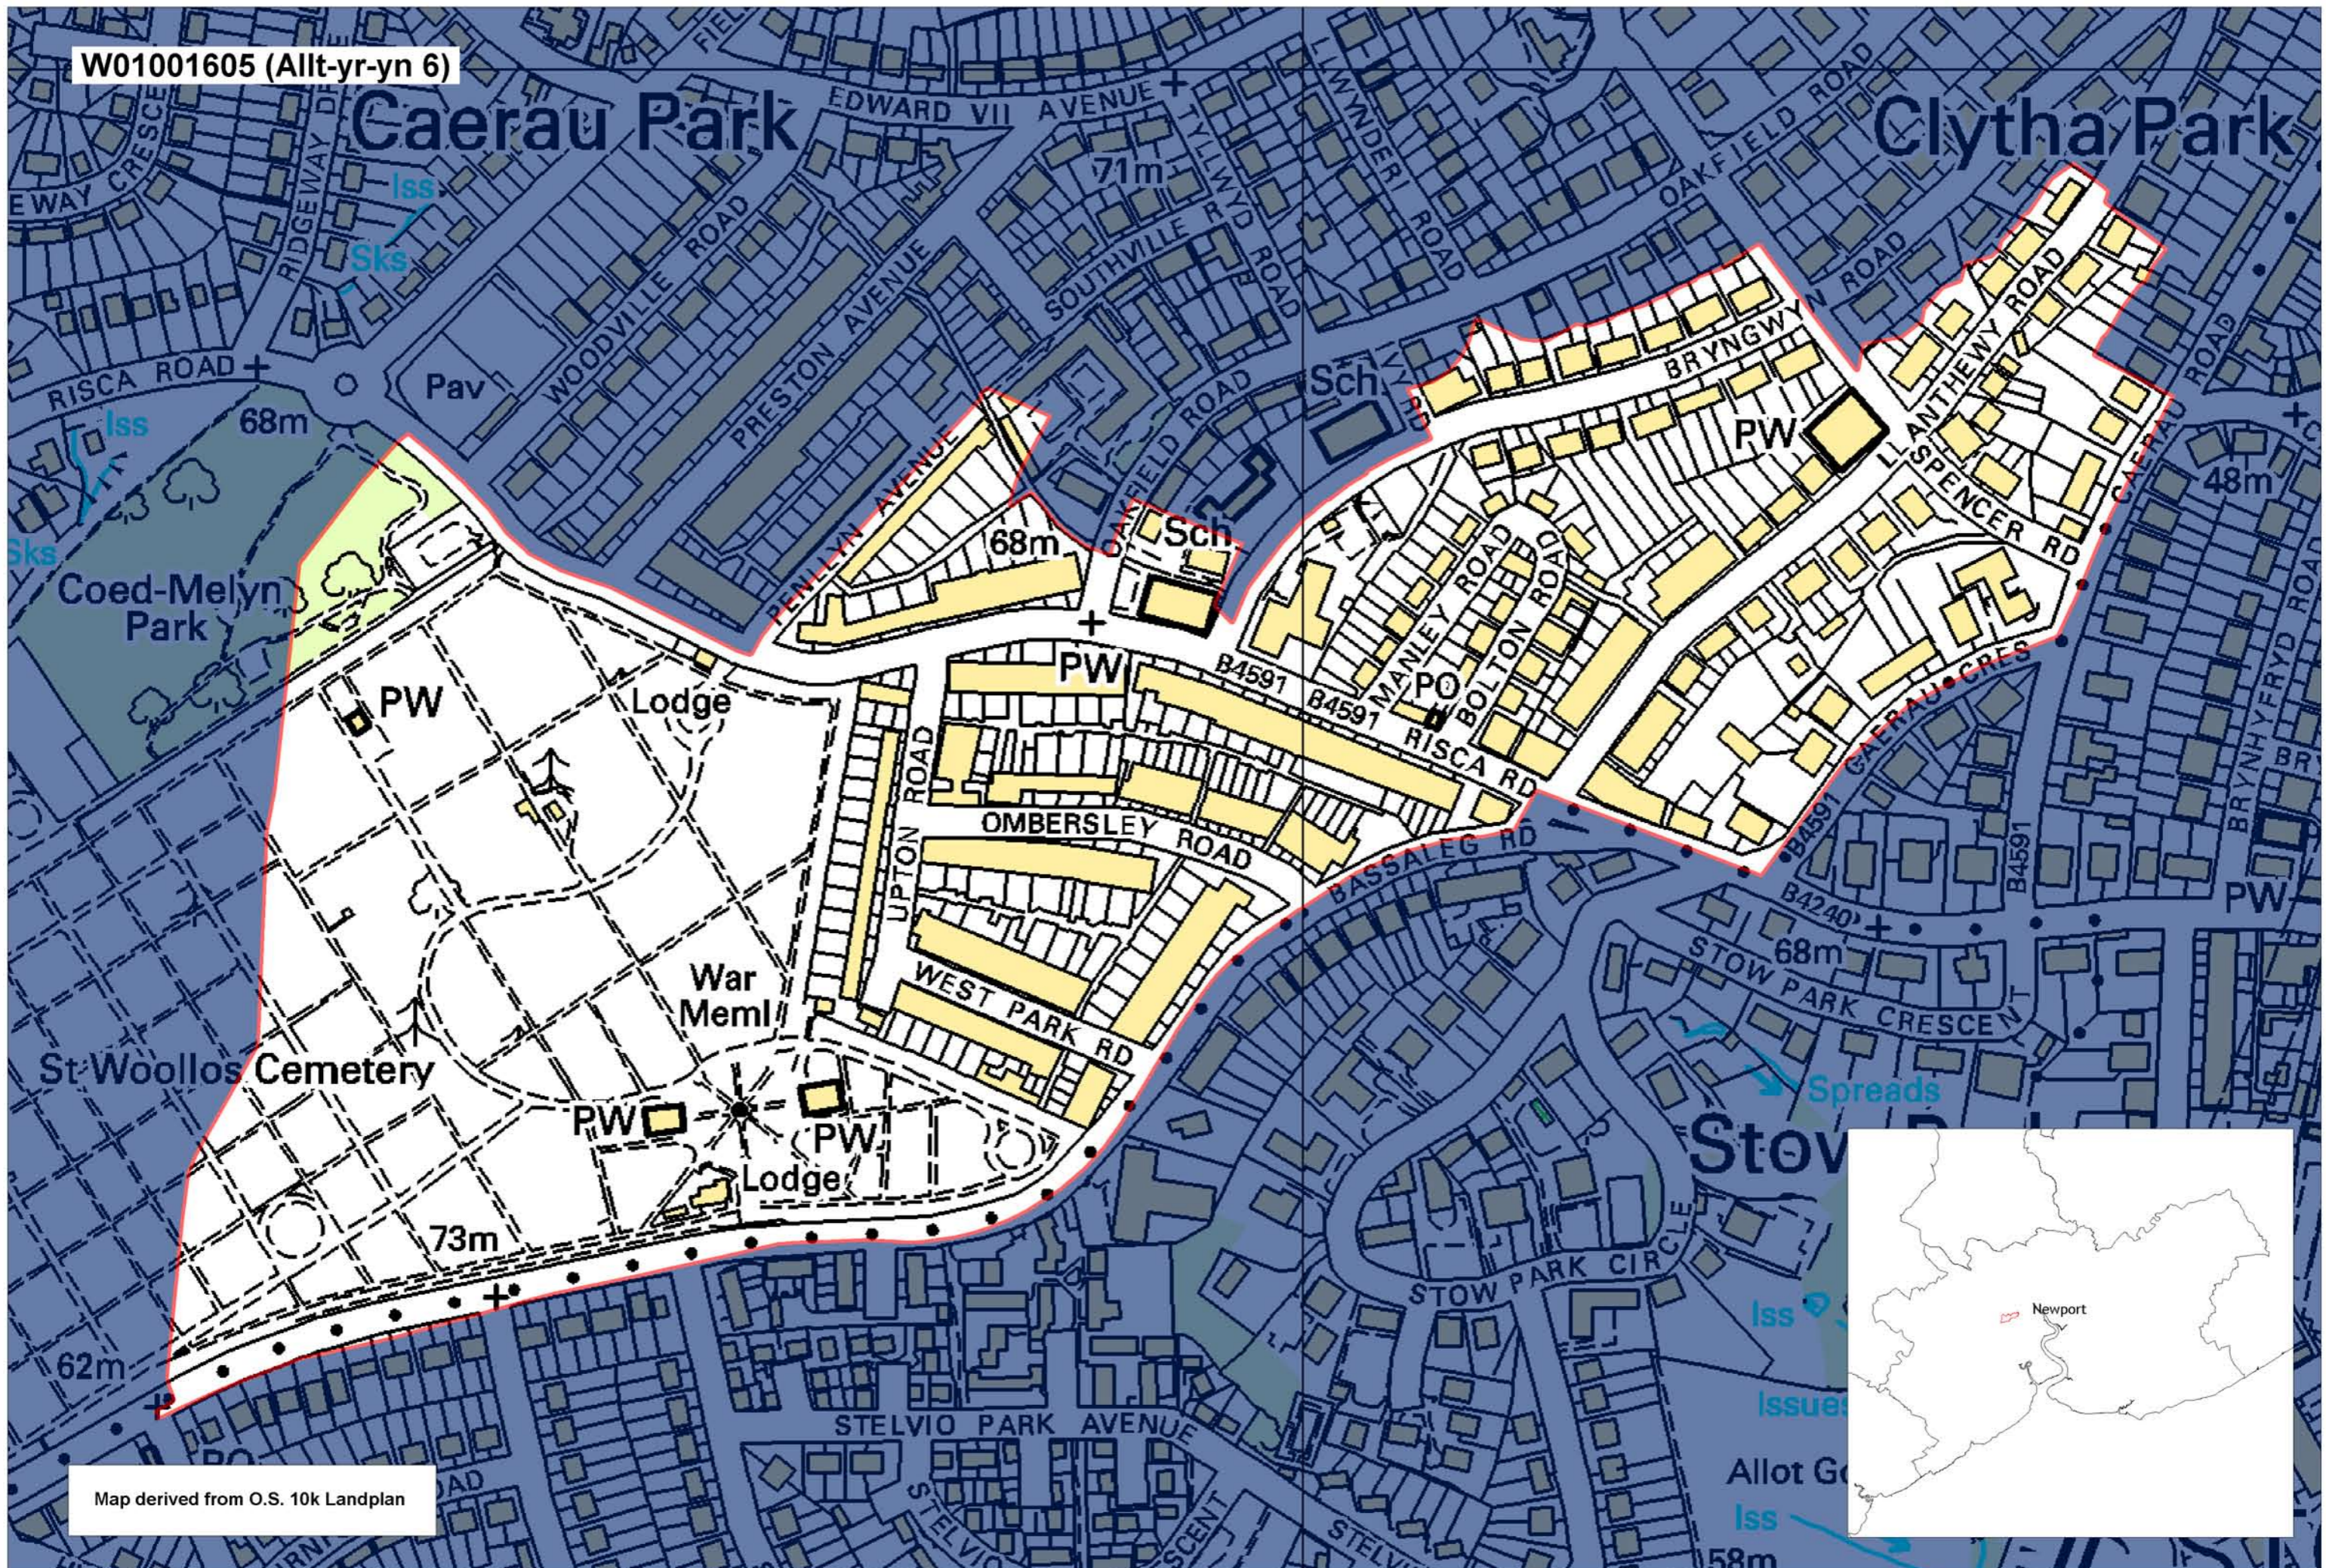

W01001605 (Allt-yr-yn 6)

Caerau Park

Clytha Park

Map derived from O.S. 10k Landplan

This map is based upon the Ordnance Survey material with the permission of Ordnance Survey on behalf of The Controller of Her Majesty's Stationery Office. © Crown copyright 2008. Unauthorised reproduction infringes Crown copyright and may lead to prosecution or civil proceedings. Welsh Assembly Government. Licence Number: 100017916
 Mae'r map hwn yn seiliedig ar ddeunydd yr Arolwg Ordnans gyda chaniatâd Arolwg Ordnans ar ran Rheolwr Lyfrau Ei Mawrhydi. © Hawffraint y Goron 2008.
 Mae atgynhyrchu heb ganiatâd yn torri hawffraint y Goron a gall hyn arwain at erlyniad neu achos sifil. Llywodraeth Cynulliad Cymru. Rhif trwydded 100017916.

Produced by Cartographics, Statistical Directorate, Welsh Assembly Government
 Cynhyrchwyd gan Cartograffeg, Y Gyfarwyddiaeth Ystadegol, Llywodraeth Cynulliad Cymru