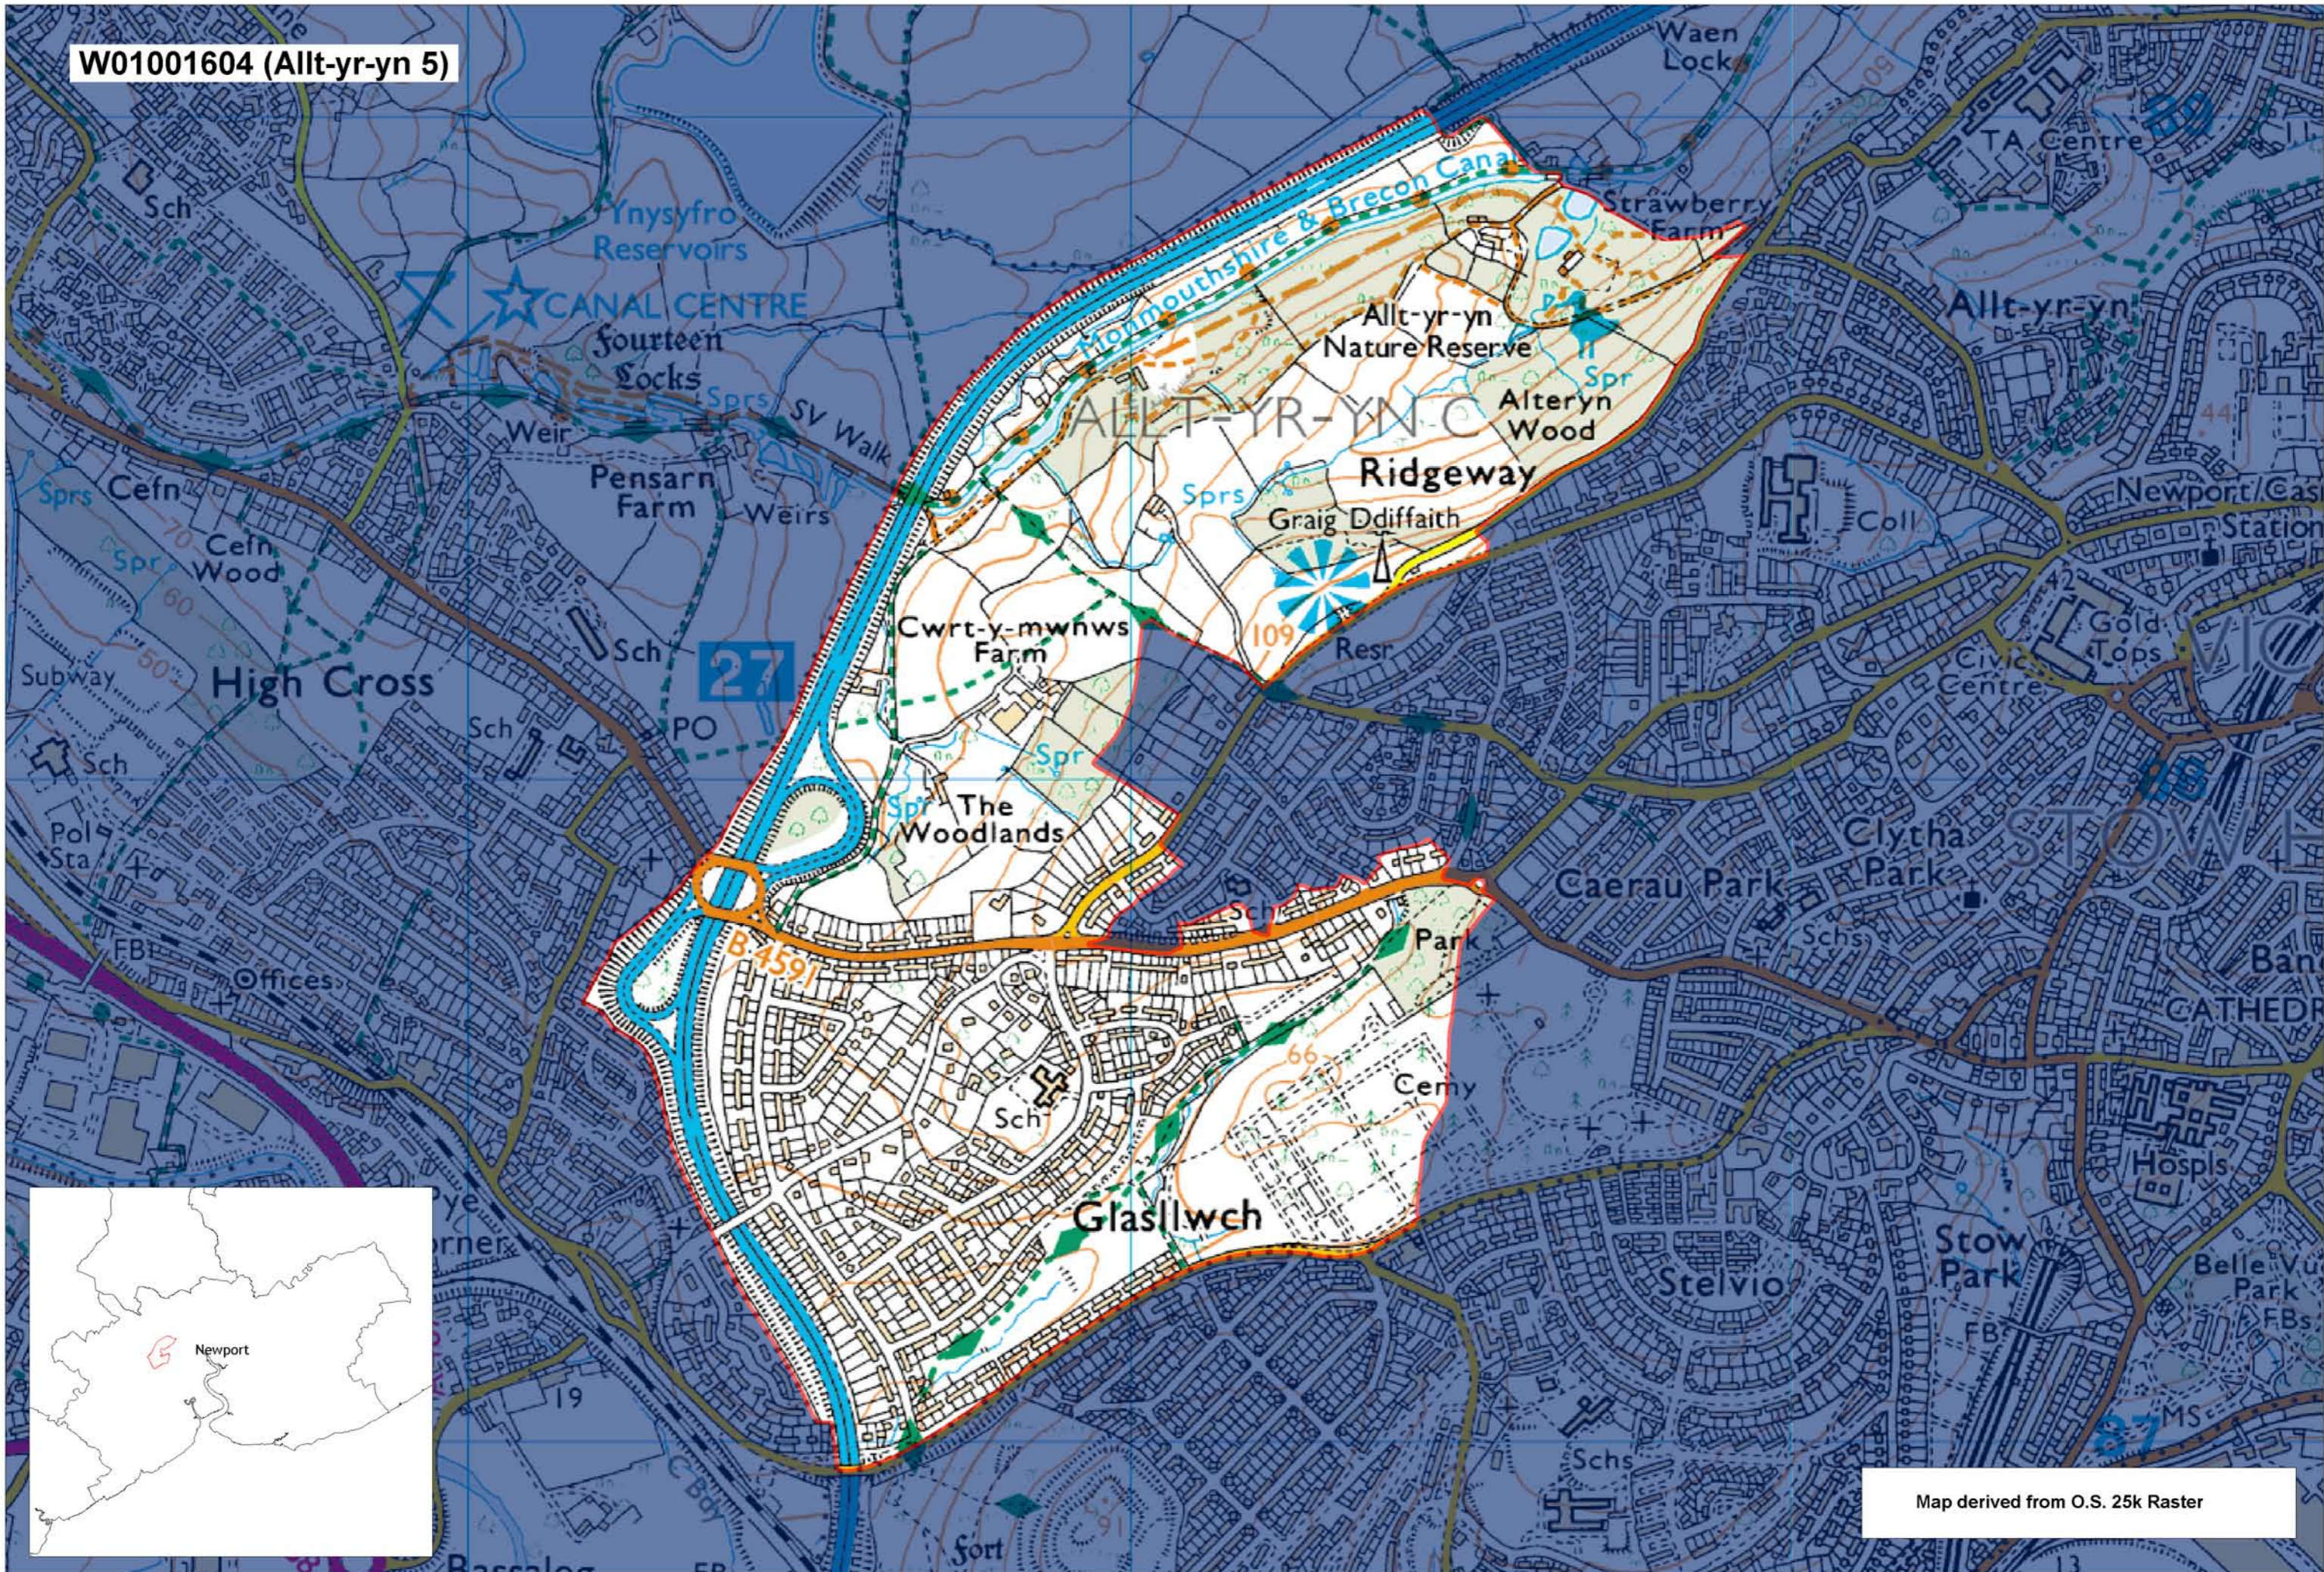

W01001604 (Allt-yr-yn 5)

Map derived from O.S. 25k Raster

Produced by Cartographics, Statistical Directorate, Welsh Assembly Government. Cynhyrchwyd gan Cartograffeg, Y Gytarwyddiaeth Ystadegol, Llywodraeth Cynulliad Cymru.