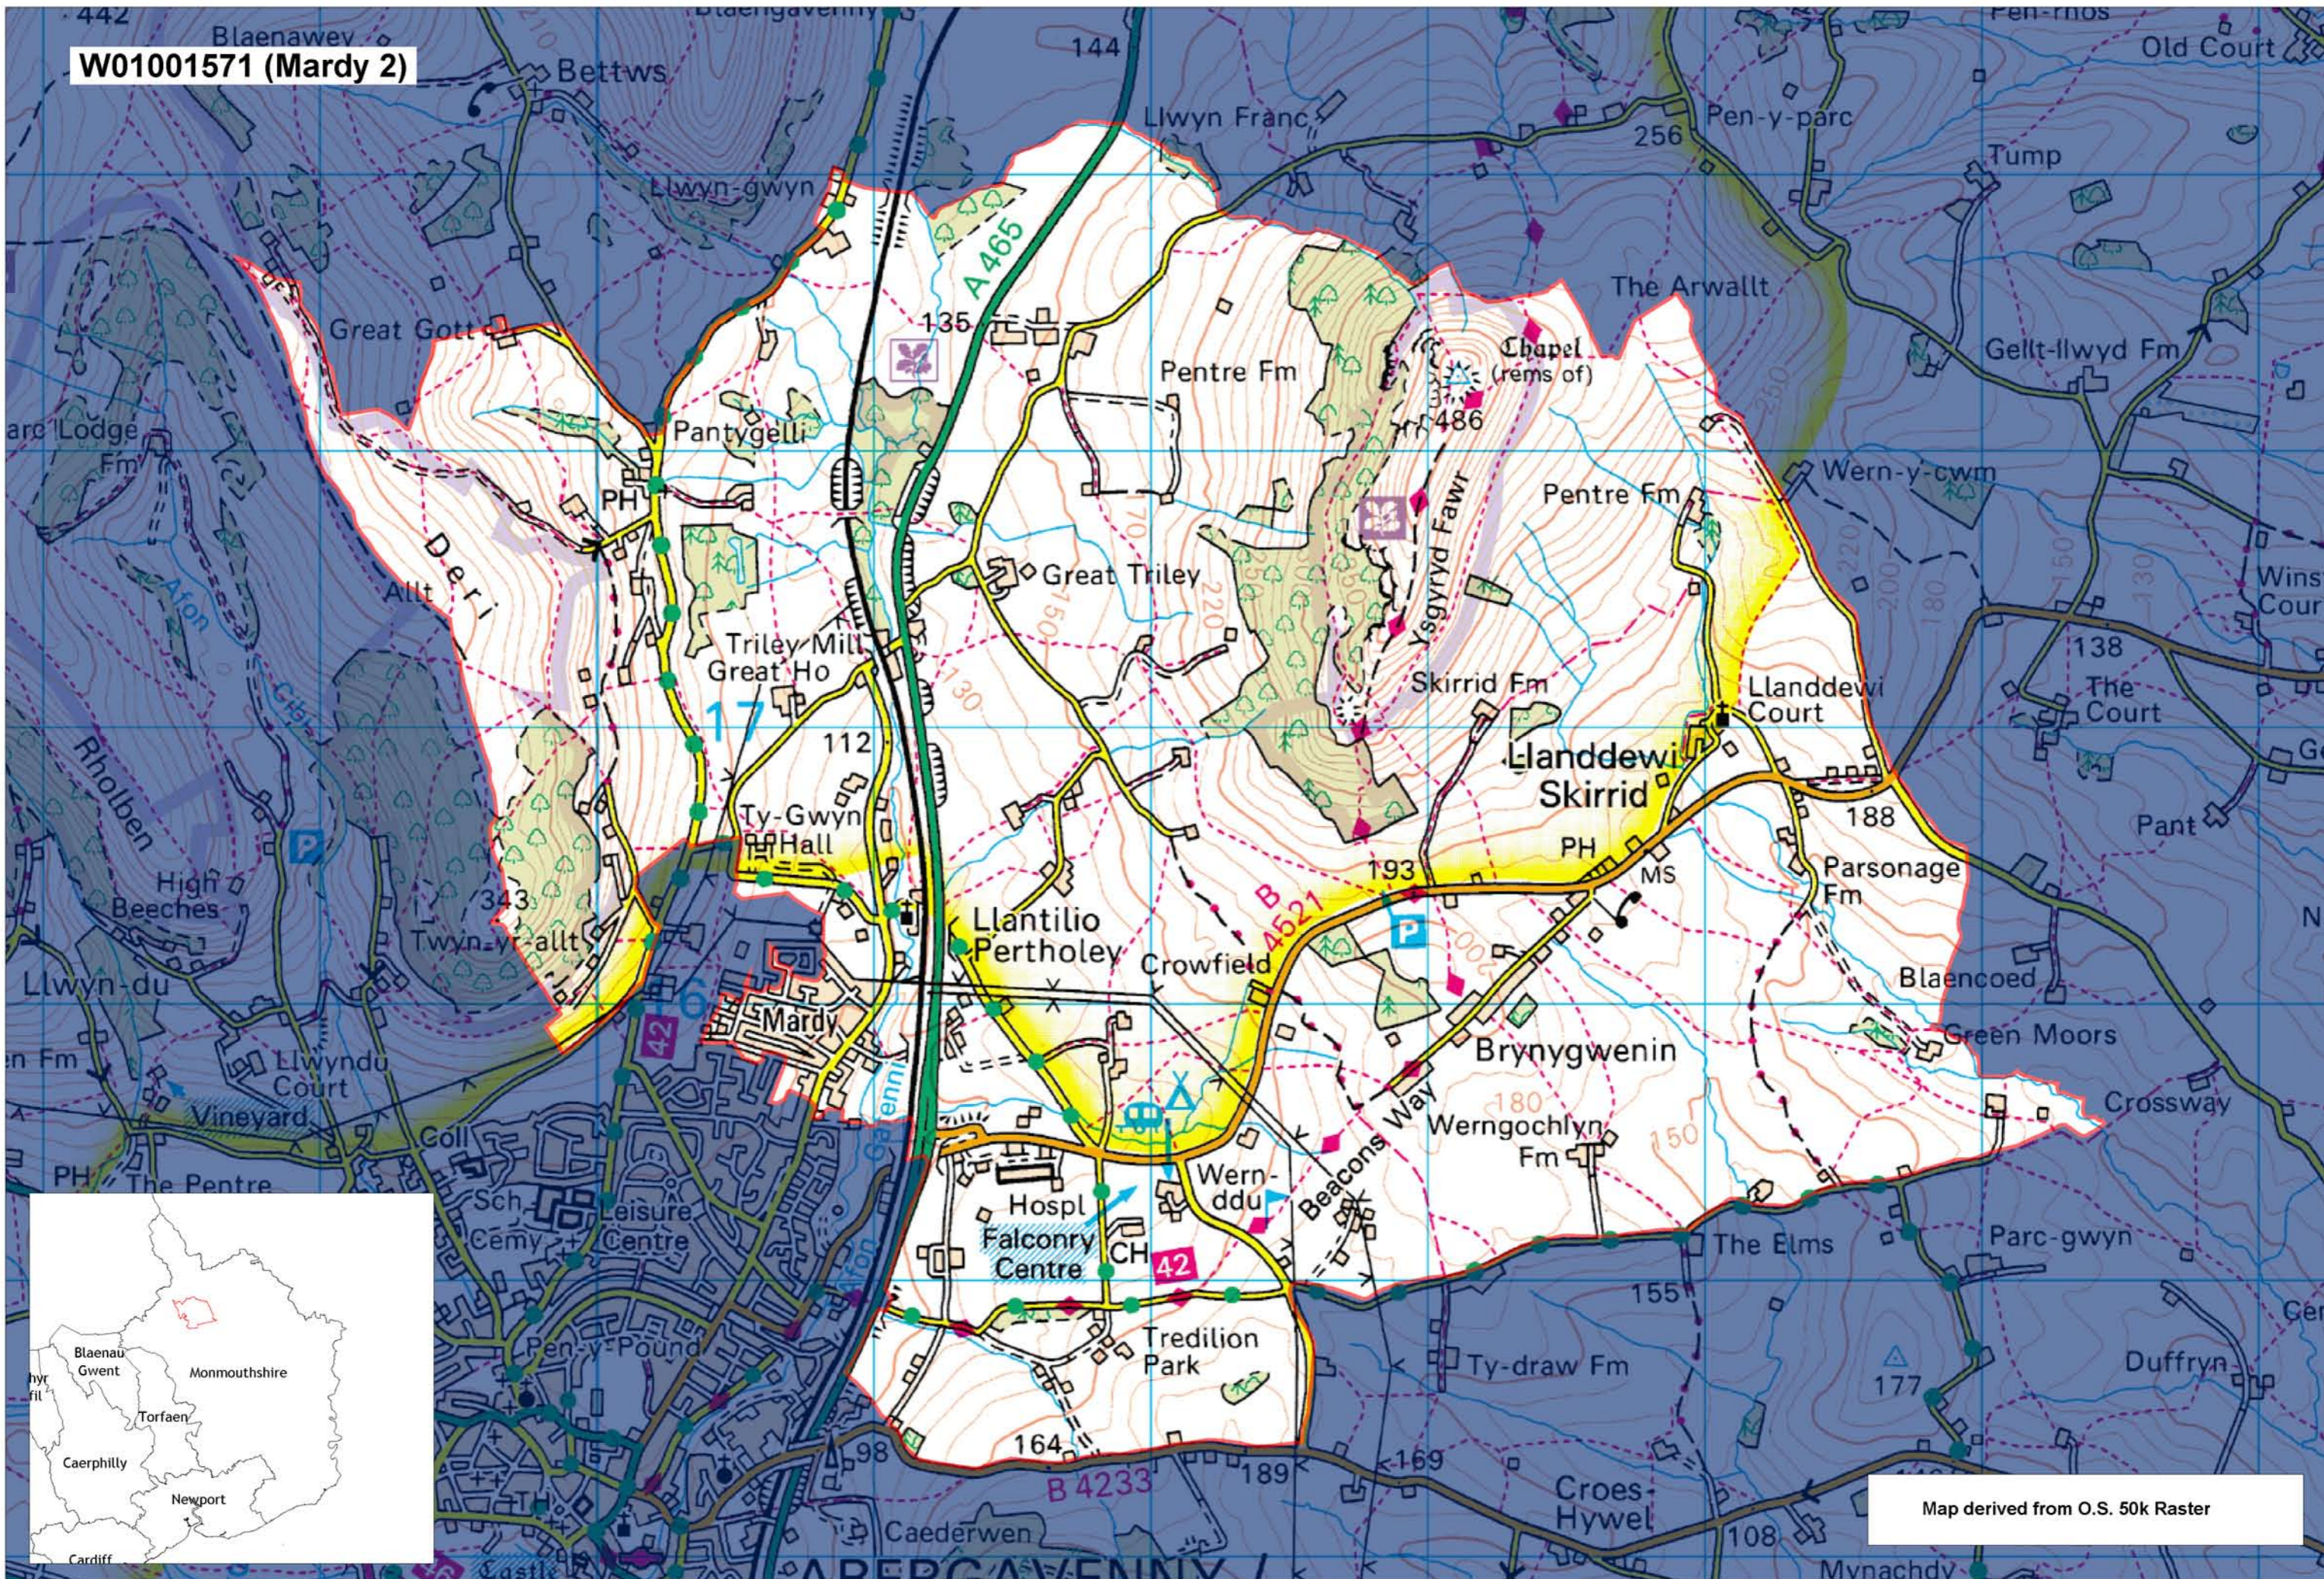

W01001571 (Mardy 2)

Map derived from O.S. 50k Raster